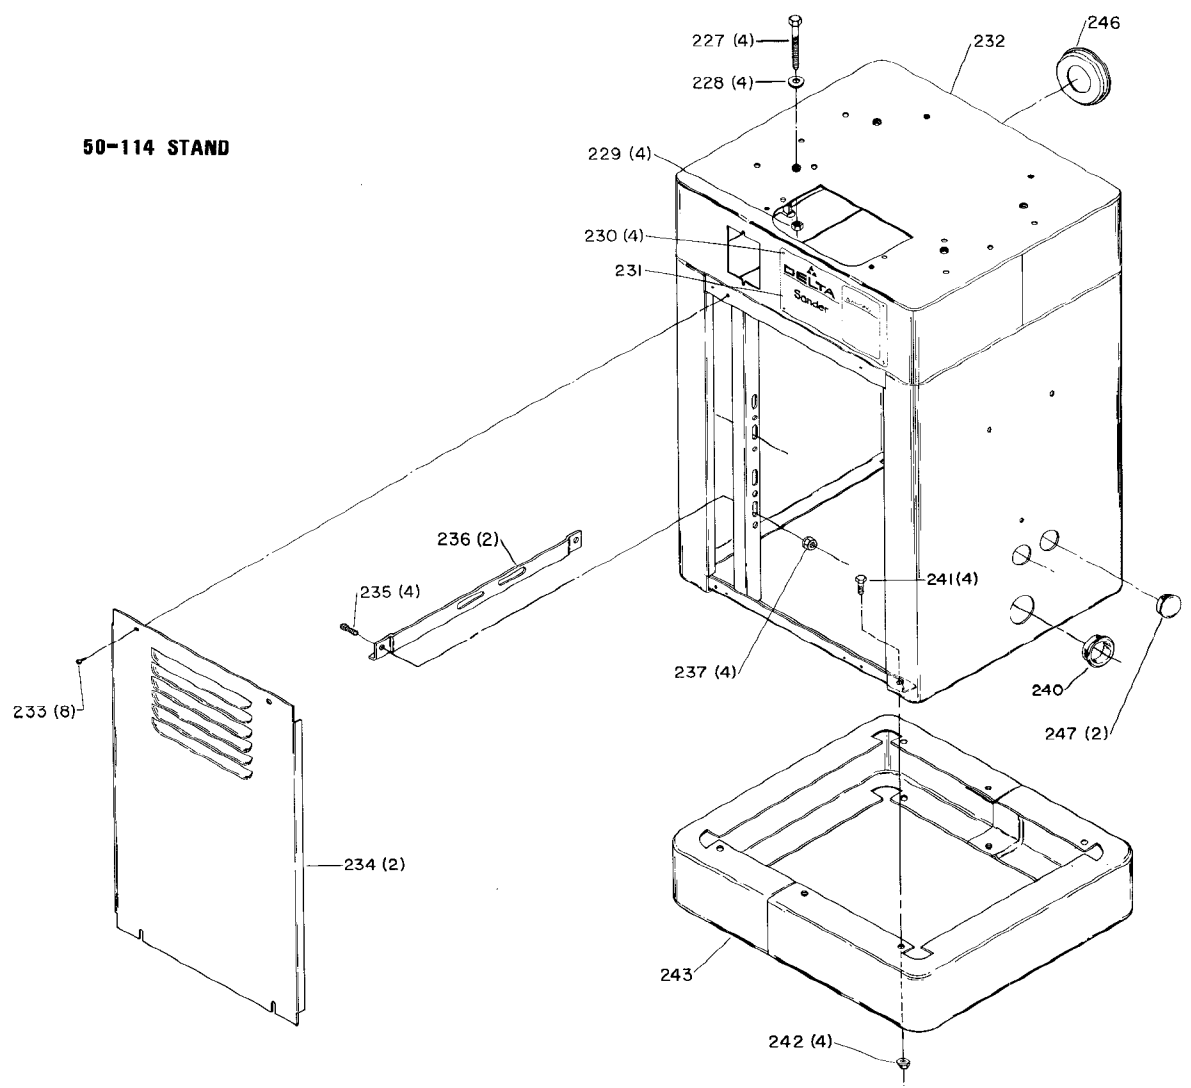

**FOR USE WITH
EARLY MODELS ONLY**

31-014 WOOD FENCE

31-403 BACKSTOP

50-114 STAND

Parts List for 31-550 Type 4

Item Number	Part Number	Description	Qty Required
1	000000-00	No Longer Available	1
2	000000-00	No Longer Available	1
3	901064502250S	DRIVE SCREW	2
4	000000-00	No Longer Available	1
5	1231522	PIN	2
7	5140103-81	SET SCREW	2
8	1087397	POINTER	1
10	901020100561S	MACHINE SCREW	1
11	418030550001	KEY	1
12	901010600608	CAP SCREW	3
12	904010101620S	WASHER	3
13	406031120006	SPECIAL SCREW	1
14	406031220002	SPRING	1
15	424020330005	RATCHET HANDLE	1
16	902012012579	SPEC NUT	1
17	904010101606S	STEEL WASHER	1
18	406031110002S	STUD	1
19	406034120007S	ADJ. SCREW	1
20	406031380003S	KNOB	1
21	904070105567	FIBRE WASHER	1
22	901030100229S	CAP SCREW	7
23	406030490004	FRAME	1
24	905010102705	ROLL PIN	1
25	418030880001	STOP BLOCK	1
26	406030710002	STEEL PIN	1
27	406030670001	LEVER	1
28	902020101304	SQUARE NUT	1

Parts List for 31-550 Type 4

Item Number	Part Number	Description	Qty Required
29	000000-00	No Longer Available	1
30	406030310001	SLEEVE	1
31	928010213381	COIL SPRING	1
32	000000-00	No Longer Available	1
32	000000-00	No Longer Available	1
33	905010102704	ROLL PIN	1
34	904100313804	COLLAR	1
35	904070115711	FIBER WASHER	2
37	406030200001	FLANGE	1
38	406034380001S	CRANK	1
39	901041900225S	SET SCREW	1
40	919783	SCREW	2
41	000000-00	No Longer Available	1
42	904010312925	SPEC WASHER	1
43	420011110003	STUD	1
44	000000-00	No Longer Available	1
47	901064502250S	DRIVE SCREW	3
48	951020107822	TILT SCALE	1
49	406031040002S	SPACER	1
50	406031080001	DRUM SHAFT	1
50	902012817295S	LOCK NUT	1
50	902010201227S	HEX JAM NUT	1
51	000000-00	No Longer Available	2
52	406031040002S	SPACER	1
55	000000-00	No Longer Available	1
56	902070207176S	BEARING CLOSURE NUT	1
57	920040107273	BEARING	2