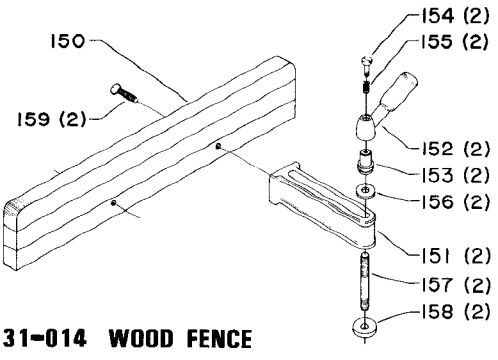

**FOR USE WITH
EARLY MODELS ONLY**

31-014 WOOD FENCE

31-403 BACKSTOP

50-114 STAND

Parts List for 31-550 Type 4

Item Number	Part Number	Description	Qty Required
1	000000-00	No Longer Available	1
2	000000-00	No Longer Available	1
3	901064502250S	DRIVE SCREW	2
4	000000-00	No Longer Available	1
5	1231522	PIN	2
7	5140103-81	SET SCREW	2
8	1087397	POINTER	1
10	901020100561S	MACHINE SCREW	1
11	418030550001	KEY	1
12	901010600608	CAP SCREW	3
12	904010101620S	WASHER	3
13	406031120006	SPECIAL SCREW	1
14	406031220002	SPRING	1
15	424020330005	RATCHET HANDLE	1
16	902012012579	SPEC NUT	1
17	904010101606S	STEEL WASHER	1
18	406031110002S	STUD	1
19	406034120007S	ADJ. SCREW	1
20	406031380003S	KNOB	1
21	904070105567	FIBRE WASHER	1
22	901030100229S	CAP SCREW	7
23	406030490004	FRAME	1
24	905010102705	ROLL PIN	1
25	418030880001	STOP BLOCK	1
26	406030710002	STEEL PIN	1
27	406030670001	LEVER	1
28	902020101304	SQUARE NUT	1

Parts List for 31-550 Type 4

Item Number	Part Number	Description	Qty Required
29	000000-00	No Longer Available	1
30	406030310001	SLEEVE	1
31	928010213381	COIL SPRING	1
32	000000-00	No Longer Available	1
32	000000-00	No Longer Available	1
33	905010102704	ROLL PIN	1
34	904100313804	COLLAR	1
35	904070115711	FIBER WASHER	2
37	406030200001	FLANGE	1
38	406034380001S	CRANK	1
39	901041900225S	SET SCREW	1
40	919783	SCREW	2
41	000000-00	No Longer Available	1
42	904010312925	SPEC WASHER	1
43	420011110003	STUD	1
44	000000-00	No Longer Available	1
47	901064502250S	DRIVE SCREW	3
48	951020107822	TILT SCALE	1
49	406031040002S	SPACER	1
50	406031080001	DRUM SHAFT	1
50	902012817295S	LOCK NUT	1
50	902010201227S	HEX JAM NUT	1
51	000000-00	No Longer Available	2
52	406031040002S	SPACER	1
55	000000-00	No Longer Available	1
56	902070207176S	BEARING CLOSURE NUT	1
57	920040107273	BEARING	2