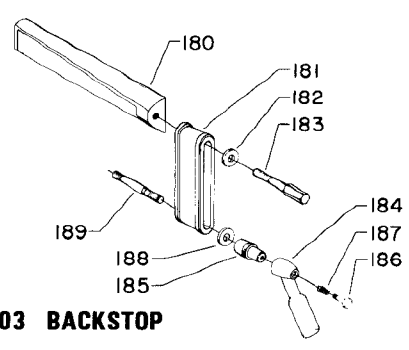

**FOR USE WITH
EARLY MODELS ONLY**

31-014 WOOD FENCE

31-403 BACKSTOP

50-114 STAND

Parts List for 31-550 Type 4

Item Number	Part Number	Description	Qty Required
1	000000-00	No Longer Available	1
2	000000-00	No Longer Available	1
3	901064502250S	DRIVE SCREW	2
4	000000-00	No Longer Available	1
5	1231522	PIN	2
7	5140103-81	SET SCREW	2
8	1087397	POINTER	1
10	901020100561S	MACHINE SCREW	1
11	418030550001	KEY	1
12	901010600608	CAP SCREW	3
12	904010101620S	WASHER	3
13	406031120006	SPECIAL SCREW	1
14	406031220002	SPRING	1
15	424020330005	RATCHET HANDLE	1
16	902012012579	SPEC NUT	1
17	904010101606S	STEEL WASHER	1
18	406031110002S	STUD	1
19	406034120007S	ADJ. SCREW	1
20	406031380003S	KNOB	1
21	904070105567	FIBRE WASHER	1
22	901030100229S	CAP SCREW	7
23	406030490004	FRAME	1
24	905010102705	ROLL PIN	1
25	418030880001	STOP BLOCK	1
26	406030710002	STEEL PIN	1
27	406030670001	LEVER	1
28	902020101304	SQUARE NUT	1

Parts List for 31-550 Type 4

Item Number	Part Number	Description	Qty Required
29	000000-00	No Longer Available	1
30	406030310001	SLEEVE	1
31	928010213381	COIL SPRING	1
32	000000-00	No Longer Available	1
32	000000-00	No Longer Available	1
33	905010102704	ROLL PIN	1
34	904100313804	COLLAR	1
35	904070115711	FIBER WASHER	2
37	406030200001	FLANGE	1
38	406034380001S	CRANK	1
39	901041900225S	SET SCREW	1
40	919783	SCREW	2
41	000000-00	No Longer Available	1
42	904010312925	SPEC WASHER	1
43	420011110003	STUD	1
44	000000-00	No Longer Available	1
47	901064502250S	DRIVE SCREW	3
48	951020107822	TILT SCALE	1
49	406031040002S	SPACER	1
50	406031080001	DRUM SHAFT	1
50	902012817295S	LOCK NUT	1
50	902010201227S	HEX JAM NUT	1
51	000000-00	No Longer Available	2
52	406031040002S	SPACER	1
55	000000-00	No Longer Available	1
56	902070207176S	BEARING CLOSURE NUT	1
57	920040107273	BEARING	2