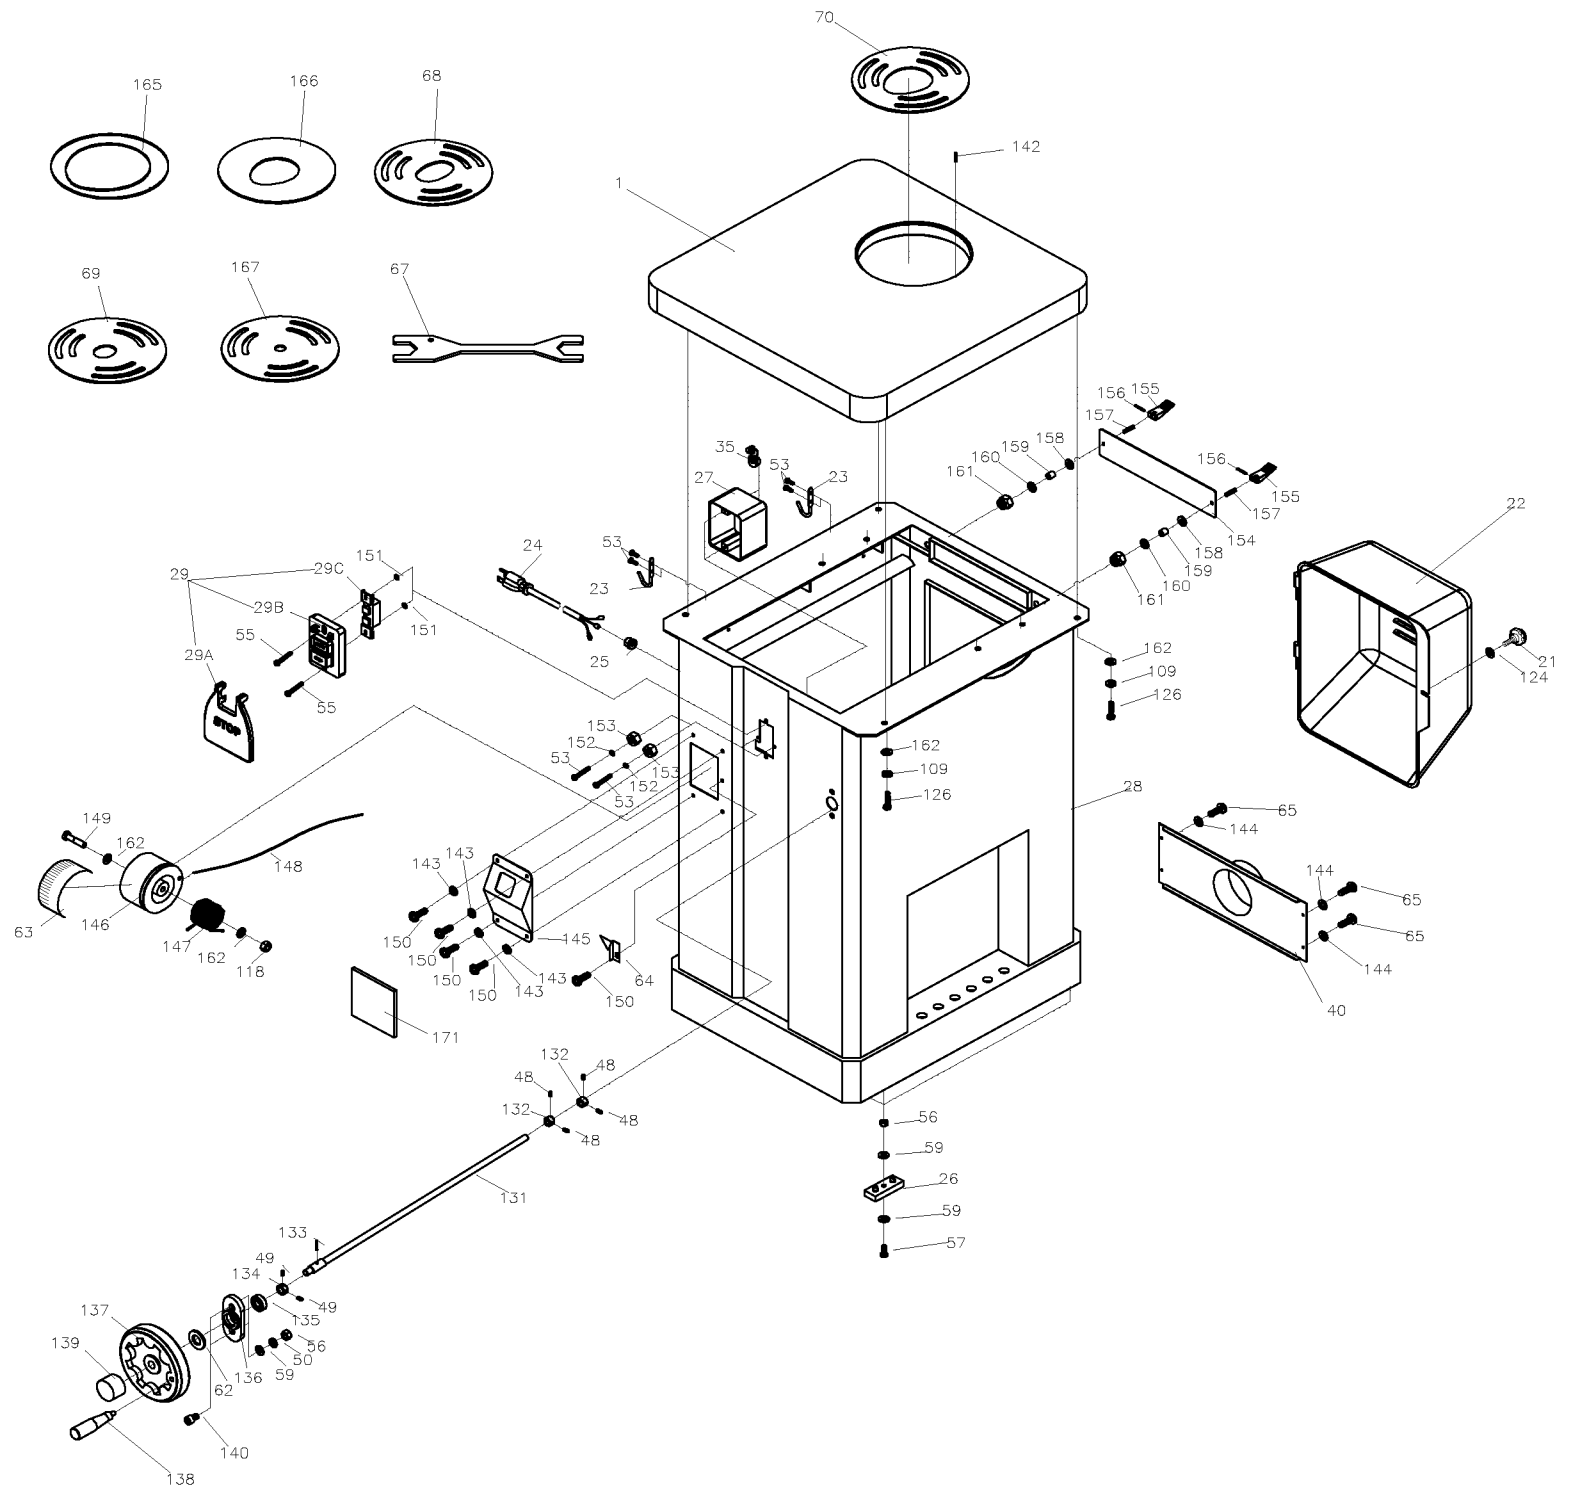

31-484 HEAVY DUTY SPINDLE SANDER

AFM-27
PART # DPEC001027
DATE: 2-6-12

POWER EQUIPMENT CORPORATION

31-484 HEAVY DUTY SPINDLE SANDER

31-484 HEAVY DUTY SPINDLE SANDER

Parts List for 31-484 Type 1

Item Number	Part Number	Description	Qty Required
1	DPEC001768	TABLE	1
2	DPEC001769	CAP	1
3	DPEC001770	BEARING	2
4	DPEC001771	OIL TANK LID	1
5	DPEC001772	OIL FILLER COVER	1
6	DPEC001773	GUIDE SHAFT	1
7	DPEC001774	BEARING METAL	2
8	DPEC001775	MAIN SHAFT	1
9	DPEC001776	FIXED NUT	1
10	DPEC001777	WORM GEAR	1
11	DPEC001778	CONNECTOR	1
12	DPEC001779	OIL TANK	1
13	DPEC001780	OIL INDICATOR	1
14	DPEC001781	OIL SEAL	1
15	DPEC001782	C-RING	1
15	DPEC001783	C-RING	1
16	DPEC001784	BEARING	1
17	DPEC001785	MOTOR PLATE	1
18	DPEC001786	MOTOR	1
19	DPEC001787	MOTOR CORD	1
21	DPEC001789	KNOB	1
22	DPEC001790	MOTOR COVER	1
23	DPEC001791	HOOK	2
24	DPEC001792	POWER CORD	1
25	DPEC001793	WIRE CLAMP	1
26	DPEC001794	RUBBER FEET	4
27	DPEC001795	SWITCH BOX	1

Parts List for 31-484 Type 1

Item Number	Part Number	Description	Qty Required
28	DPEC001796	CABINET	1
29	DPEC001797	SWITCH	1
30	DPEC001798	TRANSMISSION BAR	2
31	DPEC001799	GEAR BUSH	2
32	DPEC001800	TRANS. BAR BASE	1
33	DPEC001801	GEAR	1
34	DPEC001802	TRANSMISSION SHAFT	2
35	DPEC001803	WIRE CLAMP	2
39	DPEC001804	TRUNNION BRACKET	2
40	DPEC001805	DUST CHUTE	1
41	DPEC001806	CAP NUT	2
42	DPEC001807	LOCK NUT	4
43	DPEC001808	CAP SCREW	10
44	DPEC001809	NYLON NUT	1
45	DPEC001810	KEY	1
46	DPEC001811	CAP SCREW	2
47	DPEC001812	PIN	1
48	DPEC001813	SET SCREW	8
49	DPEC001814	SET SCREW	2
50	DPEC001815	SPRING WASHER	18
51	DPEC001816	KEY	2
52	DPEC001817	CAP SCREW	2
53	DPEC001818	ROUND HD. SCREW	6
54	DPEC001819	NUT	4
55	DPEC001820	ROUND HD. SCREW	2
56	DPEC001821	NUT	7
57	DPEC001822	ROUND HD. SCREW	4