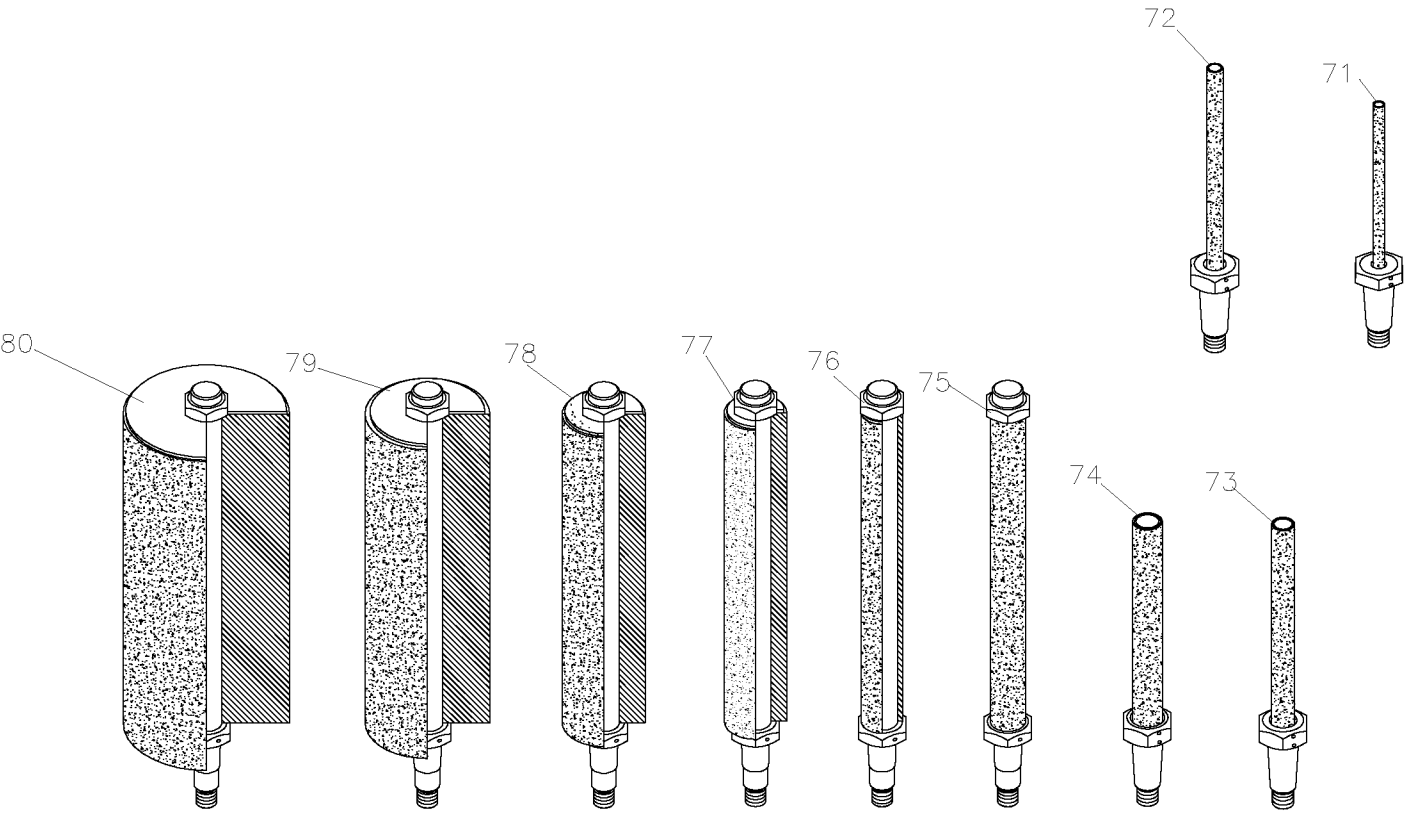

31-484 HEAVY DUTY SPINDLE SANDER

AFM-27
PART # DPEC001027
DATE: 2-6-12

POWER EQUIPMENT CORPORATION

31-484 HEAVY DUTY SPINDLE SANDER

31-484 HEAVY DUTY SPINDLE SANDER

Parts List for 31-484 Type 1

Item Number	Part Number	Description	Qty Required
1	DPEC001768	TABLE	1
2	DPEC001769	CAP	1
3	DPEC001770	BEARING	2
4	DPEC001771	OIL TANK LID	1
5	DPEC001772	OIL FILLER COVER	1
6	DPEC001773	GUIDE SHAFT	1
7	DPEC001774	BEARING METAL	2
8	DPEC001775	MAIN SHAFT	1
9	DPEC001776	FIXED NUT	1
10	DPEC001777	WORM GEAR	1
11	DPEC001778	CONNECTOR	1
12	DPEC001779	OIL TANK	1
13	DPEC001780	OIL INDICATOR	1
14	DPEC001781	OIL SEAL	1
15	DPEC001782	C-RING	1
15	DPEC001783	C-RING	1
16	DPEC001784	BEARING	1
17	DPEC001785	MOTOR PLATE	1
18	DPEC001786	MOTOR	1
19	DPEC001787	MOTOR CORD	1
21	DPEC001789	KNOB	1
22	DPEC001790	MOTOR COVER	1
23	DPEC001791	HOOK	2
24	DPEC001792	POWER CORD	1
25	DPEC001793	WIRE CLAMP	1
26	DPEC001794	RUBBER FEET	4
27	DPEC001795	SWITCH BOX	1

Parts List for 31-484 Type 1

Item Number	Part Number	Description	Qty Required
28	DPEC001796	CABINET	1
29	DPEC001797	SWITCH	1
30	DPEC001798	TRANSMISSION BAR	2
31	DPEC001799	GEAR BUSH	2
32	DPEC001800	TRANS. BAR BASE	1
33	DPEC001801	GEAR	1
34	DPEC001802	TRANSMISSION SHAFT	2
35	DPEC001803	WIRE CLAMP	2
39	DPEC001804	TRUNNION BRACKET	2
40	DPEC001805	DUST CHUTE	1
41	DPEC001806	CAP NUT	2
42	DPEC001807	LOCK NUT	4
43	DPEC001808	CAP SCREW	10
44	DPEC001809	NYLON NUT	1
45	DPEC001810	KEY	1
46	DPEC001811	CAP SCREW	2
47	DPEC001812	PIN	1
48	DPEC001813	SET SCREW	8
49	DPEC001814	SET SCREW	2
50	DPEC001815	SPRING WASHER	18
51	DPEC001816	KEY	2
52	DPEC001817	CAP SCREW	2
53	DPEC001818	ROUND HD. SCREW	6
54	DPEC001819	NUT	4
55	DPEC001820	ROUND HD. SCREW	2
56	DPEC001821	NUT	7
57	DPEC001822	ROUND HD. SCREW	4