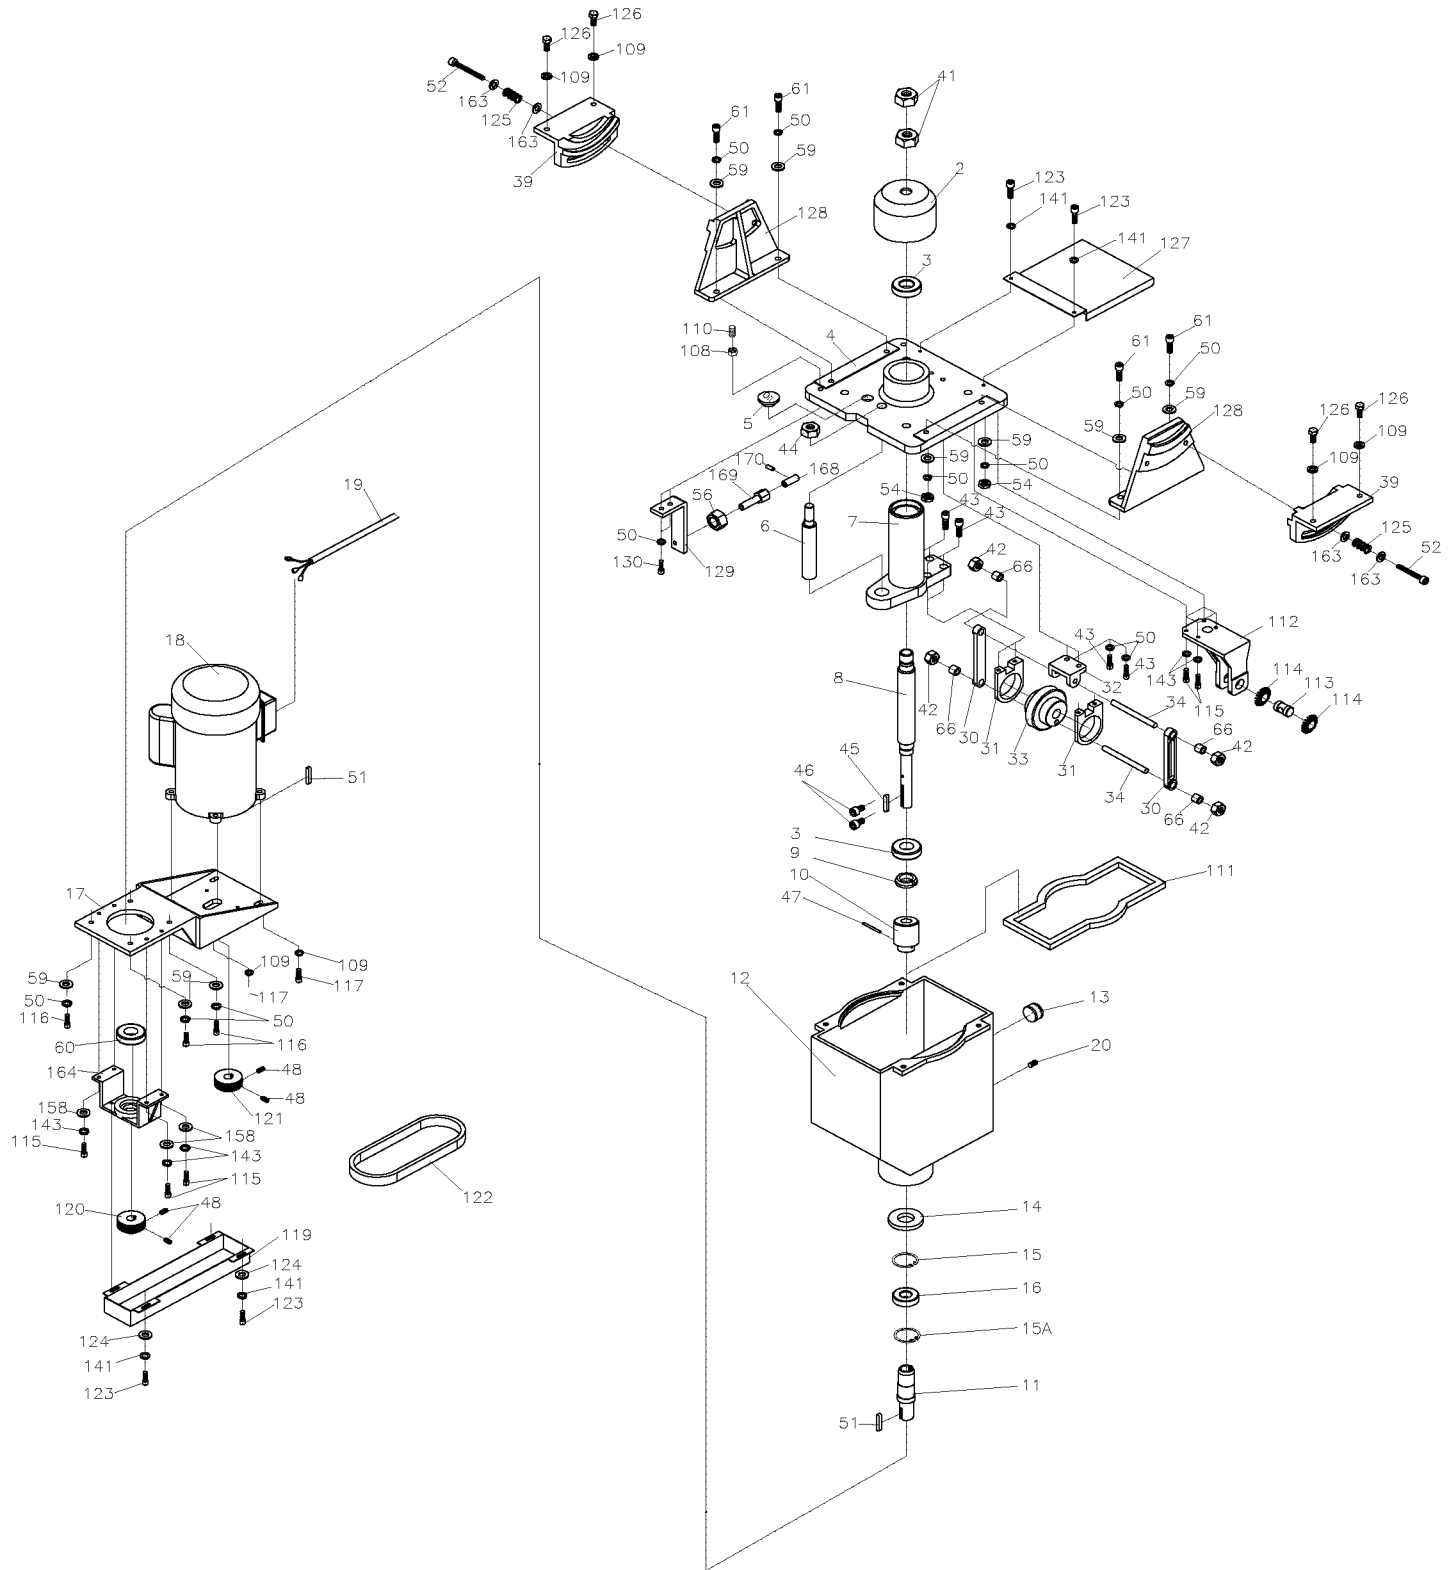

31-484 HEAVY DUTY SPINDLE SANDER

AFM-27
PART # DPEC001027
DATE: 2-6-12

POWER EQUIPMENT CORPORATION

31-484 HEAVY DUTY SPINDLE SANDER

31-484 HEAVY DUTY SPINDLE SANDER

Parts List for 31-484 Type 1

Item Number	Part Number	Description	Qty Required
1	DPEC001768	TABLE	1
2	DPEC001769	CAP	1
3	DPEC001770	BEARING	2
4	DPEC001771	OIL TANK LID	1
5	DPEC001772	OIL FILLER COVER	1
6	DPEC001773	GUIDE SHAFT	1
7	DPEC001774	BEARING METAL	2
8	DPEC001775	MAIN SHAFT	1
9	DPEC001776	FIXED NUT	1
10	DPEC001777	WORM GEAR	1
11	DPEC001778	CONNECTOR	1
12	DPEC001779	OIL TANK	1
13	DPEC001780	OIL INDICATOR	1
14	DPEC001781	OIL SEAL	1
15	DPEC001782	C-RING	1
15	DPEC001783	C-RING	1
16	DPEC001784	BEARING	1
17	DPEC001785	MOTOR PLATE	1
18	DPEC001786	MOTOR	1
19	DPEC001787	MOTOR CORD	1
21	DPEC001789	KNOB	1
22	DPEC001790	MOTOR COVER	1
23	DPEC001791	HOOK	2
24	DPEC001792	POWER CORD	1
25	DPEC001793	WIRE CLAMP	1
26	DPEC001794	RUBBER FEET	4
27	DPEC001795	SWITCH BOX	1

Parts List for 31-484 Type 1

Item Number	Part Number	Description	Qty Required
28	DPEC001796	CABINET	1
29	DPEC001797	SWITCH	1
30	DPEC001798	TRANSMISSION BAR	2
31	DPEC001799	GEAR BUSH	2
32	DPEC001800	TRANS. BAR BASE	1
33	DPEC001801	GEAR	1
34	DPEC001802	TRANSMISSION SHAFT	2
35	DPEC001803	WIRE CLAMP	2
39	DPEC001804	TRUNNION BRACKET	2
40	DPEC001805	DUST CHUTE	1
41	DPEC001806	CAP NUT	2
42	DPEC001807	LOCK NUT	4
43	DPEC001808	CAP SCREW	10
44	DPEC001809	NYLON NUT	1
45	DPEC001810	KEY	1
46	DPEC001811	CAP SCREW	2
47	DPEC001812	PIN	1
48	DPEC001813	SET SCREW	8
49	DPEC001814	SET SCREW	2
50	DPEC001815	SPRING WASHER	18
51	DPEC001816	KEY	2
52	DPEC001817	CAP SCREW	2
53	DPEC001818	ROUND HD. SCREW	6
54	DPEC001819	NUT	4
55	DPEC001820	ROUND HD. SCREW	2
56	DPEC001821	NUT	7
57	DPEC001822	ROUND HD. SCREW	4