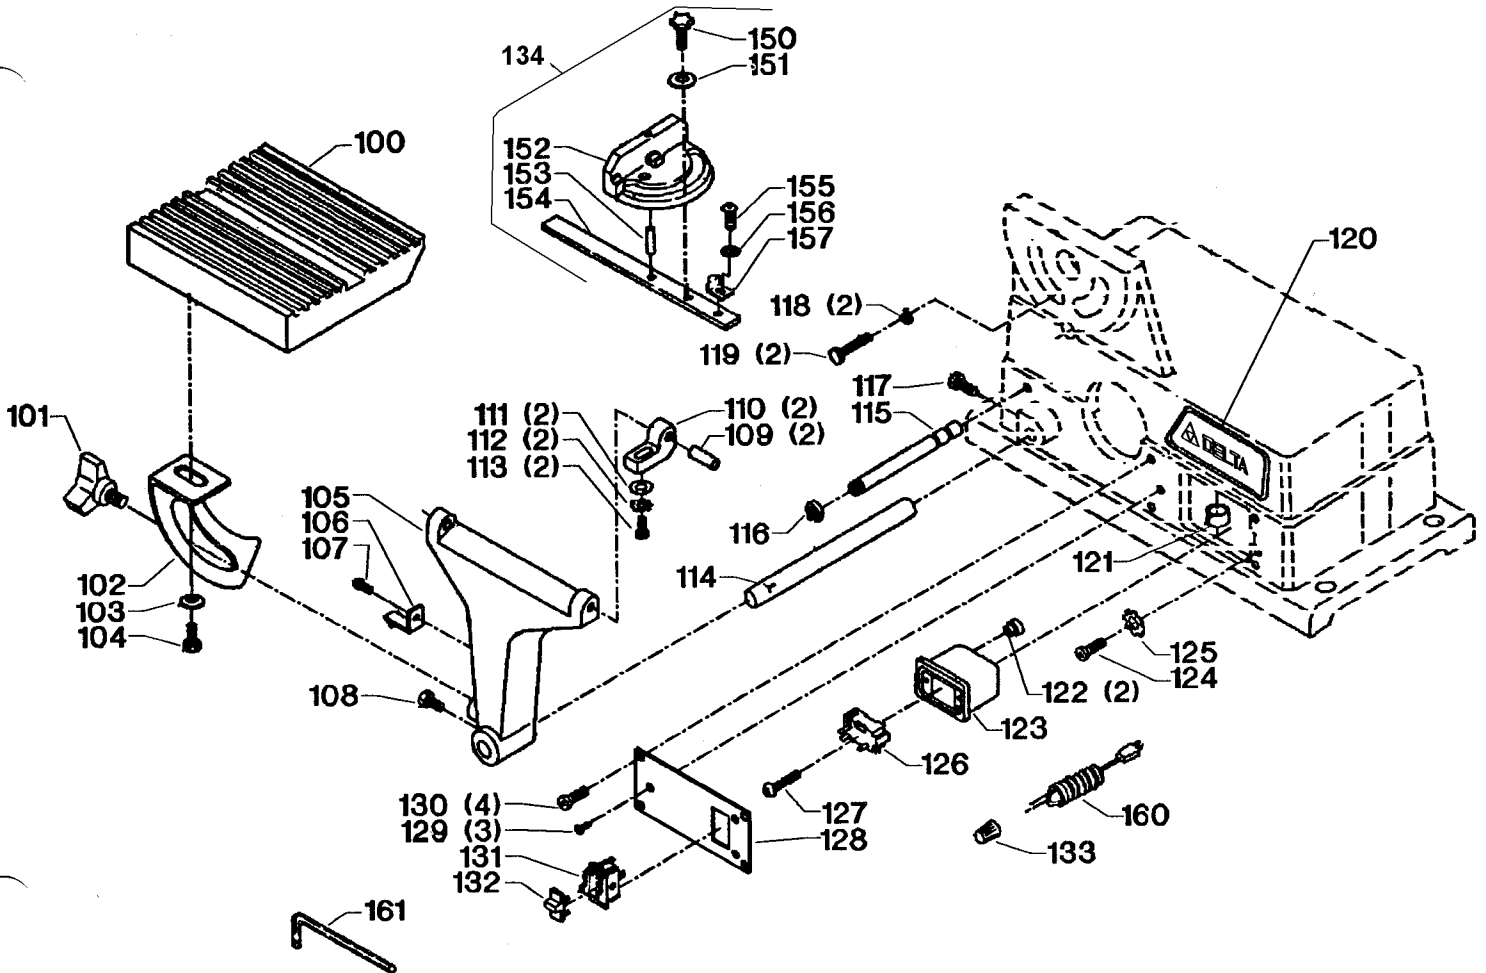

4" BELT/6" DISC SANDER

AFM-10
Part No 1340224

Revised 4-30-93

Parts List for 31-460 Type 1

Item Number	Part Number	Description	Qty Required
2	491950-00	SET SCREW	1
3	491911-00	DISC	1
4	901020100536S	MACHINE SCREW	1
5	000000-00	No Longer Available	1
6	1341559	BELT	1
7	000000-00	No Longer Available	1
8	1341565	MOTOR	1
9	000000-00	No Longer Available	1
10	1341544	GROMMET	1
11	489026-00	HEX NUT	1
12	901041500296	SET SCREW	1
13	000000-00	No Longer Available	1
14	000000-00	No Longer Available	1
15	901021403712	SCREW	3
16	90513860	SCREW	3
17	000000-00	No Longer Available	1
18	330003-64	BALL BEARING	1
19	491890-00	RING	1
20	491909-00	NUT	1
21	491970-00	SCREW	1
22	491950-00	SET SCREW	2
23	491897-00	DRUM	1
24	000000-00	No Longer Available	1
25	000000-00	No Longer Available	1
26	491890-00	RING	1
27	330003-64	BALL BEARING	1
28	491898-00	RETAINER	1

Parts List for 31-460 Type 1

Item Number	Part Number	Description	Qty Required
29	901021403712	SCREW	3
31	491901-00	WASHER	1
32	491890-00	RING	1
33	642994-00	BUSHING	1
34	491902-00	SHAFT	1
35	491899-00	SPRING	1
36	491906-00	KNOB	1
37	491905-00	WASHER	1
38	492055-00	WASHER	1
39	491903-00	SPRING	1
40	491904-00	BRACKET	1
41	491966-00	DRUM	1
42	642994-00	BUSHING	1
43	491918-00	WASHER	1
44	491890-00	RING	1
45	491901-00	WASHER	1
46	491832-00	WARNING LABEL	1
47	000000-00	No Longer Available	1
48	904010101604S	STEEL WASHER	1
49	901010600611S	CAP SCREW	1
50	491833-00	LABEL	1
51	491930-00	NUT	1
52	90519662	LEVER ASSEMBLY	1
53	000000-00	No Longer Available	1
54	491957-00	LOCK WASHER	1
55	901010600623	CAP SCREW	1
100	000000-00	No Longer Available	1