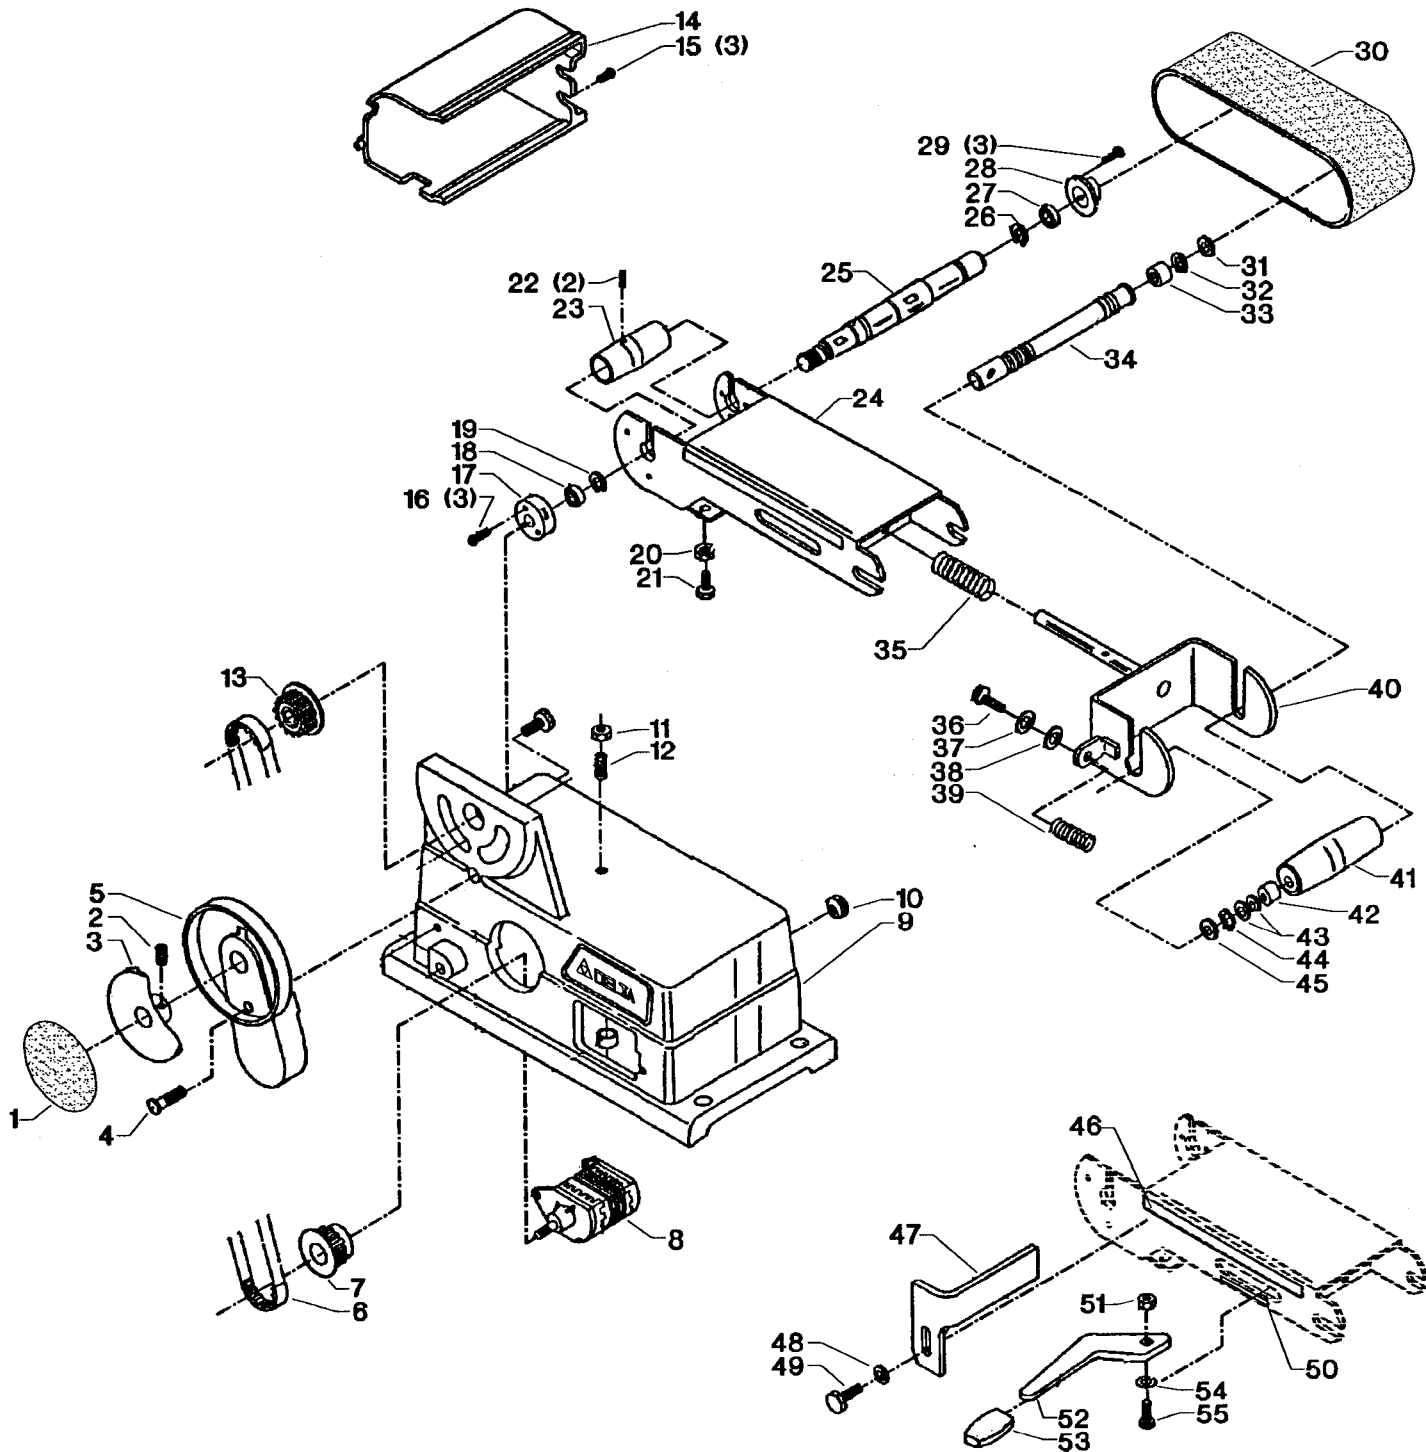

4" BELT/6" DISC SANDER

AFM-10
Part No 1340224

Revised 4-30-93

Parts List for 31-460 Type 1

Item Number	Part Number	Description	Qty Required
2	491950-00	SET SCREW	1
3	491911-00	DISC	1
4	901020100536S	MACHINE SCREW	1
5	000000-00	No Longer Available	1
6	1341559	BELT	1
7	000000-00	No Longer Available	1
8	1341565	MOTOR	1
9	000000-00	No Longer Available	1
10	1341544	GROMMET	1
11	489026-00	HEX NUT	1
12	901041500296	SET SCREW	1
13	000000-00	No Longer Available	1
14	000000-00	No Longer Available	1
15	901021403712	SCREW	3
16	90513860	SCREW	3
17	000000-00	No Longer Available	1
18	330003-64	BALL BEARING	1
19	491890-00	RING	1
20	491909-00	NUT	1
21	491970-00	SCREW	1
22	491950-00	SET SCREW	2
23	491897-00	DRUM	1
24	000000-00	No Longer Available	1
25	000000-00	No Longer Available	1
26	491890-00	RING	1
27	330003-64	BALL BEARING	1
28	491898-00	RETAINER	1

Parts List for 31-460 Type 1

Item Number	Part Number	Description	Qty Required
29	901021403712	SCREW	3
31	491901-00	WASHER	1
32	491890-00	RING	1
33	642994-00	BUSHING	1
34	491902-00	SHAFT	1
35	491899-00	SPRING	1
36	491906-00	KNOB	1
37	491905-00	WASHER	1
38	492055-00	WASHER	1
39	491903-00	SPRING	1
40	491904-00	BRACKET	1
41	491966-00	DRUM	1
42	642994-00	BUSHING	1
43	491918-00	WASHER	1
44	491890-00	RING	1
45	491901-00	WASHER	1
46	491832-00	WARNING LABEL	1
47	000000-00	No Longer Available	1
48	904010101604S	STEEL WASHER	1
49	901010600611S	CAP SCREW	1
50	491833-00	LABEL	1
51	491930-00	NUT	1
52	90519662	LEVER ASSEMBLY	1
53	000000-00	No Longer Available	1
54	491957-00	LOCK WASHER	1
55	901010600623	CAP SCREW	1
100	000000-00	No Longer Available	1