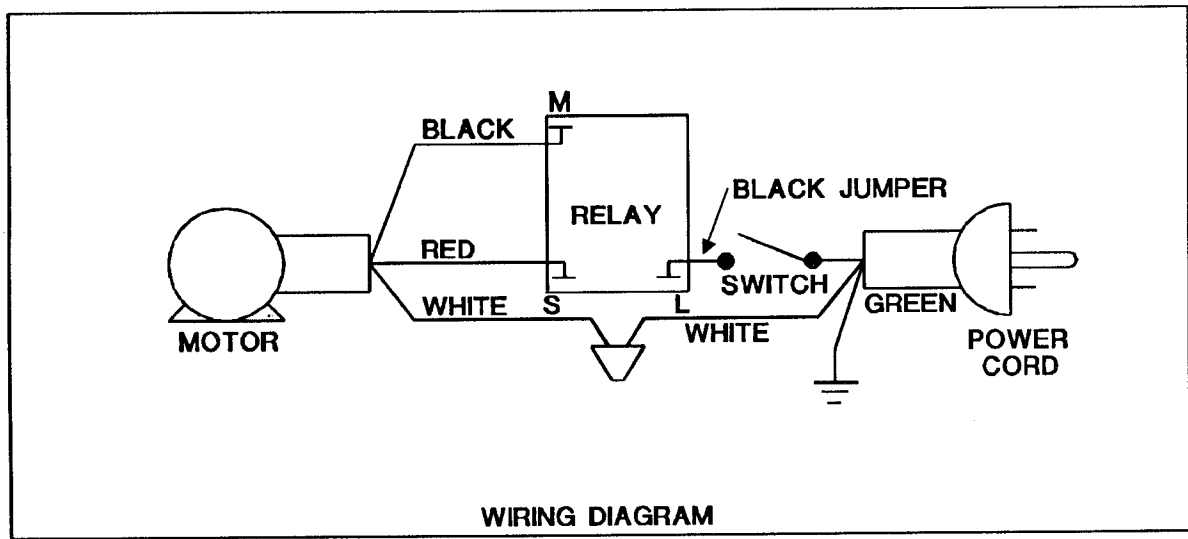

4" BELT/6" DISC SANDER

AFM-10
Part No 1340224

Revised 4-30-93

Parts List for 31-460 Type 1

Item Number	Part Number	Description	Qty Required
2	491950-00	SET SCREW	1
3	491911-00	DISC	1
4	901020100536S	MACHINE SCREW	1
5	000000-00	No Longer Available	1
6	1341559	BELT	1
7	000000-00	No Longer Available	1
8	1341565	MOTOR	1
9	000000-00	No Longer Available	1
10	1341544	GROMMET	1
11	489026-00	HEX NUT	1
12	901041500296	SET SCREW	1
13	000000-00	No Longer Available	1
14	000000-00	No Longer Available	1
15	901021403712	SCREW	3
16	90513860	SCREW	3
17	000000-00	No Longer Available	1
18	330003-64	BALL BEARING	1
19	491890-00	RING	1
20	491909-00	NUT	1
21	491970-00	SCREW	1
22	491950-00	SET SCREW	2
23	491897-00	DRUM	1
24	000000-00	No Longer Available	1
25	000000-00	No Longer Available	1
26	491890-00	RING	1
27	330003-64	BALL BEARING	1
28	491898-00	RETAINER	1

Parts List for 31-460 Type 1

Item Number	Part Number	Description	Qty Required
29	901021403712	SCREW	3
31	491901-00	WASHER	1
32	491890-00	RING	1
33	642994-00	BUSHING	1
34	491902-00	SHAFT	1
35	491899-00	SPRING	1
36	491906-00	KNOB	1
37	491905-00	WASHER	1
38	492055-00	WASHER	1
39	491903-00	SPRING	1
40	491904-00	BRACKET	1
41	491966-00	DRUM	1
42	642994-00	BUSHING	1
43	491918-00	WASHER	1
44	491890-00	RING	1
45	491901-00	WASHER	1
46	491832-00	WARNING LABEL	1
47	000000-00	No Longer Available	1
48	904010101604S	STEEL WASHER	1
49	901010600611S	CAP SCREW	1
50	491833-00	LABEL	1
51	491930-00	NUT	1
52	90519662	LEVER ASSEMBLY	1
53	000000-00	No Longer Available	1
54	491957-00	LOCK WASHER	1
55	901010600623	CAP SCREW	1
100	000000-00	No Longer Available	1