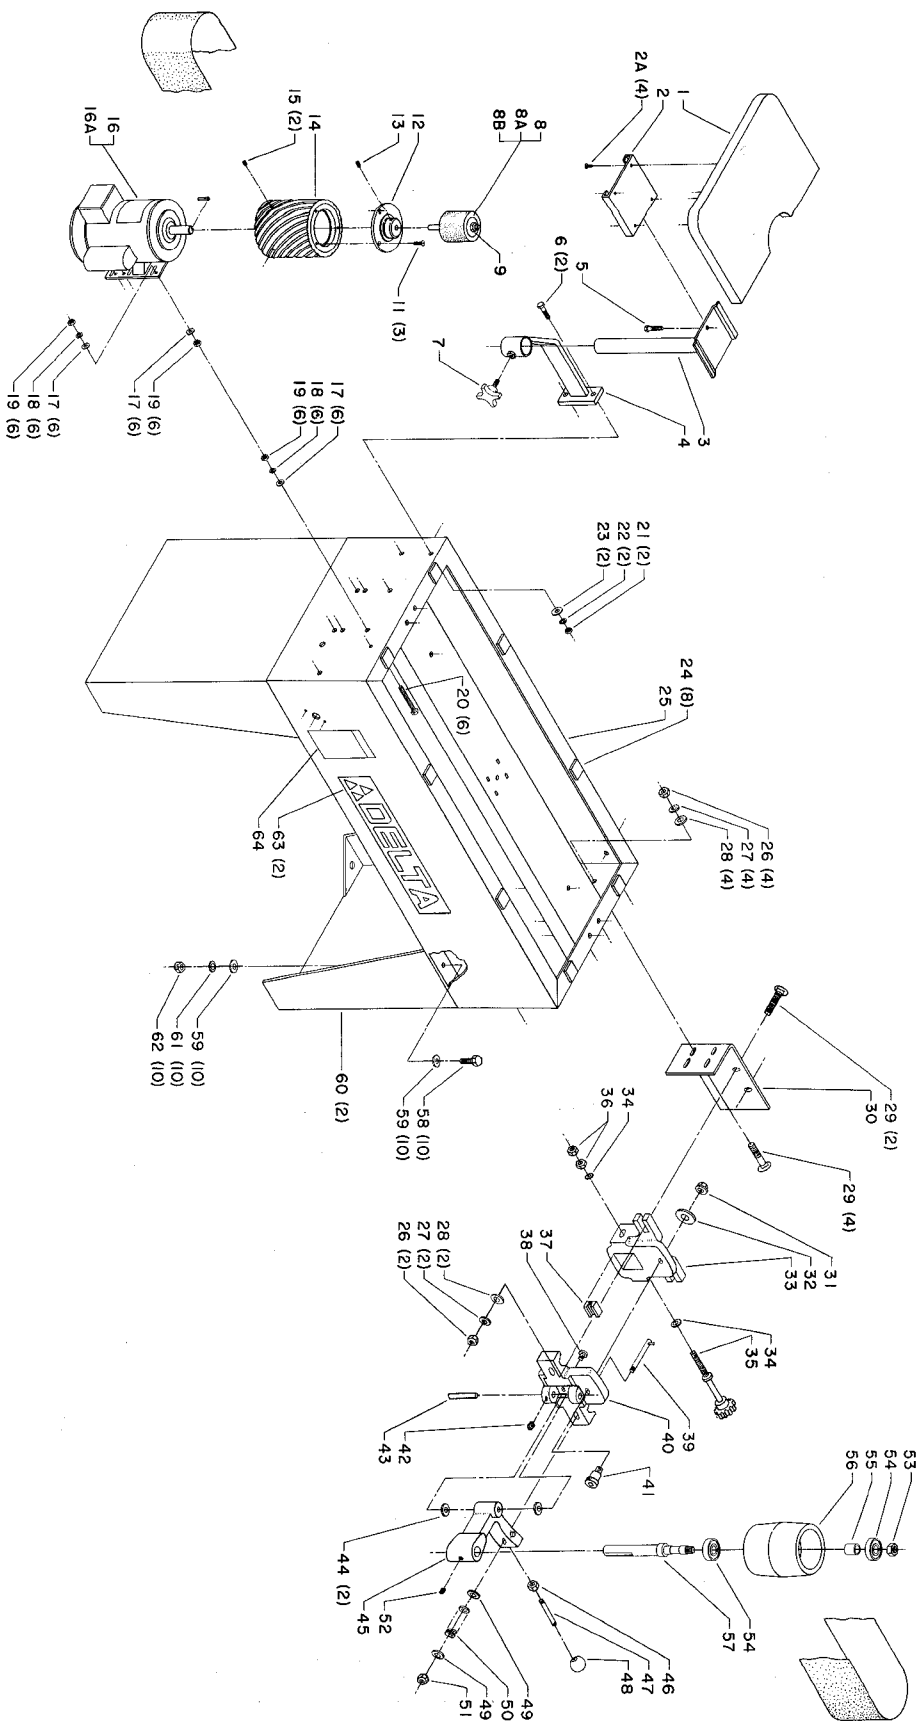

# 31-390 AND 31-391 6" EDGE SANDER

AFM-13  
Part No. 1344214  
DATED 10-22-90

## Parts List for 31-391 Type 1

Item Number	Part Number	Description	Qty Required
1	1344567	TABLE	1
2	000000-00	No Longer Available	1
2	901062231380	SPEC SCREW	4
3	1344569	SUPPORT	1
4	000000-00	No Longer Available	1
5	901010600617	CAP SCREW	1
6	901010600648S	CAP SCREW	2
7	000000-00	No Longer Available	1
8	1344582	1-1/2 DRUM	1
8	1344583	2 DRUM	1
8	1344584	3 DRUM	1
9	902012817295S	LOCK NUT	1
11	901030308013S	SCREW	3
12	000000-00	No Longer Available	1
13	901041500217	SET SCREW	1
14	406114300002	MOTOR PULLEY	1
15	901041500231S	SET SCREW	2
16	000000-00	No Longer Available	1
16	82-002	MTR 1PH 3HP BS20	1
17	491956-00	WASHER	18
18	904020101703S	LOCK WASHER	12
19	902010401030	HEX NUT	18
20	000000-00	No Longer Available	1
21	489191-00	HEX NUT	2
22	904020201704S	LOCK WASHER	2
23	904010317706	WASHER	2
24	000000-00	No Longer Available	8

## Parts List for 31-391 Type 1

Item Number	Part Number	Description	Qty Required
25	000000-00	No Longer Available	1
26	489191-00	HEX NUT	6
27	904020201704S	LOCK WASHER	6
28	904010317706	WASHER	6
29	000000-00	No Longer Available	6
30	000000-00	No Longer Available	1
31	000000-00	No Longer Available	1
32	904010101613	STEEL WASHER	1
33	000000-00	No Longer Available	1
33	000000-00	No Longer Available	1
34	000000-00	No Longer Available	2
35	000000-00	No Longer Available	1
36	902010201227S	HEX JAM NUT	1
37	1342516	TRACKING BLOCK	1
38	000000-00	No Longer Available	1
39	000000-00	No Longer Available	1
40	1342514	IDLER HINGE CASTING	1
41	000000-00	No Longer Available	1
42	901041500231S	SET SCREW	1
43	000000-00	No Longer Available	1
44	000000-00	No Longer Available	2
45	000000-00	No Longer Available	1
46	902010201227S	HEX JAM NUT	1
47	000000-00	No Longer Available	1
48	1342520	BALL KNOB	1
49	000000-00	No Longer Available	2
50	000000-00	No Longer Available	1