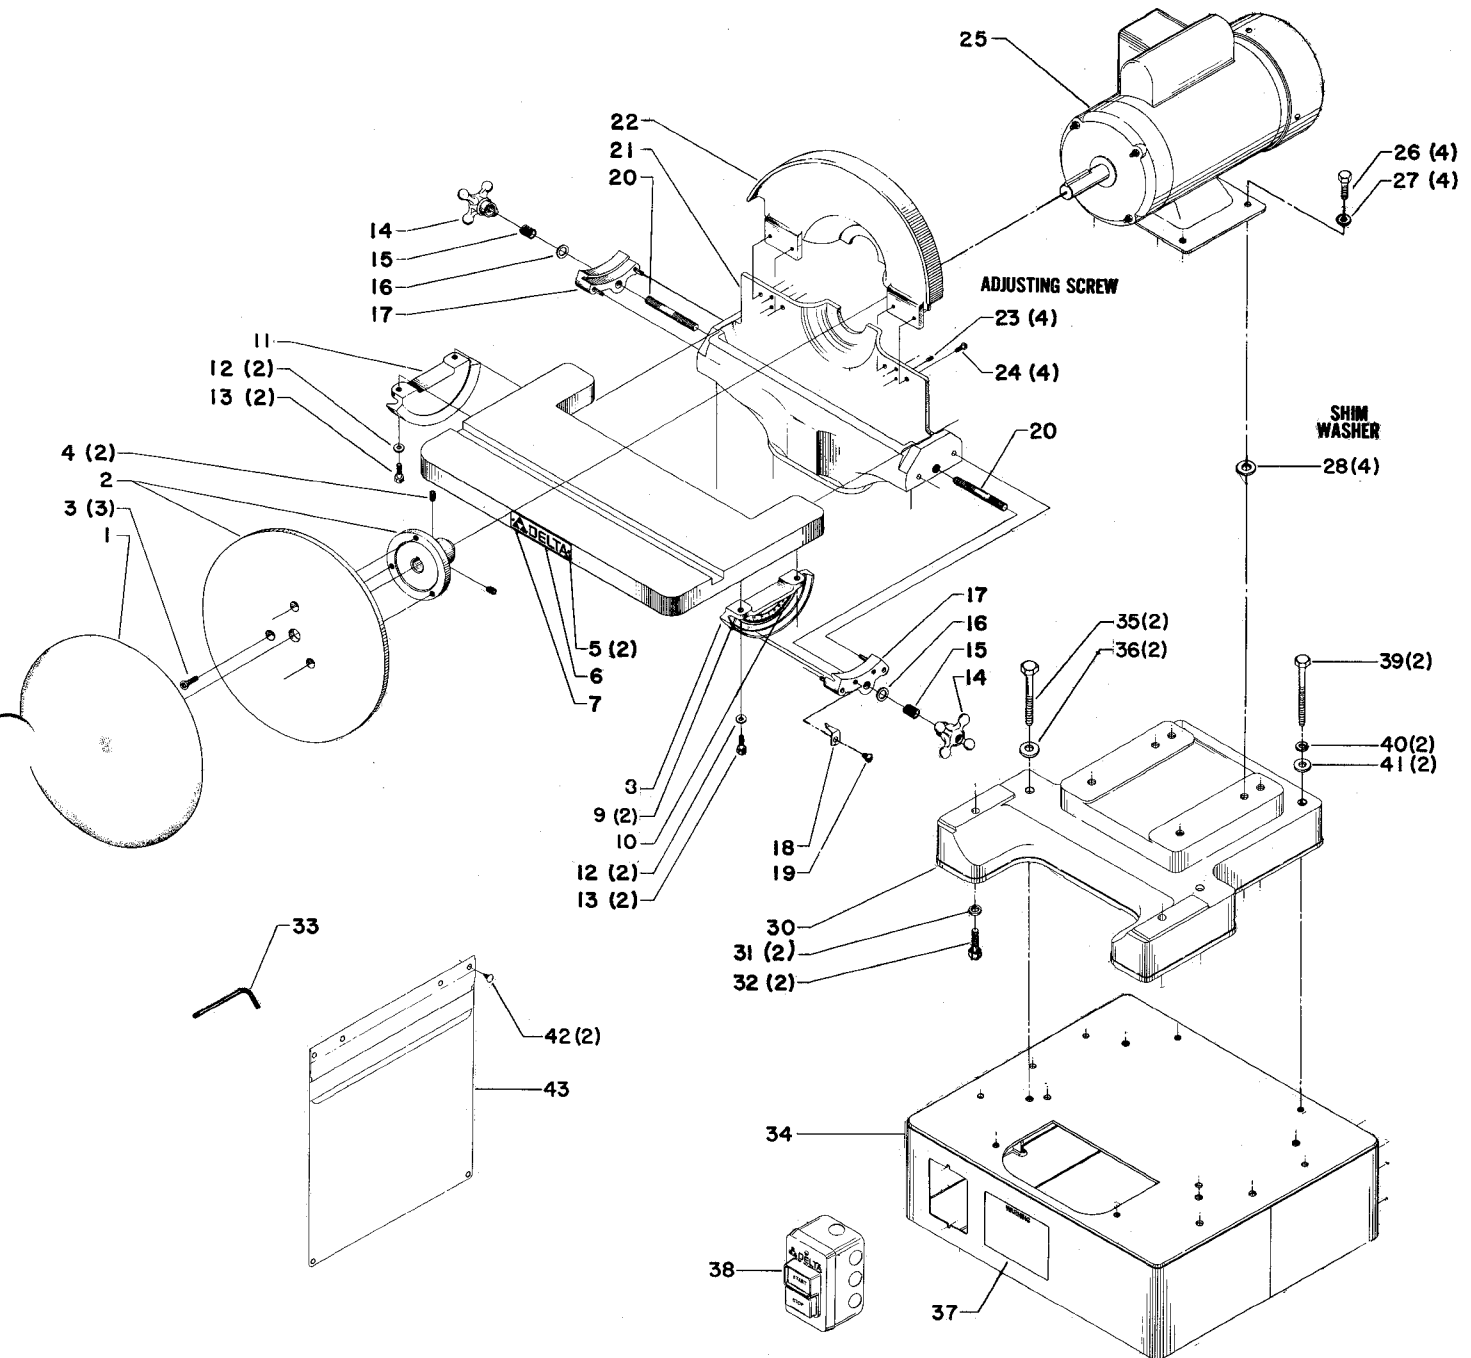

31-122, 31-125, 31-126,
31-131, 31-132
12" DISC FINISHING MACHINE

AFM-5A

416-02-651-0003

Revised 12-10-85

Parts List for 31-132 Type 1

Item Number	Part Number	Description	Qty Required
2	000000-00	No Longer Available	1
3	901030300761	SCREW	3
4	901041500206	SET SCREW	2
5	901064502250S	DRIVE SCREW	2
6	000000-00	No Longer Available	1
7	909075	DISK TABLE	1
8	000000-00	No Longer Available	1
9	901064502250S	DRIVE SCREW	2
10	951020107820	TILT SCALE	1
11	000000-00	No Longer Available	1
12	5140010-69	WASHER	4
13	901010600612S	CAP SCREW	4
14	000000-00	No Longer Available	1
15	928010214125	SPRING	1
16	904010312925	SPEC WASHER	1
17	910984	CLAMP	1
18	422040755001S	POINTER	1
19	901020100502	MACHINE SCREW	1
20	420011110003	STUD	1
21	416020540002	TABLE SUPPORT	1
22	000000-00	No Longer Available	1
23	901041213603	SCREW	4
24	000000-00	No Longer Available	4
25	82-041	MTR 1PH 1HP DP17	1
26	901010600607S	SCREW	4
27	904010101604S	STEEL WASHER	4
28	904100312097S	SPECIAL WASHER	4

Parts List for 31-132 Type 1

Item Number	Part Number	Description	Qty Required
30	416020050003	BASE	1
31	904020201704S	LOCK WASHER	2
32	901010600642	CAP SCREW	2
33	802876	ALLEN WRENCH	1
35	000000-00	No Longer Available	2
36	904010101606S	STEEL WASHER	2
37	406007520002	WARNING DECAL	1
38	000000-00	No Longer Available	1
38	52-348	MAG STAR-STP SWI	1
39	901010603118	CAP SCREW	2
40	904020101703S	LOCK WASHER	2
41	491956-00	WASHER	2
42	400060790001	RETAINER	2
43	400066030003S	ENVELOPE	1