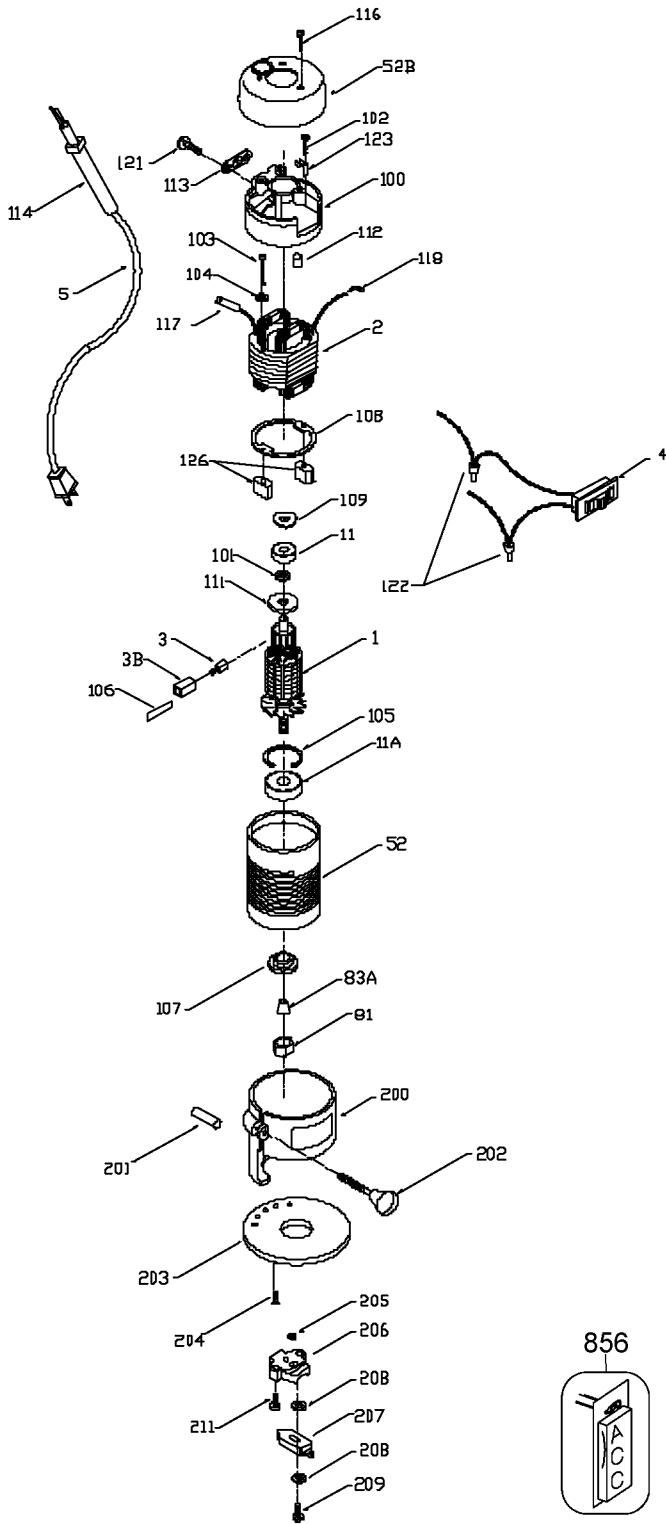

PORTER-CABLE LAMINATE TRIMMER

WARNING: Electrical repairs should only be attempted by trained repairmen. Contact the nearest Porter-Cable Service Center or other

3091
3092

Parts List for 309 Type 1

Item Number	Part Number	Description	Qty Required
1	883524	ARMATURE	1
1	000000-00	No Longer Available	1
1	901706	FAN	1
1	000000-00	No Longer Available	1
2	681036	FIELD 115V	1
3	850842	BRUSH	2
3	849326	BRUSH HOLDER	2
4	911374	SWITCH	1
5	330072-98	CORD/8FT/18-2SJ	1
11	000000-00	No Longer Available	1
11	855284	BEARING	3
11	874538SV	BALL BEARING	3
52	683060	MOTOR HOUSING	1
52	699634	CAP	1
81	691257	NUT COLLET	1
83	684718	COLLET	1
100	684228	MOTOR BRACKET	1
101	849328	SPACER	1
102	681472	SCREW	10
103	000000-00	No Longer Available	10
104	802430	LOCKWASHER	10
104	879716	O RING	10
105	802302	RING	10
106	692344	INSULATOR	1
107	849826	RETAINER	10
108	000000-00	No Longer Available	1
109	842610	SPRING-PRELOAD	10

Parts List for 309 Type 1

Item Number	Part Number	Description	Qty Required
111	000000-00	No Longer Available	1
112	695936	PLUG-RUBBER	1
113	000000-00	No Longer Available	1
114	901266	STRAIN RELIEVER	1
116	876384	SCREW	10
117	845757	SLEEVE	1
118	845946	TERMINAL	1
121	860715	SCREW	10
122	846249	NUT	10
123	852452	CLIP	1
126	810643	RETAINER	10
200	690019	BASE	1
201	849028	PIN	10
202	810281	SCREW	10
203	810272	SUB BASE	1
204	803158	SCREW	10
205	869687	NUT	10
206	000000-00	No Longer Available	1
206	847169	PIN	10
207	810274	GUIDE	1
208	802995	WASHER	10
209	883485	SCREW	10
211	803150	SCREW	10
212	000000-00	No Longer Available	1
215	000000-00	No Longer Available	1
856	683875	WRENCH OPEN END	1
856	683875	WRENCH OPEN END	1