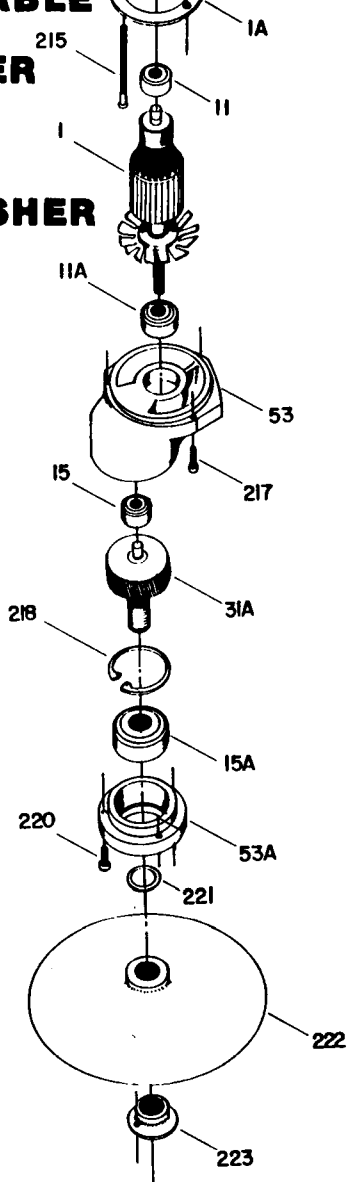

WARNING! Electrical repairs should only be attempted by trained repairmen. Contact the nearest Porter-Cable Service center or other competent repair center.

PORTER-CABLE DISC SANDER AND DISC POLISHER

Parts List for 305 Type 2

Item Number	Part Number	Description	Qty Required
1	000000-00	No Longer Available	1
1	000000-00	No Longer Available	1
1	000000-00	No Longer Available	1
2	000000-00	No Longer Available	1
2	000000-00	No Longer Available	1
3	000000-00	No Longer Available	2
3	802173	BRUSH	2
3	801251	CAP	2
3	682275	BRUSH HOLDER	2
3	803745	WASHER	2
4	5140066-97	SWITCH	1
5	000000-00	No Longer Available	1
11	330003-85	BEARING	1
11	886333SV	BALL BEARING	1
15	855284	BEARING	1
15	838028SV	BEARING	1
31	000000-00	No Longer Available	1
52	000000-00	No Longer Available	1
53	000000-00	No Longer Available	1
53	000000-00	No Longer Available	1
57	688333	HANDLE ASSY	1
101	000000-00	No Longer Available	10
102	862641	NUT	10
103	802589	SCREW	10
104	844107	SCREW	10
211	802848	SCREW	10
212	000000-00	No Longer Available	1

Parts List for 305 Type 2

Item Number	Part Number	Description	Qty Required
212	000000-00	No Longer Available	1
212	695055	INSERT HANDLE	1
212	000000-00	No Longer Available	1
213	801423	SLEEVE	1
214	000000-00	No Longer Available	1
215	000000-00	No Longer Available	2
215	000000-00	No Longer Available	2
216	000000-00	No Longer Available	2
217	892171	SCREW	10
218	046934-00	RING	1
220	802207	SCREW	10
221	802223	WASHER	10
222	842321	BACK-UP PAD 304/305	1
223	000000-00	No Longer Available	1
224	682063	CONNECTOR VS	1
856	802210	WRENCH HEX(304/126)	1
856	886041	SPANNER WRENCH	1
856	803106	LEAD	1
856	801946	LUBE	1