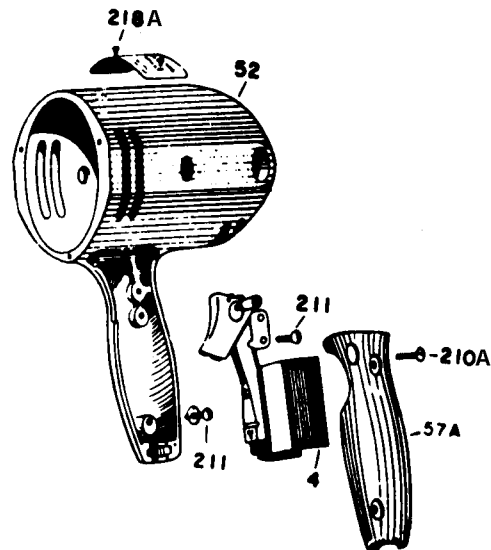

WARNING! Electrical repairs should only be attempted by trained repairmen. Contact the nearest Porter-Cable Service center or other competent repair center.

PORTER-CABLE DISC SANDER AND DISC POLISHER

Parts List for 305 Type 2

Item Number	Part Number	Description	Qty Required
1	000000-00	No Longer Available	1
1	000000-00	No Longer Available	1
1	000000-00	No Longer Available	1
2	000000-00	No Longer Available	1
2	000000-00	No Longer Available	1
3	000000-00	No Longer Available	2
3	802173	BRUSH	2
3	801251	CAP	2
3	682275	BRUSH HOLDER	2
3	803745	WASHER	2
4	5140066-97	SWITCH	1
5	000000-00	No Longer Available	1
11	330003-85	BEARING	1
11	886333SV	BALL BEARING	1
15	855284	BEARING	1
15	838028SV	BEARING	1
31	000000-00	No Longer Available	1
52	000000-00	No Longer Available	1
53	000000-00	No Longer Available	1
53	000000-00	No Longer Available	1
57	688333	HANDLE ASSY	1
101	000000-00	No Longer Available	10
102	862641	NUT	10
103	802589	SCREW	10
104	844107	SCREW	10
211	802848	SCREW	10
212	000000-00	No Longer Available	1

Parts List for 305 Type 2

Item Number	Part Number	Description	Qty Required
212	000000-00	No Longer Available	1
212	695055	INSERT HANDLE	1
212	000000-00	No Longer Available	1
213	801423	SLEEVE	1
214	000000-00	No Longer Available	1
215	000000-00	No Longer Available	2
215	000000-00	No Longer Available	2
216	000000-00	No Longer Available	2
217	892171	SCREW	10
218	046934-00	RING	1
220	802207	SCREW	10
221	802223	WASHER	10
222	842321	BACK-UP PAD 304/305	1
223	000000-00	No Longer Available	1
224	682063	CONNECTOR VS	1
856	802210	WRENCH HEX(304/126)	1
856	886041	SPANNER WRENCH	1
856	803106	LEAD	1
856	801946	LUBE	1