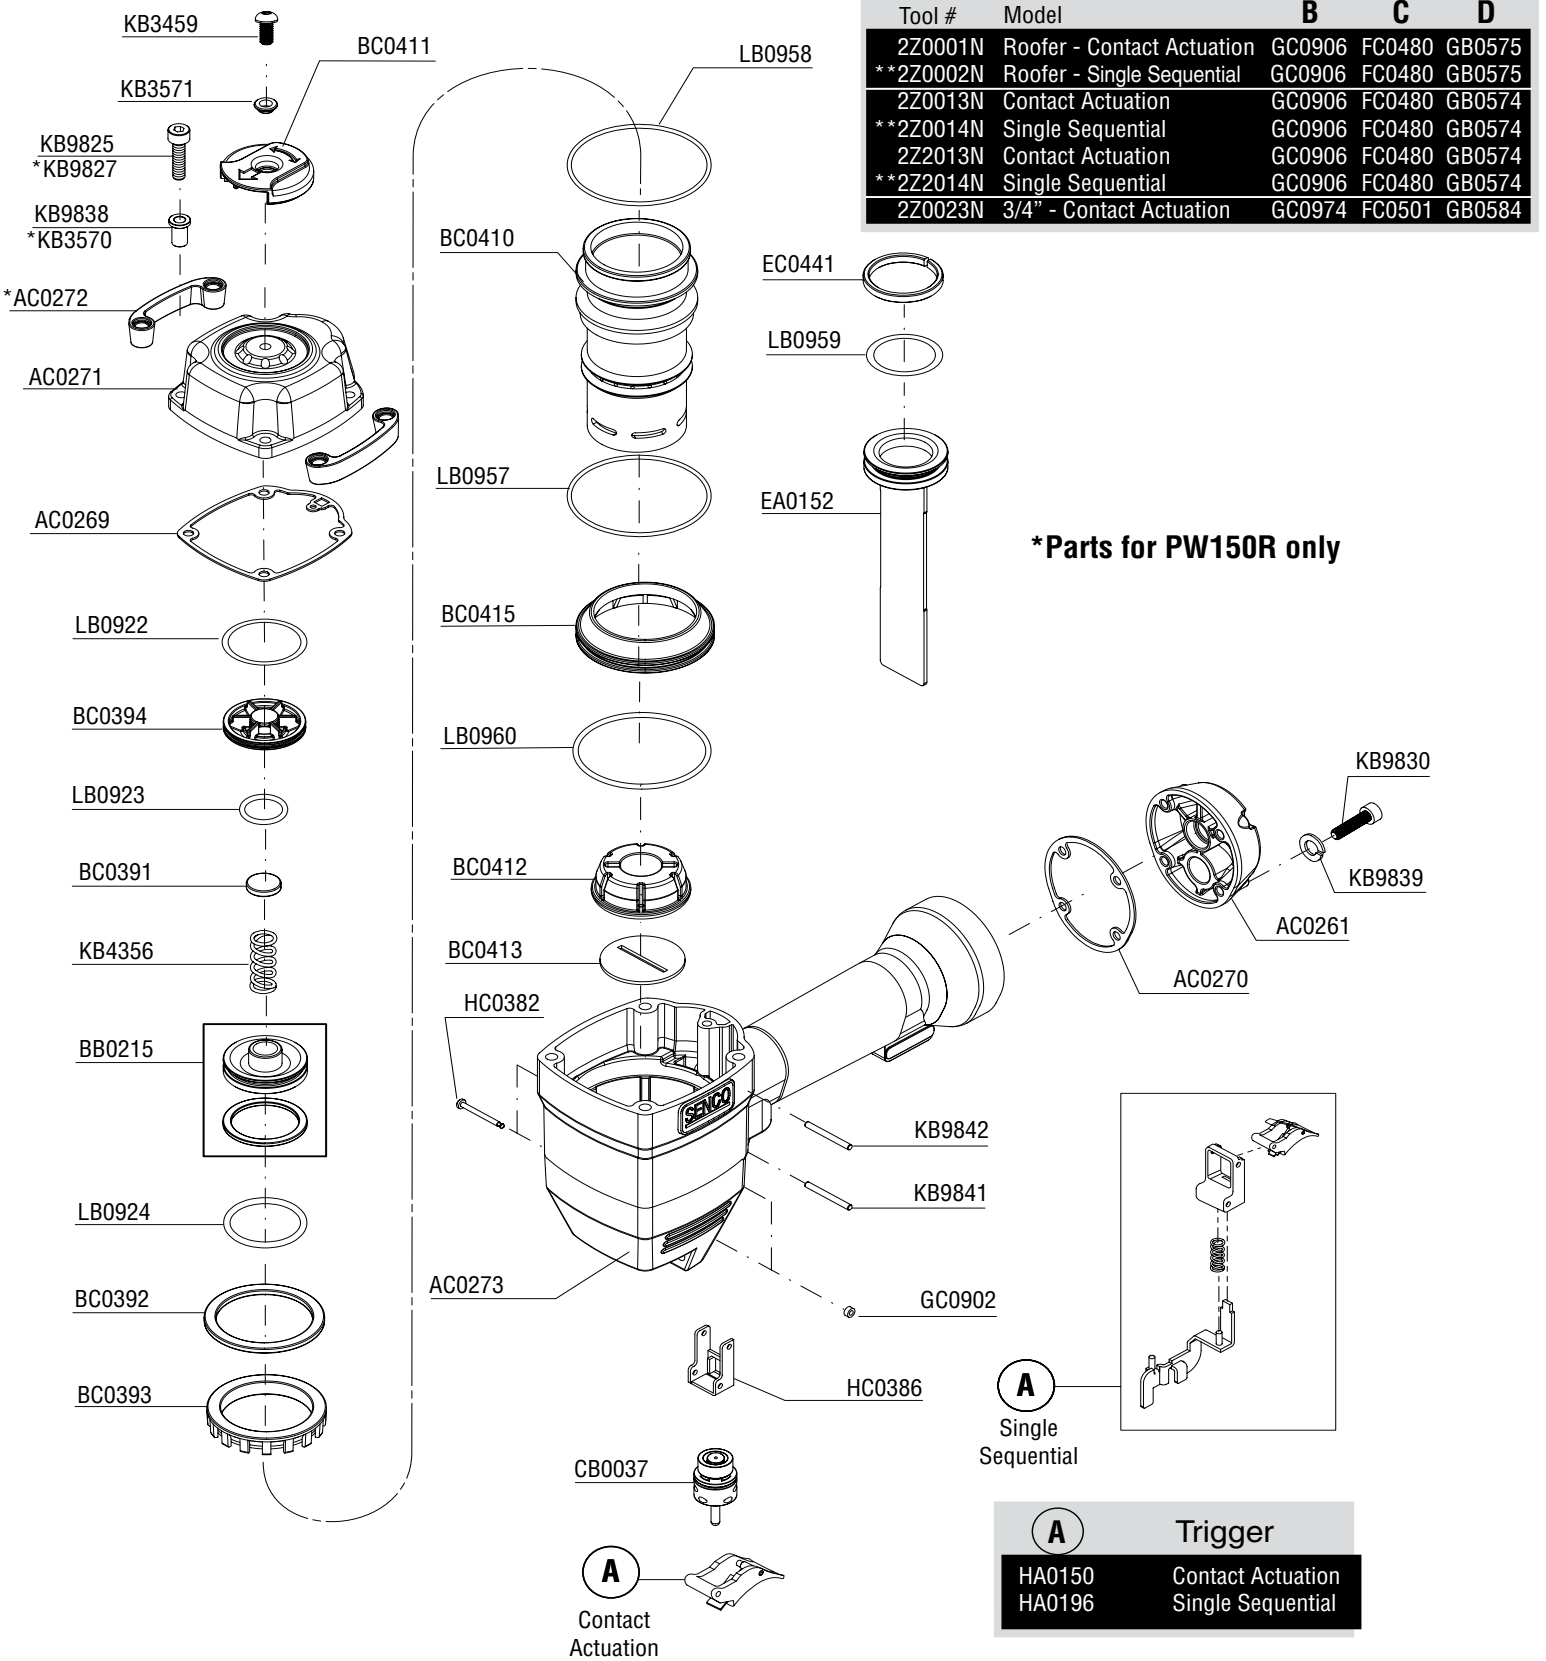

**PW150/PW150-3/4"/PW150R****Parts Reference Guide****Repair Kit****YK0402 (PW150)  
YK0403 (PW150R)****\* Schematic drawings inside**

Senco Products, Inc.  
8485 Broadwell Rd.  
Cincinnati, OH 45244

Questions? Comments? call Senco's toll-free Action-line:  
1-800-543-4596 or e-mail: [toolprof@senco.com](mailto:toolprof@senco.com)

# PW150/PW150-3/4"/PW150R Senco®

## ✓ Recommended Plugs

Plugs shown smaller than actual size