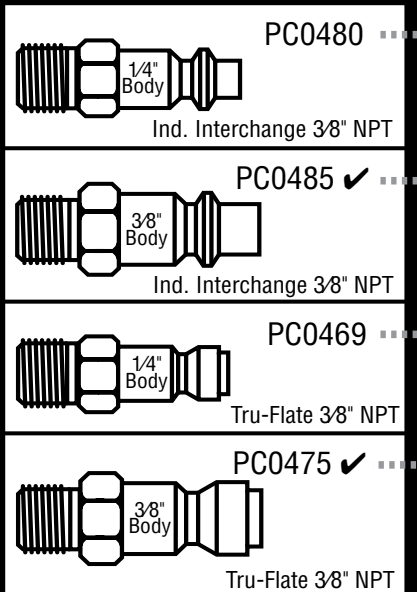

Available Plugs

(Not Included with Tool)

✓ Recommended Plugs

Plugs shown smaller than actual size