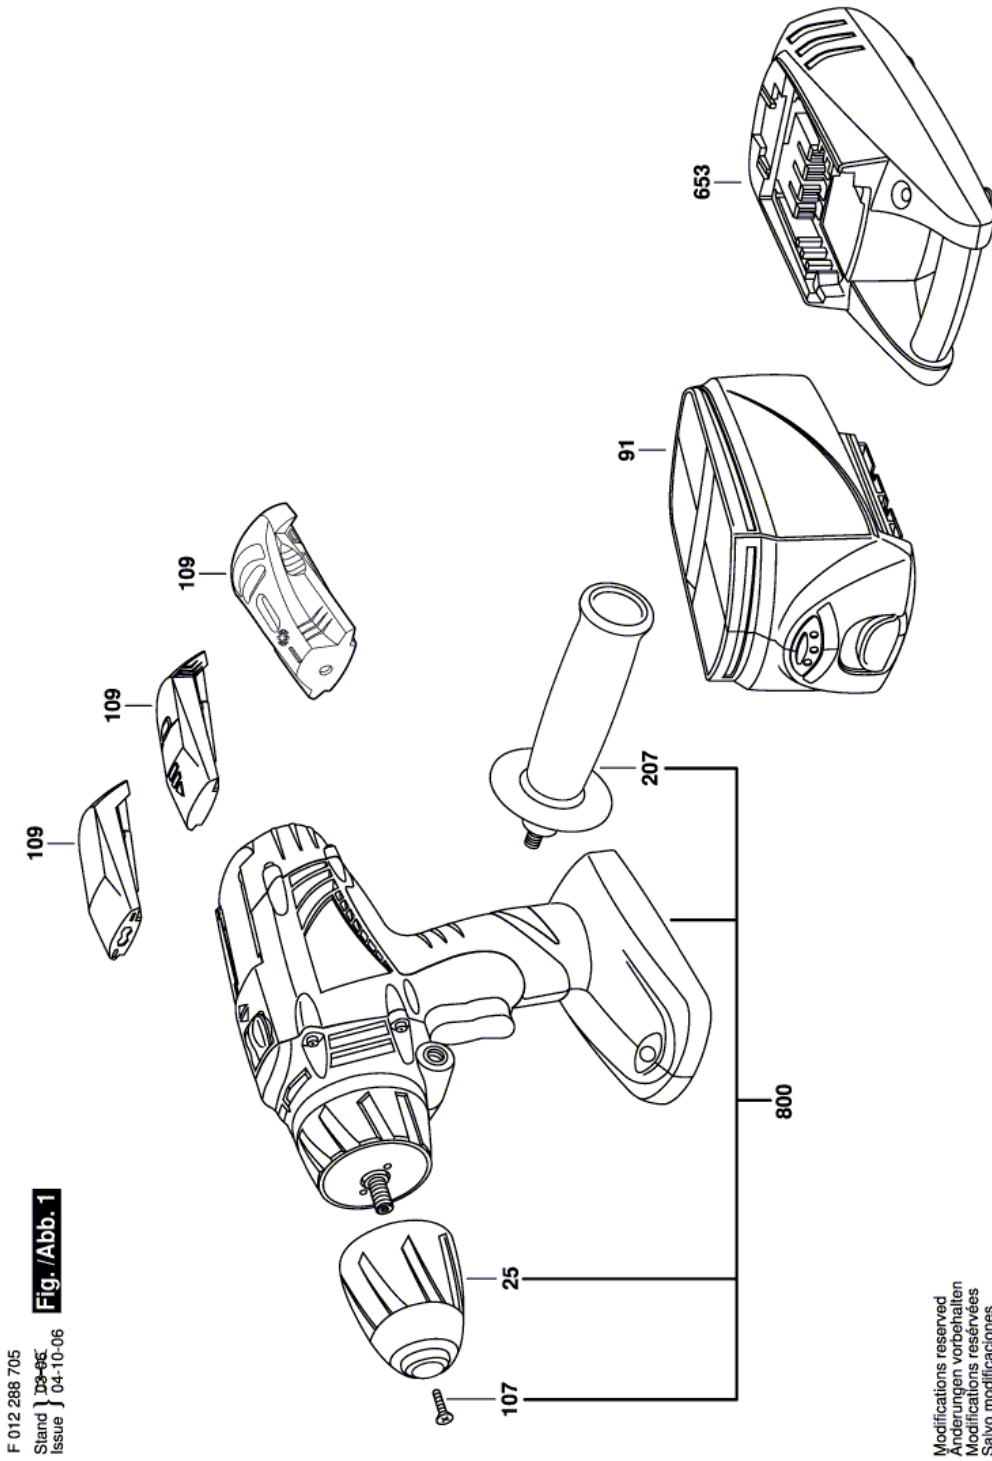

03.08.2015 |

Cordless Screw Driver - F 012 288 705 - 2887-B5

Item	Part Number	Description	Illustration	Price	Quantity	Price Group
25	2 610 920 204	Chuck	1	-,-	1	-
91	2 607 335 545	Slide-In Accu Package 18V, 1,2Ah, NiCd	1	-,-	1	44
107	2 609 110 721	Countersunk-Head Screw M5x20	1	-,-	1	11
109	2 609 100 190	Bit holder	1	-,-	1	16
109	2 610 916 434	Metal Detector	1	-,-	1	35
109	2 610 924 433	Spirit Level	1	-,-	1	-
207	2 610 920 285	Handle	1	-,-	1	-
653	1 619 X07 585	Charger 120/18V, NiCd	1	-,-	1	-
800	2 610 920 584	Cordless Screw Driver 18V	1	-,-	1	-

Illustration - Type E

F 012 288 705
Stand } D3-66
Issue } 04-10-06 **Fig./Abb. 1**

Modifications reserved
Änderungen vorbehalten
Modificacions reservées
Salvo modificaciones

Information subject to change without further notice.