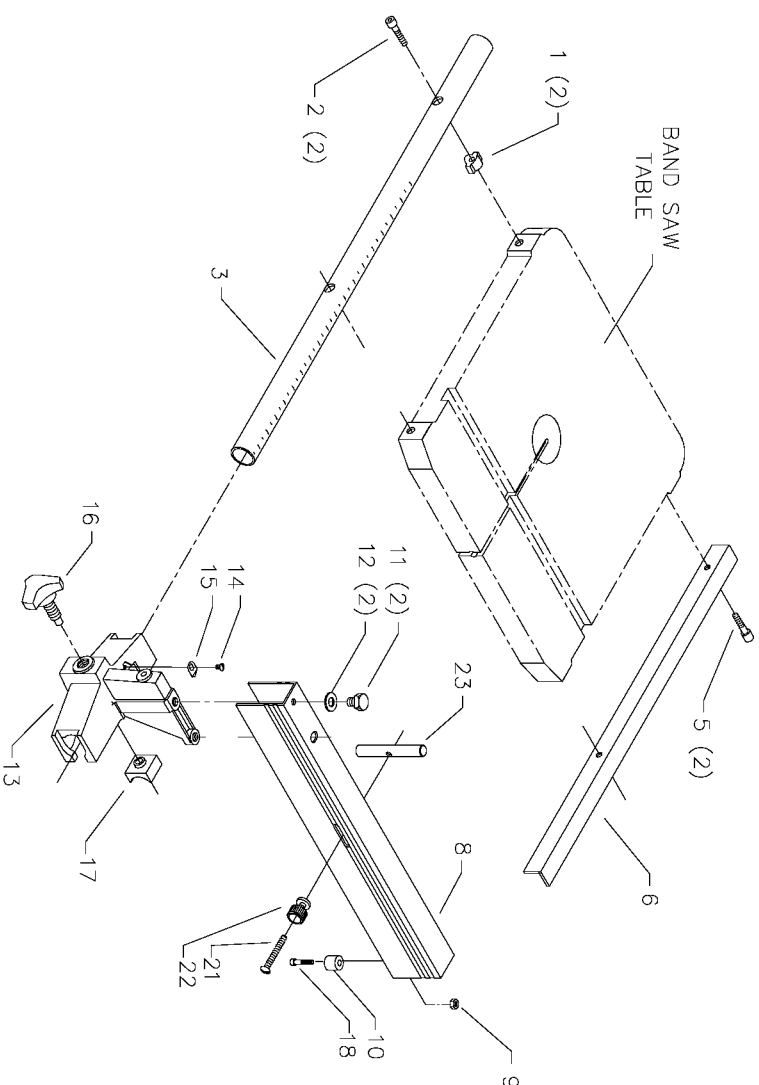

**28-856 & 28-858  
12 & 24" BAND  
SAW RIP FENCE**

**A371**

DATE: 08-14-03

## Parts List for 28-856 Type 1

Item Number	Part Number	Description	Qty Required
1	422161040009S	SPACER	2
2	901030131767S	SCREW	2
3	426020550005S	FRONT GUIDE RAIL 12	1
5	901030108082S	SCREW	1
6	426020550006S	REAR GUIDE RAIL 12	1
8	426020430003S	FENCE	1
9	902011331529S	1/4-20 FLANGED NUT	1
10	426020840002S	SLIDE POST	1
11	901010600677	CAP SCREW	2
12	904010101615	STEEL WASHER	2
13	422160100006S	BLOCK	1
14	491948-00	SCREW	1
15	951010107802S	POINTER	1
16	1087531S	KNOB	1
17	1087212S	CLAMP	1
18	901030103309S	CAP SCREW	1
21	901021231785S	SCREW	1
22	931020103622S	HAND KNOB	1
23	426021110008S	STUD	1