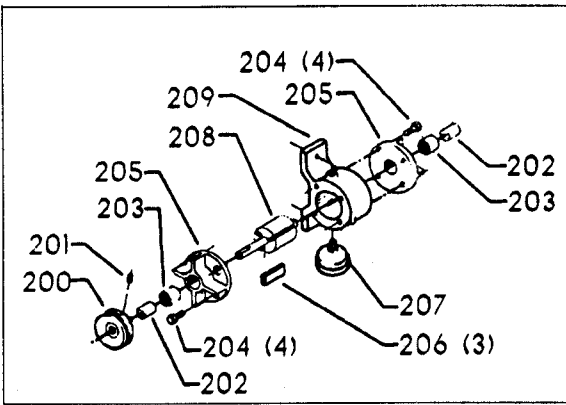

20" METAL CUTTING VARIABLE SPEED BAND SAW (For Units w/Serial No 94D-38976 & Lower)

EARLY MODEL SPEED CONTROL

EARLY MODEL DOOR ASSY

EARLY MODEL CHIP BLOWER

EARLY MODEL UPPER & LOWER BLADE GUIDES

Parts List for 28-665 Type 1

Item Number	Part Number	Description	Qty Required
1	000000-00	No Longer Available	1
2	426050720001	SPEED CHART	1
3	426050555002	GUIDE	1
4	901041900286	SET SCREW	1
5	426053285001	CLUTCH ASSY	1
6	901030100763	CAP SCREW	1
7	901064502250S	DRIVE SCREW	4
8	000000-00	No Longer Available	1
9	901020100554	MACHINE SCREW	1
10	901064502250S	DRIVE SCREW	6
11	426050725030	PLATE	1
12	901020100514	MACHINE SCREW	1
13	426050325001	COUNTER BALANCE	1
14	000000-00	No Longer Available	1
15	489026-00	HEX NUT	1
16	000000-00	No Longer Available	2
17	901020100502	MACHINE SCREW	6
18	000000-00	No Longer Available	1
19	491958-00	LOCK WASHER	8
20	901021400584	SCREW	8
21	000000-00	No Longer Available	1
22	426050685001	LATCH	1
23	5140099-99	LOCK WASHER	2
24	902011201203S	HEX NUT	2
25	901020100561S	MACHINE SCREW	2
26	426047540001	NAMEPLATE	1
27	901064502250S	DRIVE SCREW	4

Parts List for 28-665 Type 1

Item Number	Part Number	Description	Qty Required
426	426050675012	LEVER	1
427	000000-00	No Longer Available	1
427	426053795001	PULLEY	1
428	905010102728	ROLL PIN	2
429	926059925531	FIXED PULLEY ASSY	1
430	901041500232S	SET SCREW	1
431	402041085012	NYLON ROD	1
432	426040795006	JAM NUT	1
433	426051085007	ROD	1
434	901010600611S	CAP SCREW	4
435	000000-00	No Longer Available	1
435	426050795011	RETAINER	1
436	920040124029	BEARING	1
437	904151020180	RING	1
438	904150107042	RING	1
439	49-159	V5 V-BELT 55 IN OC	1
440	000000-00	No Longer Available	1
440	926059925513	MOTOR PULLEY ASSY	1
441	901041500217	SET SCREW	2
442	402041085020	ROD	1
443	928016018891	SPRING	1
444	402070795009	RETAINER	1
445	000000-00	No Longer Available	1
446	000000-00	No Longer Available	1
446	426050795011	RETAINER	1
447	920040124029	BEARING	1
448	904151020180	RING	1