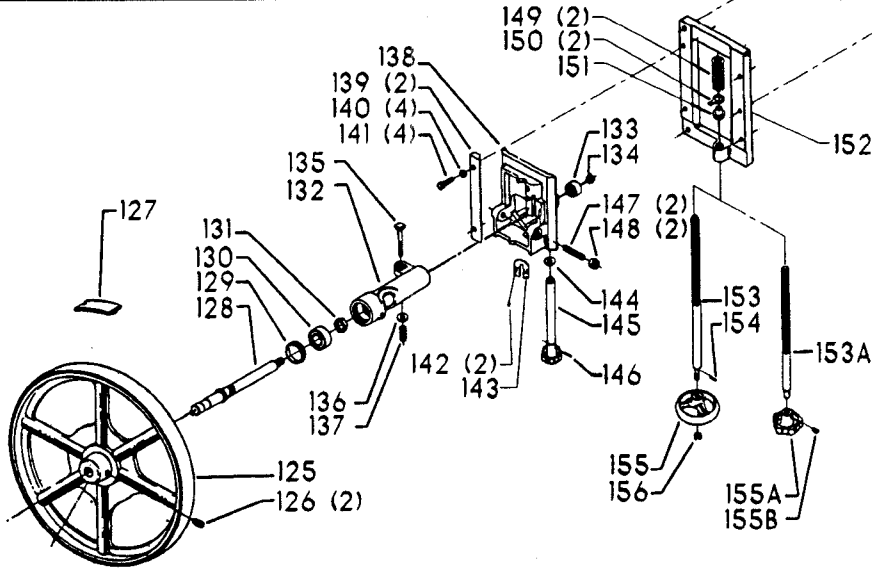

20" METAL CUTTING VARIABLE SPEED BAND SAW (For Units w/Serial No 94D-38976 & Lower)

EARLY MODEL SPEED CONTROL

EARLY MODEL DOOR ASSY

EARLY MODEL CHIP BLOWER

EARLY MODEL UPPER & LOWER BLADE GUIDES

Parts List for 28-665 Type 1

Item Number	Part Number	Description	Qty Required
1	000000-00	No Longer Available	1
2	426050720001	SPEED CHART	1
3	426050555002	GUIDE	1
4	901041900286	SET SCREW	1
5	426053285001	CLUTCH ASSY	1
6	901030100763	CAP SCREW	1
7	901064502250S	DRIVE SCREW	4
8	000000-00	No Longer Available	1
9	901020100554	MACHINE SCREW	1
10	901064502250S	DRIVE SCREW	6
11	426050725030	PLATE	1
12	901020100514	MACHINE SCREW	1
13	426050325001	COUNTER BALANCE	1
14	000000-00	No Longer Available	1
15	489026-00	HEX NUT	1
16	000000-00	No Longer Available	2
17	901020100502	MACHINE SCREW	6
18	000000-00	No Longer Available	1
19	491958-00	LOCK WASHER	8
20	901021400584	SCREW	8
21	000000-00	No Longer Available	1
22	426050685001	LATCH	1
23	5140099-99	LOCK WASHER	2
24	902011201203S	HEX NUT	2
25	901020100561S	MACHINE SCREW	2
26	426047540001	NAMEPLATE	1
27	901064502250S	DRIVE SCREW	4

Parts List for 28-665 Type 1

Item Number	Part Number	Description	Qty Required
55	901041500202	SET SCREW	1
56	426053235002	CHAIN ASSY	1
57	901041900286	SET SCREW	1
58	426050555002	GUIDE	1
59	901020100554	MACHINE SCREW	1
60	000000-00	No Longer Available	2
61	000000-00	No Longer Available	1
62	902011201216	HEX NUT	1
63	000000-00	No Longer Available	1
64	901041500202	SET SCREW	1
65	904100212096	COLLAR	1
66	901041500206	SET SCREW	1
67	438010110021	INSULATOR	1
68	426040175001	BRASS BUSHING	1
69	902010205435S	JAM NUT	2
70	901010600649S	CAP SCREW	2
71	000000-00	No Longer Available	1
72	000000-00	No Longer Available	1
73	426053675002	LEVER ASSY	1
74	905010106716	ROLL PIN	1
75	901041900214	SET SCREW	2
76	489191-00	HEX NUT	2
77	426050315018	REAR COVER	1
78	000000-00	No Longer Available	1
79	901021400584	SCREW	4
81	426050615001	HOSE	1
82	000000-00	No Longer Available	1