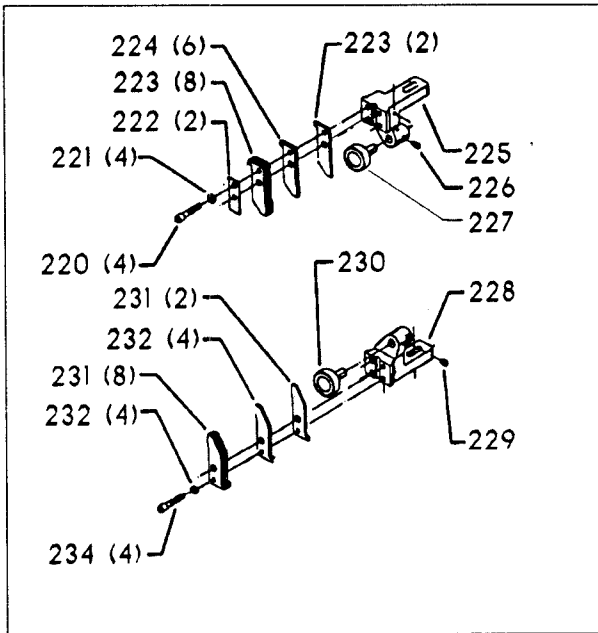

20" METAL CUTTING VARIABLE SPEED BAND SAW (For Units w/Serial No 94D-38976 & Lower)

EARLY MODEL SPEED CONTROL

EARLY MODEL DOOR ASSY

EARLY MODEL CHIP BLOWER

EARLY MODEL UPPER & LOWER BLADE GUIDES

Parts List for 28-665 Type 1

Item Number	Part Number	Description	Qty Required
1	000000-00	No Longer Available	1
2	426050720001	SPEED CHART	1
3	426050555002	GUIDE	1
4	901041900286	SET SCREW	1
5	426053285001	CLUTCH ASSY	1
6	901030100763	CAP SCREW	1
7	901064502250S	DRIVE SCREW	4
8	000000-00	No Longer Available	1
9	901020100554	MACHINE SCREW	1
10	901064502250S	DRIVE SCREW	6
11	426050725030	PLATE	1
12	901020100514	MACHINE SCREW	1
13	426050325001	COUNTER BALANCE	1
14	000000-00	No Longer Available	1
15	489026-00	HEX NUT	1
16	000000-00	No Longer Available	2
17	901020100502	MACHINE SCREW	6
18	000000-00	No Longer Available	1
19	491958-00	LOCK WASHER	8
20	901021400584	SCREW	8
21	000000-00	No Longer Available	1
22	426050685001	LATCH	1
23	5140099-99	LOCK WASHER	2
24	902011201203S	HEX NUT	2
25	901020100561S	MACHINE SCREW	2
26	426047540001	NAMEPLATE	1
27	901064502250S	DRIVE SCREW	4

Parts List for 28-665 Type 1

Item Number	Part Number	Description	Qty Required
55	901041500202	SET SCREW	1
56	426053235002	CHAIN ASSY	1
57	901041900286	SET SCREW	1
58	426050555002	GUIDE	1
59	901020100554	MACHINE SCREW	1
60	000000-00	No Longer Available	2
61	000000-00	No Longer Available	1
62	902011201216	HEX NUT	1
63	000000-00	No Longer Available	1
64	901041500202	SET SCREW	1
65	904100212096	COLLAR	1
66	901041500206	SET SCREW	1
67	438010110021	INSULATOR	1
68	426040175001	BRASS BUSHING	1
69	902010205435S	JAM NUT	2
70	901010600649S	CAP SCREW	2
71	000000-00	No Longer Available	1
72	000000-00	No Longer Available	1
73	426053675002	LEVER ASSY	1
74	905010106716	ROLL PIN	1
75	901041900214	SET SCREW	2
76	489191-00	HEX NUT	2
77	426050315018	REAR COVER	1
78	000000-00	No Longer Available	1
79	901021400584	SCREW	4
81	426050615001	HOSE	1
82	000000-00	No Longer Available	1