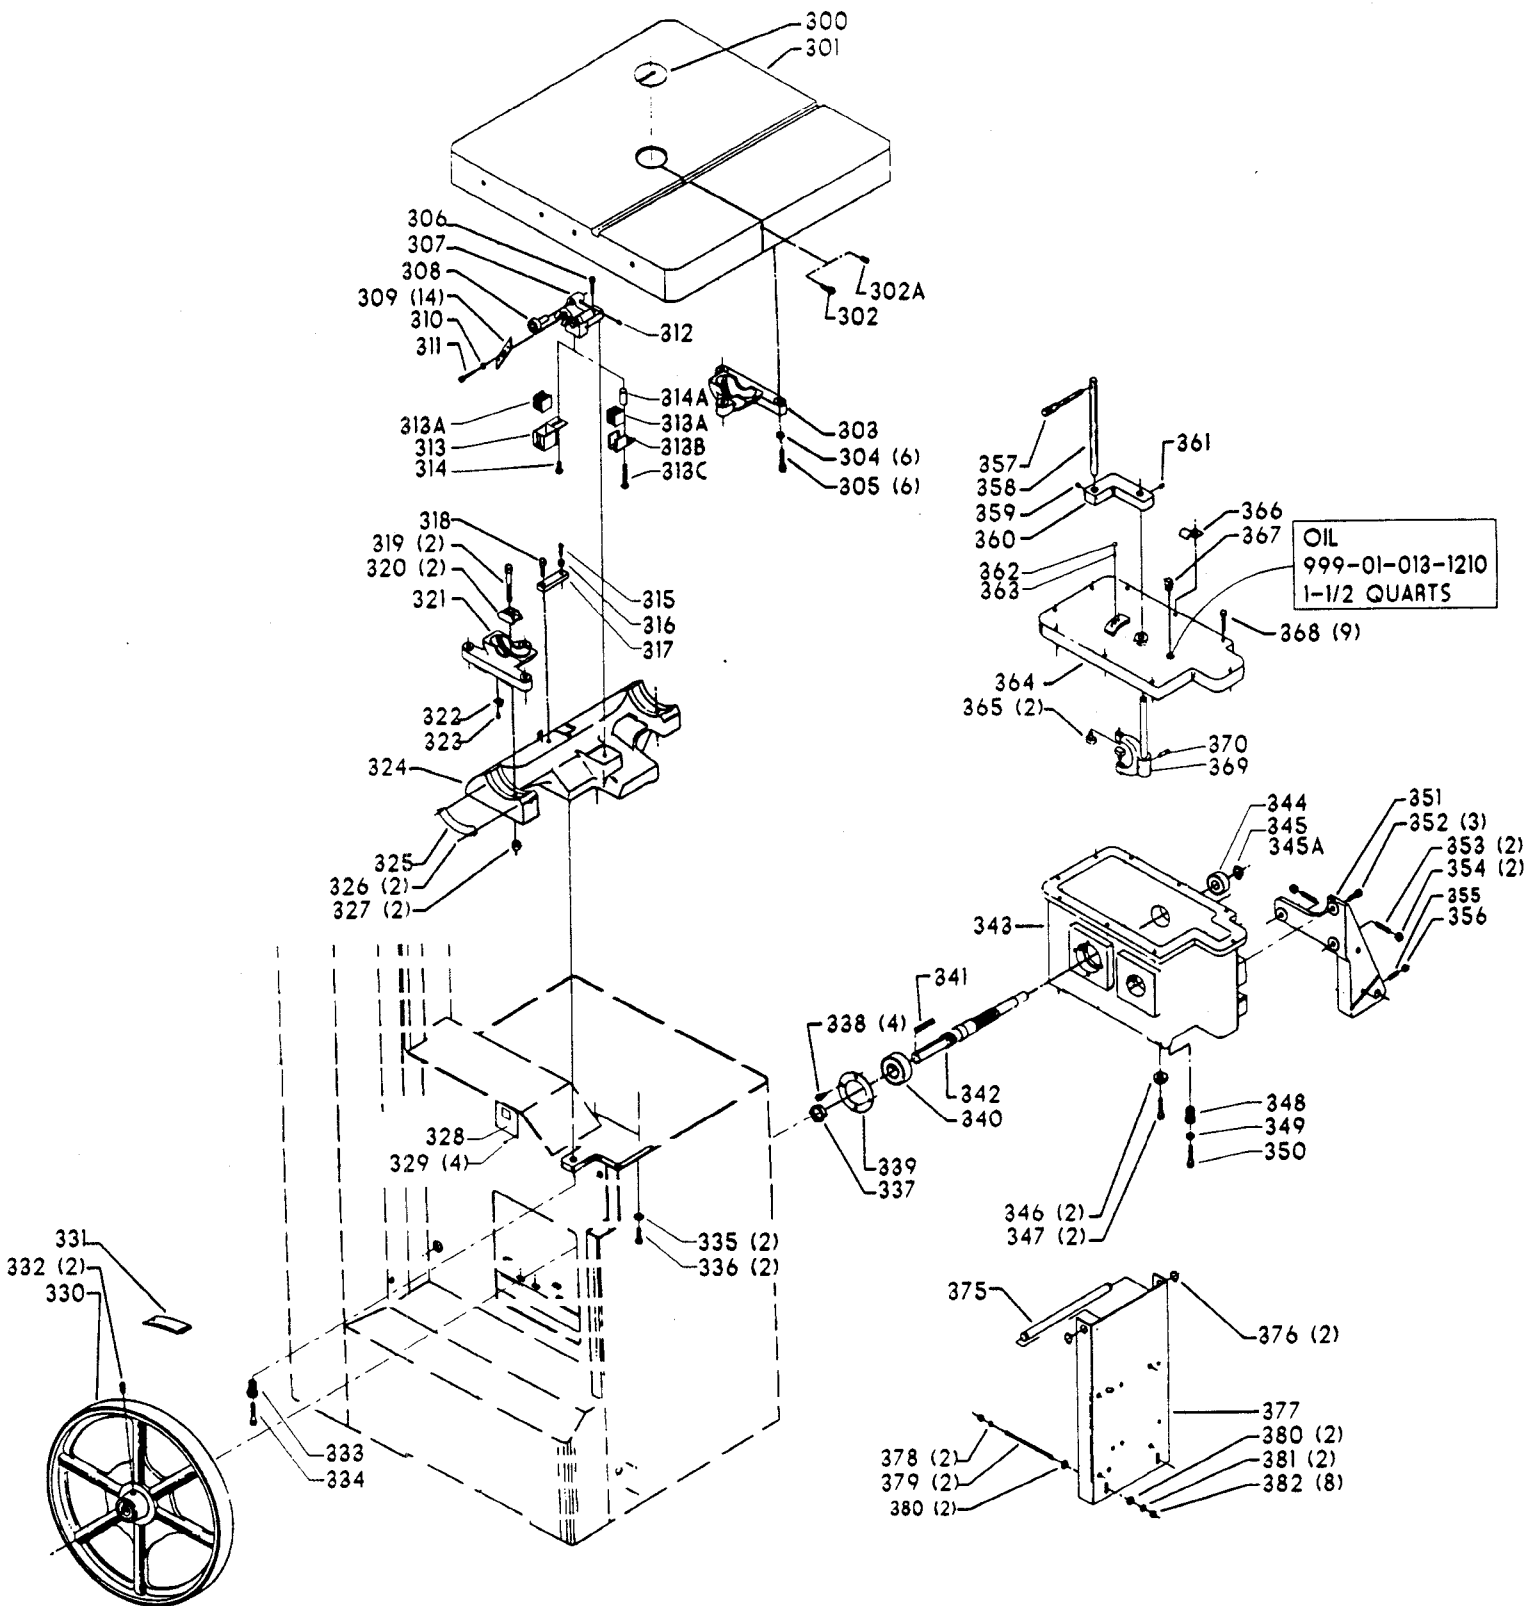

20" METAL CUTTING VARIABLE SPEED BAND SAW (For Units w/Serial No 94D-38976 & Lower)

EARLY MODEL SPEED CONTROL

EARLY MODEL DOOR ASSY

EARLY MODEL CHIP BLOWER

EARLY MODEL UPPER & LOWER BLADE GUIDES

Parts List for 28-665 Type 1

Item Number	Part Number	Description	Qty Required
1	000000-00	No Longer Available	1
2	426050720001	SPEED CHART	1
3	426050555002	GUIDE	1
4	901041900286	SET SCREW	1
5	426053285001	CLUTCH ASSY	1
6	901030100763	CAP SCREW	1
7	901064502250S	DRIVE SCREW	4
8	000000-00	No Longer Available	1
9	901020100554	MACHINE SCREW	1
10	901064502250S	DRIVE SCREW	6
11	426050725030	PLATE	1
12	901020100514	MACHINE SCREW	1
13	426050325001	COUNTER BALANCE	1
14	000000-00	No Longer Available	1
15	489026-00	HEX NUT	1
16	000000-00	No Longer Available	2
17	901020100502	MACHINE SCREW	6
18	000000-00	No Longer Available	1
19	491958-00	LOCK WASHER	8
20	901021400584	SCREW	8
21	000000-00	No Longer Available	1
22	426050685001	LATCH	1
23	5140099-99	LOCK WASHER	2
24	902011201203S	HEX NUT	2
25	901020100561S	MACHINE SCREW	2
26	426047540001	NAMEPLATE	1
27	901064502250S	DRIVE SCREW	4

Parts List for 28-665 Type 1

Item Number	Part Number	Description	Qty Required
55	901041500202	SET SCREW	1
56	426053235002	CHAIN ASSY	1
57	901041900286	SET SCREW	1
58	426050555002	GUIDE	1
59	901020100554	MACHINE SCREW	1
60	000000-00	No Longer Available	2
61	000000-00	No Longer Available	1
62	902011201216	HEX NUT	1
63	000000-00	No Longer Available	1
64	901041500202	SET SCREW	1
65	904100212096	COLLAR	1
66	901041500206	SET SCREW	1
67	438010110021	INSULATOR	1
68	426040175001	BRASS BUSHING	1
69	902010205435S	JAM NUT	2
70	901010600649S	CAP SCREW	2
71	000000-00	No Longer Available	1
72	000000-00	No Longer Available	1
73	426053675002	LEVER ASSY	1
74	905010106716	ROLL PIN	1
75	901041900214	SET SCREW	2
76	489191-00	HEX NUT	2
77	426050315018	REAR COVER	1
78	000000-00	No Longer Available	1
79	901021400584	SCREW	4
81	426050615001	HOSE	1
82	000000-00	No Longer Available	1