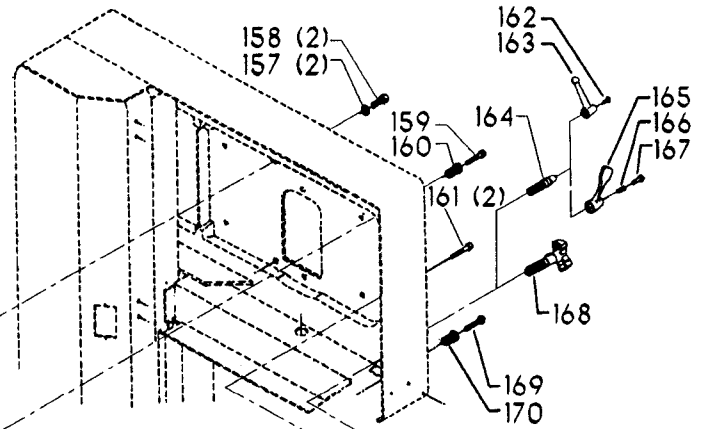

20" METAL CUTTING VARIABLE SPEED BAND SAW (For Units w/Serial No 94D-38976 & Lower)

EARLY MODEL SPEED CONTROL

EARLY MODEL DOOR ASSY

EARLY MODEL CHIP BLOWER

EARLY MODEL UPPER & LOWER BLADE GUIDES

Parts List for 28-665 Type 1