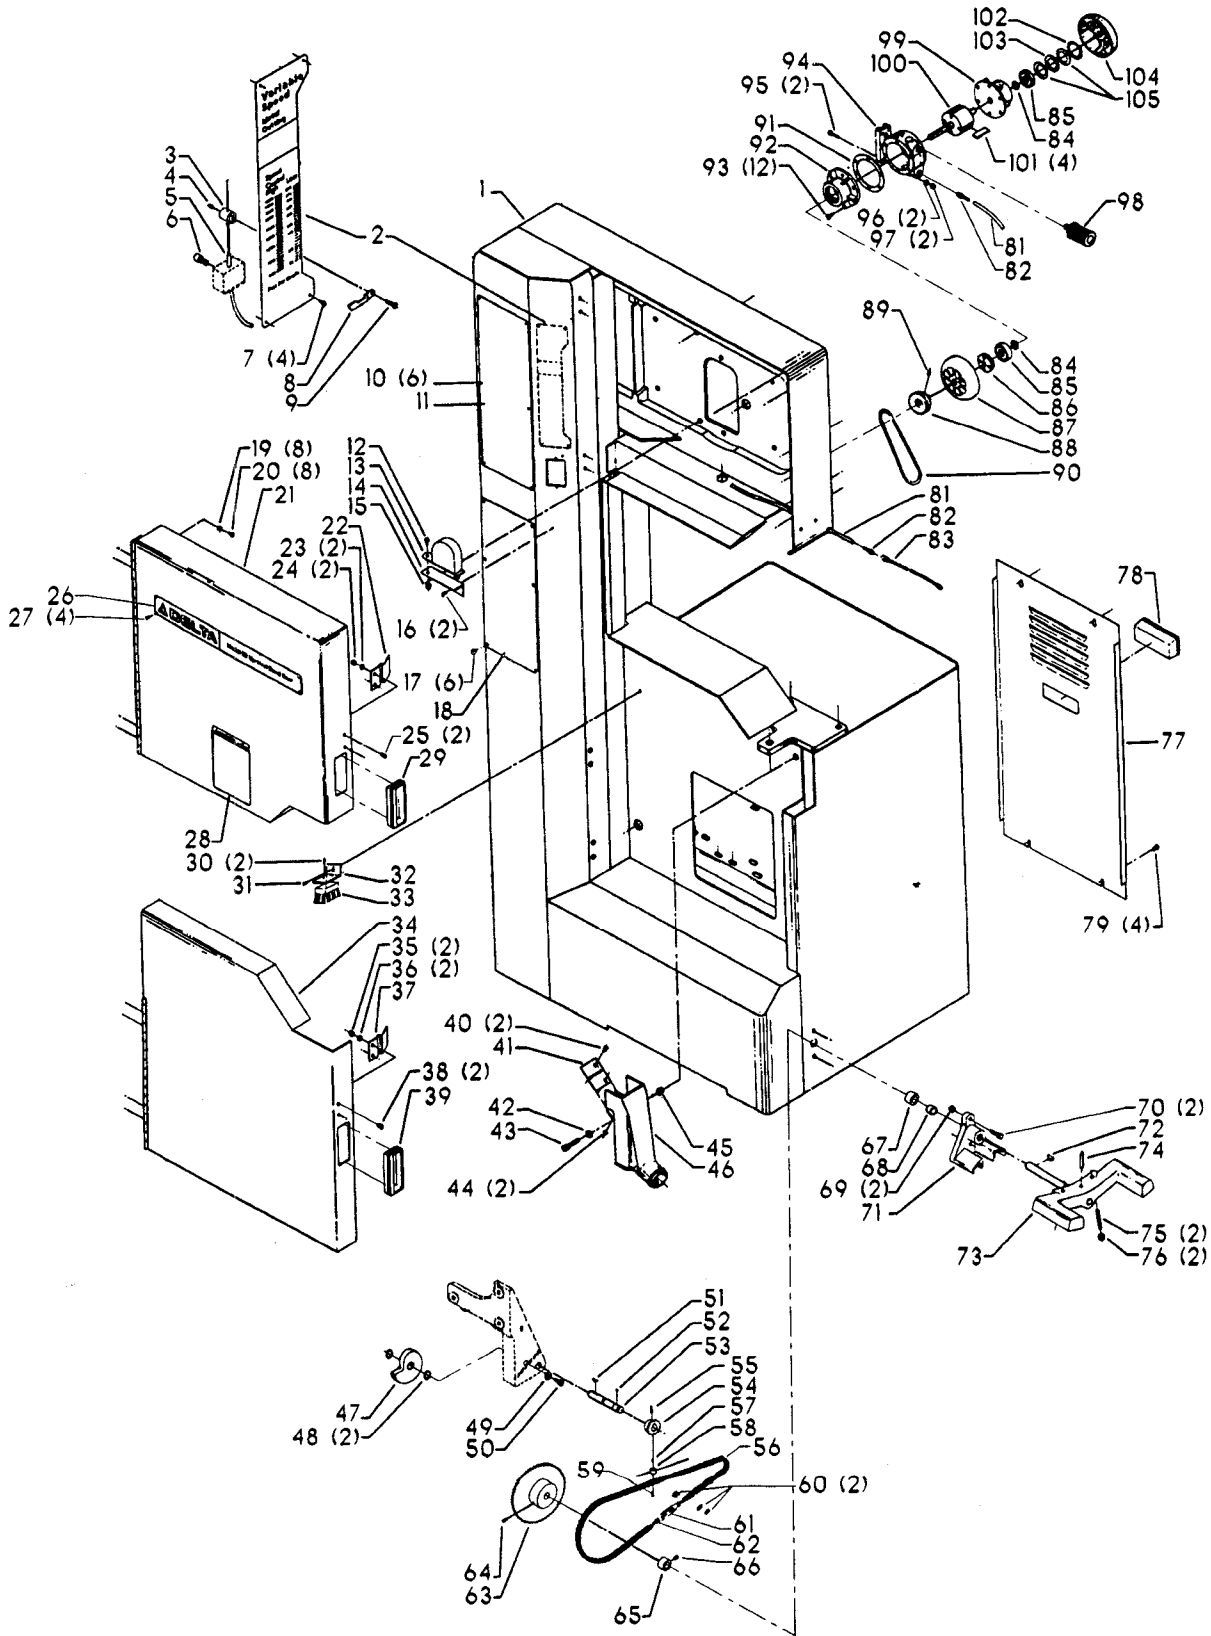

20" METAL CUTTING VARIABLE SPEED BAND SAW (For Units w/Serial No 94D-38976 & Lower)

EARLY MODEL SPEED CONTROL

EARLY MODEL DOOR ASSY

EARLY MODEL CHIP BLOWER

EARLY MODEL UPPER & LOWER BLADE GUIDES

Parts List for 28-665 Type 1

Item Number	Part Number	Description	Qty Required
1	000000-00	No Longer Available	1
2	426050720001	SPEED CHART	1
3	426050555002	GUIDE	1
4	901041900286	SET SCREW	1
5	426053285001	CLUTCH ASSY	1
6	901030100763	CAP SCREW	1
7	901064502250S	DRIVE SCREW	4
8	000000-00	No Longer Available	1
9	901020100554	MACHINE SCREW	1
10	901064502250S	DRIVE SCREW	6
11	426050725030	PLATE	1
12	901020100514	MACHINE SCREW	1
13	426050325001	COUNTER BALANCE	1
14	000000-00	No Longer Available	1
15	489026-00	HEX NUT	1
16	000000-00	No Longer Available	2
17	901020100502	MACHINE SCREW	6
18	000000-00	No Longer Available	1
19	491958-00	LOCK WASHER	8
20	901021400584	SCREW	8
21	000000-00	No Longer Available	1
22	426050685001	LATCH	1
23	5140099-99	LOCK WASHER	2
24	902011201203S	HEX NUT	2
25	901020100561S	MACHINE SCREW	2
26	426047540001	NAMEPLATE	1
27	901064502250S	DRIVE SCREW	4

Parts List for 28-665 Type 1

Item Number	Part Number	Description	Qty Required
55	901041500202	SET SCREW	1
56	426053235002	CHAIN ASSY	1
57	901041900286	SET SCREW	1
58	426050555002	GUIDE	1
59	901020100554	MACHINE SCREW	1
60	000000-00	No Longer Available	2
61	000000-00	No Longer Available	1
62	902011201216	HEX NUT	1
63	000000-00	No Longer Available	1
64	901041500202	SET SCREW	1
65	904100212096	COLLAR	1
66	901041500206	SET SCREW	1
67	438010110021	INSULATOR	1
68	426040175001	BRASS BUSHING	1
69	902010205435S	JAM NUT	2
70	901010600649S	CAP SCREW	2
71	000000-00	No Longer Available	1
72	000000-00	No Longer Available	1
73	426053675002	LEVER ASSY	1
74	905010106716	ROLL PIN	1
75	901041900214	SET SCREW	2
76	489191-00	HEX NUT	2
77	426050315018	REAR COVER	1
78	000000-00	No Longer Available	1
79	901021400584	SCREW	4
81	426050615001	HOSE	1
82	000000-00	No Longer Available	1