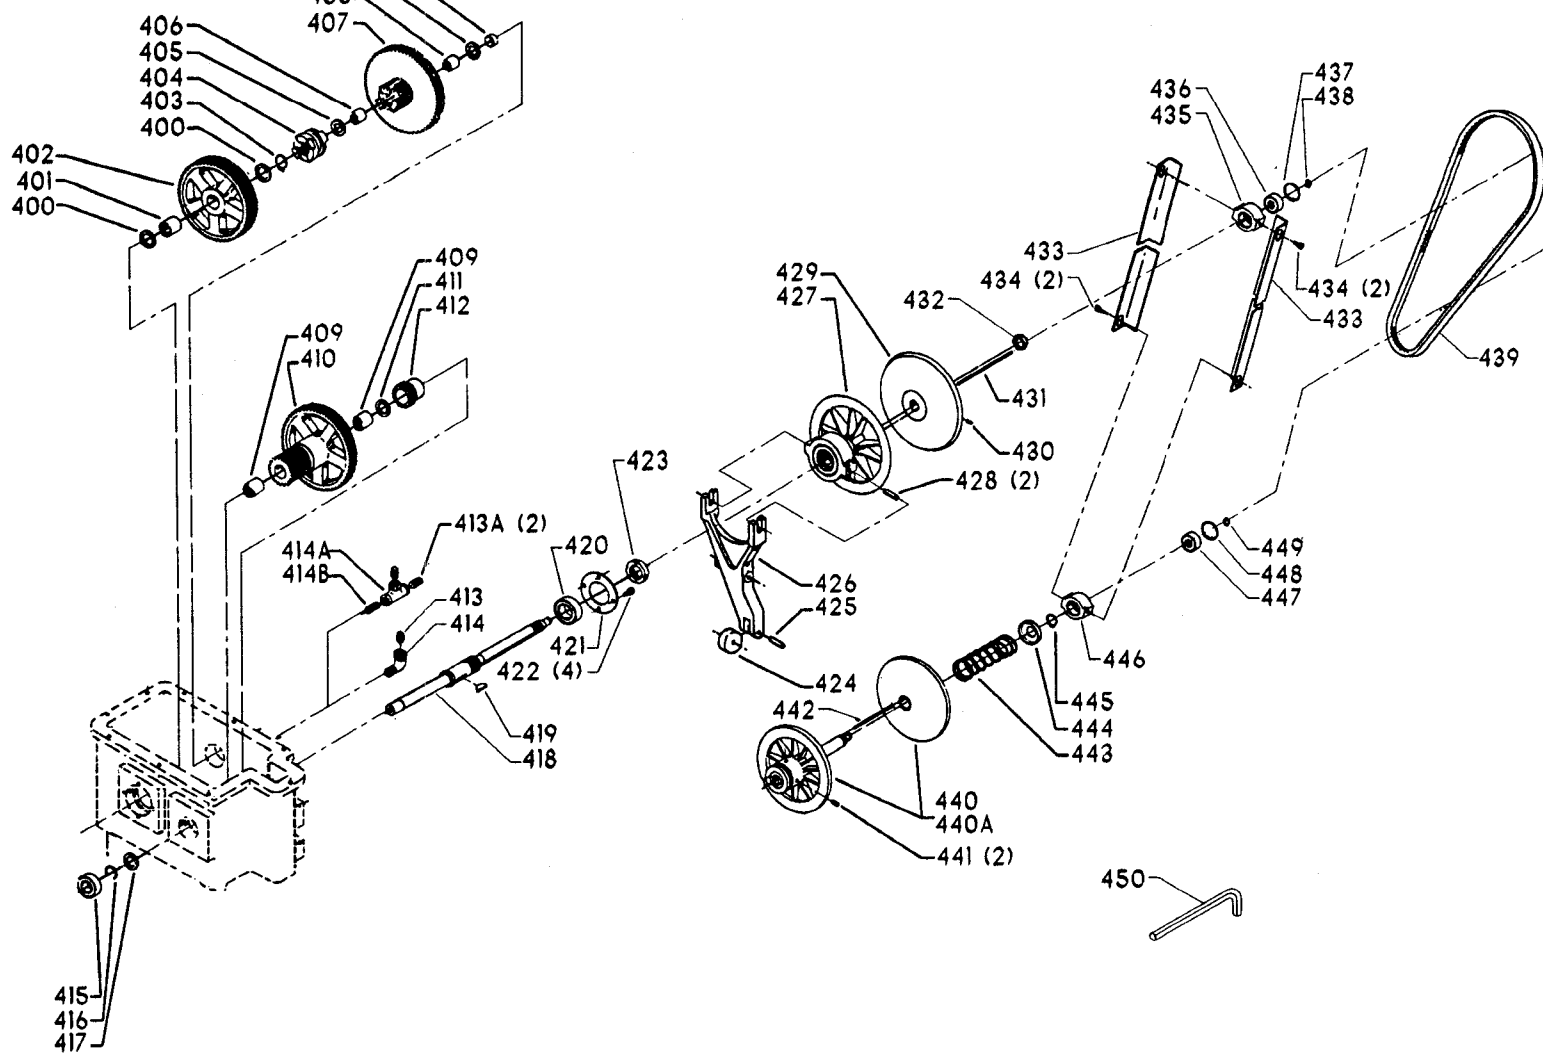

20" METAL CUTTING VARIABLE SPEED BAND SAW (For Units w/Serial No 94D-38976 & Lower)

EARLY MODEL SPEED CONTROL

EARLY MODEL DOOR ASSY

EARLY MODEL CHIP BLOWER

EARLY MODEL UPPER & LOWER BLADE GUIDES

Parts List for 28-665 Type 1

Item Number	Part Number	Description	Qty Required
1	000000-00	No Longer Available	1
2	426050720001	SPEED CHART	1
3	426050555002	GUIDE	1
4	901041900286	SET SCREW	1
5	426053285001	CLUTCH ASSY	1
6	901030100763	CAP SCREW	1
7	901064502250S	DRIVE SCREW	4
8	000000-00	No Longer Available	1
9	901020100554	MACHINE SCREW	1
10	901064502250S	DRIVE SCREW	6
11	426050725030	PLATE	1
12	901020100514	MACHINE SCREW	1
13	426050325001	COUNTER BALANCE	1
14	000000-00	No Longer Available	1
15	489026-00	HEX NUT	1
16	000000-00	No Longer Available	2
17	901020100502	MACHINE SCREW	6
18	000000-00	No Longer Available	1
19	491958-00	LOCK WASHER	8
20	901021400584	SCREW	8
21	000000-00	No Longer Available	1
22	426050685001	LATCH	1
23	5140099-99	LOCK WASHER	2
24	902011201203S	HEX NUT	2
25	901020100561S	MACHINE SCREW	2
26	426047540001	NAMEPLATE	1
27	901064502250S	DRIVE SCREW	4

Parts List for 28-665 Type 1

Item Number	Part Number	Description	Qty Required
55	901041500202	SET SCREW	1
56	426053235002	CHAIN ASSY	1
57	901041900286	SET SCREW	1
58	426050555002	GUIDE	1
59	901020100554	MACHINE SCREW	1
60	000000-00	No Longer Available	2
61	000000-00	No Longer Available	1
62	902011201216	HEX NUT	1
63	000000-00	No Longer Available	1
64	901041500202	SET SCREW	1
65	904100212096	COLLAR	1
66	901041500206	SET SCREW	1
67	438010110021	INSULATOR	1
68	426040175001	BRASS BUSHING	1
69	902010205435S	JAM NUT	2
70	901010600649S	CAP SCREW	2
71	000000-00	No Longer Available	1
72	000000-00	No Longer Available	1
73	426053675002	LEVER ASSY	1
74	905010106716	ROLL PIN	1
75	901041900214	SET SCREW	2
76	489191-00	HEX NUT	2
77	426050315018	REAR COVER	1
78	000000-00	No Longer Available	1
79	901021400584	SCREW	4
81	426050615001	HOSE	1
82	000000-00	No Longer Available	1