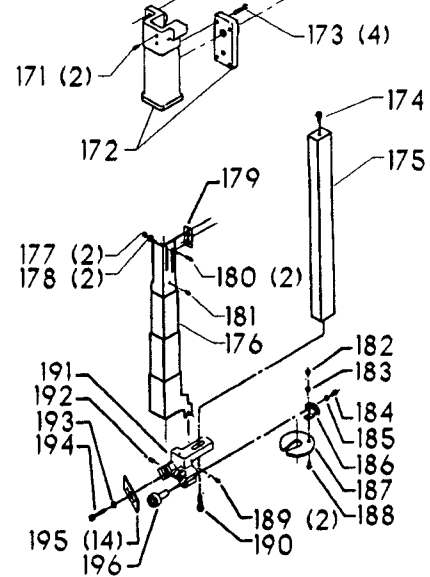

20" METAL CUTTING VARIABLE SPEED BAND SAW (For Units w/Serial No 94D-38976 & Lower)

EARLY MODEL SPEED CONTROL

EARLY MODEL DOOR ASSY

EARLY MODEL CHIP BLOWER

EARLY MODEL UPPER & LOWER BLADE GUIDES

Parts List for 28-665 Type 1

Item Number	Part Number	Description	Qty Required
1	000000-00	No Longer Available	1
2	426050720001	SPEED CHART	1
3	426050555002	GUIDE	1
4	901041900286	SET SCREW	1
5	426053285001	CLUTCH ASSY	1
6	901030100763	CAP SCREW	1
7	901064502250S	DRIVE SCREW	4
8	000000-00	No Longer Available	1
9	901020100554	MACHINE SCREW	1
10	901064502250S	DRIVE SCREW	6
11	426050725030	PLATE	1
12	901020100514	MACHINE SCREW	1
13	426050325001	COUNTER BALANCE	1
14	000000-00	No Longer Available	1
15	489026-00	HEX NUT	1
16	000000-00	No Longer Available	2
17	901020100502	MACHINE SCREW	6
18	000000-00	No Longer Available	1
19	491958-00	LOCK WASHER	8
20	901021400584	SCREW	8
21	000000-00	No Longer Available	1
22	426050685001	LATCH	1
23	5140099-99	LOCK WASHER	2
24	902011201203S	HEX NUT	2
25	901020100561S	MACHINE SCREW	2
26	426047540001	NAMEPLATE	1
27	901064502250S	DRIVE SCREW	4

Parts List for 28-665 Type 1

Item Number	Part Number	Description	Qty Required
55	901041500202	SET SCREW	1
56	426053235002	CHAIN ASSY	1
57	901041900286	SET SCREW	1
58	426050555002	GUIDE	1
59	901020100554	MACHINE SCREW	1
60	000000-00	No Longer Available	2
61	000000-00	No Longer Available	1
62	902011201216	HEX NUT	1
63	000000-00	No Longer Available	1
64	901041500202	SET SCREW	1
65	904100212096	COLLAR	1
66	901041500206	SET SCREW	1
67	438010110021	INSULATOR	1
68	426040175001	BRASS BUSHING	1
69	902010205435S	JAM NUT	2
70	901010600649S	CAP SCREW	2
71	000000-00	No Longer Available	1
72	000000-00	No Longer Available	1
73	426053675002	LEVER ASSY	1
74	905010106716	ROLL PIN	1
75	901041900214	SET SCREW	2
76	489191-00	HEX NUT	2
77	426050315018	REAR COVER	1
78	000000-00	No Longer Available	1
79	901021400584	SCREW	4
81	426050615001	HOSE	1
82	000000-00	No Longer Available	1