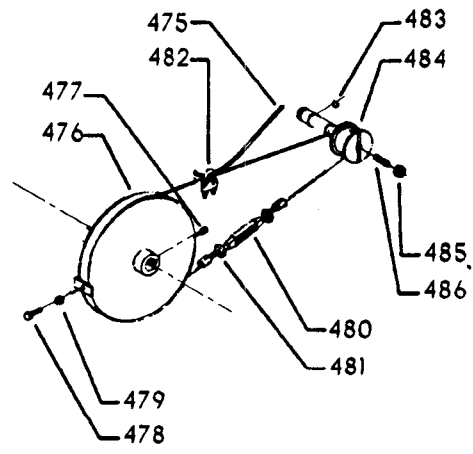

20" METAL CUTTING VARIABLE SPEED BAND SAW (For Units w/Serial No 94D-38976 & Lower)

EARLY MODEL SPEED CONTROL

EARLY MODEL DOOR ASSY

EARLY MODEL CHIP BLOWER

EARLY MODEL UPPER & LOWER BLADE GUIDES

Parts List for 28-665 Type 1

Item Number	Part Number	Description	Qty Required
1	000000-00	No Longer Available	1
2	426050720001	SPEED CHART	1
3	426050555002	GUIDE	1
4	901041900286	SET SCREW	1
5	426053285001	CLUTCH ASSY	1
6	901030100763	CAP SCREW	1
7	901064502250S	DRIVE SCREW	4
8	000000-00	No Longer Available	1
9	901020100554	MACHINE SCREW	1
10	901064502250S	DRIVE SCREW	6
11	426050725030	PLATE	1
12	901020100514	MACHINE SCREW	1
13	426050325001	COUNTER BALANCE	1
14	000000-00	No Longer Available	1
15	489026-00	HEX NUT	1
16	000000-00	No Longer Available	2
17	901020100502	MACHINE SCREW	6
18	000000-00	No Longer Available	1
19	491958-00	LOCK WASHER	8
20	901021400584	SCREW	8
21	000000-00	No Longer Available	1
22	426050685001	LATCH	1
23	5140099-99	LOCK WASHER	2
24	902011201203S	HEX NUT	2
25	901020100561S	MACHINE SCREW	2
26	426047540001	NAMEPLATE	1
27	901064502250S	DRIVE SCREW	4

Parts List for 28-665 Type 1

Item Number	Part Number	Description	Qty Required
426	426050675012	LEVER	1
427	000000-00	No Longer Available	1
427	426053795001	PULLEY	1
428	905010102728	ROLL PIN	2
429	926059925531	FIXED PULLEY ASSY	1
430	901041500232S	SET SCREW	1
431	402041085012	NYLON ROD	1
432	426040795006	JAM NUT	1
433	426051085007	ROD	1
434	901010600611S	CAP SCREW	4
435	000000-00	No Longer Available	1
435	426050795011	RETAINER	1
436	920040124029	BEARING	1
437	904151020180	RING	1
438	904150107042	RING	1
439	49-159	V5 V-BELT 55 IN OC	1
440	000000-00	No Longer Available	1
440	926059925513	MOTOR PULLEY ASSY	1
441	901041500217	SET SCREW	2
442	402041085020	ROD	1
443	928016018891	SPRING	1
444	402070795009	RETAINER	1
445	000000-00	No Longer Available	1
446	000000-00	No Longer Available	1
446	426050795011	RETAINER	1
447	920040124029	BEARING	1
448	904151020180	RING	1