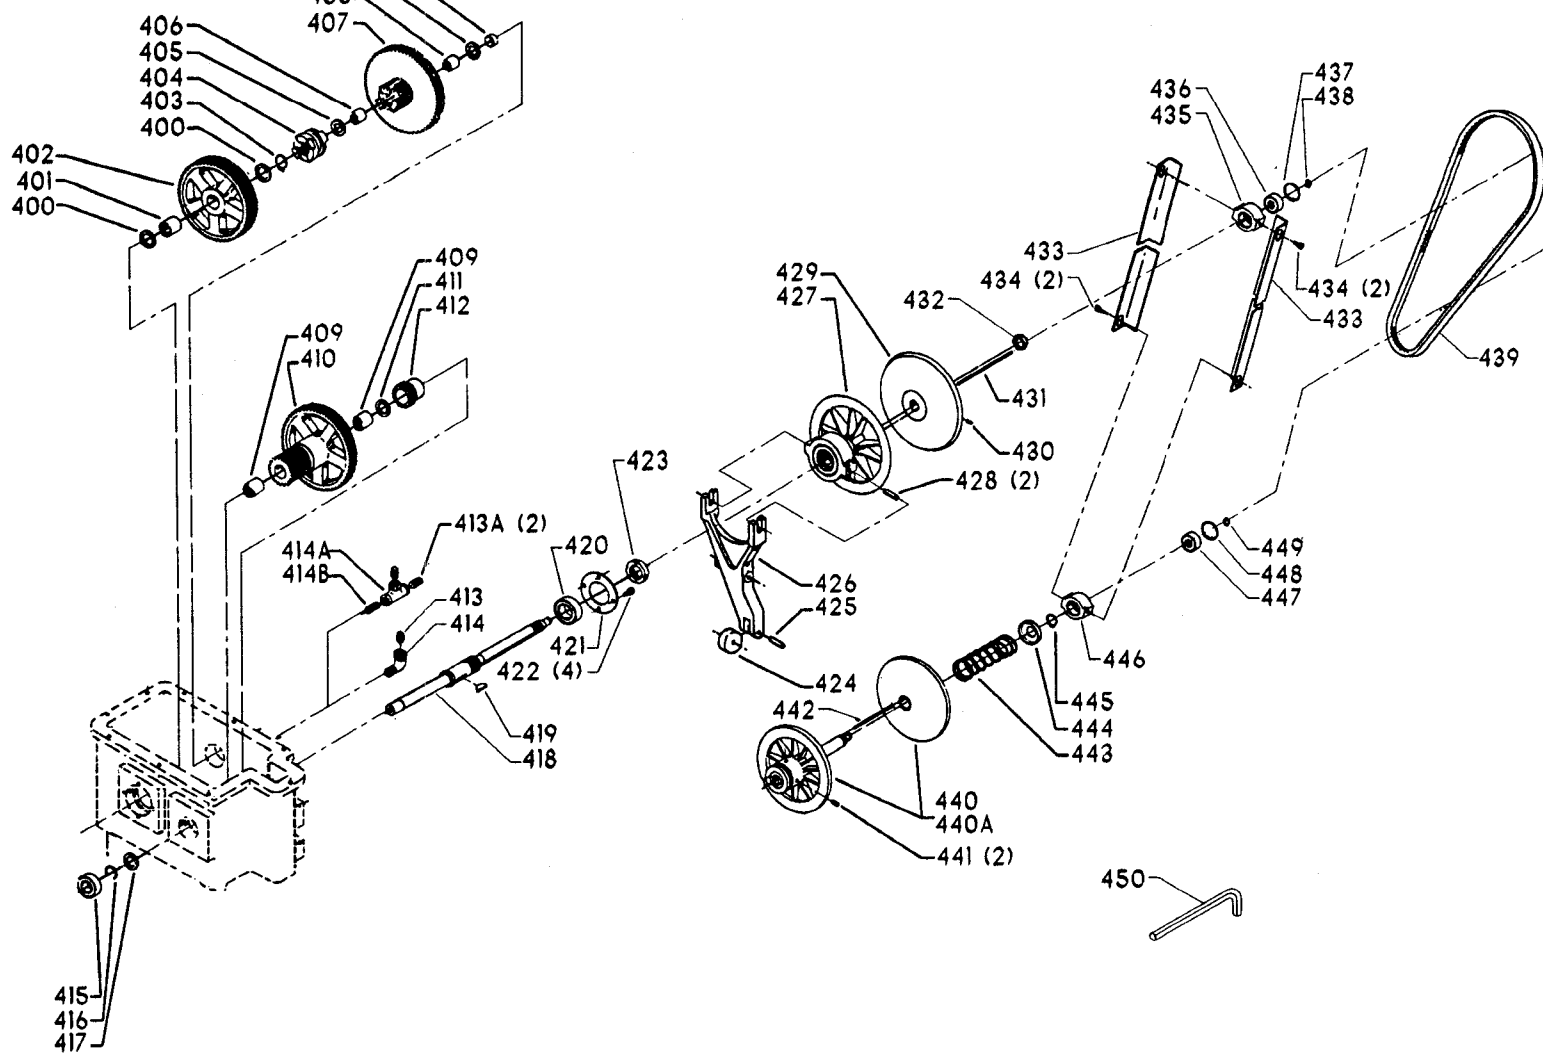

## 20" METAL CUTTING VARIABLE SPEED BAND SAW (For Units w/Serial No 94D-38976 & Lower)

**EARLY MODEL SPEED CONTROL**

**EARLY MODEL DOOR ASSY**

**EARLY MODEL CHIP BLOWER**

**EARLY MODEL UPPER & LOWER BLADE GUIDES**

## Parts List for 28-663 Type 1

Item Number	Part Number	Description	Qty Required
1	000000-00	No Longer Available	1
2	426050720001	SPEED CHART	1
3	426050555002	GUIDE	1
4	901041900286	SET SCREW	1
5	426053285001	CLUTCH ASSY	1
6	901030100763	CAP SCREW	1
7	901064502250S	DRIVE SCREW	4
8	000000-00	No Longer Available	1
9	901020100554	MACHINE SCREW	1
10	901064502250S	DRIVE SCREW	6
11	426050725030	PLATE	1
12	901020100514	MACHINE SCREW	1
13	426050325001	COUNTER BALANCE	1
14	000000-00	No Longer Available	1
15	489026-00	HEX NUT	1
16	000000-00	No Longer Available	2
17	901020100502	MACHINE SCREW	6
18	000000-00	No Longer Available	1
19	491958-00	LOCK WASHER	8
20	901021400584	SCREW	8
21	000000-00	No Longer Available	1
22	426050685001	LATCH	1
23	5140099-99	LOCK WASHER	2
24	902011201203S	HEX NUT	2
25	901020100561S	MACHINE SCREW	2
26	426047540001	NAMEPLATE	1
27	901064502250S	DRIVE SCREW	4

## Parts List for 28-663 Type 1

Item Number	Part Number	Description	Qty Required
55	901041500202	SET SCREW	1
56	426053235002	CHAIN ASSY	1
57	901041900286	SET SCREW	1
58	426050555002	GUIDE	1
59	901020100554	MACHINE SCREW	1
60	000000-00	No Longer Available	2
61	000000-00	No Longer Available	1
62	902011201216	HEX NUT	1
63	000000-00	No Longer Available	1
64	901041500202	SET SCREW	1
65	904100212096	COLLAR	1
66	901041500206	SET SCREW	1
67	438010110021	INSULATOR	1
68	426040175001	BRASS BUSHING	1
69	902010205435S	JAM NUT	2
70	901010600649S	CAP SCREW	2
71	000000-00	No Longer Available	1
72	000000-00	No Longer Available	1
73	426053675002	LEVER ASSY	1
74	905010106716	ROLL PIN	1
75	901041900214	SET SCREW	2
76	489191-00	HEX NUT	2
77	426050315018	REAR COVER	1
78	000000-00	No Longer Available	1
79	901021400584	SCREW	4
81	426050615001	HOSE	1
82	000000-00	No Longer Available	1