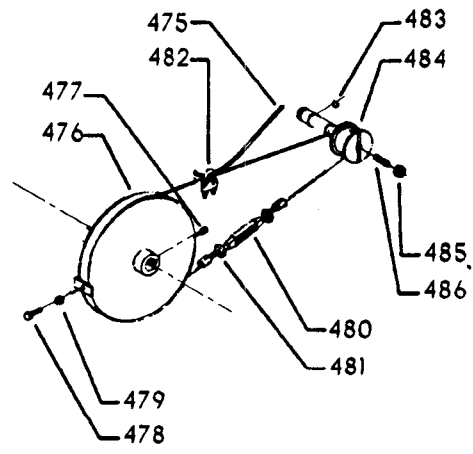

## 20" METAL CUTTING VARIABLE SPEED BAND SAW (For Units w/Serial No 94D-38976 & Lower)

**EARLY MODEL SPEED CONTROL**

**EARLY MODEL DOOR ASSY**

**EARLY MODEL CHIP BLOWER**

**EARLY MODEL UPPER & LOWER BLADE GUIDES**

## Parts List for 28-663 Type 1

Item Number	Part Number	Description	Qty Required
1	000000-00	No Longer Available	1
2	426050720001	SPEED CHART	1
3	426050555002	GUIDE	1
4	901041900286	SET SCREW	1
5	426053285001	CLUTCH ASSY	1
6	901030100763	CAP SCREW	1
7	901064502250S	DRIVE SCREW	4
8	000000-00	No Longer Available	1
9	901020100554	MACHINE SCREW	1
10	901064502250S	DRIVE SCREW	6
11	426050725030	PLATE	1
12	901020100514	MACHINE SCREW	1
13	426050325001	COUNTER BALANCE	1
14	000000-00	No Longer Available	1
15	489026-00	HEX NUT	1
16	000000-00	No Longer Available	2
17	901020100502	MACHINE SCREW	6
18	000000-00	No Longer Available	1
19	491958-00	LOCK WASHER	8
20	901021400584	SCREW	8
21	000000-00	No Longer Available	1
22	426050685001	LATCH	1
23	5140099-99	LOCK WASHER	2
24	902011201203S	HEX NUT	2
25	901020100561S	MACHINE SCREW	2
26	426047540001	NAMEPLATE	1
27	901064502250S	DRIVE SCREW	4

## Parts List for 28-663 Type 1

Item Number	Part Number	Description	Qty Required
426	426050675012	LEVER	1
427	000000-00	No Longer Available	1
427	426053795001	PULLEY	1
428	905010102728	ROLL PIN	2
429	926059925531	FIXED PULLEY ASSY	1
430	901041500232S	SET SCREW	1
431	402041085012	NYLON ROD	1
432	426040795006	JAM NUT	1
433	426051085007	ROD	1
434	901010600611S	CAP SCREW	4
435	000000-00	No Longer Available	1
435	426050795011	RETAINER	1
436	920040124029	BEARING	1
437	904151020180	RING	1
438	904150107042	RING	1
439	49-159	V5 V-BELT 55 IN OC	1
440	000000-00	No Longer Available	1
440	926059925513	MOTOR PULLEY ASSY	1
441	901041500217	SET SCREW	2
442	402041085020	ROD	1
443	928016018891	SPRING	1
444	402070795009	RETAINER	1
445	000000-00	No Longer Available	1
446	000000-00	No Longer Available	1
446	426050795011	RETAINER	1
447	920040124029	BEARING	1
448	904151020180	RING	1