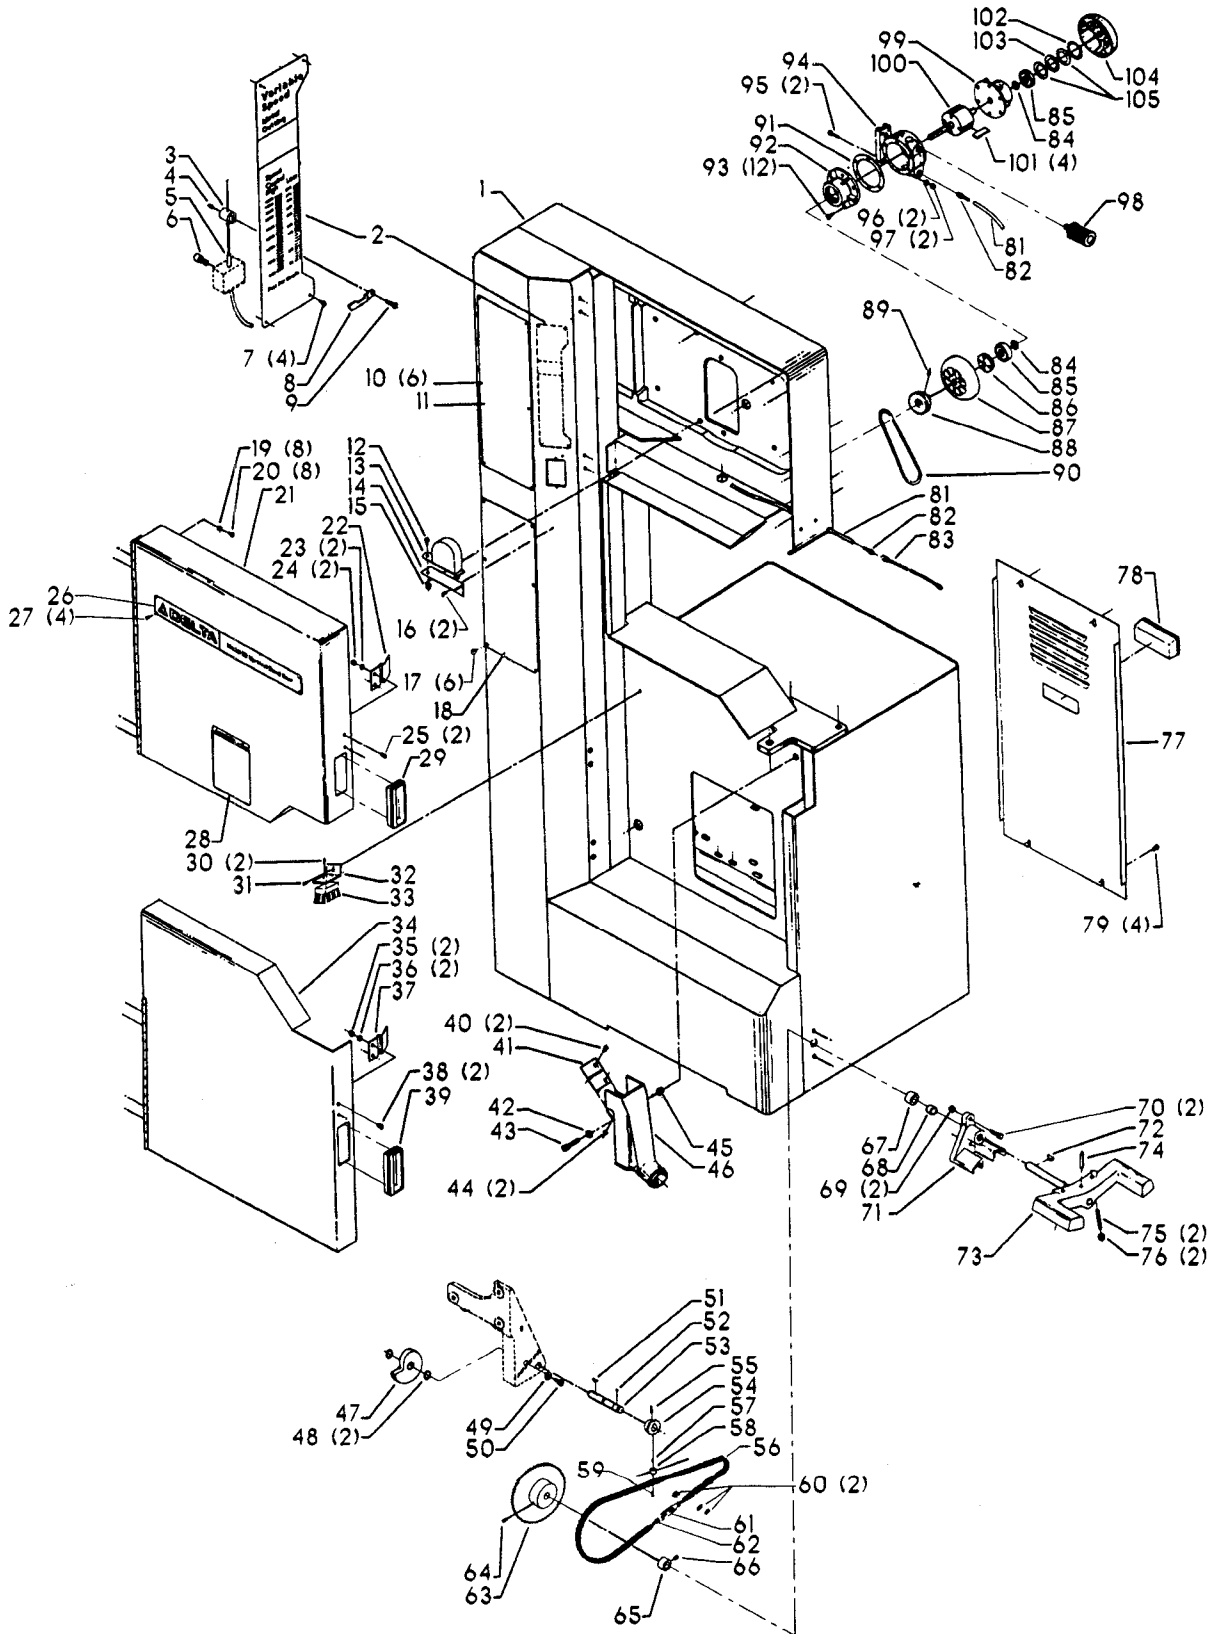

## 20" METAL CUTTING VARIABLE SPEED BAND SAW (For Units w/Serial No 94D-38976 & Lower)

**EARLY MODEL SPEED CONTROL**

**EARLY MODEL DOOR ASSY**

**EARLY MODEL CHIP BLOWER**

**EARLY MODEL UPPER & LOWER BLADE GUIDES**

## Parts List for 28-663 Type 1

Item Number	Part Number	Description	Qty Required
1	000000-00	No Longer Available	1
2	426050720001	SPEED CHART	1
3	426050555002	GUIDE	1
4	901041900286	SET SCREW	1
5	426053285001	CLUTCH ASSY	1
6	901030100763	CAP SCREW	1
7	901064502250S	DRIVE SCREW	4
8	000000-00	No Longer Available	1
9	901020100554	MACHINE SCREW	1
10	901064502250S	DRIVE SCREW	6
11	426050725030	PLATE	1
12	901020100514	MACHINE SCREW	1
13	426050325001	COUNTER BALANCE	1
14	000000-00	No Longer Available	1
15	489026-00	HEX NUT	1
16	000000-00	No Longer Available	2
17	901020100502	MACHINE SCREW	6
18	000000-00	No Longer Available	1
19	491958-00	LOCK WASHER	8
20	901021400584	SCREW	8
21	000000-00	No Longer Available	1
22	426050685001	LATCH	1
23	5140099-99	LOCK WASHER	2
24	902011201203S	HEX NUT	2
25	901020100561S	MACHINE SCREW	2
26	426047540001	NAMEPLATE	1
27	901064502250S	DRIVE SCREW	4

## Parts List for 28-663 Type 1

Item Number	Part Number	Description	Qty Required
55	901041500202	SET SCREW	1
56	426053235002	CHAIN ASSY	1
57	901041900286	SET SCREW	1
58	426050555002	GUIDE	1
59	901020100554	MACHINE SCREW	1
60	000000-00	No Longer Available	2
61	000000-00	No Longer Available	1
62	902011201216	HEX NUT	1
63	000000-00	No Longer Available	1
64	901041500202	SET SCREW	1
65	904100212096	COLLAR	1
66	901041500206	SET SCREW	1
67	438010110021	INSULATOR	1
68	426040175001	BRASS BUSHING	1
69	902010205435S	JAM NUT	2
70	901010600649S	CAP SCREW	2
71	000000-00	No Longer Available	1
72	000000-00	No Longer Available	1
73	426053675002	LEVER ASSY	1
74	905010106716	ROLL PIN	1
75	901041900214	SET SCREW	2
76	489191-00	HEX NUT	2
77	426050315018	REAR COVER	1
78	000000-00	No Longer Available	1
79	901021400584	SCREW	4
81	426050615001	HOSE	1
82	000000-00	No Longer Available	1