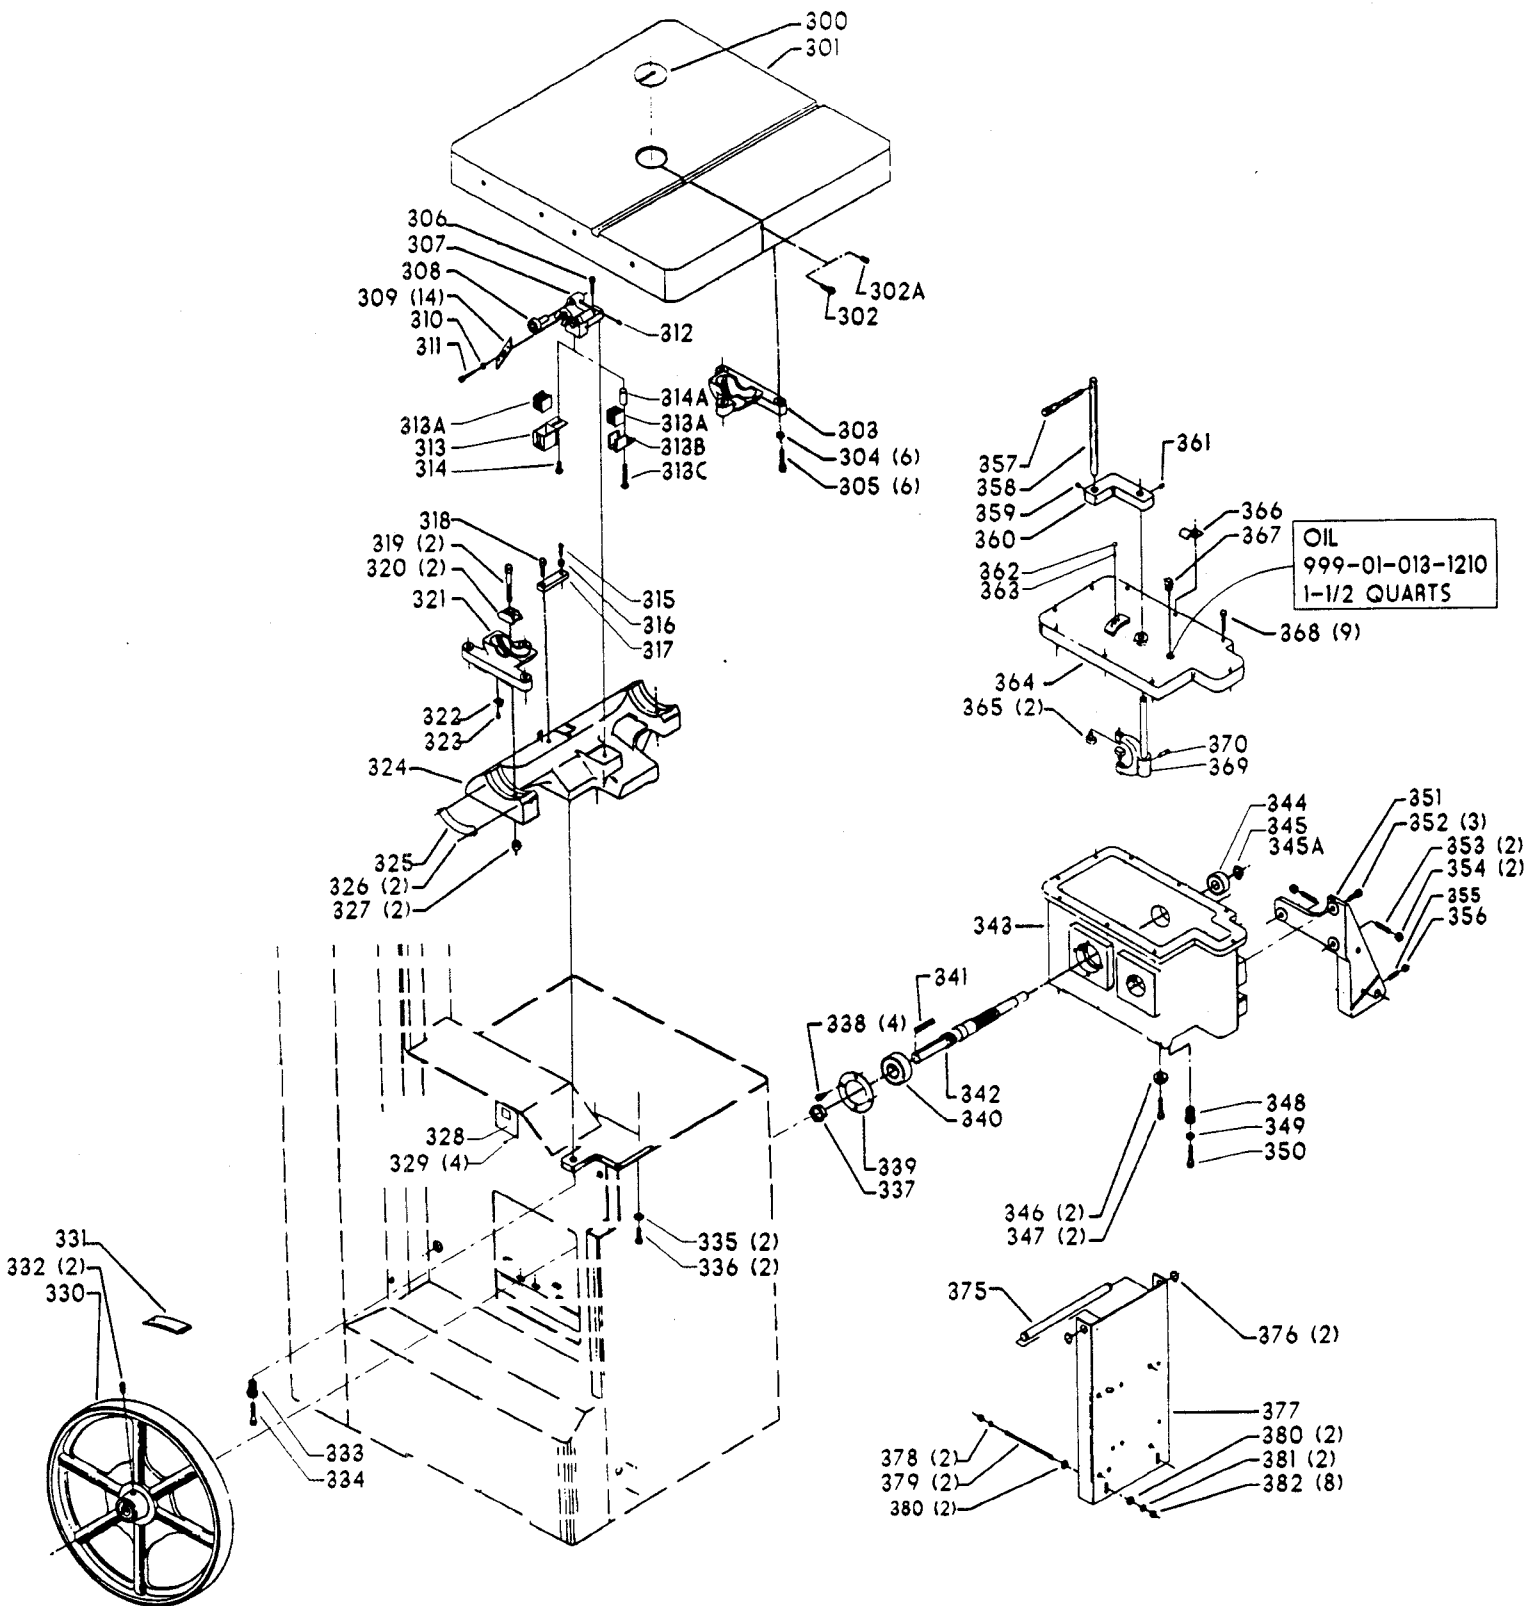

## 20" METAL CUTTING VARIABLE SPEED BAND SAW (For Units w/Serial No 94D-38976 & Lower)

**EARLY MODEL SPEED CONTROL**

**EARLY MODEL DOOR ASSY**

**EARLY MODEL CHIP BLOWER**

**EARLY MODEL UPPER & LOWER BLADE GUIDES**

## Parts List for 28-663 Type 1

Item Number	Part Number	Description	Qty Required
1	000000-00	No Longer Available	1
2	426050720001	SPEED CHART	1
3	426050555002	GUIDE	1
4	901041900286	SET SCREW	1
5	426053285001	CLUTCH ASSY	1
6	901030100763	CAP SCREW	1
7	901064502250S	DRIVE SCREW	4
8	000000-00	No Longer Available	1
9	901020100554	MACHINE SCREW	1
10	901064502250S	DRIVE SCREW	6
11	426050725030	PLATE	1
12	901020100514	MACHINE SCREW	1
13	426050325001	COUNTER BALANCE	1
14	000000-00	No Longer Available	1
15	489026-00	HEX NUT	1
16	000000-00	No Longer Available	2
17	901020100502	MACHINE SCREW	6
18	000000-00	No Longer Available	1
19	491958-00	LOCK WASHER	8
20	901021400584	SCREW	8
21	000000-00	No Longer Available	1
22	426050685001	LATCH	1
23	5140099-99	LOCK WASHER	2
24	902011201203S	HEX NUT	2
25	901020100561S	MACHINE SCREW	2
26	426047540001	NAMEPLATE	1
27	901064502250S	DRIVE SCREW	4

## Parts List for 28-663 Type 1

Item Number	Part Number	Description	Qty Required
55	901041500202	SET SCREW	1
56	426053235002	CHAIN ASSY	1
57	901041900286	SET SCREW	1
58	426050555002	GUIDE	1
59	901020100554	MACHINE SCREW	1
60	000000-00	No Longer Available	2
61	000000-00	No Longer Available	1
62	902011201216	HEX NUT	1
63	000000-00	No Longer Available	1
64	901041500202	SET SCREW	1
65	904100212096	COLLAR	1
66	901041500206	SET SCREW	1
67	438010110021	INSULATOR	1
68	426040175001	BRASS BUSHING	1
69	902010205435S	JAM NUT	2
70	901010600649S	CAP SCREW	2
71	000000-00	No Longer Available	1
72	000000-00	No Longer Available	1
73	426053675002	LEVER ASSY	1
74	905010106716	ROLL PIN	1
75	901041900214	SET SCREW	2
76	489191-00	HEX NUT	2
77	426050315018	REAR COVER	1
78	000000-00	No Longer Available	1
79	901021400584	SCREW	4
81	426050615001	HOSE	1
82	000000-00	No Longer Available	1