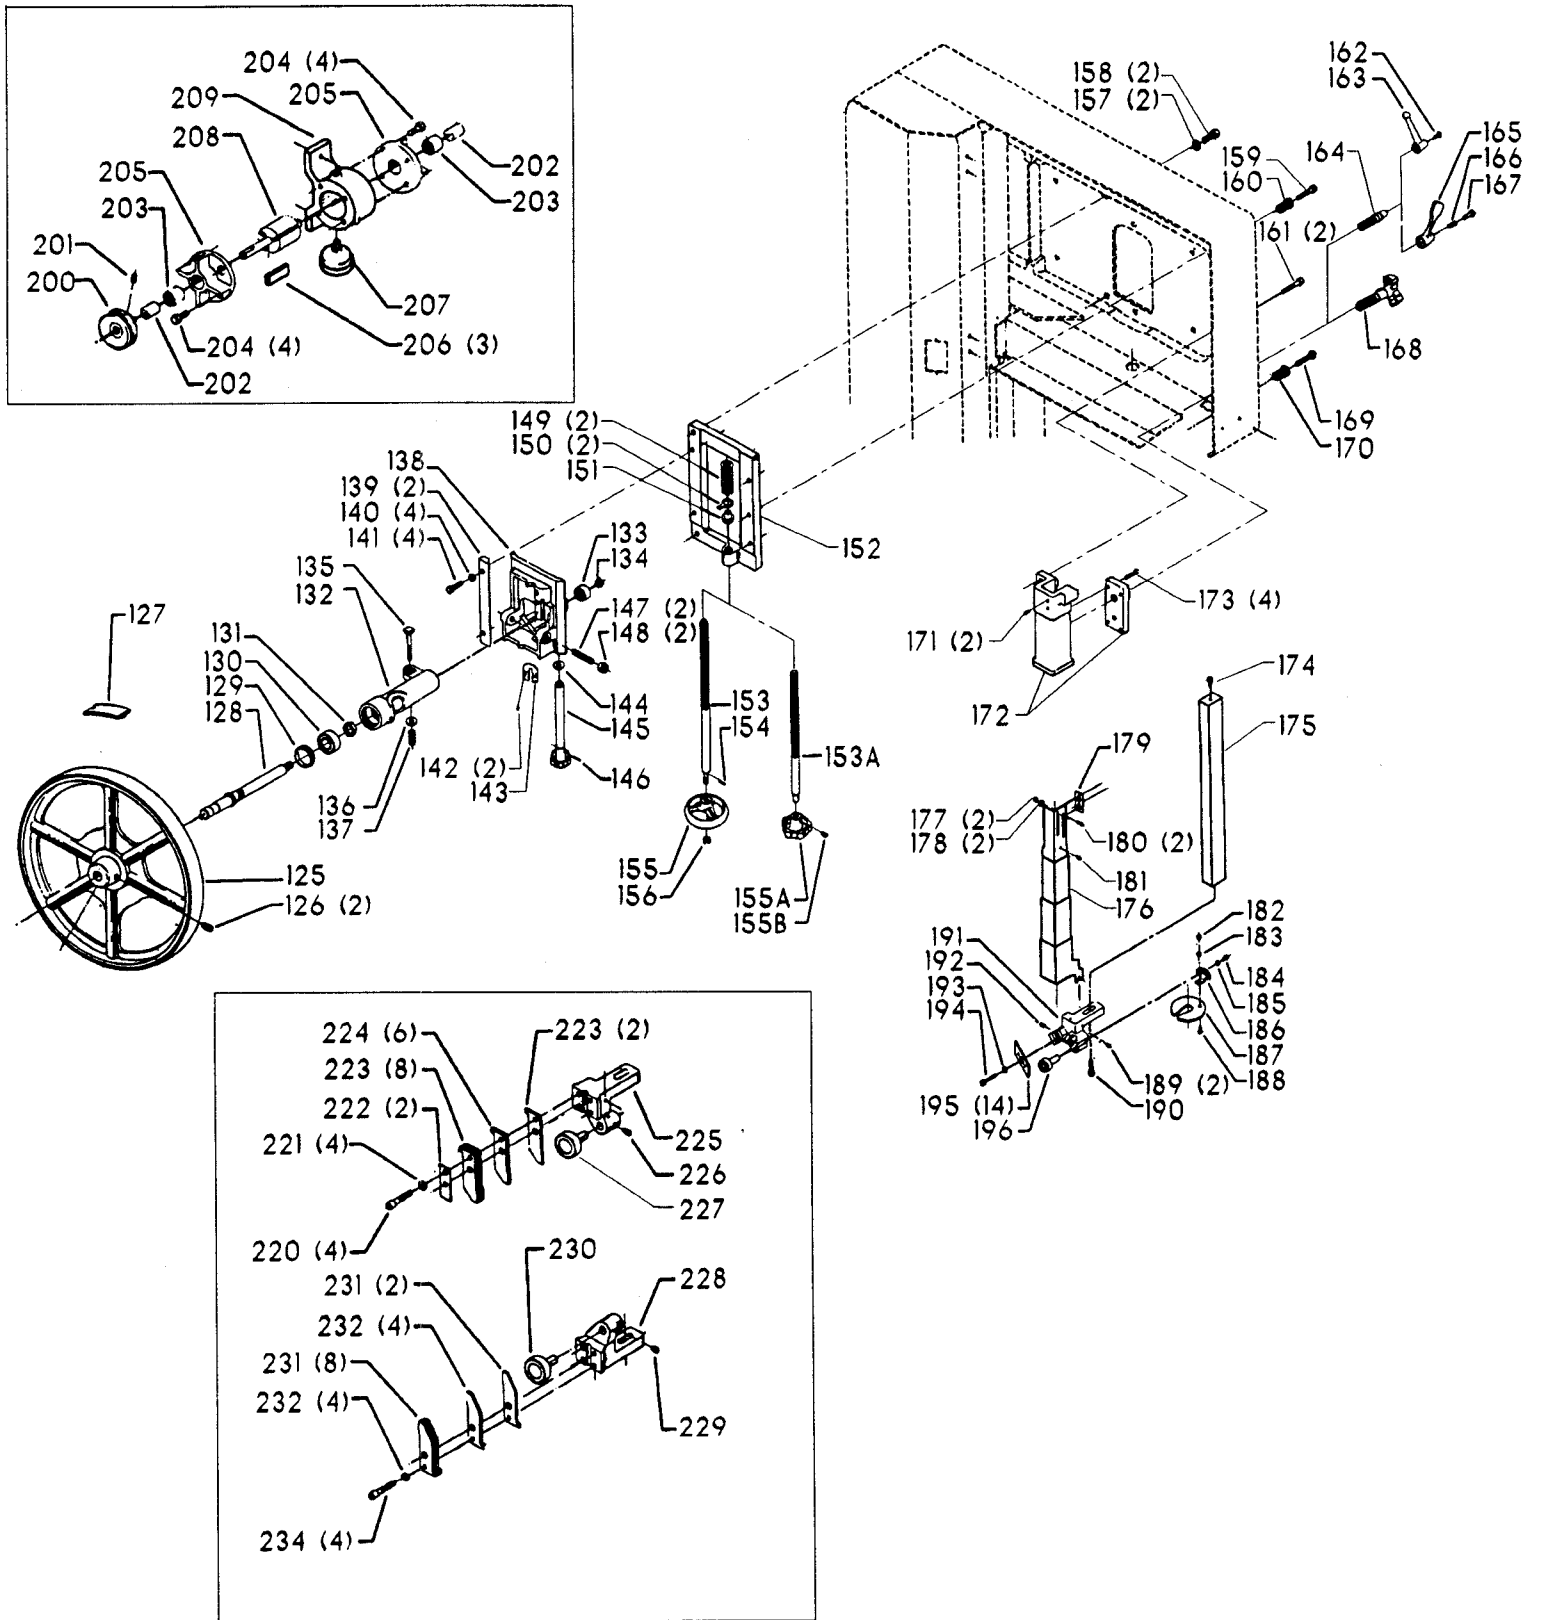

## 20" METAL CUTTING VARIABLE SPEED BAND SAW (For Units w/Serial No 94D-38976 & Lower)

**EARLY MODEL SPEED CONTROL**

**EARLY MODEL DOOR ASSY**

**EARLY MODEL CHIP BLOWER**

**EARLY MODEL UPPER & LOWER BLADE GUIDES**

## Parts List for 28-663 Type 1

Item Number	Part Number	Description	Qty Required
1	000000-00	No Longer Available	1
2	426050720001	SPEED CHART	1
3	426050555002	GUIDE	1
4	901041900286	SET SCREW	1
5	426053285001	CLUTCH ASSY	1
6	901030100763	CAP SCREW	1
7	901064502250S	DRIVE SCREW	4
8	000000-00	No Longer Available	1
9	901020100554	MACHINE SCREW	1
10	901064502250S	DRIVE SCREW	6
11	426050725030	PLATE	1
12	901020100514	MACHINE SCREW	1
13	426050325001	COUNTER BALANCE	1
14	000000-00	No Longer Available	1
15	489026-00	HEX NUT	1
16	000000-00	No Longer Available	2
17	901020100502	MACHINE SCREW	6
18	000000-00	No Longer Available	1
19	491958-00	LOCK WASHER	8
20	901021400584	SCREW	8
21	000000-00	No Longer Available	1
22	426050685001	LATCH	1
23	5140099-99	LOCK WASHER	2
24	902011201203S	HEX NUT	2
25	901020100561S	MACHINE SCREW	2
26	426047540001	NAMEPLATE	1
27	901064502250S	DRIVE SCREW	4

## Parts List for 28-663 Type 1

Item Number	Part Number	Description	Qty Required
55	901041500202	SET SCREW	1
56	426053235002	CHAIN ASSY	1
57	901041900286	SET SCREW	1
58	426050555002	GUIDE	1
59	901020100554	MACHINE SCREW	1
60	000000-00	No Longer Available	2
61	000000-00	No Longer Available	1
62	902011201216	HEX NUT	1
63	000000-00	No Longer Available	1
64	901041500202	SET SCREW	1
65	904100212096	COLLAR	1
66	901041500206	SET SCREW	1
67	438010110021	INSULATOR	1
68	426040175001	BRASS BUSHING	1
69	902010205435S	JAM NUT	2
70	901010600649S	CAP SCREW	2
71	000000-00	No Longer Available	1
72	000000-00	No Longer Available	1
73	426053675002	LEVER ASSY	1
74	905010106716	ROLL PIN	1
75	901041900214	SET SCREW	2
76	489191-00	HEX NUT	2
77	426050315018	REAR COVER	1
78	000000-00	No Longer Available	1
79	901021400584	SCREW	4
81	426050615001	HOSE	1
82	000000-00	No Longer Available	1