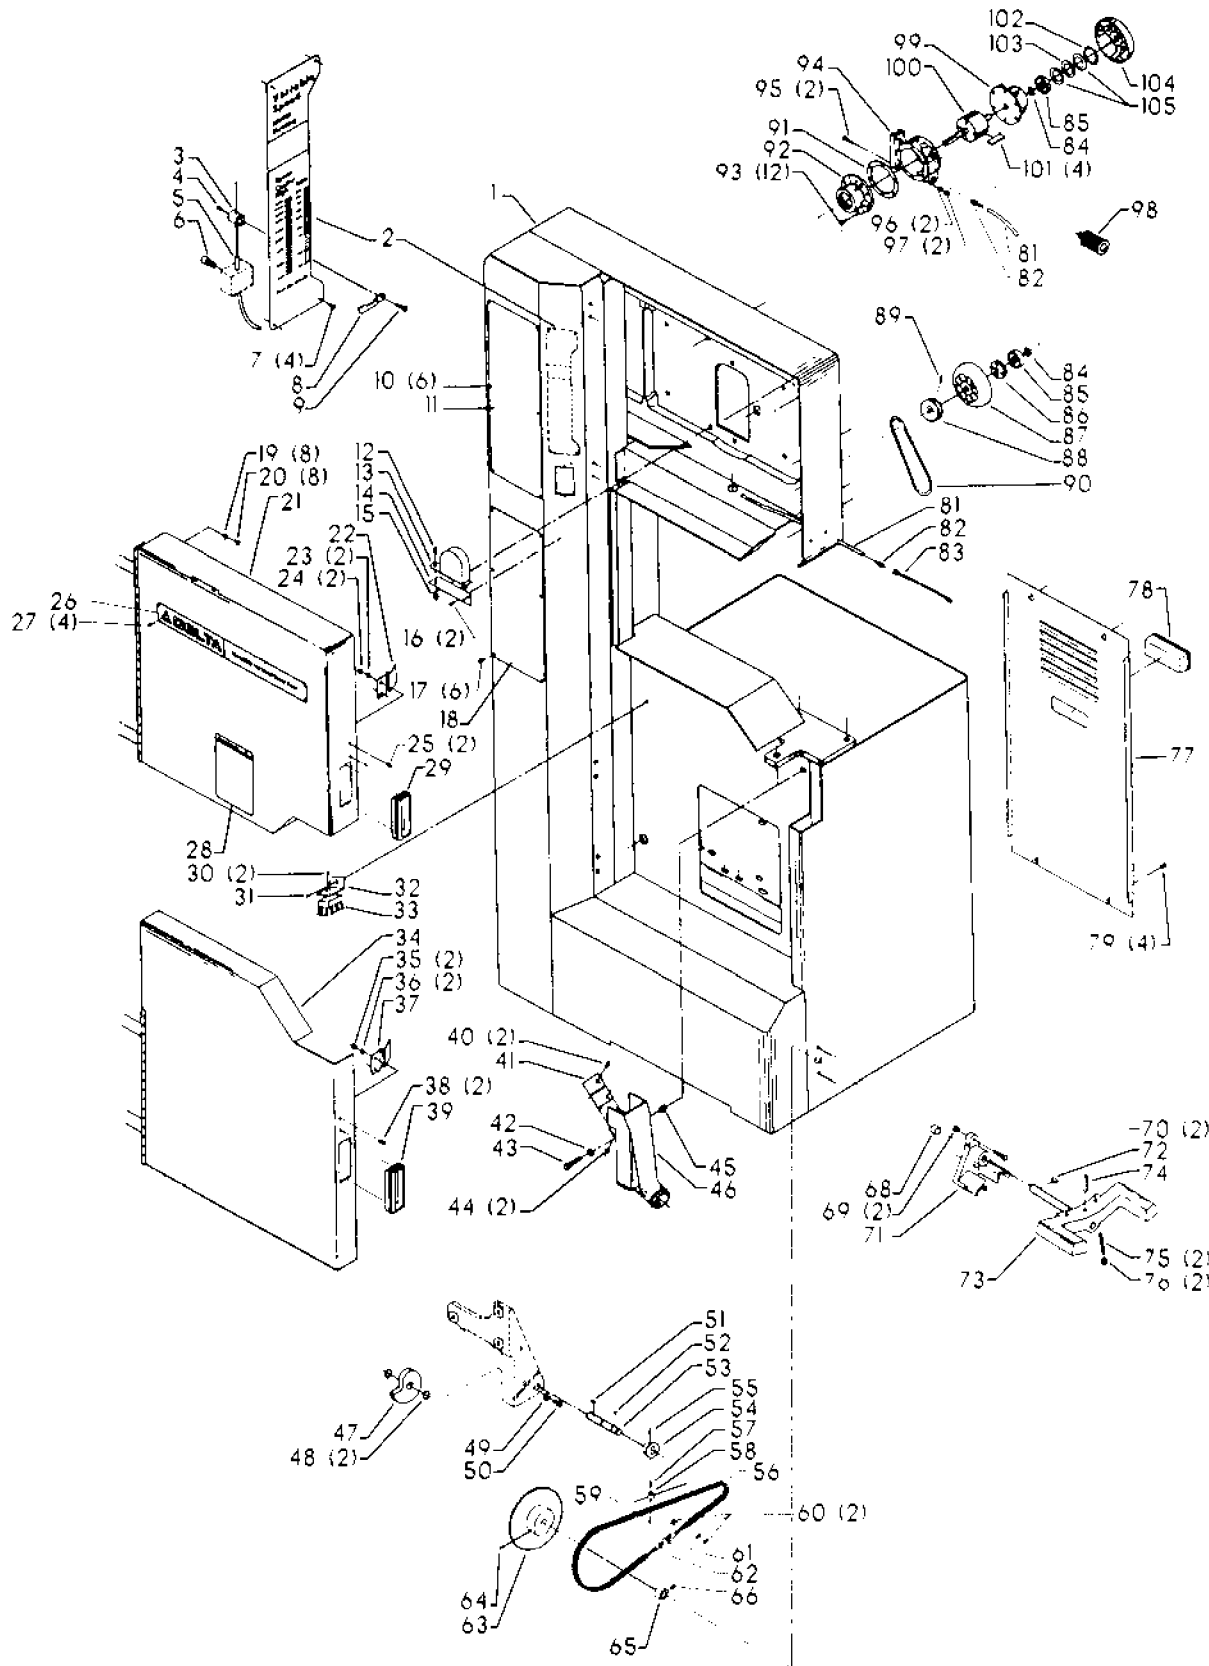

VARIABLE SPEED BAND SAW (For Units w/Serial No 94-D38977 & Higher)

DATED 4-29-94

Parts List for 28-662 Type 2

Item Number	Part Number	Description	Qty Required
1	000000-00	No Longer Available	1
2	426050720001	SPEED CHART	1
3	426050555002	GUIDE	1
4	901041900286	SET SCREW	1
5	426053285001	CLUTCH ASSY	1
6	901030100763	CAP SCREW	1
7	901064502250S	DRIVE SCREW	4
8	000000-00	No Longer Available	1
9	901020100554	MACHINE SCREW	1
10	901064502250S	DRIVE SCREW	6
11	426050725030	PLATE	1
12	901020100514	MACHINE SCREW	1
13	426050325001	COUNTER BALANCE	1
14	000000-00	No Longer Available	1
15	489026-00	HEX NUT	1
16	000000-00	No Longer Available	2
17	901020100502	MACHINE SCREW	6
18	000000-00	No Longer Available	1
19	491958-00	LOCK WASHER	8
20	901021400584	SCREW	8
21	000000-00	No Longer Available	1
22	426050685001	LATCH	1
23	5140099-99	LOCK WASHER	2
24	902011201203S	HEX NUT	2
25	901020100561S	MACHINE SCREW	2
26	426047540001	NAMEPLATE	1
27	901064502250S	DRIVE SCREW	4

Parts List for 28-662 Type 2

Item Number	Part Number	Description	Qty Required
55	901041500202	SET SCREW	1
56	426053235002	CHAIN ASSY	1
57	901041900286	SET SCREW	1
58	426050555002	GUIDE	1
59	901020100554	MACHINE SCREW	1
60	000000-00	No Longer Available	2
61	000000-00	No Longer Available	1
62	902011201216	HEX NUT	1
63	000000-00	No Longer Available	1
64	901041500202	SET SCREW	1
65	904100212096	COLLAR	1
66	901041500206	SET SCREW	1
68	426040175001	BRASS BUSHING	1
69	902010205435S	JAM NUT	2
70	901010600649S	CAP SCREW	2
71	000000-00	No Longer Available	1
72	000000-00	No Longer Available	1
73	426053675002	LEVER ASSY	1
74	905010106716	ROLL PIN	1
75	901041900214	SET SCREW	2
76	489191-00	HEX NUT	2
77	426050315018	REAR COVER	1
78	000000-00	No Longer Available	1
79	901021400584	SCREW	4
81	426050615001	HOSE	1
82	000000-00	No Longer Available	1
83	426053615001	HOSE ASSY	1