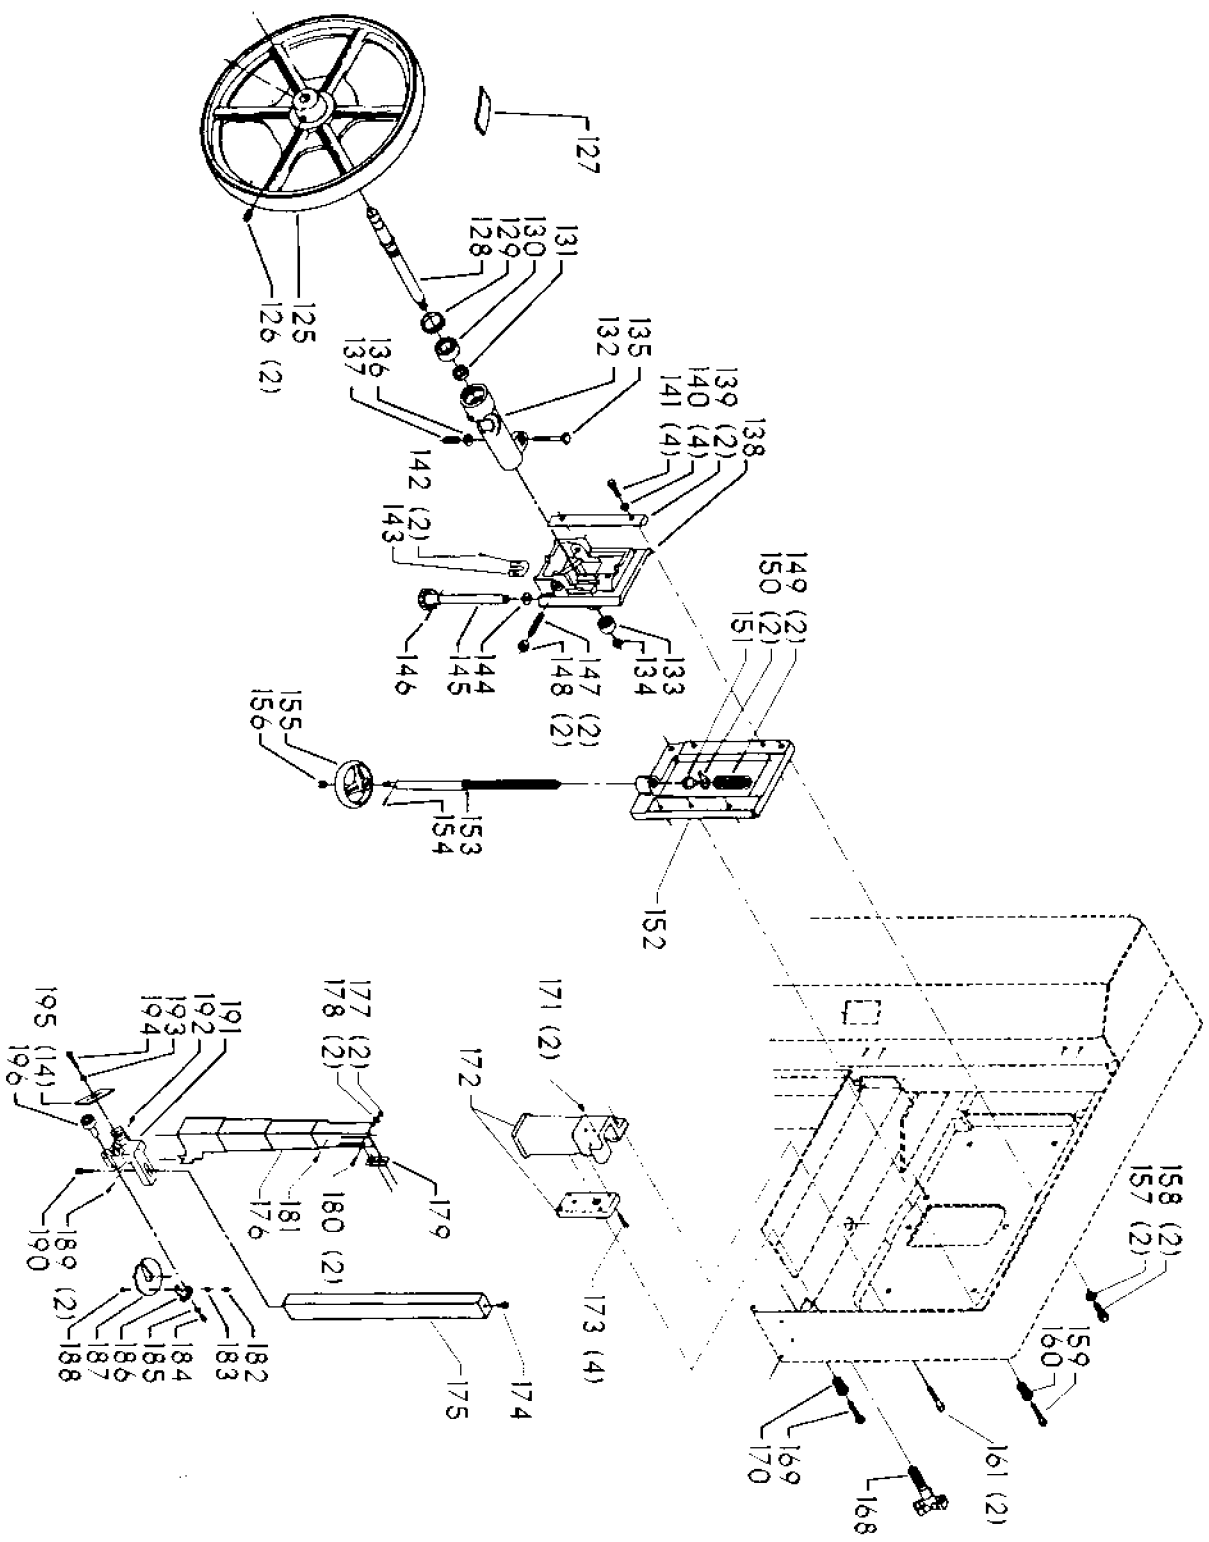

VARIABLE SPEED BAND SAW (For Units w/Serial No 94-D38977 & Higher)

DATED 4-29-94

Parts List for 28-662 Type 2

Item Number	Part Number	Description	Qty Required
1	000000-00	No Longer Available	1
2	426050720001	SPEED CHART	1
3	426050555002	GUIDE	1
4	901041900286	SET SCREW	1
5	426053285001	CLUTCH ASSY	1
6	901030100763	CAP SCREW	1
7	901064502250S	DRIVE SCREW	4
8	000000-00	No Longer Available	1
9	901020100554	MACHINE SCREW	1
10	901064502250S	DRIVE SCREW	6
11	426050725030	PLATE	1
12	901020100514	MACHINE SCREW	1
13	426050325001	COUNTER BALANCE	1
14	000000-00	No Longer Available	1
15	489026-00	HEX NUT	1
16	000000-00	No Longer Available	2
17	901020100502	MACHINE SCREW	6
18	000000-00	No Longer Available	1
19	491958-00	LOCK WASHER	8
20	901021400584	SCREW	8
21	000000-00	No Longer Available	1
22	426050685001	LATCH	1
23	5140099-99	LOCK WASHER	2
24	902011201203S	HEX NUT	2
25	901020100561S	MACHINE SCREW	2
26	426047540001	NAMEPLATE	1
27	901064502250S	DRIVE SCREW	4

Parts List for 28-662 Type 2

Item Number	Part Number	Description	Qty Required
55	901041500202	SET SCREW	1
56	426053235002	CHAIN ASSY	1
57	901041900286	SET SCREW	1
58	426050555002	GUIDE	1
59	901020100554	MACHINE SCREW	1
60	000000-00	No Longer Available	2
61	000000-00	No Longer Available	1
62	902011201216	HEX NUT	1
63	000000-00	No Longer Available	1
64	901041500202	SET SCREW	1
65	904100212096	COLLAR	1
66	901041500206	SET SCREW	1
68	426040175001	BRASS BUSHING	1
69	902010205435S	JAM NUT	2
70	901010600649S	CAP SCREW	2
71	000000-00	No Longer Available	1
72	000000-00	No Longer Available	1
73	426053675002	LEVER ASSY	1
74	905010106716	ROLL PIN	1
75	901041900214	SET SCREW	2
76	489191-00	HEX NUT	2
77	426050315018	REAR COVER	1
78	000000-00	No Longer Available	1
79	901021400584	SCREW	4
81	426050615001	HOSE	1
82	000000-00	No Longer Available	1
83	426053615001	HOSE ASSY	1