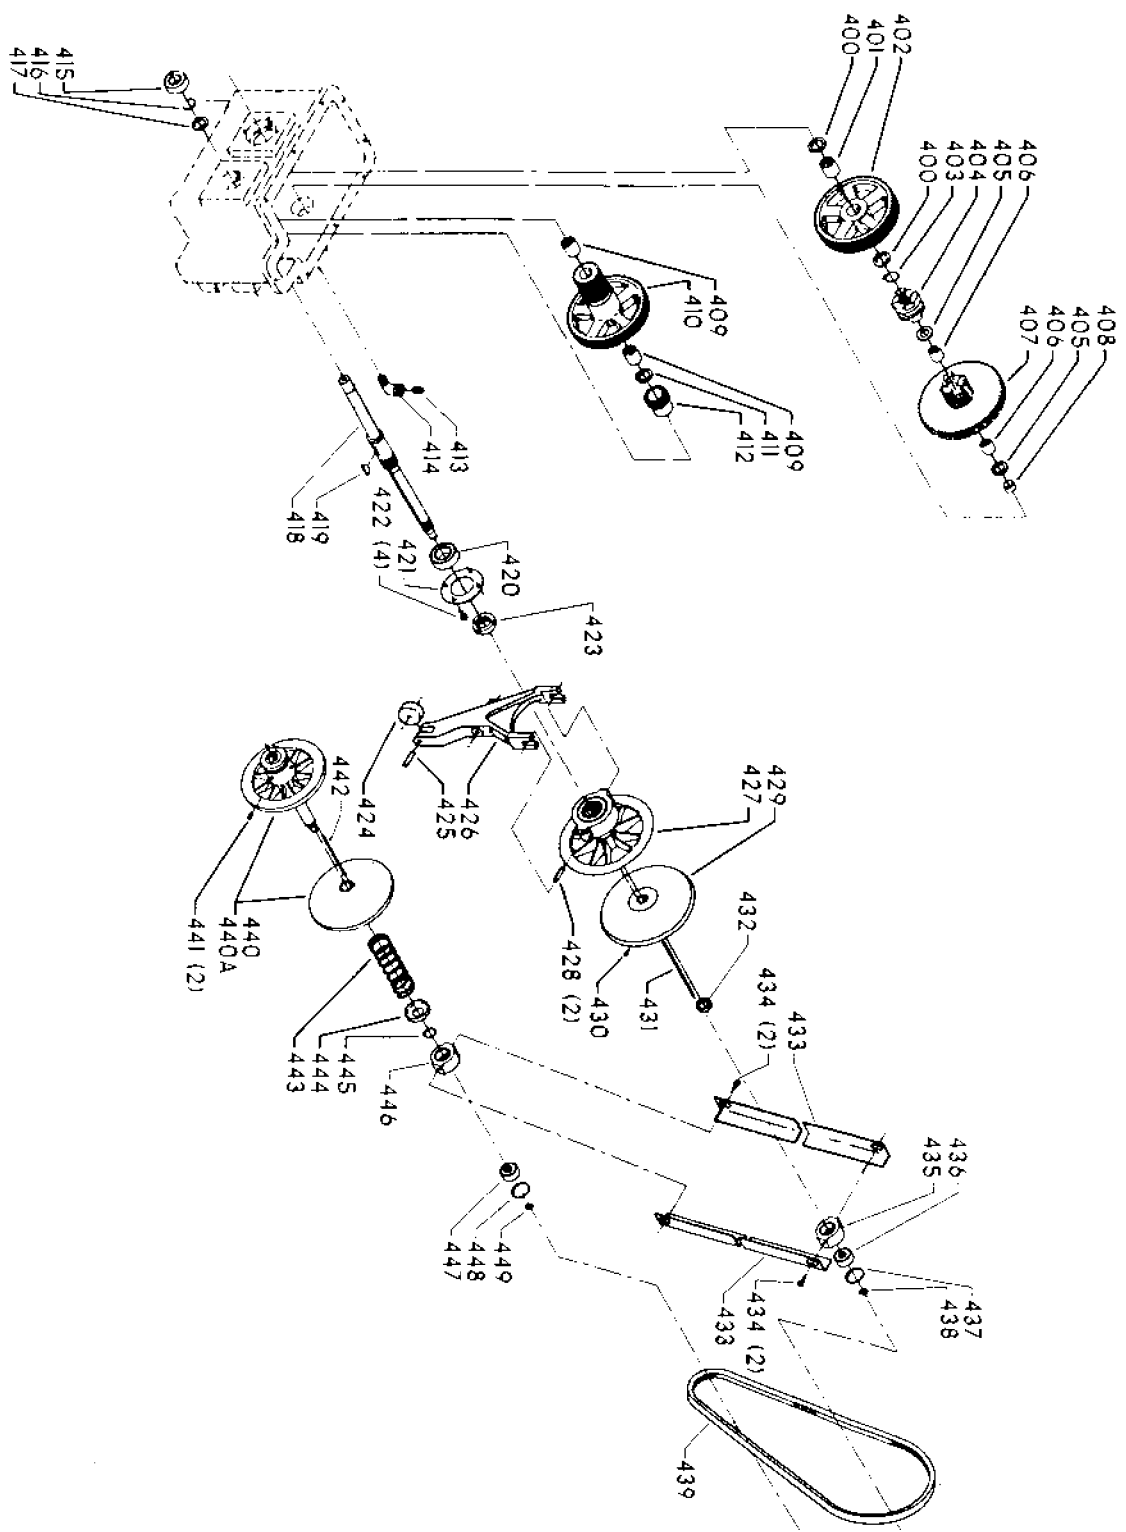

VARIABLE SPEED BAND SAW (For Units w/Serial No 94-D38977 & Higher)

DATED 4-29-94

Parts List for 28-662 Type 2

Item Number	Part Number	Description	Qty Required
1	000000-00	No Longer Available	1
2	426050720001	SPEED CHART	1
3	426050555002	GUIDE	1
4	901041900286	SET SCREW	1
5	426053285001	CLUTCH ASSY	1
6	901030100763	CAP SCREW	1
7	901064502250S	DRIVE SCREW	4
8	000000-00	No Longer Available	1
9	901020100554	MACHINE SCREW	1
10	901064502250S	DRIVE SCREW	6
11	426050725030	PLATE	1
12	901020100514	MACHINE SCREW	1
13	426050325001	COUNTER BALANCE	1
14	000000-00	No Longer Available	1
15	489026-00	HEX NUT	1
16	000000-00	No Longer Available	2
17	901020100502	MACHINE SCREW	6
18	000000-00	No Longer Available	1
19	491958-00	LOCK WASHER	8
20	901021400584	SCREW	8
21	000000-00	No Longer Available	1
22	426050685001	LATCH	1
23	5140099-99	LOCK WASHER	2
24	902011201203S	HEX NUT	2
25	901020100561S	MACHINE SCREW	2
26	426047540001	NAMEPLATE	1
27	901064502250S	DRIVE SCREW	4

Parts List for 28-662 Type 2

Item Number	Part Number	Description	Qty Required
55	901041500202	SET SCREW	1
56	426053235002	CHAIN ASSY	1
57	901041900286	SET SCREW	1
58	426050555002	GUIDE	1
59	901020100554	MACHINE SCREW	1
60	000000-00	No Longer Available	2
61	000000-00	No Longer Available	1
62	902011201216	HEX NUT	1
63	000000-00	No Longer Available	1
64	901041500202	SET SCREW	1
65	904100212096	COLLAR	1
66	901041500206	SET SCREW	1
68	426040175001	BRASS BUSHING	1
69	902010205435S	JAM NUT	2
70	901010600649S	CAP SCREW	2
71	000000-00	No Longer Available	1
72	000000-00	No Longer Available	1
73	426053675002	LEVER ASSY	1
74	905010106716	ROLL PIN	1
75	901041900214	SET SCREW	2
76	489191-00	HEX NUT	2
77	426050315018	REAR COVER	1
78	000000-00	No Longer Available	1
79	901021400584	SCREW	4
81	426050615001	HOSE	1
82	000000-00	No Longer Available	1
83	426053615001	HOSE ASSY	1