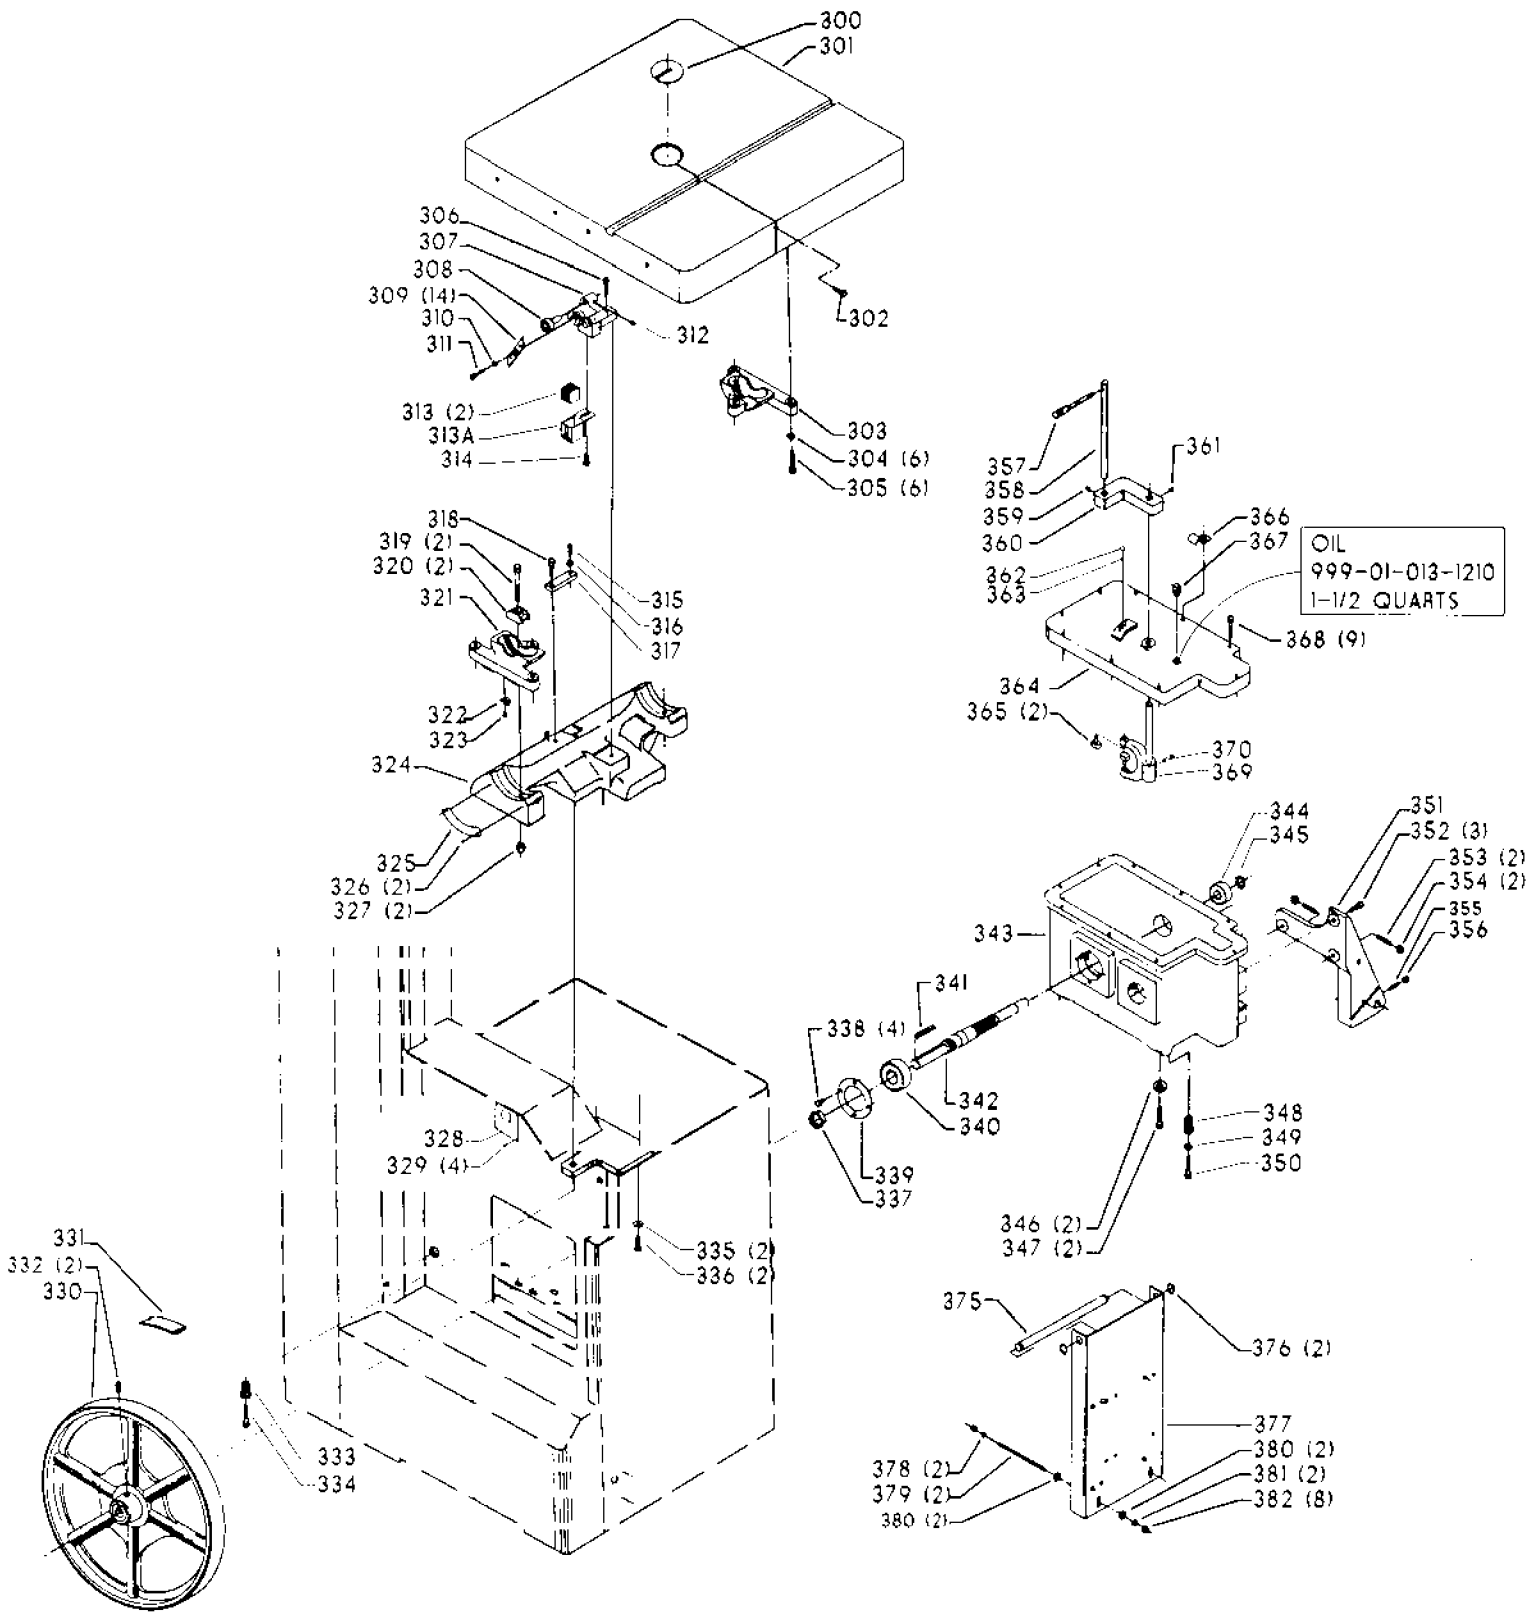

VARIABLE SPEED BAND SAW (For Units w/Serial No 94-D38977 & Higher)

DATED 4-29-94

Parts List for 28-662 Type 2

Item Number	Part Number	Description	Qty Required
1	000000-00	No Longer Available	1
2	426050720001	SPEED CHART	1
3	426050555002	GUIDE	1
4	901041900286	SET SCREW	1
5	426053285001	CLUTCH ASSY	1
6	901030100763	CAP SCREW	1
7	901064502250S	DRIVE SCREW	4
8	000000-00	No Longer Available	1
9	901020100554	MACHINE SCREW	1
10	901064502250S	DRIVE SCREW	6
11	426050725030	PLATE	1
12	901020100514	MACHINE SCREW	1
13	426050325001	COUNTER BALANCE	1
14	000000-00	No Longer Available	1
15	489026-00	HEX NUT	1
16	000000-00	No Longer Available	2
17	901020100502	MACHINE SCREW	6
18	000000-00	No Longer Available	1
19	491958-00	LOCK WASHER	8
20	901021400584	SCREW	8
21	000000-00	No Longer Available	1
22	426050685001	LATCH	1
23	5140099-99	LOCK WASHER	2
24	902011201203S	HEX NUT	2
25	901020100561S	MACHINE SCREW	2
26	426047540001	NAMEPLATE	1
27	901064502250S	DRIVE SCREW	4

Parts List for 28-662 Type 2

Item Number	Part Number	Description	Qty Required
55	901041500202	SET SCREW	1
56	426053235002	CHAIN ASSY	1
57	901041900286	SET SCREW	1
58	426050555002	GUIDE	1
59	901020100554	MACHINE SCREW	1
60	000000-00	No Longer Available	2
61	000000-00	No Longer Available	1
62	902011201216	HEX NUT	1
63	000000-00	No Longer Available	1
64	901041500202	SET SCREW	1
65	904100212096	COLLAR	1
66	901041500206	SET SCREW	1
68	426040175001	BRASS BUSHING	1
69	902010205435S	JAM NUT	2
70	901010600649S	CAP SCREW	2
71	000000-00	No Longer Available	1
72	000000-00	No Longer Available	1
73	426053675002	LEVER ASSY	1
74	905010106716	ROLL PIN	1
75	901041900214	SET SCREW	2
76	489191-00	HEX NUT	2
77	426050315018	REAR COVER	1
78	000000-00	No Longer Available	1
79	901021400584	SCREW	4
81	426050615001	HOSE	1
82	000000-00	No Longer Available	1
83	426053615001	HOSE ASSY	1