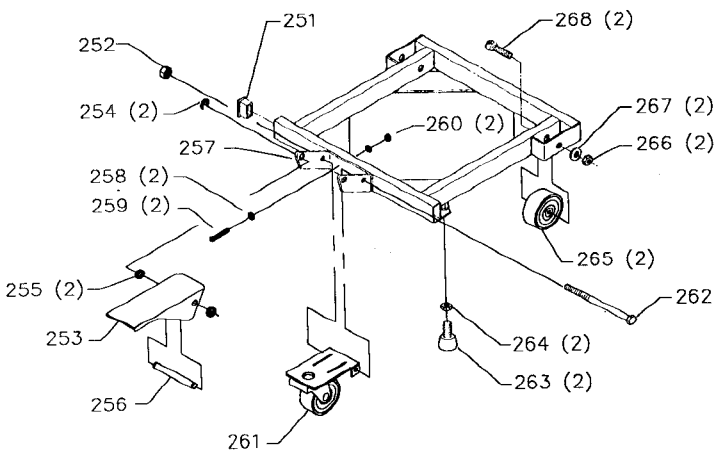

**28-855
RIP FENCE**

**50-274
MOBILE BASE**

Parts List for 28-270 Type 1

Item Number	Part Number	Description	Qty Required
1	000000-00	No Longer Available	1
1	1087794	RIVET	4
1	426027540004	NAMEPLATE	1
2	406030600002	KNOB	1
3	426020710002	DOOR LOCK STUD	1
4	902012931513S	KEPS NUT	1
5	902010201227S	HEX JAM NUT	1
6	426034000008	UPPER WHEEL ASSY	1
7	426020940003S	TIRE	1
8	920040107273	BEARING	2
10	426021040006S	SPACER	1
11	901020121910	RD HD SCREW	1
12	904010101615	STEEL WASHER	1
13	426020540017	BLADE GUARD	1
14	901027631527	CAP SCREW	1
15	904010101615	STEEL WASHER	1
16	426023890004	UPPER FRAME ASSY	1
17	426021110006	STUD	1
18	000000-00	No Longer Available	1
19	902011331529S	1/4-20 FLANGED NUT	3
20	901027631527	CAP SCREW	2
21	904010101620S	WASHER	1
22	426021110001	HEX STUD	1
23	426021220003	DOOR CATCH	1
24	901020512860	SCREW	1
25	904010322477	SPECIAL WASHER	1
26	426021060004	UPPER WHEEL SHAFT	1

Parts List for 28-270 Type 1

Item Number	Part Number	Description	Qty Required
27	426020590001	HINGE	1
28	905155	KNOB	1
29	000000-00	No Longer Available	1
29	426020140003	SLIDING BRACKET	1
30	905041413146	STEEL PIN	1
31	902040101403	WING NUT	1
32	901042614005	SCREW	1
33	928010413386	COIL SPRING	1
34	904070105572	FIBRE WASHER	1
35	902020501317	SPEC NUT	1
36	426023270003	GUIDE LOCK KNOB	1
37	901010609062	BOLT	1
38	904010101611	STEEL WASHER	1
39	904020201707	LOCK WASHER	1
40	902011001027	HEX NUT	1
41	000000-00	No Longer Available	1
42	438010040082	5/8 DIA CLAMP	1
43	901030103318S	SCREW	1
44	905040714460	DOWEL PIN	4
45	902070307171S	SPEC NUT	1
47	920040205348	BEARING	1
48	928070107353	BEARING LOAD SPRING	1
49	426021220004	SPRING CLIP	1
51	901030408015S	CAP SCREW	1
52	436010162001S	BUMPER	1
53	426020260003	DUST SPOUT	1
54	901030631340	SHOULDER SCREW	1