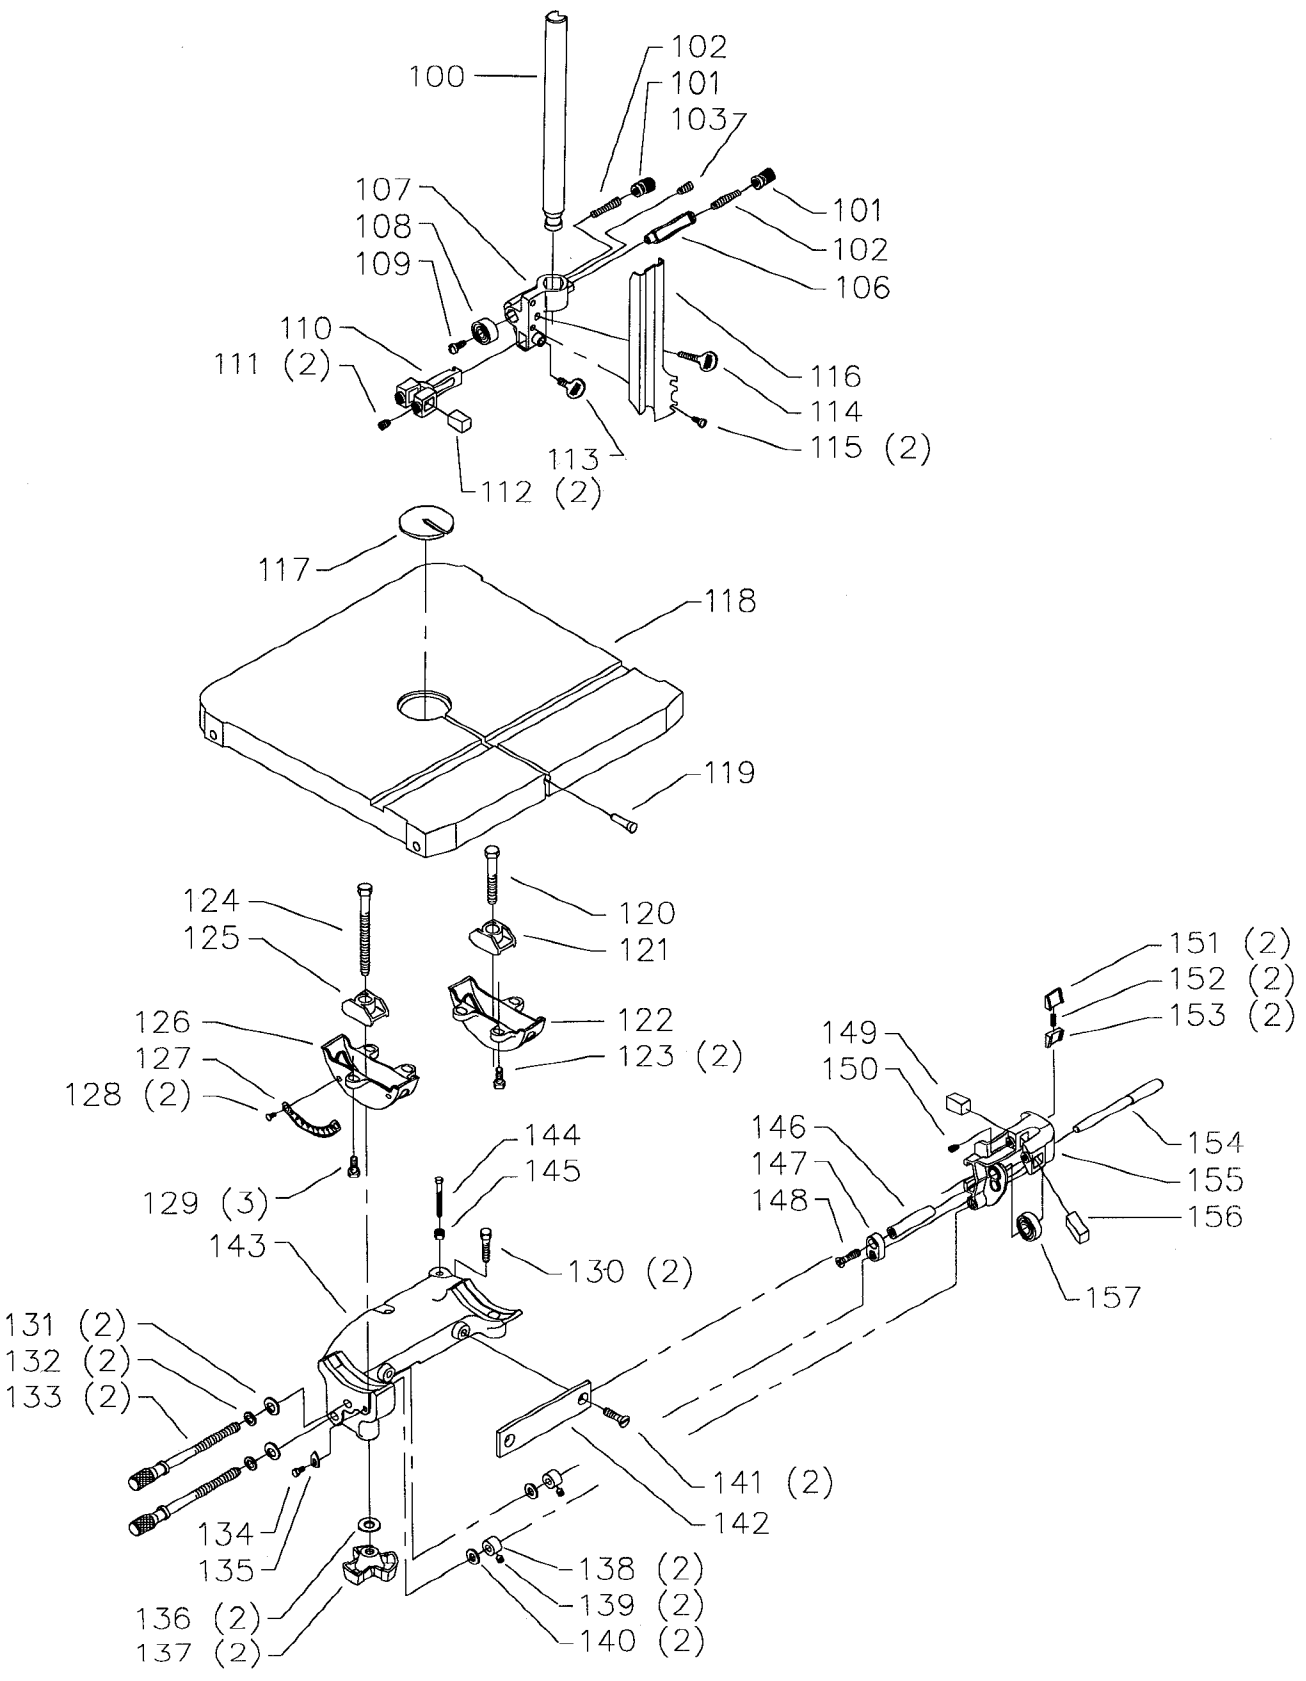

**28-855
RIP FENCE**

**50-274
MOBILE BASE**

Parts List for 28-270 Type 1

Item Number	Part Number	Description	Qty Required
1	000000-00	No Longer Available	1
1	1087794	RIVET	4
1	426027540004	NAMEPLATE	1
2	406030600002	KNOB	1
3	426020710002	DOOR LOCK STUD	1
4	902012931513S	KEPS NUT	1
5	902010201227S	HEX JAM NUT	1
6	426034000008	UPPER WHEEL ASSY	1
7	426020940003S	TIRE	1
8	920040107273	BEARING	2
10	426021040006S	SPACER	1
11	901020121910	RD HD SCREW	1
12	904010101615	STEEL WASHER	1
13	426020540017	BLADE GUARD	1
14	901027631527	CAP SCREW	1
15	904010101615	STEEL WASHER	1
16	426023890004	UPPER FRAME ASSY	1
17	426021110006	STUD	1
18	000000-00	No Longer Available	1
19	902011331529S	1/4-20 FLANGED NUT	3
20	901027631527	CAP SCREW	2
21	904010101620S	WASHER	1
22	426021110001	HEX STUD	1
23	426021220003	DOOR CATCH	1
24	901020512860	SCREW	1
25	904010322477	SPECIAL WASHER	1
26	426021060004	UPPER WHEEL SHAFT	1

Parts List for 28-270 Type 1

Item Number	Part Number	Description	Qty Required
27	426020590001	HINGE	1
28	905155	KNOB	1
29	000000-00	No Longer Available	1
29	426020140003	SLIDING BRACKET	1
30	905041413146	STEEL PIN	1
31	902040101403	WING NUT	1
32	901042614005	SCREW	1
33	928010413386	COIL SPRING	1
34	904070105572	FIBRE WASHER	1
35	902020501317	SPEC NUT	1
36	426023270003	GUIDE LOCK KNOB	1
37	901010609062	BOLT	1
38	904010101611	STEEL WASHER	1
39	904020201707	LOCK WASHER	1
40	902011001027	HEX NUT	1
41	000000-00	No Longer Available	1
42	438010040082	5/8 DIA CLAMP	1
43	901030103318S	SCREW	1
44	905040714460	DOWEL PIN	4
45	902070307171S	SPEC NUT	1
47	920040205348	BEARING	1
48	928070107353	BEARING LOAD SPRING	1
49	426021220004	SPRING CLIP	1
51	901030408015S	CAP SCREW	1
52	436010162001S	BUMPER	1
53	426020260003	DUST SPOUT	1
54	901030631340	SHOULDER SCREW	1