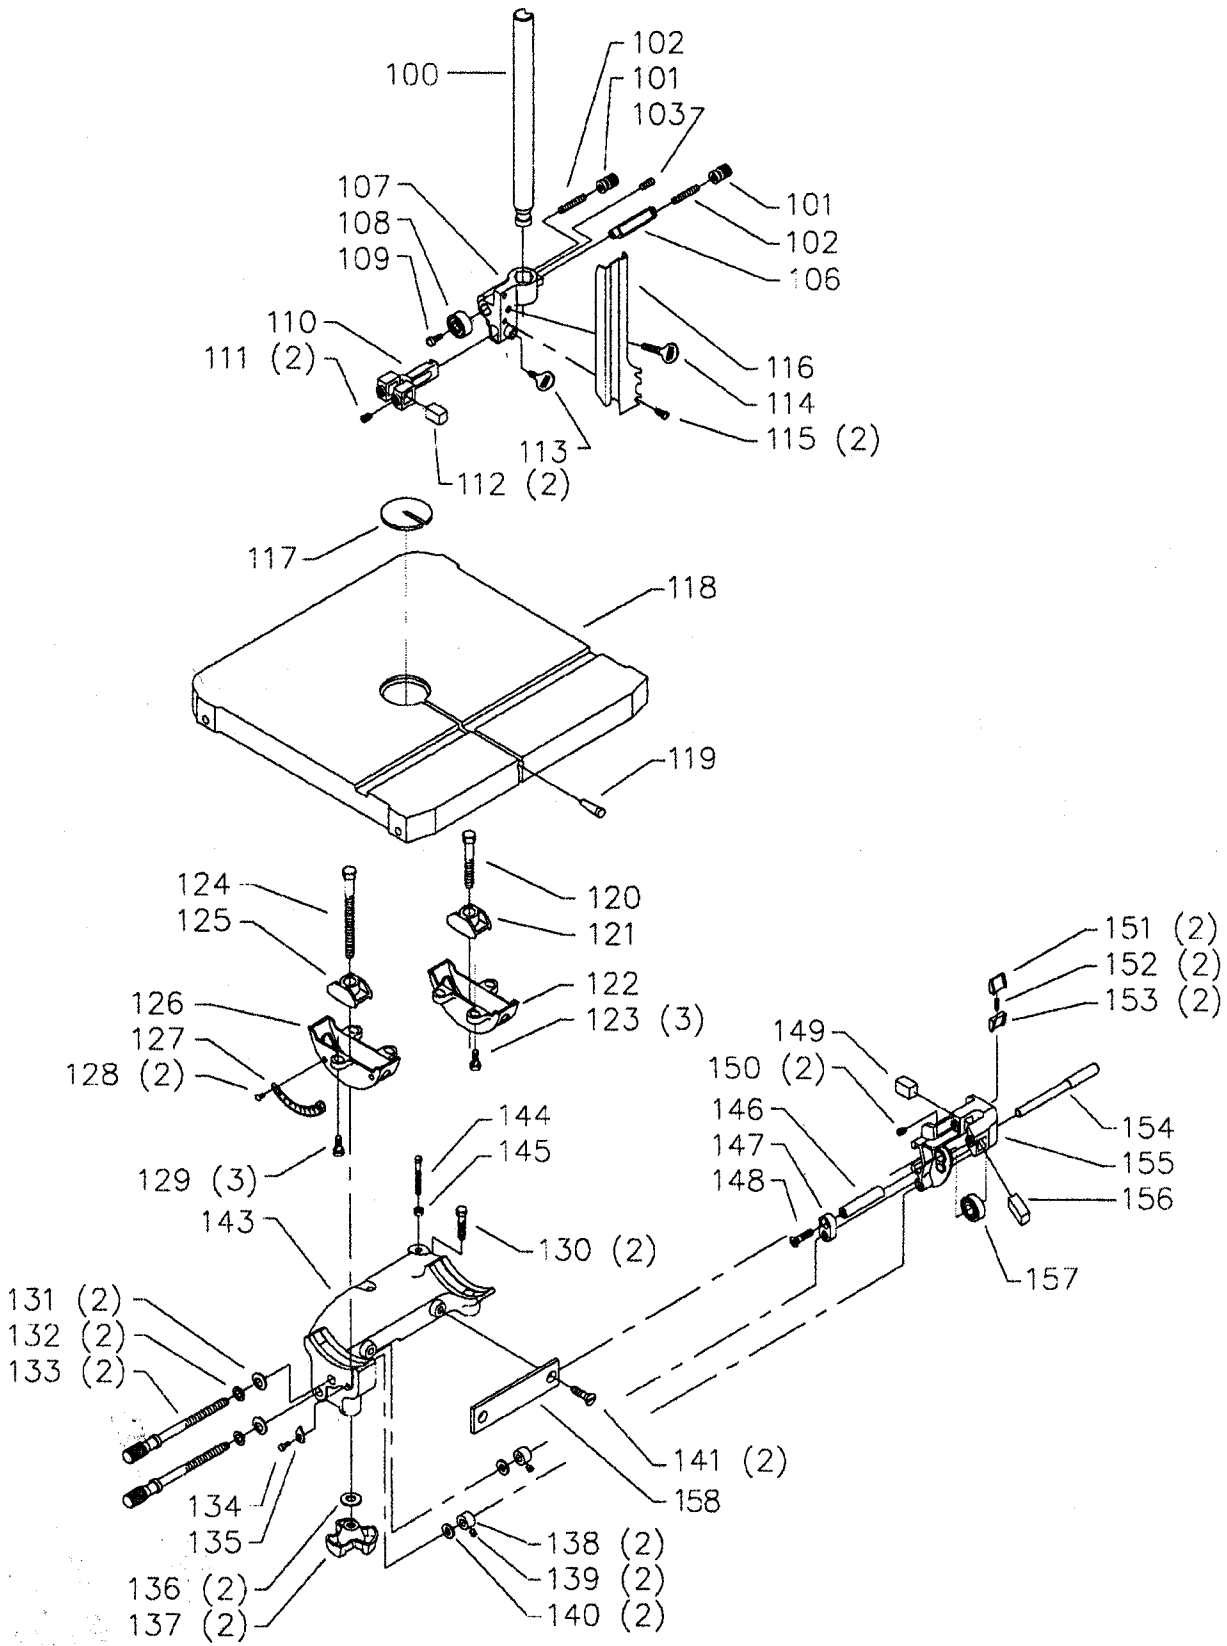

Parts List for 28-254 Type 1

Item Number	Part Number	Description	Qty Required
1	000000-00	No Longer Available	1
1	1087794	RIVET	4
1	000000-00	No Longer Available	1
2	406030600002	KNOB	1
3	426020710002	DOOR LOCK STUD	1
4	902012931513S	KEPS NUT	1
5	902010201227S	HEX JAM NUT	1
6	426034000008	UPPER WHEEL ASSY	1
7	426020940003S	TIRE	1
8	920040107273	BEARING	2
10	426021040006S	SPACER	1
11	901020121910	RD HD SCREW	1
12	904010101615	STEEL WASHER	1
13	426020540017	BLADE GUARD	1
14	901027631527	CAP SCREW	1
15	904010101615	STEEL WASHER	1
16	426023890004	UPPER FRAME ASSY	1
17	426021110006	STUD	1
18	000000-00	No Longer Available	1
19	902011331529S	1/4-20 FLANGED NUT	3
20	901027631527	CAP SCREW	2
21	904010101620S	WASHER	1
22	426021110001	HEX STUD	1
23	426021220003	DOOR CATCH	1
24	901020512860	SCREW	1
25	904010322477	SPECIAL WASHER	1
26	426021060004	UPPER WHEEL SHAFT	1