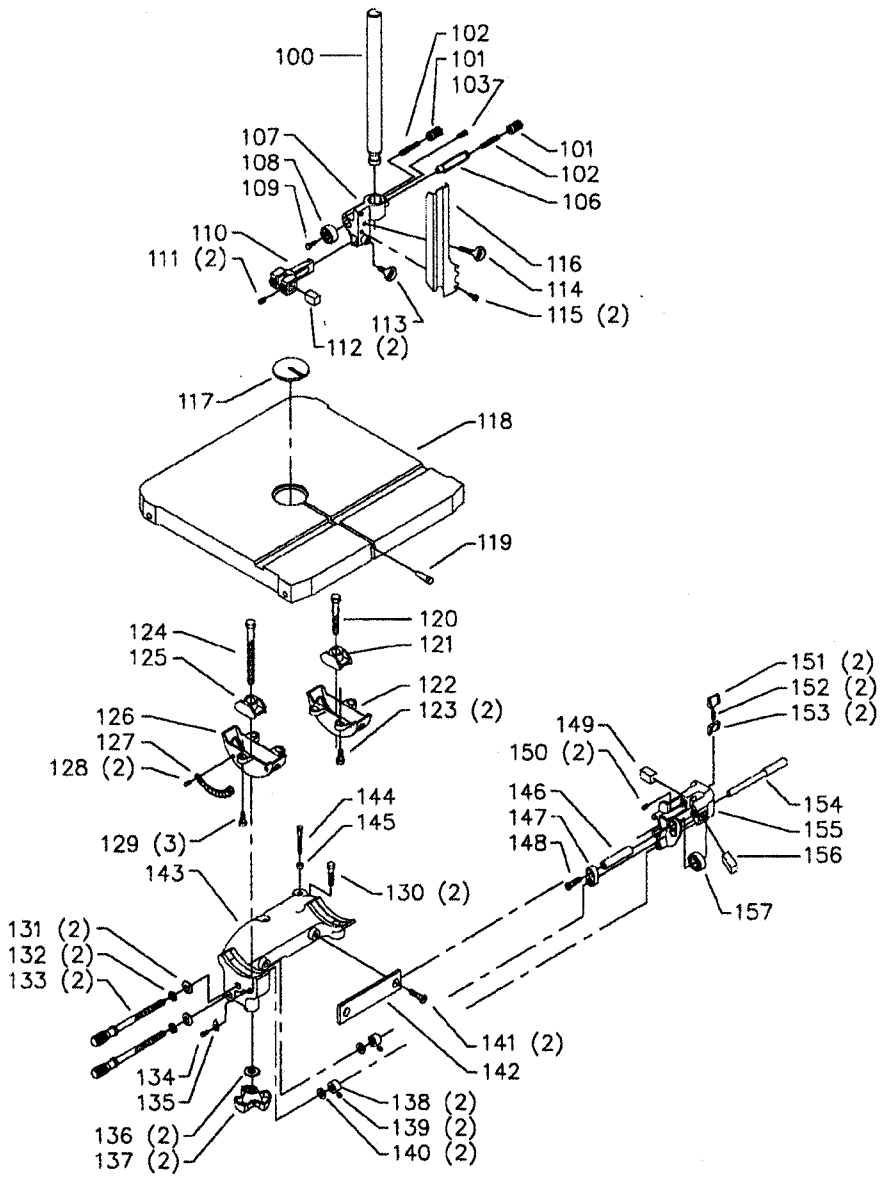

REF

Parts List for 28-243 Type 1

Item Number	Part Number	Description	Qty Required
1	000000-00	No Longer Available	1
1	1087794	RIVET	1
1	426027540004	NAMEPLATE	1
1	426023540049S	GUARD	1
2	406030600002	KNOB	1
3	426020710002	DOOR LOCK STUD	1
4	902012931513S	KEPS NUT	1
5	902010201227S	HEX JAM NUT	1
6	426034000008	UPPER WHEEL ASSY	1
7	426020940003S	TIRE	1
8	920040107273	BEARING	2
9	426020790001	SPRING CLIP	2
10	426021040006S	SPACER	1
11	901020121910	RD HD SCREW	1
12	904010101615	STEEL WASHER	1
13	426020540017	BLADE GUARD	1
14	901027631527	CAP SCREW	1
15	904010101615	STEEL WASHER	1
16	426023890004	UPPER FRAME ASSY	1
17	426021110006	STUD	1
18	426023540048	GUARD	1
19	902011331529S	1/4-20 FLANGED NUT	3
20	901027631527	CAP SCREW	2
21	904010101620S	WASHER	1
22	426021110001	HEX STUD	1
23	426021220003	DOOR CATCH	1
24	901020512860	SCREW	1

Parts List for 28-243 Type 1

Item Number	Part Number	Description	Qty Required
25	904010322477	SPECIAL WASHER	1
26	426021060004	UPPER WHEEL SHAFT	1
27	426020590001	HINGE	1
28	905155	KNOB	1
29	000000-00	No Longer Available	1
29	426020140003	SLIDING BRACKET	1
30	905041413146	STEEL PIN	1
31	902040101403	WING NUT	1
32	901042614005	SCREW	1
33	928010413386	COIL SPRING	1
34	904070105572	FIBRE WASHER	1
35	902020501317	SPEC NUT	1
36	426023270003	GUIDE LOCK KNOB	1
37	901010609062	BOLT	1
38	904010101611	STEEL WASHER	1
39	904020201707	LOCK WASHER	1
40	902011001027	HEX NUT	1
41	000000-00	No Longer Available	1
42	438010040082	5/8 DIA CLAMP	1
43	901030103318S	SCREW	1
44	905040714460	DOWEL PIN	4
45	902070307171S	SPEC NUT	1
46	904010314982	WASHER	1
47	920040205348	BEARING	1
48	928070107353	BEARING LOAD SPRING	1
49	426021220004	SPRING CLIP	1
50	491957-00	LOCK WASHER	1