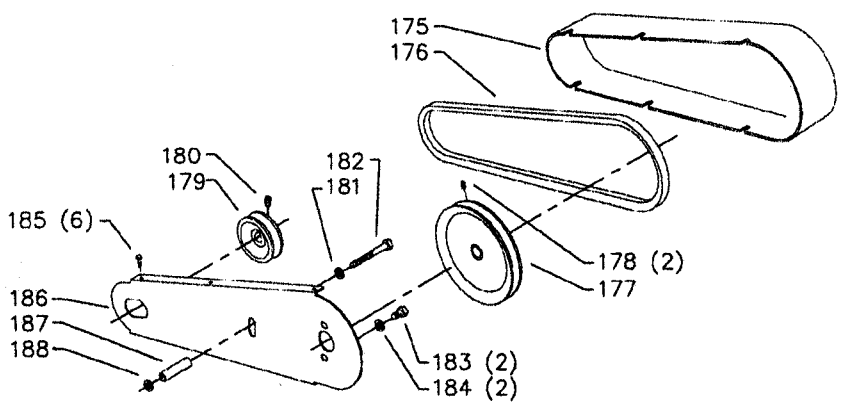

REF

Parts List for 28-243 Type 1

Item Number	Part Number	Description	Qty Required
1	000000-00	No Longer Available	1
1	1087794	RIVET	1
1	426027540004	NAMEPLATE	1
1	426023540049S	GUARD	1
2	406030600002	KNOB	1
3	426020710002	DOOR LOCK STUD	1
4	902012931513S	KEPS NUT	1
5	902010201227S	HEX JAM NUT	1
6	426034000008	UPPER WHEEL ASSY	1
7	426020940003S	TIRE	1
8	920040107273	BEARING	2
9	426020790001	SPRING CLIP	2
10	426021040006S	SPACER	1
11	901020121910	RD HD SCREW	1
12	904010101615	STEEL WASHER	1
13	426020540017	BLADE GUARD	1
14	901027631527	CAP SCREW	1
15	904010101615	STEEL WASHER	1
16	426023890004	UPPER FRAME ASSY	1
17	426021110006	STUD	1
18	426023540048	GUARD	1
19	902011331529S	1/4-20 FLANGED NUT	3
20	901027631527	CAP SCREW	2
21	904010101620S	WASHER	1
22	426021110001	HEX STUD	1
23	426021220003	DOOR CATCH	1
24	901020512860	SCREW	1

Parts List for 28-243 Type 1

Item Number	Part Number	Description	Qty Required
25	904010322477	SPECIAL WASHER	1
26	426021060004	UPPER WHEEL SHAFT	1
27	426020590001	HINGE	1
28	905155	KNOB	1
29	000000-00	No Longer Available	1
29	426020140003	SLIDING BRACKET	1
30	905041413146	STEEL PIN	1
31	902040101403	WING NUT	1
32	901042614005	SCREW	1
33	928010413386	COIL SPRING	1
34	904070105572	FIBRE WASHER	1
35	902020501317	SPEC NUT	1
36	426023270003	GUIDE LOCK KNOB	1
37	901010609062	BOLT	1
38	904010101611	STEEL WASHER	1
39	904020201707	LOCK WASHER	1
40	902011001027	HEX NUT	1
41	000000-00	No Longer Available	1
42	438010040082	5/8 DIA CLAMP	1
43	901030103318S	SCREW	1
44	905040714460	DOWEL PIN	4
45	902070307171S	SPEC NUT	1
46	904010314982	WASHER	1
47	920040205348	BEARING	1
48	928070107353	BEARING LOAD SPRING	1
49	426021220004	SPRING CLIP	1
50	491957-00	LOCK WASHER	1