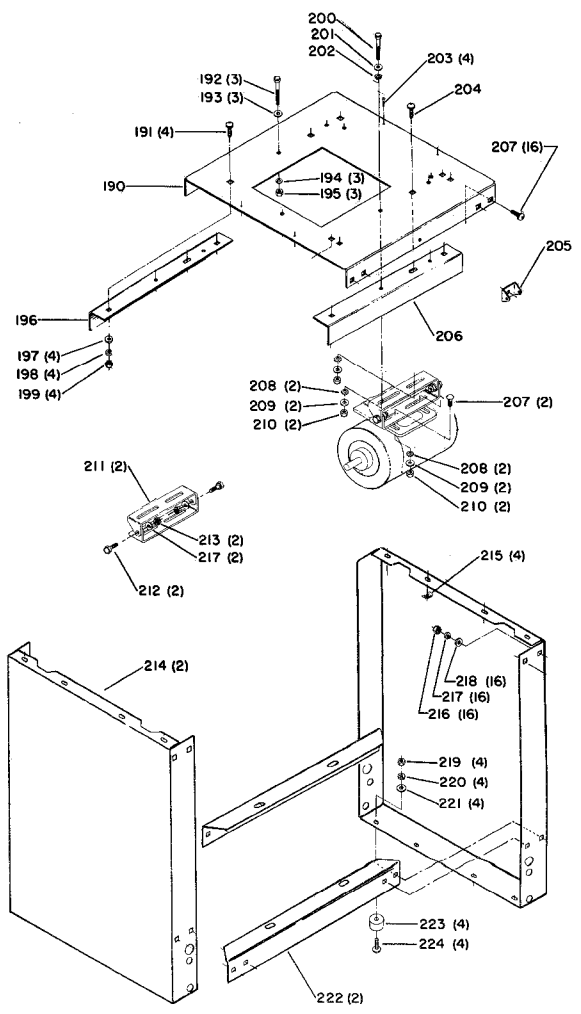

FOR 28-240 ONLY

FOR 28-285 ONLY

FOR 28-230 ONLY

FOR USE WITH 28-230 & 28-285 ONLY

Parts List for 28-200 Type 1

Item Number	Part Number	Description	Qty Required
1	000000-00	No Longer Available	2
2	000000-00	No Longer Available	1
3	000000-00	No Longer Available	1
4	000000-00	No Longer Available	1
5	902010201227S	HEX JAM NUT	1
6	426034000008	UPPER WHEEL ASSY	1
7	426020940003S	TIRE	1
8	426020790001	SPRING CLIP	2
9	904010101615	STEEL WASHER	2
10	000000-00	No Longer Available	1
11	000000-00	No Longer Available	1
12	000000-00	No Longer Available	1
13	000000-00	No Longer Available	1
14	920040107273	BEARING	1
14	920080205336	BEARING	1
15	904100313835	SPACER	1
15	000000-00	No Longer Available	1
16	426021060004	UPPER WHEEL SHAFT	1
17	426020590001	HINGE	1
18	905041413146	STEEL PIN	1
19	905155	KNOB	1
20	426020140003	SLIDING BRACKET	1
21	928010413386	COIL SPRING	1
22	904070105572	FIBRE WASHER	1
23	902020501317	SPEC NUT	1
24	902040101403	WING NUT	1
25	901042614005	SCREW	1

Parts List for 28-200 Type 1

Item Number	Part Number	Description	Qty Required
53	901041900225S	SET SCREW	2
54	952020113254S	GUIDE BLOCK	2
55	901041500297S	SET SCREW	1
56	902080413064S	NUT	1
57	901041900207S	SET SCREW	1
58	426021060009S	HEXAGON SHAFT	1
59	901042601528S	THUMB SCREW	1
60	901020100514	MACHINE SCREW	2
61	901042601520S	THUMB SCREW	1
62	426020540001	BLADE GUARD	1
63	426020630001S	INSERT-24SS ONLY	1
64	905010106711	ROLL PIN	1
65	426020910002	Use 426-02-391-0005	1
66	426020710001S	PIN	1
67	000000-00	No Longer Available	1
68	426020270001	CLAMP SHOE	1
69	426020950002S	TRUNNION	1
70	5140010-69	WASHER	3
71	901010600612S	CAP SCREW	3
72	426020880001S	STOP ROD	1
73	000000-00	No Longer Available	1
74	426023950005	TRUNNION ASSY	1
75	903030231333S	RIVIT	2
76	000000-00	No Longer Available	1
77	5140010-69	WASHER	3
78	901010600612S	CAP SCREW	3
79	901010600602	CAP SCREW	2