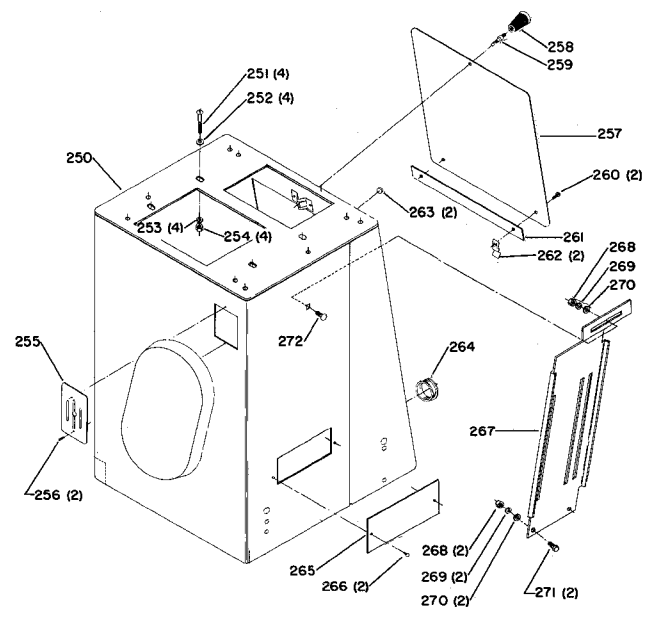

FOR 28-240 ONLY

FOR 28-285 ONLY

FOR 28-230 ONLY

FOR USE WITH 28-230 & 28-285 ONLY

Parts List for 28-200 Type 1

Item Number	Part Number	Description	Qty Required
1	000000-00	No Longer Available	2
2	000000-00	No Longer Available	1
3	000000-00	No Longer Available	1
4	000000-00	No Longer Available	1
5	902010201227S	HEX JAM NUT	1
6	426034000008	UPPER WHEEL ASSY	1
7	426020940003S	TIRE	1
8	426020790001	SPRING CLIP	2
9	904010101615	STEEL WASHER	2
10	000000-00	No Longer Available	1
11	000000-00	No Longer Available	1
12	000000-00	No Longer Available	1
13	000000-00	No Longer Available	1
14	920040107273	BEARING	1
14	920080205336	BEARING	1
15	904100313835	SPACER	1
15	000000-00	No Longer Available	1
16	426021060004	UPPER WHEEL SHAFT	1
17	426020590001	HINGE	1
18	905041413146	STEEL PIN	1
19	905155	KNOB	1
20	426020140003	SLIDING BRACKET	1
21	928010413386	COIL SPRING	1
22	904070105572	FIBRE WASHER	1
23	902020501317	SPEC NUT	1
24	902040101403	WING NUT	1
25	901042614005	SCREW	1

Parts List for 28-200 Type 1

Item Number	Part Number	Description	Qty Required
53	901041900225S	SET SCREW	2
54	952020113254S	GUIDE BLOCK	2
55	901041500297S	SET SCREW	1
56	902080413064S	NUT	1
57	901041900207S	SET SCREW	1
58	426021060009S	HEXAGON SHAFT	1
59	901042601528S	THUMB SCREW	1
60	901020100514	MACHINE SCREW	2
61	901042601520S	THUMB SCREW	1
62	426020540001	BLADE GUARD	1
63	426020630001S	INSERT-24SS ONLY	1
64	905010106711	ROLL PIN	1
65	426020910002	Use 426-02-391-0005	1
66	426020710001S	PIN	1
67	000000-00	No Longer Available	1
68	426020270001	CLAMP SHOE	1
69	426020950002S	TRUNNION	1
70	5140010-69	WASHER	3
71	901010600612S	CAP SCREW	3
72	426020880001S	STOP ROD	1
73	000000-00	No Longer Available	1
74	426023950005	TRUNNION ASSY	1
75	903030231333S	RIVIT	2
76	000000-00	No Longer Available	1
77	5140010-69	WASHER	3
78	901010600612S	CAP SCREW	3
79	901010600602	CAP SCREW	2