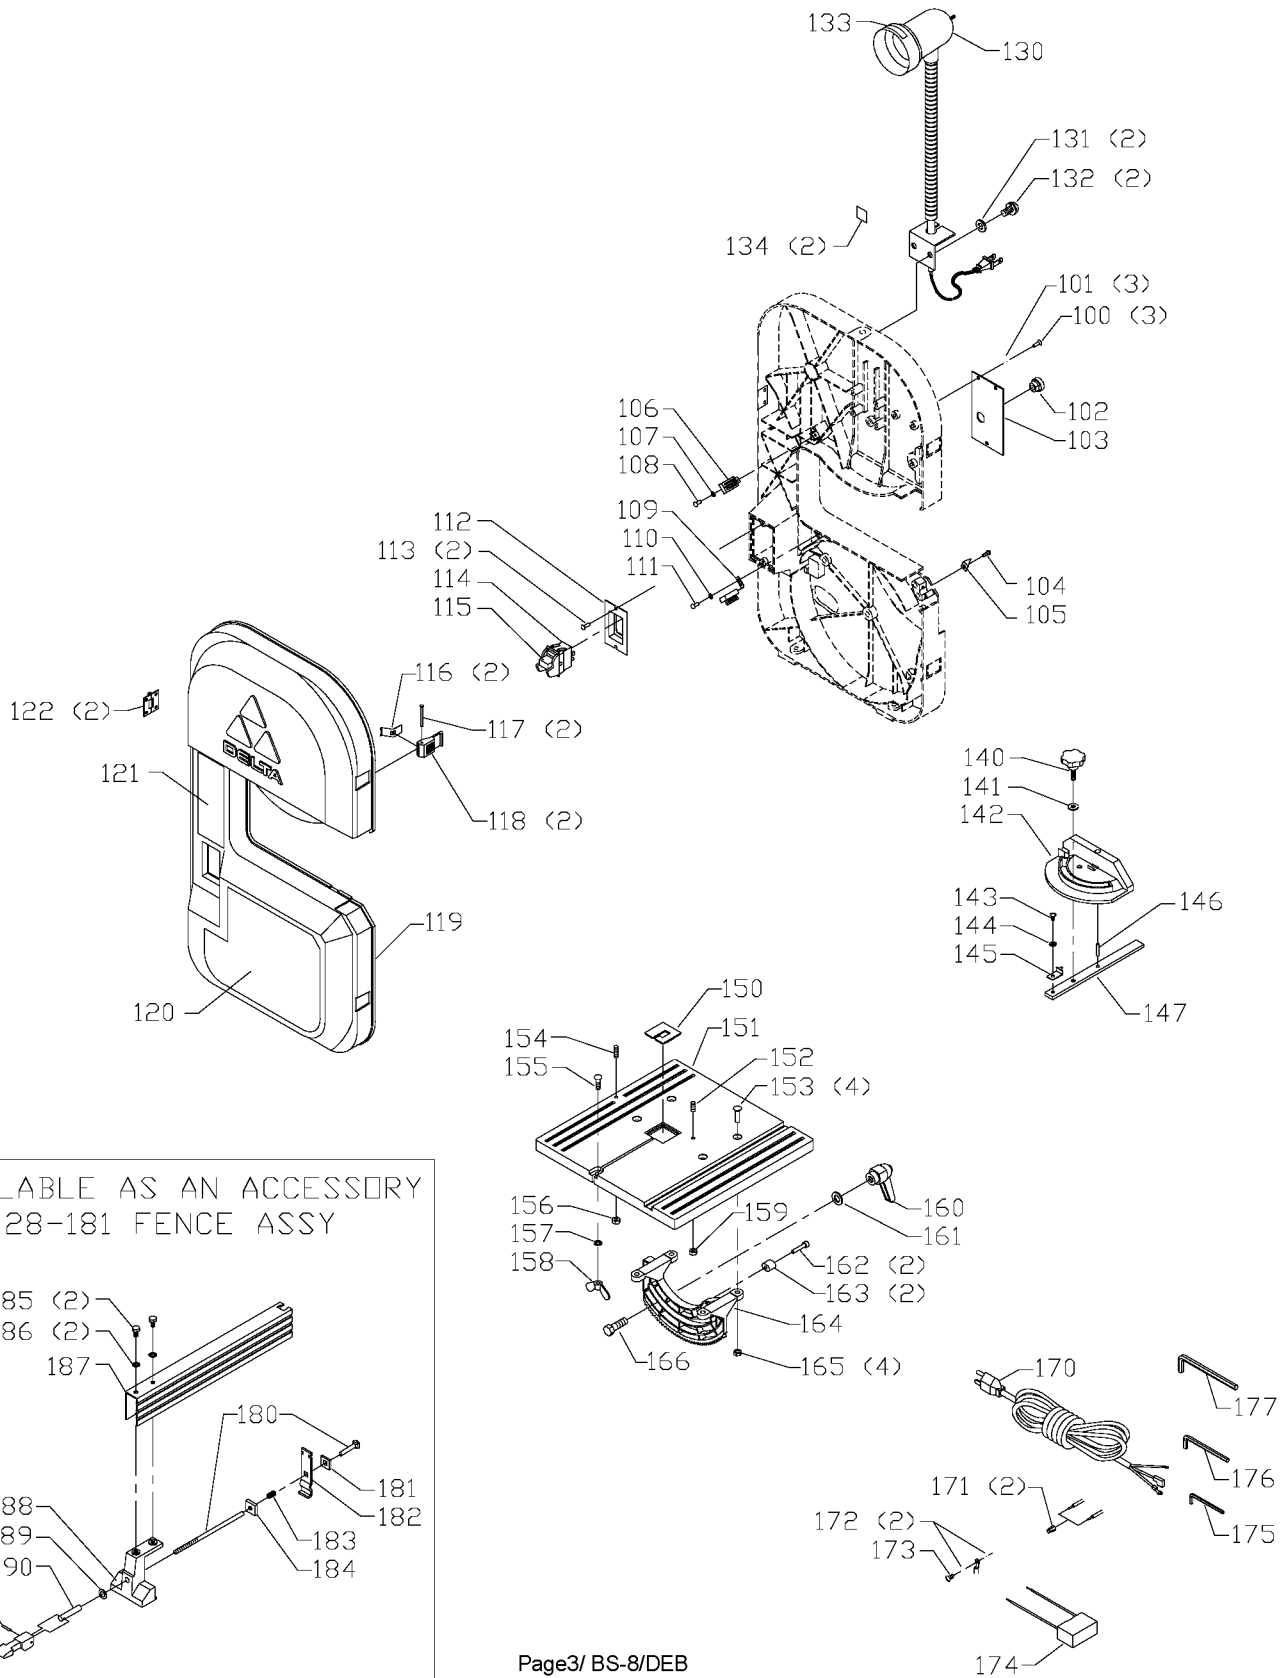

WIRING DIAGRAM

AVAILABLE AS AN ACCESSORY
 28-181 FENCE ASSY

Parts List for 28-150 Type 2

Item Number	Part Number	Description	Qty Required
1	1320600	KNOB W/STUD	1
2	1346500	HOUSING	1
3	1346503	SPRING	1
4	1346502	CLAMP	1
5	1347512	SET SCREW	2
6	1346501	PINION	1
7	1246004	CAP SCREW	2
8	488874-00	LOCK WASHER	2
9	1346504	KNOB	1
10	1346505	UPPER GUIDE	1
11	900190	BLADE GUARD	1
12	900074	WARNING LABEL	1
13	000000-00	No Longer Available	2
14	1246095	CAP SCREW	1
15	000000-00	No Longer Available	1
16	1345032	SHAFT	1
17	1320108	BEARING	1
18	1320165	RETAINING RING	1
19	1341607	GUIDE	2
20	1341608	BLADE GUIDE BRACKET	1
21	000000-00	No Longer Available	2
25	900191	KNOB	1
26	1346618	NYLON WASHER	1
27	000000-00	No Longer Available	1
28	1345019	SPRING	1
29	000000-00	No Longer Available	1
30	1346618	NYLON WASHER	1

Parts List for 28-150 Type 2

Item Number	Part Number	Description	Qty Required
31	900193	FRAME	1
32	900072	TENSION LABEL	1
33	900192	KNOB	1
34	1345027	SPRING	1
35	491889-00	SCREW HEX HEAD	2
36	488813-00	LOCK WASHER	2
37	488822-00	FLAT WASHER	2
38	904030201750	LOCK WASHER	2
39	1341603	MOTOR ASSEMBLY	1
40	1341604	SPECIAL SCREW	1
41	1341605	SPRING	1
42	900194	PINION KNOB	1
45	491964-00	NUT	1
46	488813-00	LOCK WASHER	1
47	1340637	WASHER	1
48	000000-00	No Longer Available	1
49	1345032	SHAFT	1
50	1320108	BEARING	1
51	1320165	RETAINING RING	1
52	1341609	BASE	1
53	488813-00	LOCK WASHER	2
54	1246034	CAP SCREW	2
55	000000-00	No Longer Available	2
56	1341608	BLADE GUIDE BRACKET	1
57	1341607	GUIDE	2
60	1341596	MOTOR PULLEY	1
61	1341593	SHAFT	1