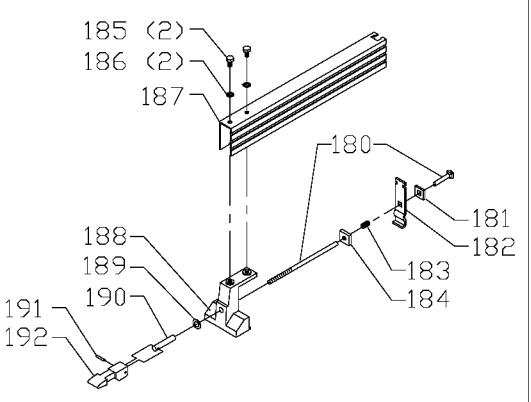

WIRING DIAGRAM

AVAILABLE AS AN ACCESSORY
 28-181 FENCE ASSY

Parts List for 28-150 Type 2

Item Number	Part Number	Description	Qty Required
1	1320600	KNOB W/STUD	1
2	1346500	HOUSING	1
3	1346503	SPRING	1
4	1346502	CLAMP	1
5	1347512	SET SCREW	2
6	1346501	PINION	1
7	1246004	CAP SCREW	2
8	488874-00	LOCK WASHER	2
9	1346504	KNOB	1
10	1346505	UPPER GUIDE	1
11	900190	BLADE GUARD	1
12	900074	WARNING LABEL	1
13	000000-00	No Longer Available	2
14	1246095	CAP SCREW	1
15	000000-00	No Longer Available	1
16	1345032	SHAFT	1
17	1320108	BEARING	1
18	1320165	RETAINING RING	1
19	1341607	GUIDE	2
20	1341608	BLADE GUIDE BRACKET	1
21	000000-00	No Longer Available	2
25	900191	KNOB	1
26	1346618	NYLON WASHER	1
27	000000-00	No Longer Available	1
28	1345019	SPRING	1
29	000000-00	No Longer Available	1
30	1346618	NYLON WASHER	1

Parts List for 28-150 Type 2

Item Number	Part Number	Description	Qty Required
31	900193	FRAME	1
32	900072	TENSION LABEL	1
33	900192	KNOB	1
34	1345027	SPRING	1
35	491889-00	SCREW HEX HEAD	2
36	488813-00	LOCK WASHER	2
37	488822-00	FLAT WASHER	2
38	904030201750	LOCK WASHER	2
39	1341603	MOTOR ASSEMBLY	1
40	1341604	SPECIAL SCREW	1
41	1341605	SPRING	1
42	900194	PINION KNOB	1
45	491964-00	NUT	1
46	488813-00	LOCK WASHER	1
47	1340637	WASHER	1
48	000000-00	No Longer Available	1
49	1345032	SHAFT	1
50	1320108	BEARING	1
51	1320165	RETAINING RING	1
52	1341609	BASE	1
53	488813-00	LOCK WASHER	2
54	1246034	CAP SCREW	2
55	000000-00	No Longer Available	2
56	1341608	BLADE GUIDE BRACKET	1
57	1341607	GUIDE	2
60	1341596	MOTOR PULLEY	1
61	1341593	SHAFT	1