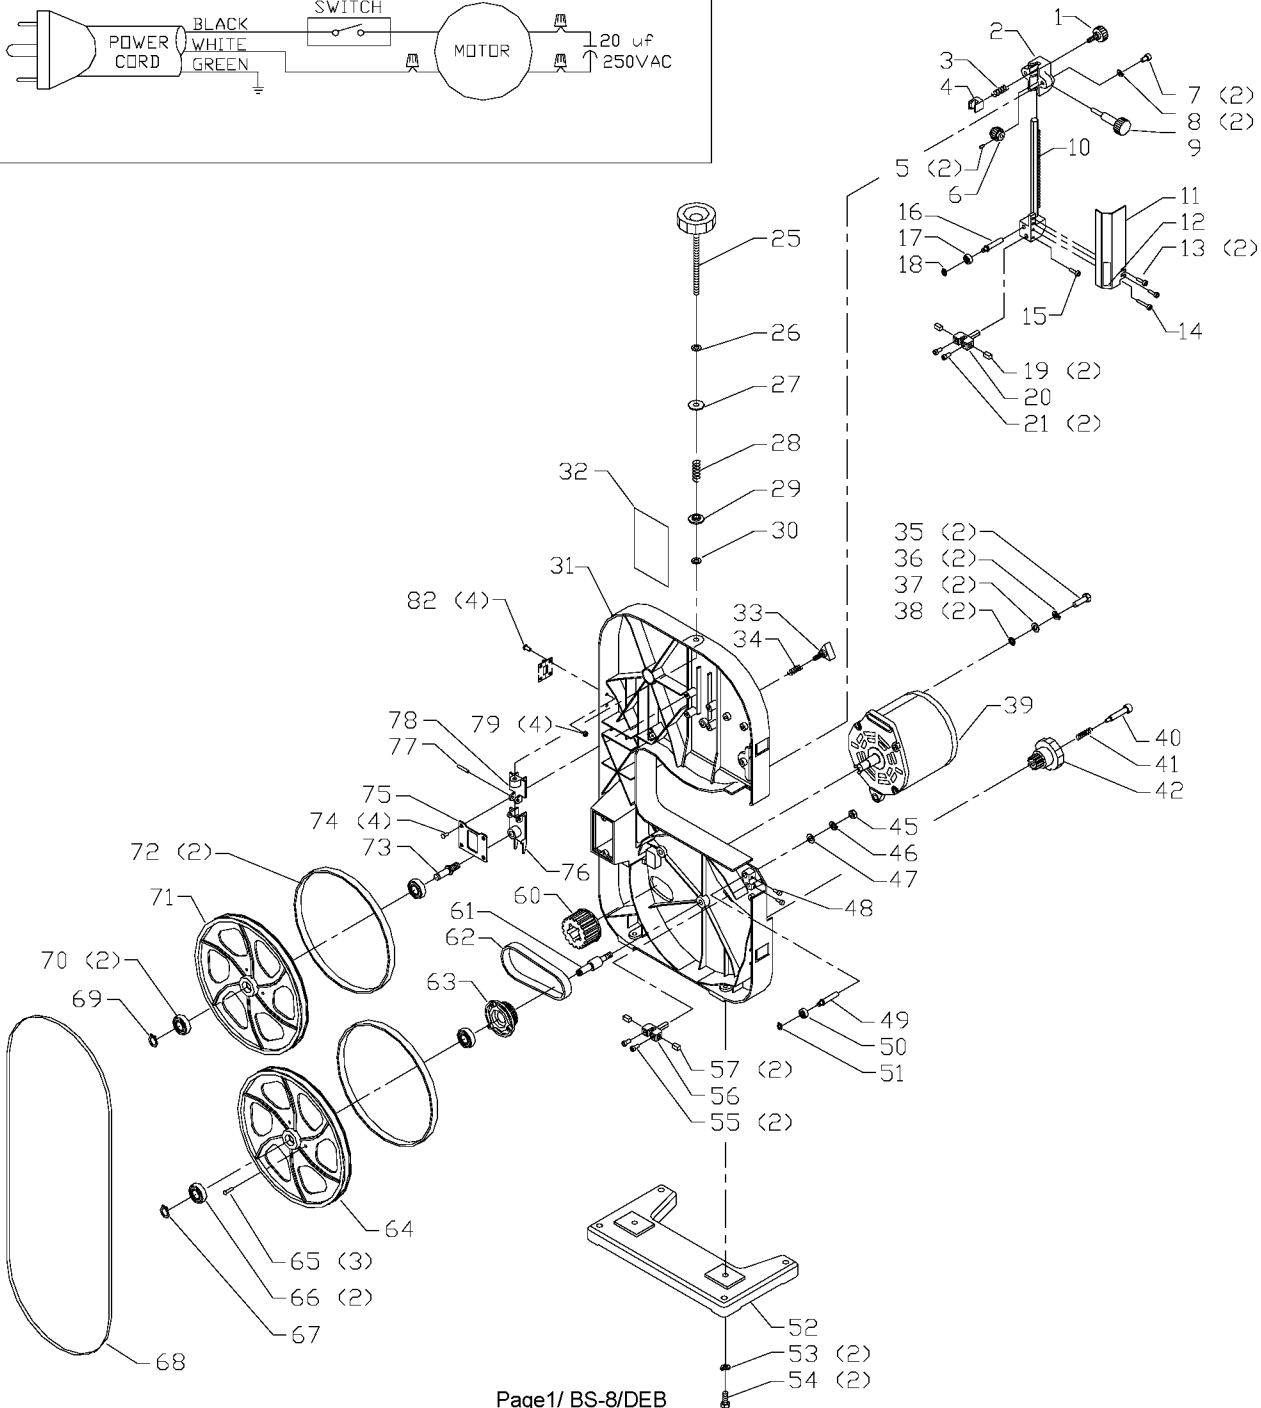

WIRING DIAGRAM