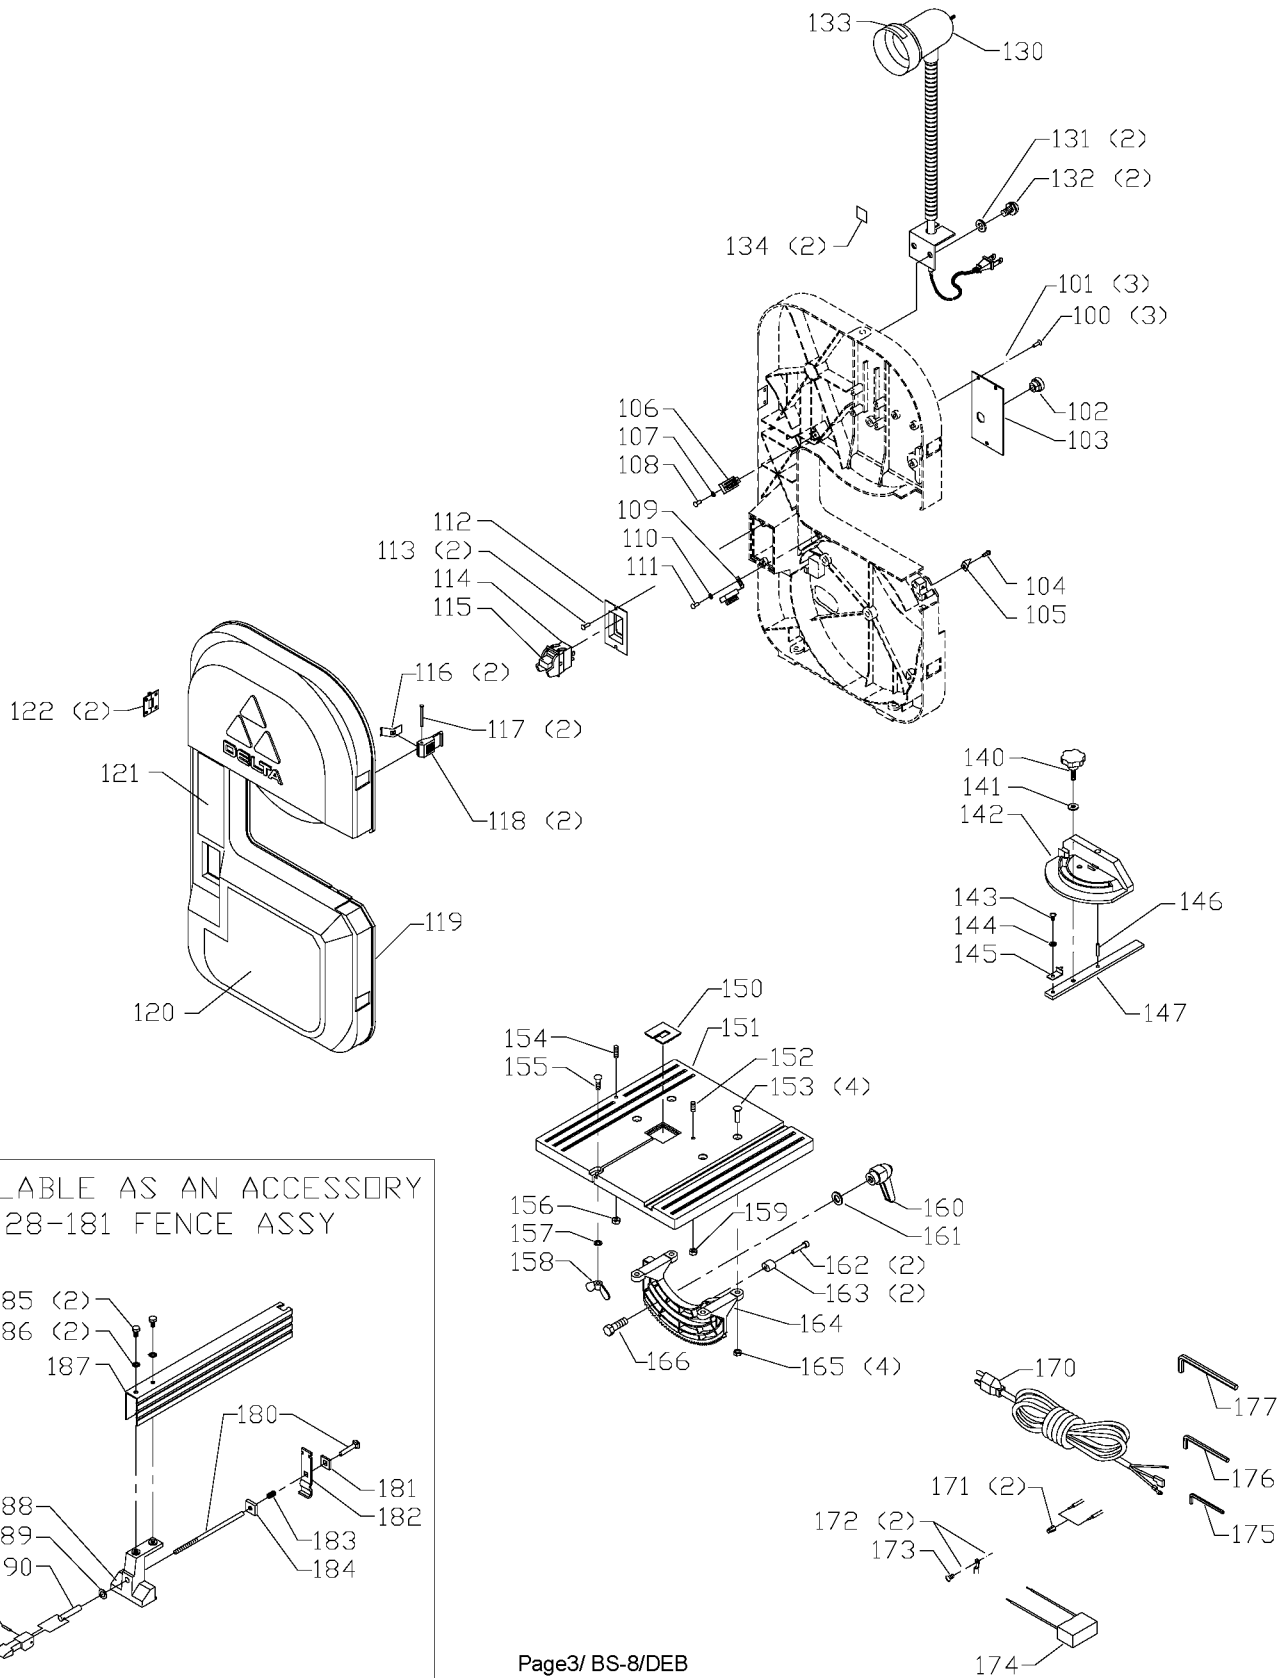

WIRING DIAGRAM

AVAILABLE AS AN ACCESSORY
28-181 FENCE ASSY

Parts List for 28-150 Type 1

Item Number	Part Number	Description	Qty Required
1	1320600	KNOB W/STUD	1
2	1346500	HOUSING	1
3	1346503	SPRING	1
4	1346502	CLAMP	1
5	1347512	SET SCREW	2
6	1346501	PINION	1
7	1246004	CAP SCREW	2
8	488874-00	LOCK WASHER	2
9	1346504	KNOB	1
10	1346505	UPPER GUIDE	1
11	900190	BLADE GUARD	1
12	900074	WARNING LABEL	1
13	000000-00	No Longer Available	2
14	1246095	CAP SCREW	1
15	000000-00	No Longer Available	1
16	1345032	SHAFT	1
17	1320108	BEARING	1
18	1320165	RETAINING RING	1
19	1341607	GUIDE	2
20	1341608	BLADE GUIDE BRACKET	1
21	000000-00	No Longer Available	2
25	000000-00	No Longer Available	1
26	1346618	NYLON WASHER	1
27	000000-00	No Longer Available	1
28	1345019	SPRING	1
29	000000-00	No Longer Available	1
30	1346618	NYLON WASHER	1

Parts List for 28-150 Type 1

Item Number	Part Number	Description	Qty Required
31	900193	FRAME	1
32	900192	KNOB	1
33	000000-00	No Longer Available	1
34	1345027	SPRING	1
35	491889-00	SCREW HEX HEAD	2
36	488813-00	LOCK WASHER	2
37	488822-00	FLAT WASHER	2
38	904030201750	LOCK WASHER	2
39	1341603	MOTOR ASSEMBLY	1
40	1341604	SPECIAL SCREW	1
41	1341605	SPRING	1
42	900194	PINION KNOB	1
45	491964-00	NUT	1
46	488813-00	LOCK WASHER	1
47	1340637	WASHER	1
48	000000-00	No Longer Available	1
49	1345032	SHAFT	1
50	1320108	BEARING	1
51	1320165	RETAINING RING	1
52	1341609	BASE	1
53	488813-00	LOCK WASHER	2
54	1246034	CAP SCREW	2
55	000000-00	No Longer Available	2
56	1341608	BLADE GUIDE BRACKET	1
57	1341607	GUIDE	2
60	1341596	MOTOR PULLEY	1
61	1341593	SHAFT	1