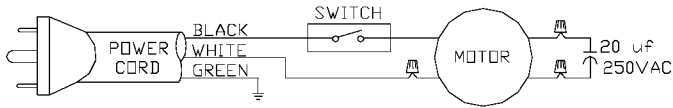

WIRING DIAGRAM

AVAILABLE AS AN ACCESSORY
28-181 FENCE ASSY

Parts List for 28-150 Type 1

Item Number	Part Number	Description	Qty Required
1	1320600	KNOB W/STUD	1
2	1346500	HOUSING	1
3	1346503	SPRING	1
4	1346502	CLAMP	1
5	1347512	SET SCREW	2
6	1346501	PINION	1
7	1246004	CAP SCREW	2
8	488874-00	LOCK WASHER	2
9	1346504	KNOB	1
10	1346505	UPPER GUIDE	1
11	900190	BLADE GUARD	1
12	900074	WARNING LABEL	1
13	000000-00	No Longer Available	2
14	1246095	CAP SCREW	1
15	000000-00	No Longer Available	1
16	1345032	SHAFT	1
17	1320108	BEARING	1
18	1320165	RETAINING RING	1
19	1341607	GUIDE	2
20	1341608	BLADE GUIDE BRACKET	1
21	000000-00	No Longer Available	2
25	000000-00	No Longer Available	1
26	1346618	NYLON WASHER	1
27	000000-00	No Longer Available	1
28	1345019	SPRING	1
29	000000-00	No Longer Available	1
30	1346618	NYLON WASHER	1

Parts List for 28-150 Type 1

Item Number	Part Number	Description	Qty Required
31	900193	FRAME	1
32	900192	KNOB	1
33	000000-00	No Longer Available	1
34	1345027	SPRING	1
35	491889-00	SCREW HEX HEAD	2
36	488813-00	LOCK WASHER	2
37	488822-00	FLAT WASHER	2
38	904030201750	LOCK WASHER	2
39	1341603	MOTOR ASSEMBLY	1
40	1341604	SPECIAL SCREW	1
41	1341605	SPRING	1
42	900194	PINION KNOB	1
45	491964-00	NUT	1
46	488813-00	LOCK WASHER	1
47	1340637	WASHER	1
48	000000-00	No Longer Available	1
49	1345032	SHAFT	1
50	1320108	BEARING	1
51	1320165	RETAINING RING	1
52	1341609	BASE	1
53	488813-00	LOCK WASHER	2
54	1246034	CAP SCREW	2
55	000000-00	No Longer Available	2
56	1341608	BLADE GUIDE BRACKET	1
57	1341607	GUIDE	2
60	1341596	MOTOR PULLEY	1
61	1341593	SHAFT	1