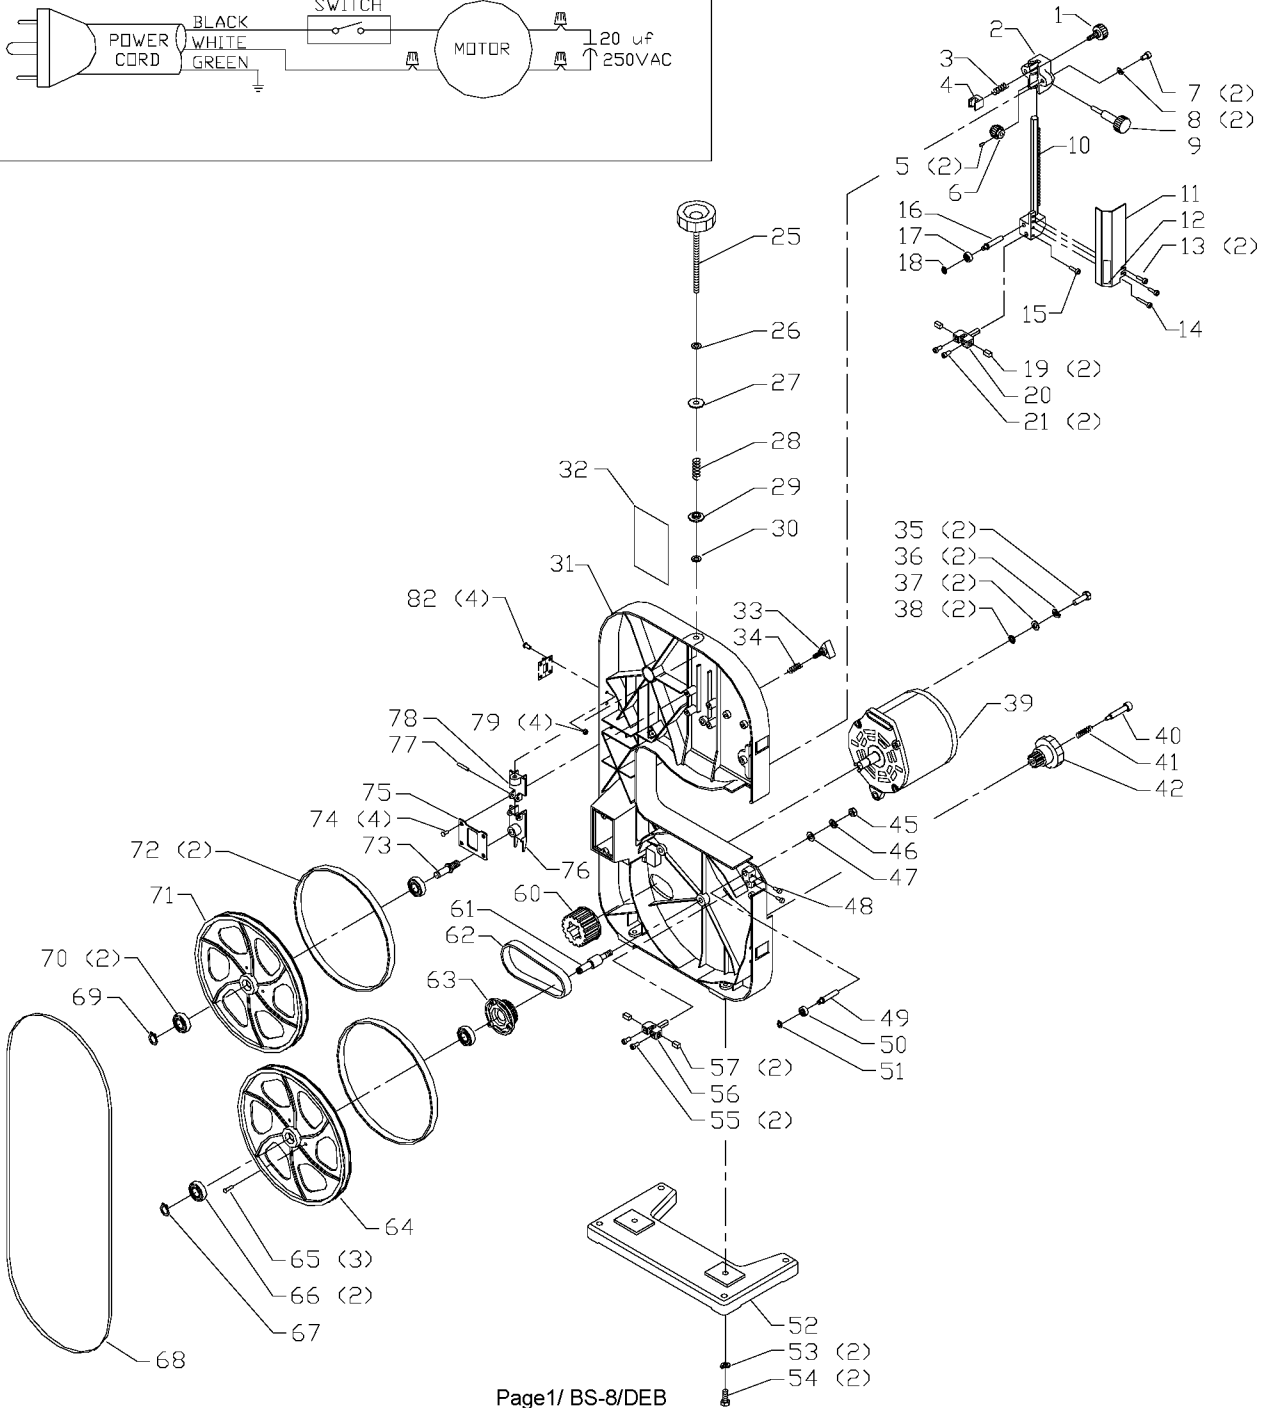

WIRING DIAGRAM

AVAILABLE AS AN ACCESSORY
28-181 FENCE ASSY

Parts List for 28-150 Type 1

Item Number	Part Number	Description	Qty Required
1	1320600	KNOB W/STUD	1
2	1346500	HOUSING	1
3	1346503	SPRING	1
4	1346502	CLAMP	1
5	1347512	SET SCREW	2
6	1346501	PINION	1
7	1246004	CAP SCREW	2
8	488874-00	LOCK WASHER	2
9	1346504	KNOB	1
10	1346505	UPPER GUIDE	1
11	900190	BLADE GUARD	1
12	900074	WARNING LABEL	1
13	000000-00	No Longer Available	2
14	1246095	CAP SCREW	1
15	000000-00	No Longer Available	1
16	1345032	SHAFT	1
17	1320108	BEARING	1
18	1320165	RETAINING RING	1
19	1341607	GUIDE	2
20	1341608	BLADE GUIDE BRACKET	1
21	000000-00	No Longer Available	2
25	000000-00	No Longer Available	1
26	1346618	NYLON WASHER	1
27	000000-00	No Longer Available	1
28	1345019	SPRING	1
29	000000-00	No Longer Available	1
30	1346618	NYLON WASHER	1

Parts List for 28-150 Type 1

Item Number	Part Number	Description	Qty Required
31	900193	FRAME	1
32	900192	KNOB	1
33	000000-00	No Longer Available	1
34	1345027	SPRING	1
35	491889-00	SCREW HEX HEAD	2
36	488813-00	LOCK WASHER	2
37	488822-00	FLAT WASHER	2
38	904030201750	LOCK WASHER	2
39	1341603	MOTOR ASSEMBLY	1
40	1341604	SPECIAL SCREW	1
41	1341605	SPRING	1
42	900194	PINION KNOB	1
45	491964-00	NUT	1
46	488813-00	LOCK WASHER	1
47	1340637	WASHER	1
48	000000-00	No Longer Available	1
49	1345032	SHAFT	1
50	1320108	BEARING	1
51	1320165	RETAINING RING	1
52	1341609	BASE	1
53	488813-00	LOCK WASHER	2
54	1246034	CAP SCREW	2
55	000000-00	No Longer Available	2
56	1341608	BLADE GUIDE BRACKET	1
57	1341607	GUIDE	2
60	1341596	MOTOR PULLEY	1
61	1341593	SHAFT	1