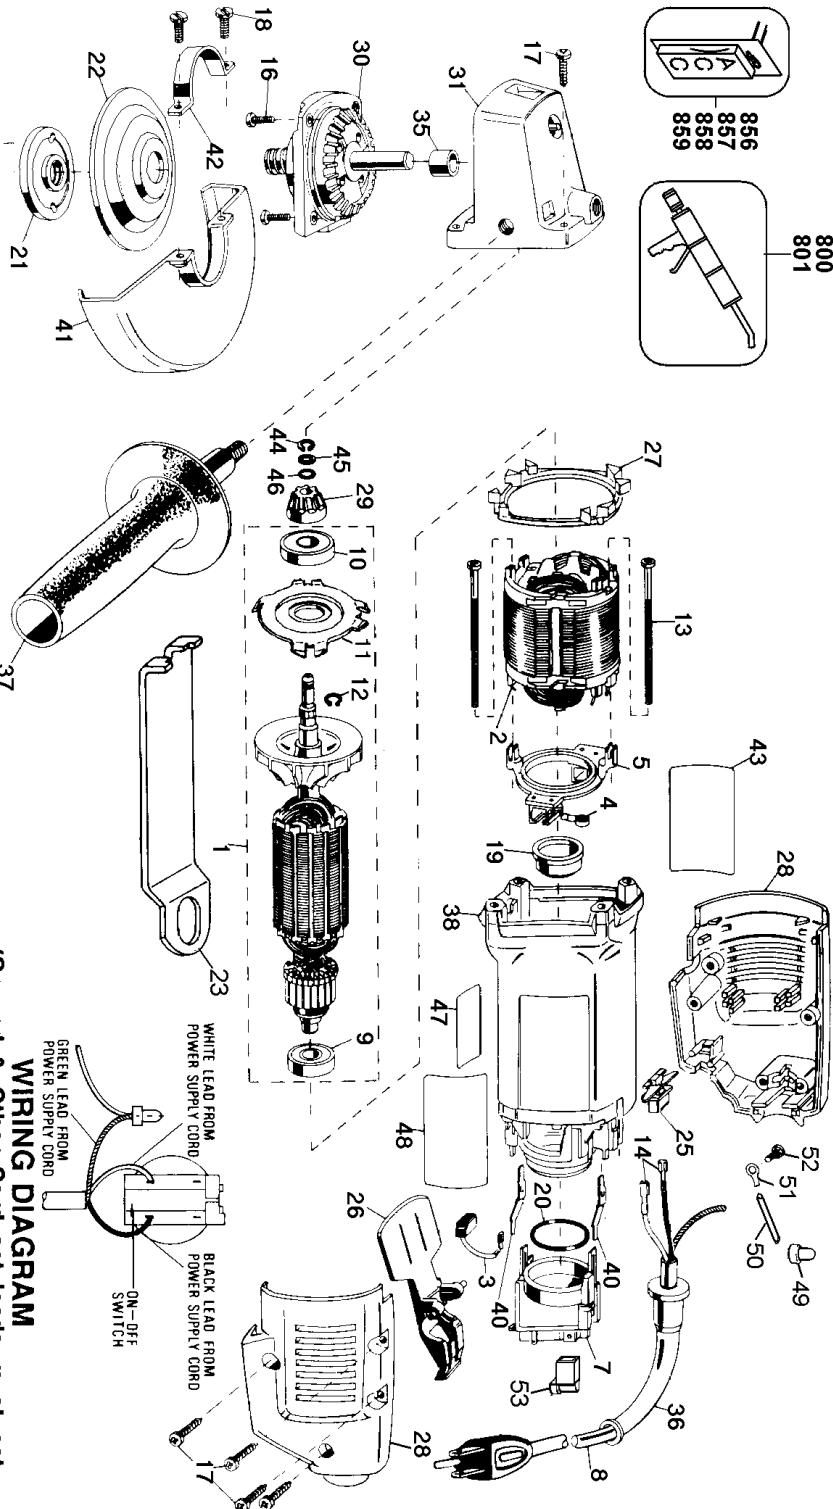

856  
857  
858  
859

800  
801

WHITE LEAD FROM  
POWER SUPPLY CORD

GREEN LEAD FROM  
POWER SUPPLY CORD

BLACK LEAD FROM  
POWER SUPPLY CORD

ON-OFF  
SWITCH

(Ground & Other Cord set leads must not touch the top terminal or main switch)

**WIRING DIAGRAM**

## Parts List for 2750G Type 101

Item Number	Part Number	Description	Qty Required
1	5140071-54	ARMATURE&FIELD	1
2	5140071-54	ARMATURE&FIELD	1
3	445861-25	BRUSH	2
4	445860-00	SPRING,BRUSH	2
5	449899-05	RING,BRUSH	1
7	5140110-67	SWITCH KIT	1
7	5140110-67	SWITCH KIT	1
8	5140069-81	TUBING	1
8	36480-98	CORD/10FT./18-3	1
9	330003-03	BEARING,BALL	1
10	330003-17	BEARING,BALL	1
11	150057-00	RETAINER,BRG.	1
12	444793-00	RING, RETAINING	1
13	445880-00	SCREW	2
14	136086-01	RECEPTACLE	2
16	146929-00	SCREW,TRI-ROUND	4
17	330019-13	SCREW,M4X19	8
18	99284-08	SCREW	2
19	445217-02	SLEEVE	1
20	700248-00	O RING	1
21	149480-00	NUT,CLAMP	1
22	448156-01	FLANGE	1
23	149645-00	WRENCH,BOX	1
25	447847-00	LOCK BUTTON	1
26	150428-00SV	PADDLE	1
27	445876-00	BAFFLE, FAN	1
28	000000-00	No Longer Available	1

## Parts List for 2750G Type 101

Item Number	Part Number	Description	Qty Required
29	152487-01	PINION	1
30	5140001-91	SPINDLE & GEAR	1
31	150323-04	CASE,GEAR	1
35	036826-00	SLEEVE BEARING	1
36	330005-01	PROTECTOR,CORD	1
37	149142-00	HANDLE,SIDE	1
38	445886-00SV	CASE-FIELD	1
40	445882-00	CONTACT STRIP	2
41	450733-00	GUARD	1
42	146954-00	CLAMP,GUARD	1
43	000000-00	No Longer Available	1
44	38751-00	RING	1
45	449559-00	WASHER	1
46	50050-00	RING	1
47	000000-00	No Longer Available	1
48	152176-00	LABEL,ID	1
49	46629-01	CONNECTOR	1
50	000000-00	No Longer Available	1
51	053650-00	TERMINAL	1
52	447628-00	SCREW	1
53	444649-02	TERMINAL	2
800	761995-01	GREASE, 6 OZ.	1
801	283484-01	GREASE,32 OZ.	1
856	DW4514	4-1/2X1/4 METL	1
857	68254-02	NUT,DISC	1
858	51816-01	FLANGE	1
859	000000-00	No Longer Available	1