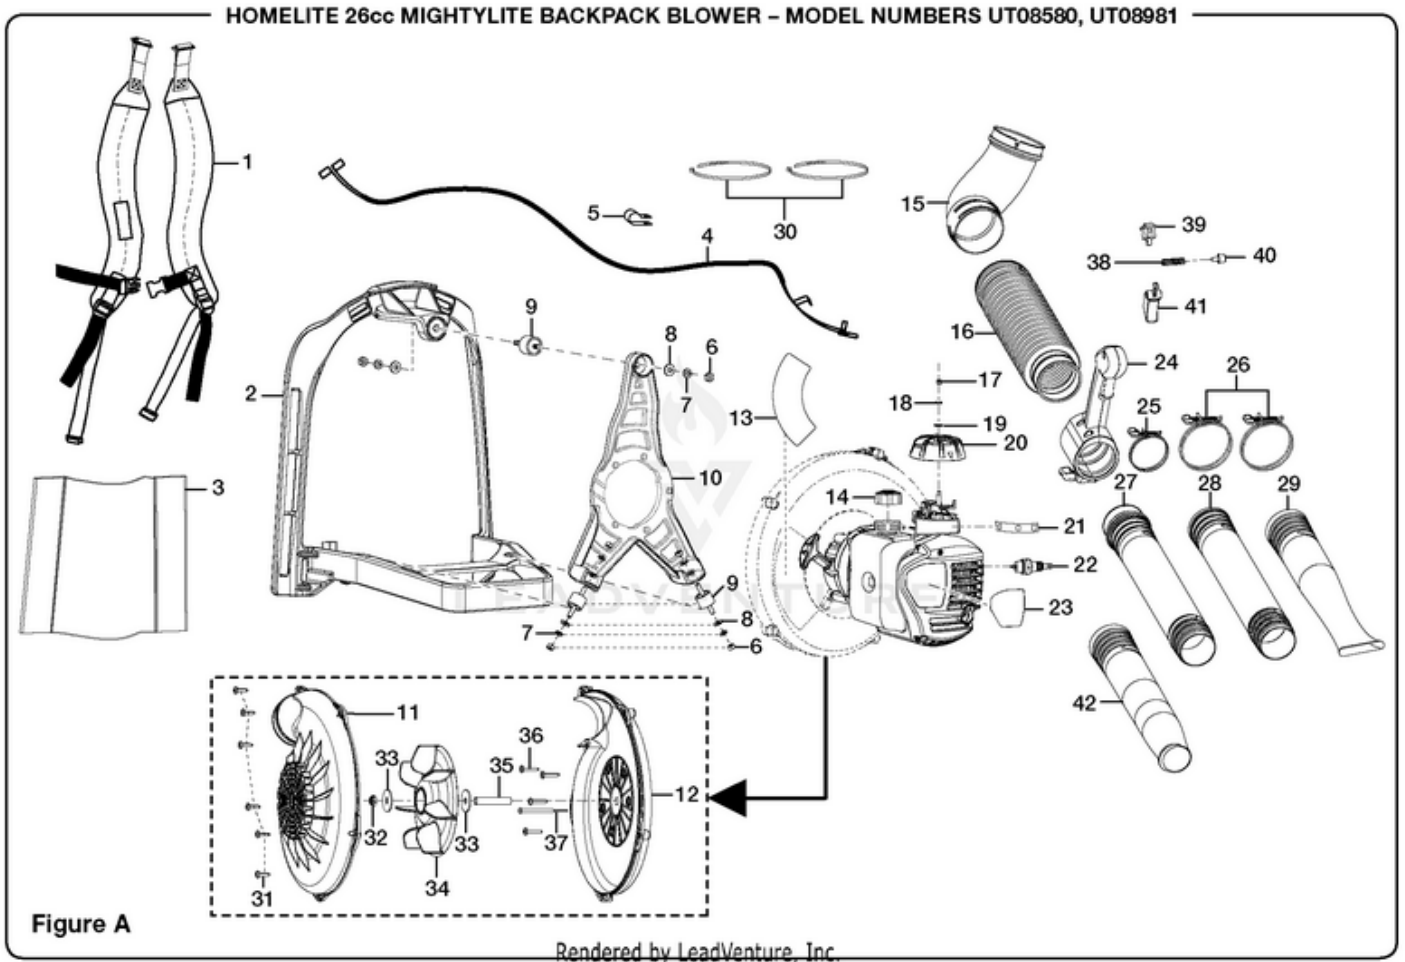

26cc Mightylite Backpack Blower UT08580 08580-UT 26cc Mightylite Backpack Blower UT-08580 26cc Mightylite Backpack Blower - Figure A

<b>Ref #</b>	<b>Part #</b>	<b>Description</b>	<b>Qty</b>
1	901588001	Shoulder Harness Assembly	1
2	518598001	Backpack Frame	1
3	901589001	Mesh Backing	1
4	270021004	Throttle Cable Assembly	1
5	678561001	Cable Clamp	1
6	678190002	Hex Nut (1/4-20)	6
7	678109001	Lock Washer (1/4-20)	6
8	678186002	Washer (1/4-20)	6
9	570546001	Bumper	3
10	518591001	Frame Support	1
11	518575001	Bottom Volute	1
12	518574001	Top Volute	1
13	940734021	Starting Label	1
14	300758006	Fuel Cap Assembly	1
15	580819001	Elbow Tube	1
16	580566001	Bellows	1
17	678435001	Hex Nut (M4)	1
18	678434002	Wavy Washer	1
19	678434001	Flat Washer	1
20	518496001	Choke Dial Cover	1
21	940647010	Choke Label	1
22	870174001	Spark Plug (Champion RCJ6Y)	1
23	940755005	Logo Label	1
24	308920001	Throttle Control Handle	1
25	348006003	Small Clamp	1
26	348006002	Large Clamp	2
27	580570001	Upper Tube	1
28	580569001	Lower Tube	1
29	580577001	Wide Sweeper Nozzle	1
30	900972001	Cable Tie	2
31	660629001	Screw (10-14 x 3/4 in.)	6
32	660730001	Lock Nut (3/8-24)	1
33	650016001	Flat Washer	2
34	518581001	Fan	1
35	638091005	Crankshaft Spacer	1
36	660674002	Screw (10-14 x 26.99 mm)	4
37	660970004	Screw (M4 x 77.5 mm)	1
38	678542001	Trigger Lock Spring	1
39	760700002	Switch	1
40	518595001	Throttle Lock	1
41	518577001	Trigger	1
42	580504001	Nozzle	1
	987000057	Operator's Manual (960705001)	