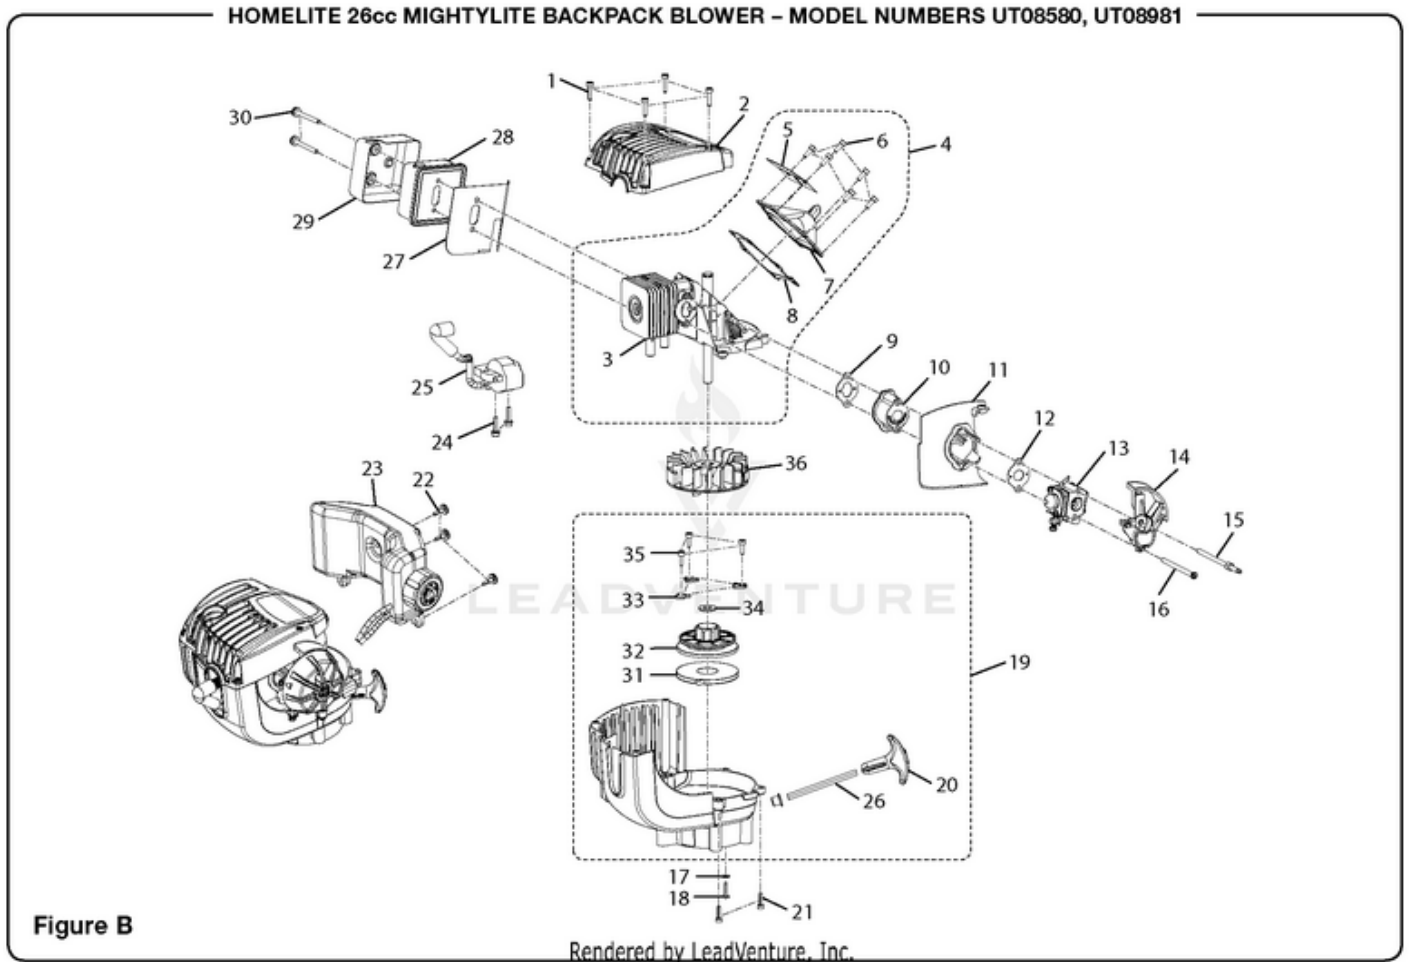

26cc Mightylite Backpack Blower UT08580 08580-UT 26cc Mightylite Backpack Blower UT-08580 26cc Mightylite Backpack Blower - Figure B

Ref #	Part #	Description	Qty
1	660466001	Screw (M4 x 18 mm)	4
2	518588001	Upper Housing	1
3	640098001	Cylinder	1
4	309960001	Short Block Assembly (Inc. Key Nos. 3 and 5-8)	1
5	638442003	Cylinder Heat Shield	1
6	660925003	Screw (M4 x 12 mm)	6
7	638337001	Crankcase Cover	1
8	901550001	Crankcase Cover Gasket	1
9	901551001	Intake Gasket	1
10	518497001	Heat Dam	1
11	518690001	Baffle Plate	1
12	901552001	Carburetor Gasket	1
13	308054001	Carburetor	1
14	518498001	Air Box Base	1
15	660453001	Hex Bolt (Double Sided)	1
16	660454001	Screw (M5 x 70 mm)	1
17	690969001	Flat Washer	1
18	660970003	Screw	1
19	308889002	Lower Housing with Starter Assembly (Inc. Key Nos. 20, 26 and 31-35)	1
20	518502001	Starter Grip	1
21	660970001	Screw (M4 x 16 mm)	2
22	660970002	Screw (M4, Special)	3
23	308675007	Fuel Tank with Cap Assembly	1
24	660968001	Screw (M4 x 19 mm)	2
25	850108001	Ignition Module	1
26	900849002	Starter Rope	1
27	901452003	Muffler Gasket	1
28	308990016	Muffler Assembly	1
29	638442001	Heat Shield	1
30	660638003	Screw (10-24)	2
31	638033001	Spring & Container Assembly	1
32	518501001	Starter Pulley	1
33	638389001	Pulley Retainer	3
34	650017001	Flat Washer	1
35	660967001	Screw (M4 x 14 mm)	3
36	308674001	Flywheel Assembly	1