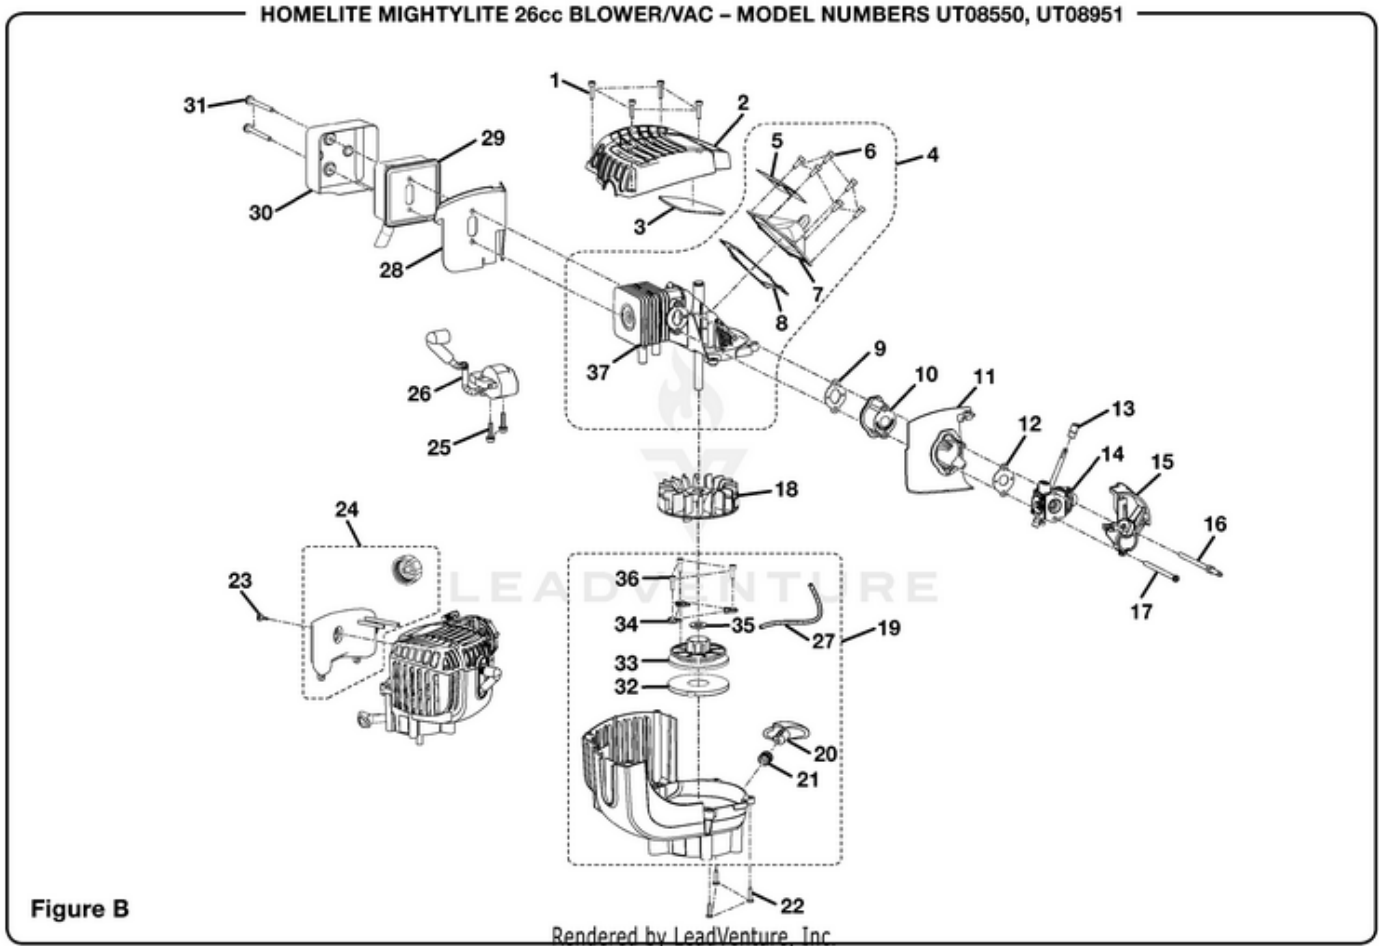

26cc Mightylite Blower/Vac UT-08550 08550-UT 26cc Mightylite Blower/Vac UT-08550 26cc Mightylite Blower/
Vac - Figure B

Ref #	Part #	Description	Qty
1	660466001	Screw (M4 x 18 mm)	4
2	518535001	Upper Housing	1
3	900951006	Heat Shield Gasket	1
4	309960001	Short Block Assembly	1
5	638442003	Cylinder Heat Shield	1
6	660925003	Screw (M4 x 12 mm)	6
7	638337001	Crankcase Cover	1
8	901550001	Crankcase Cover Gasket	1
9	901551001	Intake Gasket	1
10	518497001	Heat Dam	1
11	518690001	Baffle Plate	1
12	901552001	Carburetor Gasket	1
13	518709001	Throttle Lever	1
14	308028007	Carburetor	1
15	518532001	Air Box Base	1
16	660453001	Hex Bolt (Double Sided)	1
17	660454001	Screw (M5 x 70 mm)	1
18	308674001	Flywheel Assembly	1
19	308889001	Lower Housing with Starter Assembly	1
20	518502001	Starter Grip	1
21	638088002	Eyelet	1
22	660970001	Screw (M4 x 16 mm)	3
23	660970002	Screw (M4, special)	1
24	308675004	Fuel Tank with Cap Assembly	1
25	660968001	Screw (M4 x 19 mm)	2
26	850108001	Ignition Module	1
27	900849002	Starter Rope	1
28	901452003	Muffler Gasket	1
29	308990007	Muffler Assembly	1
30	638442002	Heat Shield	1
31	660638003	Screw (10-24 x 2-3/16 in.)	2
32	638033001	Spring & Container Assembly	1
33	518501001	Starter Pulley	1
34	638389001	Pulley Retainer	3
35	650017001	Flat Washer	1
36	660967001	Screw (M4 x 14 mm)	3
37	640098001	Cylinder	1