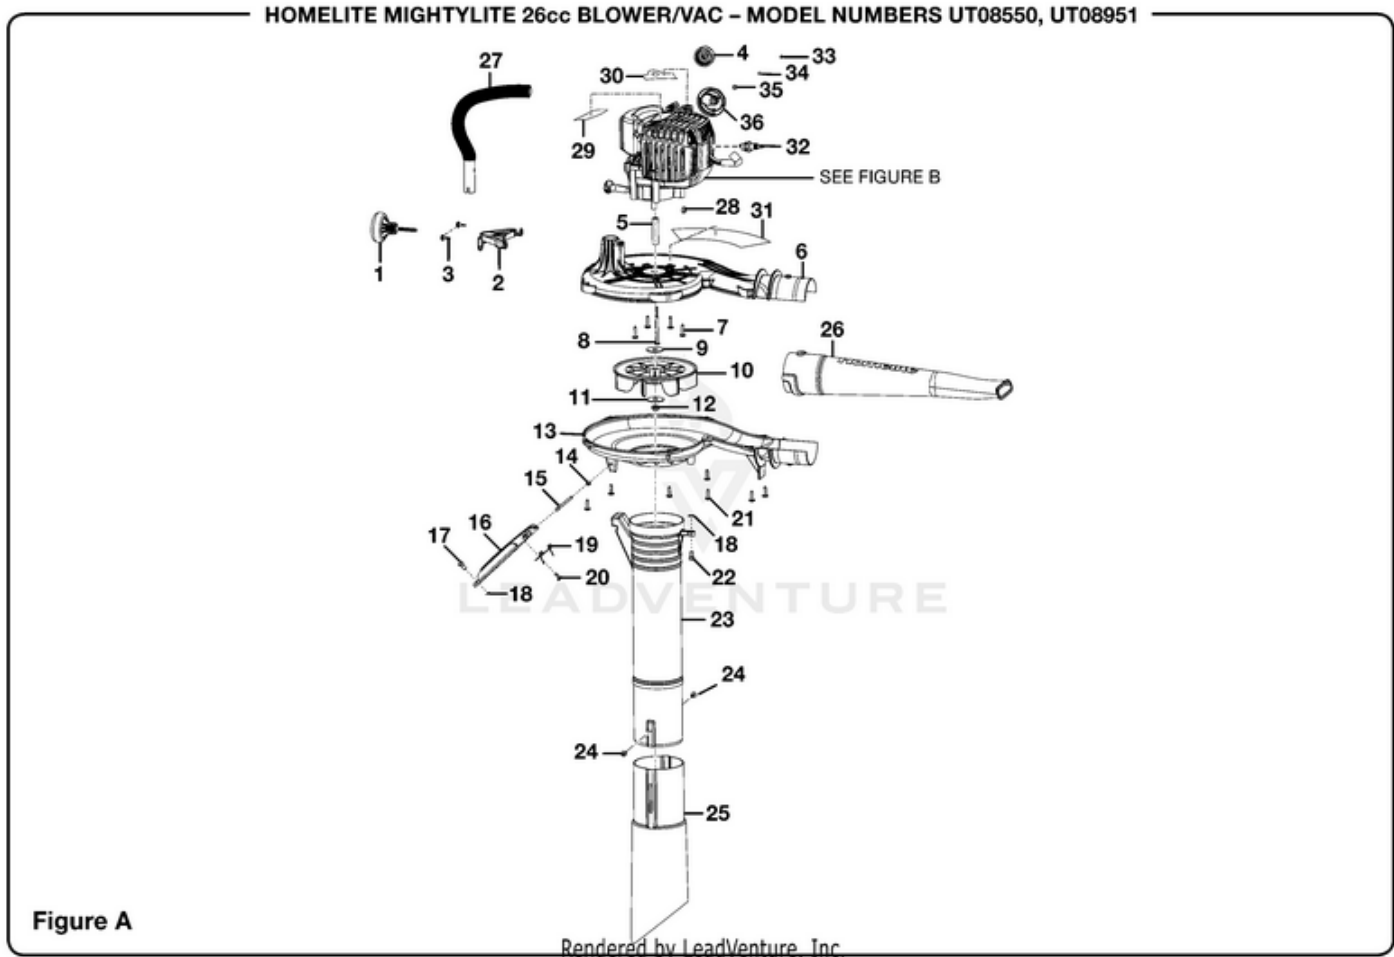

26cc MightyLite Blower/Vac UT-08550 08550-UT 26cc MightyLite Blower/Vac UT-08550 26cc MightyLite Blower/Vac -
Figure A

Ref #	Part #	Description	Qty
1	518593001	Handle Knob	1
2	518592001	Handle Adaptor	1
3	660970002	Screw (M4, special)	2
4	308680001	Fuel Cap Assembly	1
5	638091006	Spacer (55 mm)	1
6	518582001	Upper Volute	1
7	660674001	Screw (10-14 x 7/8 in.)	4
8	660970004	Screw (M4, special)	1
9	678126005	Washer	1
10	518581001	Fan	1
11	650016001	Flat Washer	1
12	660730001	Hex Nut (3/8-24)	1
13	518571001	Lower Volute	1
14	678353001	E-Ring (4 mm)	1
15	678514001	Pin	1
16	518570001	Vacuum Door	1
17	660880002	Screw (1/4-20, special)	1
18	650027001	E-Ring	2
19	678513001	Torsion Spring	1
20	660618001	Screw (10-14 x 1/2 in.)	1
21	660629001	Screw (10-14 x 3/4 in., Torx T.F.)	7
22	660880001	Screw (1/4-20, special)	1
23	580807001	Upper Vacuum Tube	1
24	660621001	Screw (10-24 x 1/2 in., Truss Head Slotted Torx)	2
25	580808001	Lower Vacuum Tube	1
26	580843001	Blower Tube	1
27	901204001	Foam Grip and Handle Assembly	1
28	678190002	Hex Nut (1/4-20)	1
29	940755003	Logo Label	1
30	940647012	Choke Label	1
31	940734015	Starting Label	1
32	870174001	Spark Plug	1
33	678435001	Lock Nut (M4)	1
34	678434002	Wavy Washer (M4)	1
35	678434001	Washer (M4)	1
36	518496001	Choke Dial Cover	1
	987000050	Operator's Manual (960704001)	