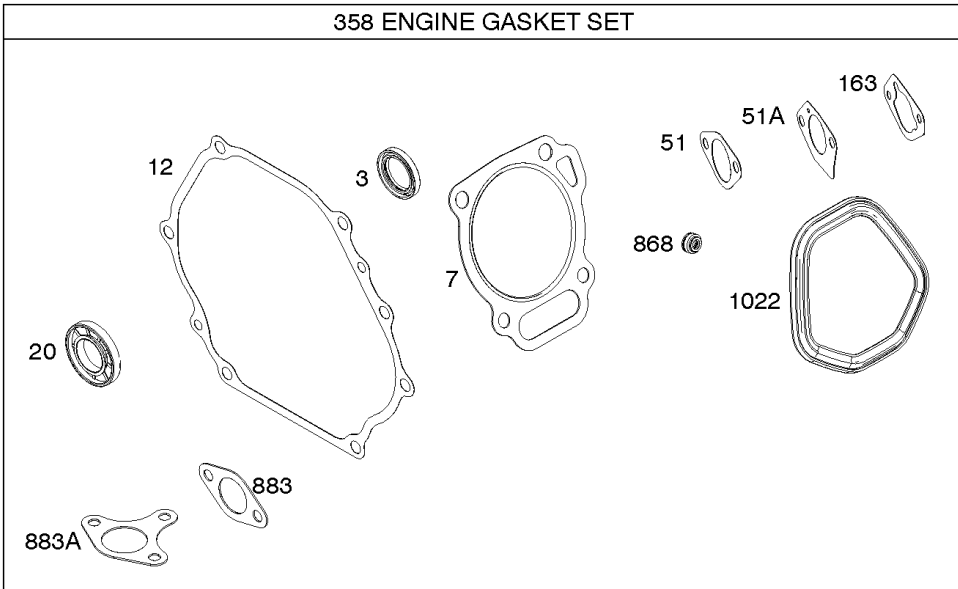

Cylinder Head, Gasket Sets

REF NO	PART NO	QTY	DESCRIPTION
3	797766		SEAL, Oil -(Magneto Side)
5	799801		HEAD, Cylinder
7	799534		GASKET, Cylinder Head
12	797789		GASKET, Crankcase
13	797791		SCREW -(Cylinder Head)
20	797766		SEAL, Oil -(PTO Side)
33	797778		VALVE, Exhaust
34	797777		VALVE, Intake
35	797780		SPRING, Valve -(Intake)
36	797780		SPRING, Valve -(Exhaust)
40	797781		RETAINER, Valve
40A	797782		RETAINER, Valve
42	797783		KEEPER, Valve
45	797786		TAPPET, Valve
51	797845		GASKET, Intake
51A	797755		GASKET, Intake
163	797756		GASKET, Air Cleaner
238	797784		CAP, Valve
276	797847		WASHER, Sealing -(Rocker Cover)
358	799952		GASKET SET, Engine
718	797792		PIN, Locating -(Cylinder Head)
830	591088		STUD, Rocker Arm -Used After Code Date 11090200
830	798954		STUD, Rocker Arm -(Rocker Arm) -Used Before Code Date 11090300
868	797854		SEAL, Valve -(Intake)
883	797770		GASKET, Exhaust
883A	799797		GASKET, Exhaust
914	797848		SCREW -(Rocker Cover)
1022	797846		GASKET, Rocker Cover
1023	799778		COVER, Rocker
1026	797785		ROD, Push -Used Before Code Date 11090300
1026	799966		ROD, Push -Used After Code Date 11090200
1029	591087		ARM, Rocker -Used After Code Date 11090200
1029	797779		ARM, Rocker -Used Before Code Date 11090300
1034	797787		GUIDE, Push Rod
1095	799953		GASKET SET, Valve