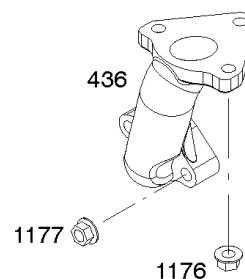

616

Camshaft, Crankcase Cover, Crankshaft, Cylinder, Lubrication, Operator's Manual, Piston/

REF NO	PART NO	QTY	DESCRIPTION
718	797792		PIN, Locating -(Cylinder Head)
718A	797761		PIN, Locating -(Crankcase Cover)
729	797750		CLIP, Wire
758	797852		COUNTERWEIGHT
842	797327		SEAL, O-Ring -(Dipstick Tube)
847	799810		DIPSTICK/TUBE ASSEMBLY
998	799809		PIPE, Oil
1036	-----		Label-Emissions -(Available From A Briggs & Stratton Authorized Dealer)
1058	279903TRI		MANUAL, Operator's
1058	279903EST		MANUAL, Operator's
1058	279903WST		MANUAL, Operator's
1319	794467		LABEL, Warning
1319A	797669		LABEL, Warning

Cylinder Head, Gasket Sets

REF NO	PART NO	QTY	DESCRIPTION
3	797766		SEAL, Oil -(Magneto Side)
5	799801		HEAD, Cylinder
7	799534		GASKET, Cylinder Head
12	797789		GASKET, Crankcase
13	797791		SCREW -(Cylinder Head)
20	797766		SEAL, Oil -(PTO Side)
33	797778		VALVE, Exhaust
34	797777		VALVE, Intake
35	797780		SPRING, Valve -(Intake)
36	797780		SPRING, Valve -(Exhaust)
40	797781		RETAINER, Valve
40A	797782		RETAINER, Valve
42	797783		KEEPER, Valve
45	797786		TAPPET, Valve
51	797845		GASKET, Intake
51A	797755		GASKET, Intake
163	797756		GASKET, Air Cleaner
238	797784		CAP, Valve
276	797847		WASHER, Sealing -(Rocker Cover)
358	799952		GASKET SET, Engine
718	797792		PIN, Locating -(Cylinder Head)
830	591088		STUD, Rocker Arm -Used After Code Date 11090200
830	798954		STUD, Rocker Arm -(Rocker Arm) -Used Before Code Date 11090300
868	797854		SEAL, Valve -(Intake)
883	797770		GASKET, Exhaust
883A	799797		GASKET, Exhaust
914	797848		SCREW -(Rocker Cover)
1022	797846		GASKET, Rocker Cover
1023	799778		COVER, Rocker
1026	797785		ROD, Push -Used Before Code Date 11090300
1026	799966		ROD, Push -Used After Code Date 11090200
1029	591087		ARM, Rocker -Used After Code Date 11090200
1029	797779		ARM, Rocker -Used Before Code Date 11090300
1034	797787		GUIDE, Push Rod
1095	799953		GASKET SET, Valve