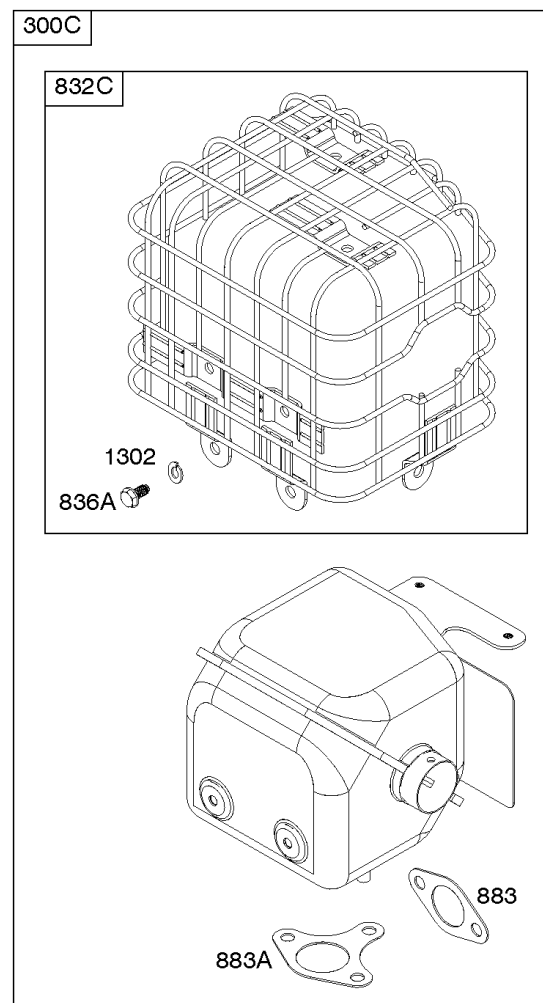

Exhaust System, Fuel Supply

REF NO	PART NO	QTY	DESCRIPTION
180B	799782		TANK, Fuel -(Metal)
181	794641		CAP, Fuel Tank -(Metal)
187	799784		LINE, Fuel -(Formed Hose)
187A	799785		LINE, Fuel -(Formed Hose)
190	590997		SCREW -(Fuel Tank)
240	797346		OUTLET, Tank
300C	591837		MUFFLER
436	799796		MANIFOLD, Exhaust
529	799933		GROMMET
601	791850		CLAMP, Hose
705	590965		NUT -(Fuel Tank)
832	799800		GUARD, Muffler
832C	591838		MUFFLER
836A	798976		SCREW -(Muffler Guard)
883	797770		GASKET, Exhaust
883A	799797		GASKET, Exhaust
958	698180		VALVE, Fuel Shut Off
1176	590965		NUT -(Exhaust Manifold)
1177	590965		NUT -(Muffler)
1302	590457		WASHER -(Muffler Guard)