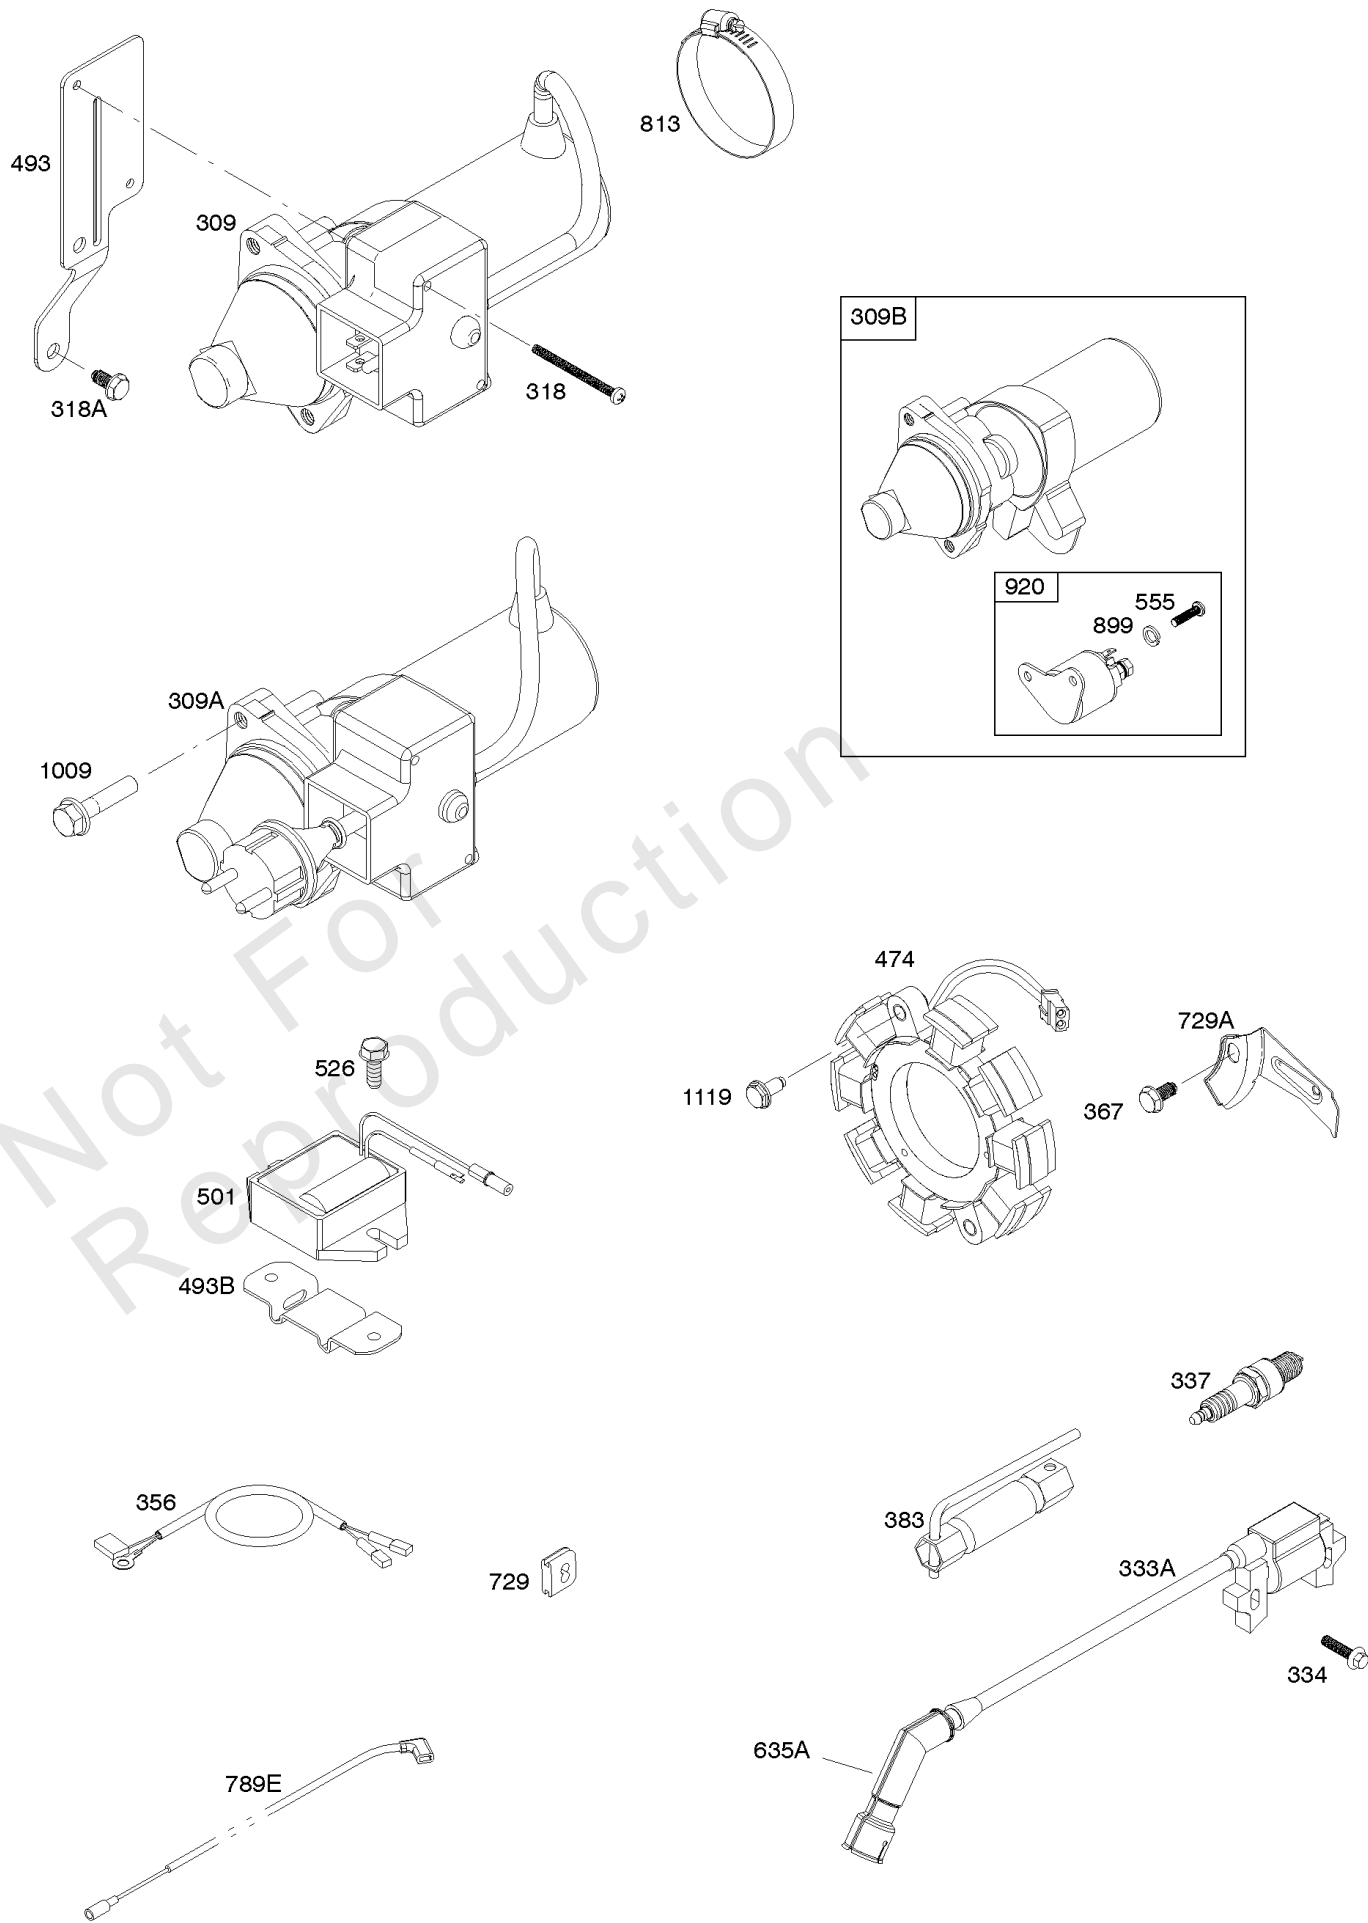

Parts Manual

Mfg. No: 25M137-0113-H1

Alternator, Electrical Starter, Ignition

REF NO	PART NO	QTY	DESCRIPTION
309A	591864		MOTOR, Starter
318	799814		SCREW -(Mounting Bracket)
318A	798618		SCREW -(Mounting Bracket)
333A	798616		ARMATURE, Magneto
334	797655		SCREW -(Magneto Armature)
337	696202		PLUG, Spark
356	799789		WIRE, Stop
367	798618		SCREW -(Wire Clip)
383	19576S		WRENCH, Spark Plug
474	591094		ALTERNATOR
493	799815		BRACKET, Mounting
493B	691177		BRACKET, Mounting
501	698315		REGULATOR
526	690297		SCREW -(Regulator)
555	799532		SCREW -(Starter Solenoid)
635A	797685		BOOT, Spark Plug
729	797750		CLIP, Wire
729A	799844		CLIP, Wire
813	590392		CLAMP
899	799642		WASHER -(Starter Solenoid)
920	799481		SOLENOID, Starter
1009	797776		SCREW -(Starter Motor)
1119	799845		SCREW -(Alternator)