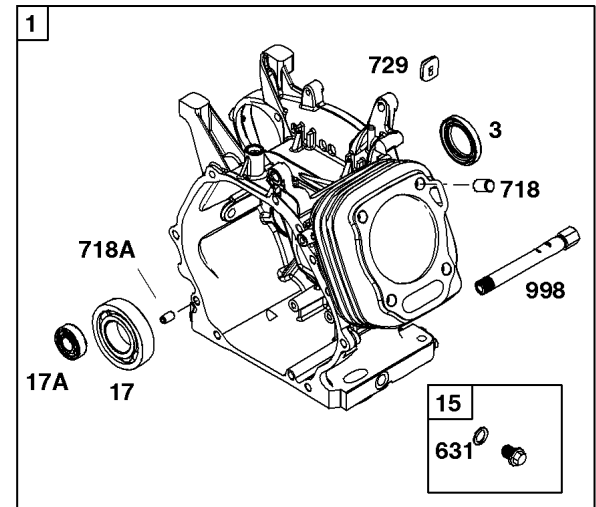

614

276A

616

Camshaft, Crankcase Cover, Crankshaft, Cylinder, Lubrication, Operator's Manual, Piston/

REF NO	PART NO	QTY	DESCRIPTION
1	594185		CYLINDER ASSEMBLY -Used After Code Date 13101000
1	799808		CYLINDER ASSEMBLY -Used Before Code Date 13101100
3	797766		SEAL, Oil -(Magneto Side)
12	797789		GASKET, Crankcase
15	797793		PLUG, Oil Drain
16	591097		CRANKSHAFT
17	797765		BEARING, Ball -(Crankshaft)
17A	797764		BEARING, Ball -(Counterweight)
18	799812		COVER, Crankcase -(Includes Governor Gear - Not Serviced Separately)
20	797766		SEAL, Oil -(PTO Side)
21	799857		CAP, Oil Fill
22	797795		SCREW -(Crankcase Cover/Sump)
24	797812		KEY, Flywheel
25	799536		PISTON ASSEMBLY -(.010 Oversize)
25	799537		PISTON ASSEMBLY -(.020 Oversize)
25	799535		PISTON ASSEMBLY -(Standard)
26	799538		SET, Ring -(Standard)
26	799539		SET, Ring -(.010 Oversize)
26	799540		SET, Ring -(.020 Oversize)
27	797803		LOCK, Piston Pin
28	797799		PIN, Piston
29	797804		ROD, Connecting
46	797851		CAMSHAFT
227	799924		LEVER, Governor Control
276A	797806		WASHER, Sealing -(Governor Crank)
287	798618		SCREW -(Dipstick Tube)
306	797749		SHIELD, Cylinder
307	798618		SCREW -(Cylinder Shield)
505	690939		NUT -(Governor Control Lever)
512	591863		HOSE, Oil Drain
522	799941		PLUG, Dipstick/Fill
524	597262		SEAL, O-Ring -(Dipstick Tube)
562	797230		BOLT -(Governor Control Lever)
614	797229		PIN, Cotter
616	797805		CRANK, Governor
631	797794		WASHER -(Oil Drain Plug)