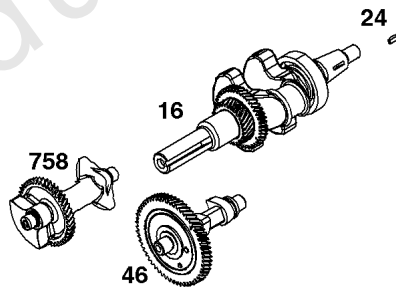

616

Camshaft, Crankcase Cover, Crankshaft, Cylinder, Lubrication, Operator's Manual, Piston/

REF NO	PART NO	QTY	DESCRIPTION
718	797792		PIN, Locating -(Cylinder Head)
718A	797761		PIN, Locating -(Crankcase Cover)
729	797750		CLIP, Wire
758	797852		COUNTERWEIGHT
842	797327		SEAL, O-Ring -(Dipstick Tube)
847	799810		DIPSTICK/TUBE ASSEMBLY
998	799809		PIPE, Oil
1036	-----		Label-Emissions -(Available From A Briggs & Stratton Authorized Dealer)
1058	279903TRI		MANUAL, Operator's
1058	279903EST		MANUAL, Operator's
1058	279903WST		MANUAL, Operator's
1319	794467		LABEL, Warning
1319A	797669		LABEL, Warning