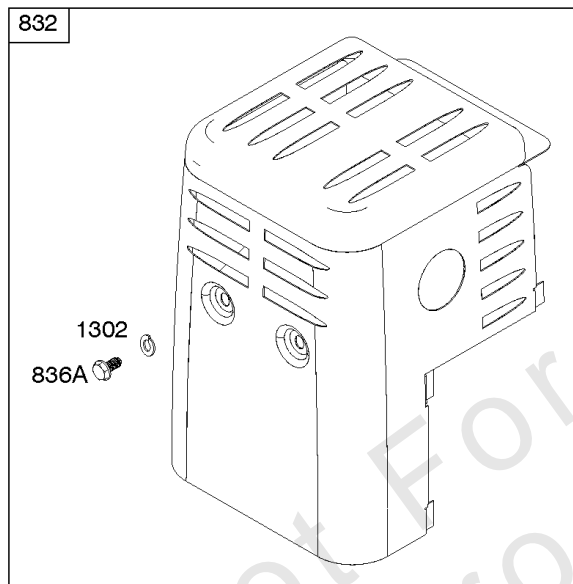

Exhaust System, Fuel Supply

REF NO	PART NO	QTY	DESCRIPTION
180B	799782		TANK, Fuel -(Metal)
181	794641		CAP, Fuel Tank -(Metal)
187	799784		LINE, Fuel -(Formed Hose)
187A	799785		LINE, Fuel -(Formed Hose)
190	590997		SCREW -(Fuel Tank)
240	797346		OUTLET, Tank
300C	591837		MUFFLER
436	799796		MANIFOLD, Exhaust
529	799933		GROMMET
601	791850		CLAMP, Hose
705	590965		NUT -(Fuel Tank)
832	799800		GUARD, Muffler
832C	591838		MUFFLER
836A	798976		SCREW -(Muffler Guard)
883	797770		GASKET, Exhaust
883A	799797		GASKET, Exhaust
958	698180		VALVE, Fuel Shut Off
1176	590965		NUT -(Exhaust Manifold)
1177	590965		NUT -(Muffler)
1302	590457		WASHER -(Muffler Guard)