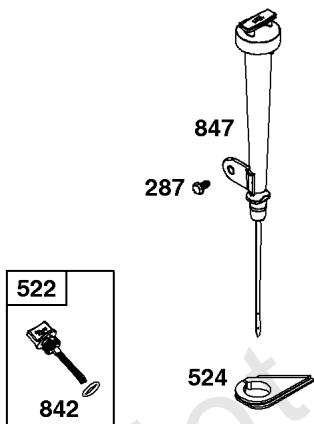

1319 WARNING LABEL

REQUIRED when replacing parts with warning labels affixed.

1319A WARNING LABEL

REQUIRED when replacing parts with warning labels affixed.

1058 OPERATOR'S MANUAL

1036 EMISSIONS LABEL

614

276A

616

Camshaft, Crankcase Cover, Crankshaft, Cylinder, Lubrication, Operator's Manual, Piston/

REF NO	PART NO	QTY	DESCRIPTION
718	797792		PIN, Locating -(Cylinder Head)
718A	797761		PIN, Locating -(Crankcase Cover)
729	797750		CLIP, Wire
758	797852		COUNTERWEIGHT
842	797327		SEAL, O-Ring -(Dipstick Tube)
847	799810		DIPSTICK/TUBE ASSEMBLY
998	799809		PIPE, Oil
1036	-----		Label-Emissions -(Available From A Briggs & Stratton Authorized Dealer)
1058	279903TRI		MANUAL, Operator's
1058	279903EST		MANUAL, Operator's
1058	279903WST		MANUAL, Operator's
1319	794467		LABEL, Warning
1319A	797669		LABEL, Warning