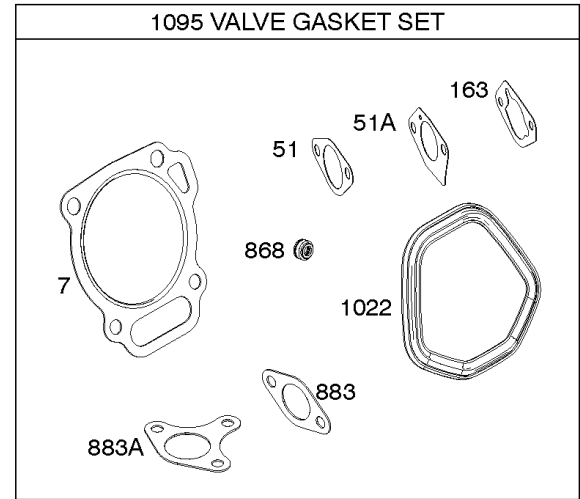

Cylinder Head, Gasket Sets

REF NO	PART NO	QTY	DESCRIPTION
3	797766		SEAL, Oil -(Magneto Side)
5	799801		HEAD, Cylinder
7	799534		GASKET, Cylinder Head
12	797789		GASKET, Crankcase
13	797791		SCREW -(Cylinder Head)
20	797766		SEAL, Oil -(PTO Side)
33	797778		VALVE, Exhaust
34	797777		VALVE, Intake
35	797780		SPRING, Valve -(Intake)
36	797780		SPRING, Valve -(Exhaust)
40	797781		RETAINER, Valve
40A	797782		RETAINER, Valve
42	797783		KEEPER, Valve
45	797786		TAPPET, Valve
51	797845		GASKET, Intake
51A	797755		GASKET, Intake
163	797756		GASKET, Air Cleaner
238	797784		CAP, Valve
276	797847		WASHER, Sealing -(Rocker Cover)
358	799952		GASKET SET, Engine
718	797792		PIN, Locating -(Cylinder Head)
830	591088		STUD, Rocker Arm -Used After Code Date 11090200
830	798954		STUD, Rocker Arm -(Rocker Arm) -Used Before Code Date 11090300
868	797854		SEAL, Valve -(Intake)
883	797770		GASKET, Exhaust
883A	799797		GASKET, Exhaust
914	797848		SCREW -(Rocker Cover)
1022	797846		GASKET, Rocker Cover
1023	799778		COVER, Rocker
1026	797785		ROD, Push -Used Before Code Date 11090300
1026	799966		ROD, Push -Used After Code Date 11090200
1029	591087		ARM, Rocker -Used After Code Date 11090200
1029	797779		ARM, Rocker -Used Before Code Date 11090300
1034	797787		GUIDE, Push Rod
1095	799953		GASKET SET, Valve