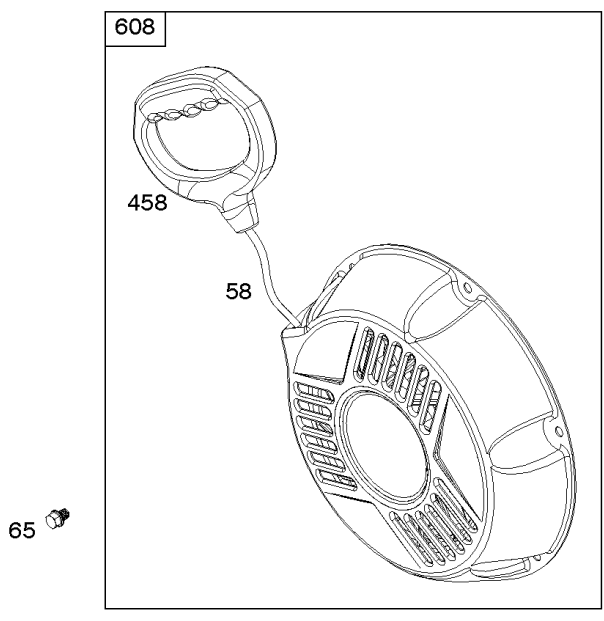

Parts Manual

Mfg. No: 25M137-0113-H1

Alternator, Electrical Starter, Ignition

REF NO	PART NO	QTY	DESCRIPTION
309A	591864		MOTOR, Starter
318	799814		SCREW -(Mounting Bracket)
318A	798618		SCREW -(Mounting Bracket)
333A	798616		ARMATURE, Magneto
334	797655		SCREW -(Magneto Armature)
337	696202		PLUG, Spark
356	799789		WIRE, Stop
367	798618		SCREW -(Wire Clip)
383	19576S		WRENCH, Spark Plug
474	591094		ALTERNATOR
493	799815		BRACKET, Mounting
493B	691177		BRACKET, Mounting
501	698315		REGULATOR
526	690297		SCREW -(Regulator)
555	799532		SCREW -(Starter Solenoid)
635A	797685		BOOT, Spark Plug
729	797750		CLIP, Wire
729A	799844		CLIP, Wire
813	590392		CLAMP
899	799642		WASHER -(Starter Solenoid)
920	799481		SOLENOID, Starter
1009	797776		SCREW -(Starter Motor)
1119	799845		SCREW -(Alternator)