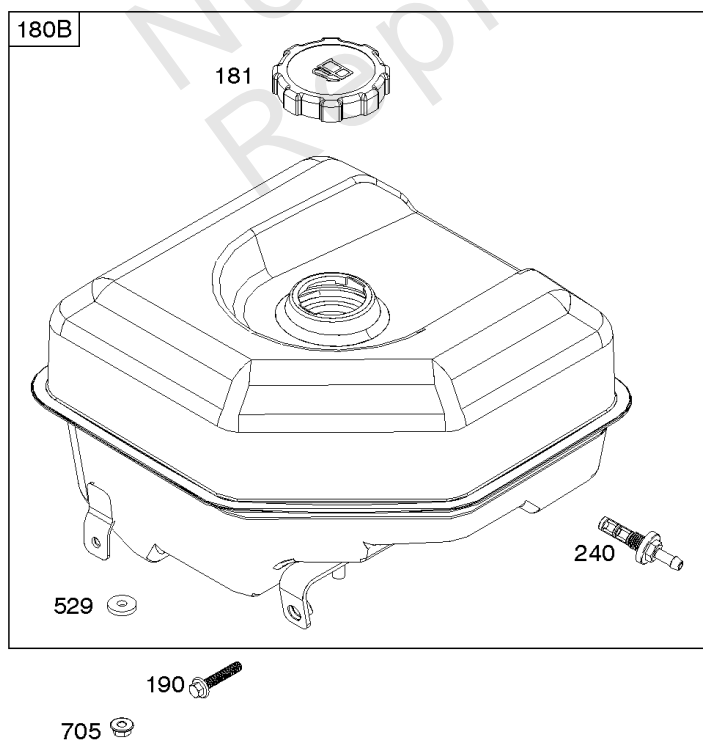

Exhaust System, Fuel Supply

REF NO	PART NO	QTY	DESCRIPTION
180B	799782		TANK, Fuel -(Metal)
181	794641		CAP, Fuel Tank -(Metal)
187	799784		LINE, Fuel -(Formed Hose)
187A	799785		LINE, Fuel -(Formed Hose)
190	590997		SCREW -(Fuel Tank)
240	797346		OUTLET, Tank
300C	591837		MUFFLER
436	799796		MANIFOLD, Exhaust
529	799933		GROMMET
601	791850		CLAMP, Hose
705	590965		NUT -(Fuel Tank)
832	799800		GUARD, Muffler
832C	591838		MUFFLER
836A	798976		SCREW -(Muffler Guard)
883	797770		GASKET, Exhaust
883A	799797		GASKET, Exhaust
958	698180		VALVE, Fuel Shut Off
1176	590965		NUT -(Exhaust Manifold)
1177	590965		NUT -(Muffler)
1302	590457		WASHER -(Muffler Guard)