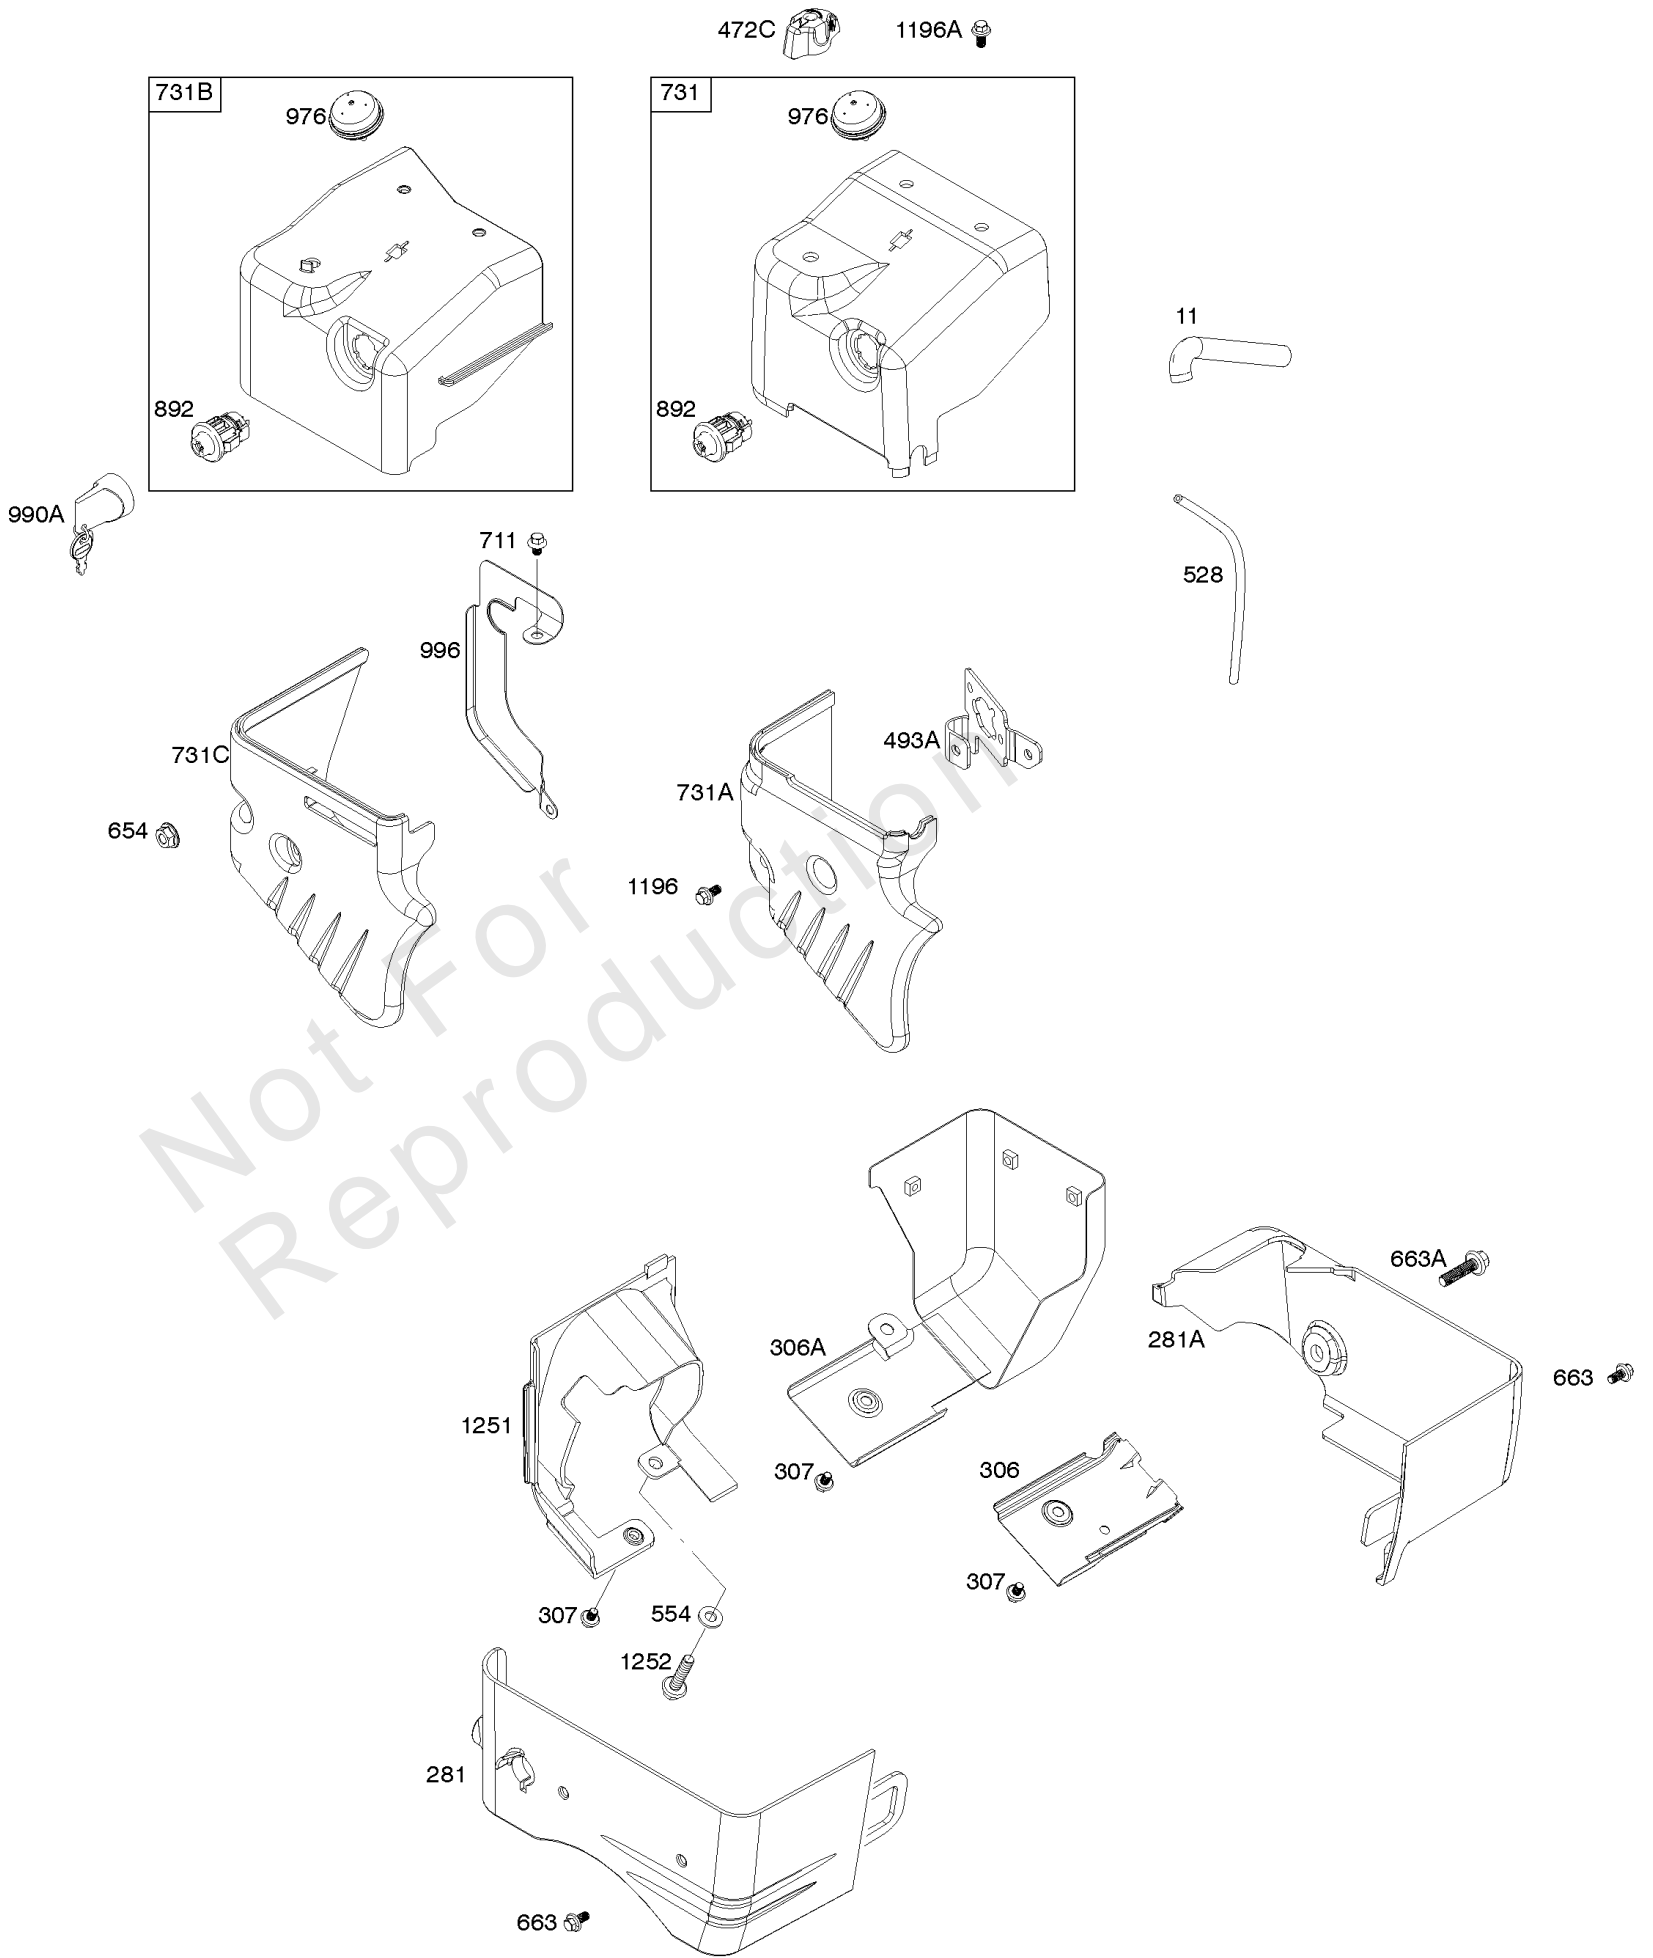

Governor Spring, Controls

REF NO	PART NO	QTY	DESCRIPTION
98	593104		KIT, Idle Speed
188	798618		SCREW -(Control Bracket)
202	797810		LINK, Mechanical Governor
209	797843		SPRING, Governor
211	799927		SPRING, Governed Idle
222D	591857		BRACKET, Control
232	797809		SPRING, Governor Link
265	691024		CLAMP, Casing
267	699492		SCREW -(Casing Clamp)
268	691025		CASING, Control Wire -(Cut To Required Length)
269	691026		WIRE, Control -(Cut To Required Length)
270	691027		NUT -(Control Wire Casing)
271	691028		LEVER, Control
485	695755		KNOB, Control