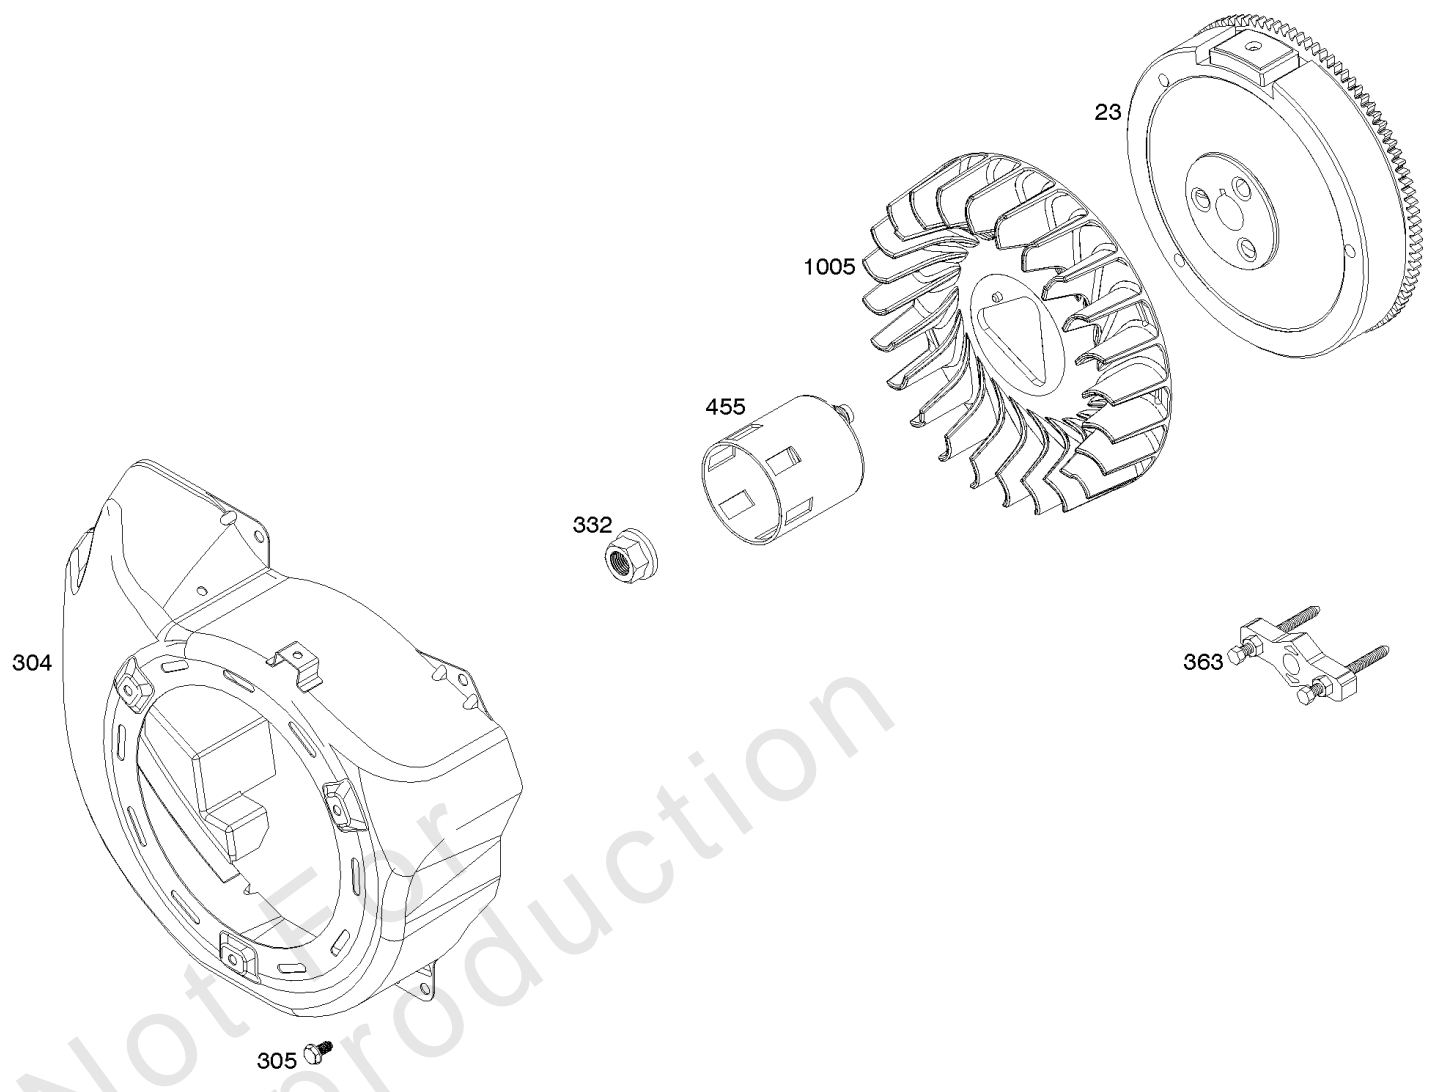

Parts Manual

Mfg. No: 25M137-0113-H1

Alternator, Electrical Starter, Ignition

REF NO	PART NO	QTY	DESCRIPTION
309A	591864		MOTOR, Starter
318	799814		SCREW -(Mounting Bracket)
318A	798618		SCREW -(Mounting Bracket)
333A	798616		ARMATURE, Magneto
334	797655		SCREW -(Magneto Armature)
337	696202		PLUG, Spark
356	799789		WIRE, Stop
367	798618		SCREW -(Wire Clip)
383	19576S		WRENCH, Spark Plug
474	591094		ALTERNATOR
493	799815		BRACKET, Mounting
493B	691177		BRACKET, Mounting
501	698315		REGULATOR
526	690297		SCREW -(Regulator)
555	799532		SCREW -(Starter Solenoid)
635A	797685		BOOT, Spark Plug
729	797750		CLIP, Wire
729A	799844		CLIP, Wire
813	590392		CLAMP
899	799642		WASHER -(Starter Solenoid)
920	799481		SOLENOID, Starter
1009	797776		SCREW -(Starter Motor)
1119	799845		SCREW -(Alternator)