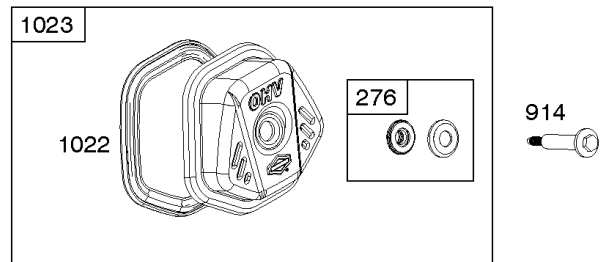

Cylinder Head, Gasket Sets

REF NO	PART NO	QTY	DESCRIPTION
3	797766		SEAL, Oil -(Magneto Side)
5	799801		HEAD, Cylinder
7	799534		GASKET, Cylinder Head
12	797789		GASKET, Crankcase
13	797791		SCREW -(Cylinder Head)
20	797766		SEAL, Oil -(PTO Side)
33	797778		VALVE, Exhaust
34	797777		VALVE, Intake
35	797780		SPRING, Valve -(Intake)
36	797780		SPRING, Valve -(Exhaust)
40	797781		RETAINER, Valve
40A	797782		RETAINER, Valve
42	797783		KEEPER, Valve
45	797786		TAPPET, Valve
51	797845		GASKET, Intake
51A	797755		GASKET, Intake
163	797756		GASKET, Air Cleaner
238	797784		CAP, Valve
276	797847		WASHER, Sealing -(Rocker Cover)
358	799952		GASKET SET, Engine
718	797792		PIN, Locating -(Cylinder Head)
830	591088		STUD, Rocker Arm -Used After Code Date 11090200
830	798954		STUD, Rocker Arm -(Rocker Arm) -Used Before Code Date 11090300
868	797854		SEAL, Valve -(Intake)
883	797770		GASKET, Exhaust
883A	799797		GASKET, Exhaust
914	797848		SCREW -(Rocker Cover)
1022	797846		GASKET, Rocker Cover
1023	799778		COVER, Rocker
1026	797785		ROD, Push -Used Before Code Date 11090300
1026	799966		ROD, Push -Used After Code Date 11090200
1029	591087		ARM, Rocker -Used After Code Date 11090200
1029	797779		ARM, Rocker -Used Before Code Date 11090300
1034	797787		GUIDE, Push Rod
1095	799953		GASKET SET, Valve