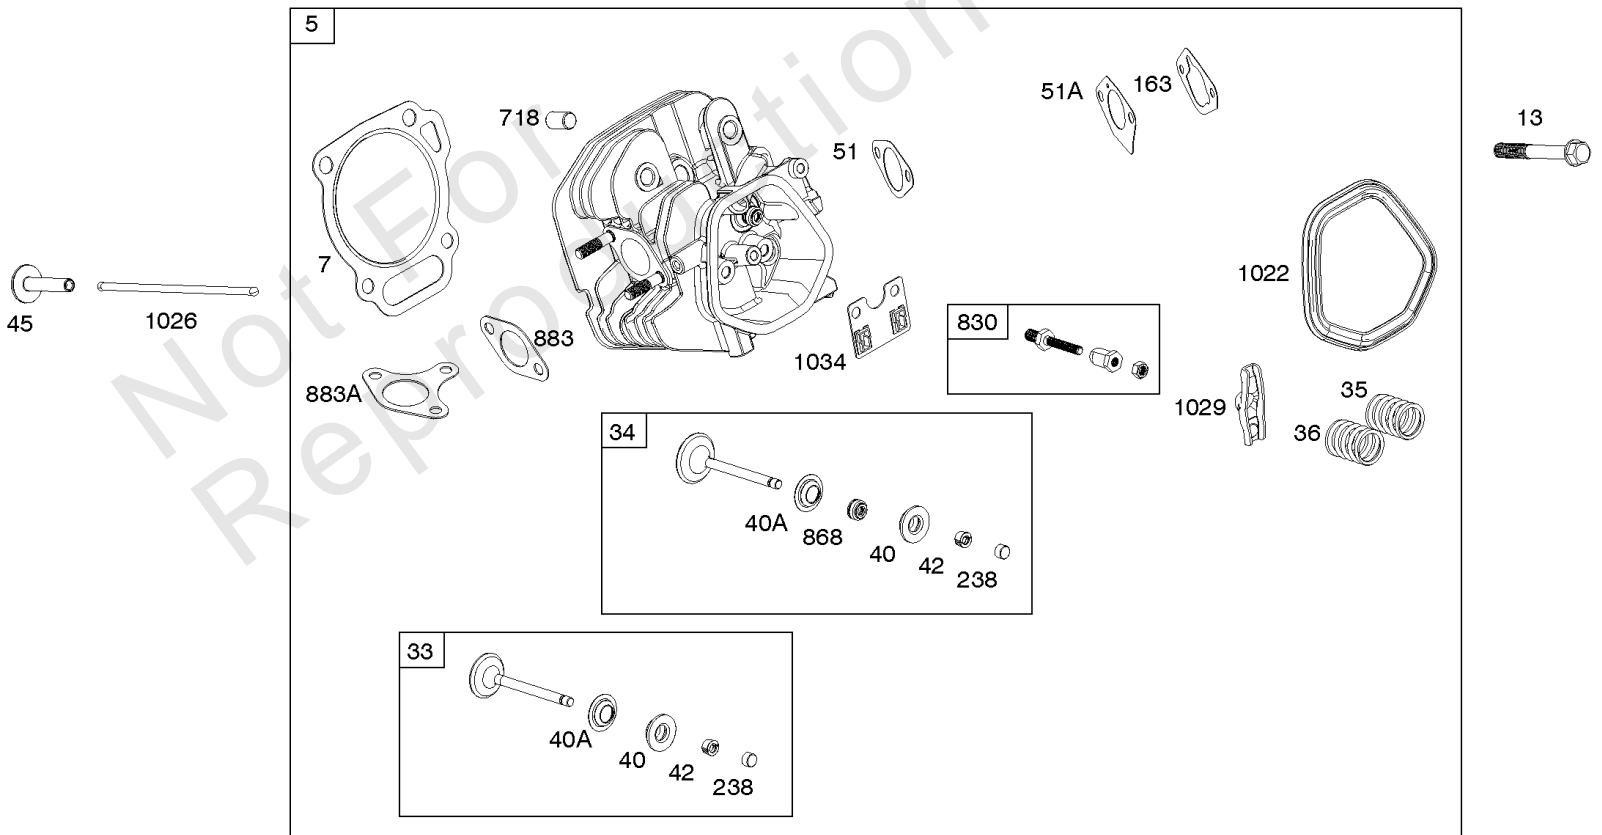

Cylinder Head, Gasket Sets

REF NO	PART NO	QTY	DESCRIPTION
3	797766		SEAL, Oil -(Magneto Side)
5	799801		HEAD, Cylinder
7	799534		GASKET, Cylinder Head
12	797789		GASKET, Crankcase
13	797791		SCREW -(Cylinder Head)
20	797766		SEAL, Oil -(PTO Side)
33	797778		VALVE, Exhaust
34	797777		VALVE, Intake
35	797780		SPRING, Valve -(Intake)
36	797780		SPRING, Valve -(Exhaust)
40	797781		RETAINER, Valve
40A	797782		RETAINER, Valve
42	797783		KEEPER, Valve
45	797786		TAPPET, Valve
51	797845		GASKET, Intake
51A	797755		GASKET, Intake
163	797756		GASKET, Air Cleaner
238	797784		CAP, Valve
276	797847		WASHER, Sealing -(Rocker Cover)
358	799952		GASKET SET, Engine
718	797792		PIN, Locating -(Cylinder Head)
830	591088		STUD, Rocker Arm -Used After Code Date 11090200
830	798954		STUD, Rocker Arm -(Rocker Arm) -Used Before Code Date 11090300
868	797854		SEAL, Valve -(Intake)
883	797770		GASKET, Exhaust
883A	799797		GASKET, Exhaust
914	797848		SCREW -(Rocker Cover)
1022	797846		GASKET, Rocker Cover
1023	799778		COVER, Rocker
1026	797785		ROD, Push -Used Before Code Date 11090300
1026	799966		ROD, Push -Used After Code Date 11090200
1029	591087		ARM, Rocker -Used After Code Date 11090200
1029	797779		ARM, Rocker -Used Before Code Date 11090300
1034	797787		GUIDE, Push Rod
1095	799953		GASKET SET, Valve