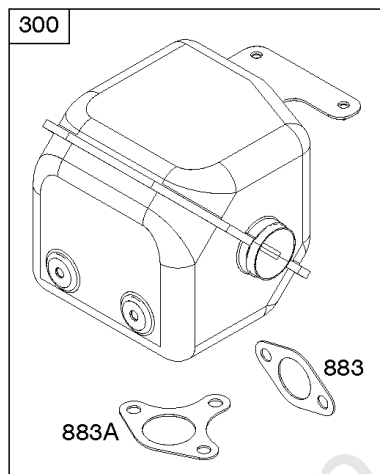

Exhaust System, Fuel Supply

REF NO	PART NO	QTY	DESCRIPTION
180B	799782		TANK, Fuel -(Metal)
181	794641		CAP, Fuel Tank -(Metal)
187	799784		LINE, Fuel -(Formed Hose)
187A	799785		LINE, Fuel -(Formed Hose)
190	590997		SCREW -(Fuel Tank)
240	797346		OUTLET, Tank
300C	591837		MUFFLER
436	799796		MANIFOLD, Exhaust
529	799933		GROMMET
601	791850		CLAMP, Hose
705	590965		NUT -(Fuel Tank)
832	799800		GUARD, Muffler
832C	591838		MUFFLER
836A	798976		SCREW -(Muffler Guard)
883	797770		GASKET, Exhaust
883A	799797		GASKET, Exhaust
958	698180		VALVE, Fuel Shut Off
1176	590965		NUT -(Exhaust Manifold)
1177	590965		NUT -(Muffler)
1302	590457		WASHER -(Muffler Guard)