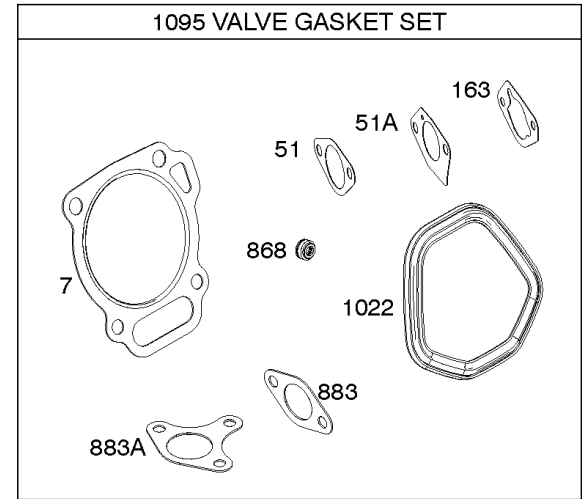

Cylinder Head, Gasket Sets

REF NO	PART NO	QTY	DESCRIPTION
3	797766		SEAL, Oil -(Magneto Side)
5	799801		HEAD, Cylinder
7	799534		GASKET, Cylinder Head
12	797789		GASKET, Crankcase
13	797791		SCREW -(Cylinder Head)
20	797766		SEAL, Oil -(PTO Side)
33	797778		VALVE, Exhaust
34	797777		VALVE, Intake
35	797780		SPRING, Valve -(Intake)
36	797780		SPRING, Valve -(Exhaust)
40	797781		RETAINER, Valve
40A	797782		RETAINER, Valve
42	797783		KEEPER, Valve
45	797786		TAPPET, Valve
51	797845		GASKET, Intake
51A	797755		GASKET, Intake
163	797756		GASKET, Air Cleaner
238	797784		CAP, Valve
276	797847		WASHER, Sealing -(Rocker Cover)
358	799952		GASKET SET, Engine
718	797792		PIN, Locating -(Cylinder Head)
830	591088		STUD, Rocker Arm -Used After Code Date 11090200
830	798954		STUD, Rocker Arm -(Rocker Arm) -Used Before Code Date 11090300
868	797854		SEAL, Valve -(Intake)
883	797770		GASKET, Exhaust
883A	799797		GASKET, Exhaust
914	797848		SCREW -(Rocker Cover)
1022	797846		GASKET, Rocker Cover
1023	799778		COVER, Rocker
1026	797785		ROD, Push -Used Before Code Date 11090300
1026	799966		ROD, Push -Used After Code Date 11090200
1029	591087		ARM, Rocker -Used After Code Date 11090200
1029	797779		ARM, Rocker -Used Before Code Date 11090300
1034	797787		GUIDE, Push Rod
1095	799953		GASKET SET, Valve