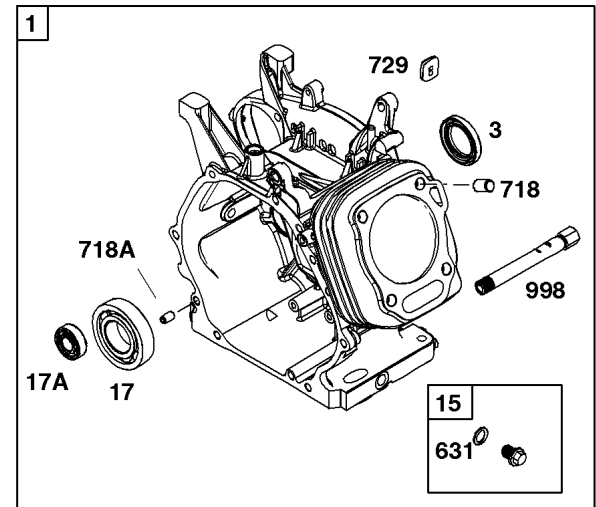

## ***Camshaft, Crankcase Cover, Crankshaft, Cylinder, Lubrication, Operator's Manual, Piston/***

<b>REF NO</b>	<b>PART NO</b>	<b>QTY</b>	<b>DESCRIPTION</b>
718	797792		PIN, Locating -(Cylinder Head)
718A	797761		PIN, Locating -(Crankcase Cover)
729	797750		CLIP, Wire
758	797852		COUNTERWEIGHT
842	797327		SEAL, O-Ring -(Dipstick Tube)
847	799810		DIPSTICK/TUBE ASSEMBLY
998	799809		PIPE, Oil
1036	-----		Label-Emissions -(Available From A Briggs & Stratton Authorized Dealer)
1058	279903TRI		MANUAL, Operator's
1058	279903EST		MANUAL, Operator's
1058	279903WST		MANUAL, Operator's
1319	794467		LABEL, Warning
1319A	797669		LABEL, Warning