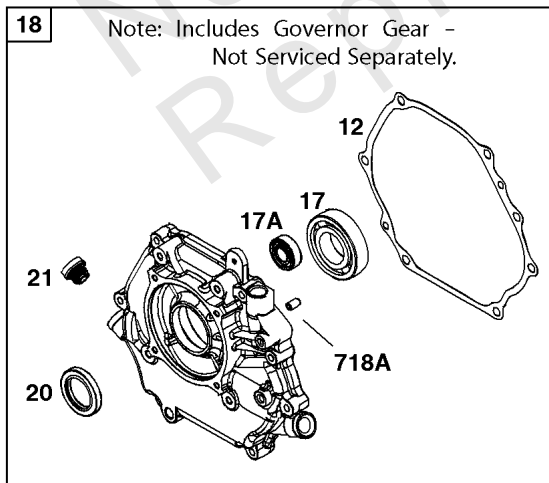

1319 WARNING LABEL

REQUIRED when replacing parts with warning labels affixed.

1319A WARNING LABEL

REQUIRED when replacing parts with warning labels affixed.

1058 OPERATOR'S MANUAL

1036 EMISSIONS LABEL

614

276A

616

Camshaft, Crankcase Cover, Crankshaft, Cylinder, Lubrication, Operator's Manual, Piston/

REF NO	PART NO	QTY	DESCRIPTION
718	797792		PIN, Locating -(Cylinder Head)
718A	797761		PIN, Locating -(Crankcase Cover)
729	797750		CLIP, Wire
758	797852		COUNTERWEIGHT
842	797327		SEAL, O-Ring -(Dipstick Tube)
847	799810		DIPSTICK/TUBE ASSEMBLY
998	799809		PIPE, Oil
1036	-----		Label-Emissions -(Available From A Briggs & Stratton Authorized Dealer)
1058	279903TRI		MANUAL, Operator's
1058	279903EST		MANUAL, Operator's
1058	279903WST		MANUAL, Operator's
1319	794467		LABEL, Warning
1319A	797669		LABEL, Warning

Not For Reproduction