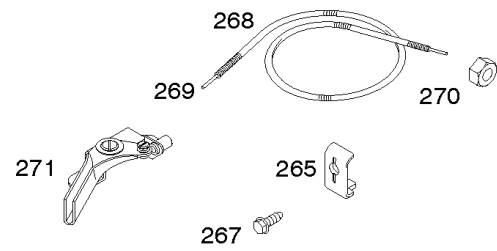

Exhaust System, Fuel Supply

REF NO	PART NO	QTY	DESCRIPTION
180B	799782		TANK, Fuel -(Metal)
181	794641		CAP, Fuel Tank -(Metal)
187	799784		LINE, Fuel -(Formed Hose)
187A	799785		LINE, Fuel -(Formed Hose)
190	590997		SCREW -(Fuel Tank)
240	797346		OUTLET, Tank
300C	591837		MUFFLER
436	799796		MANIFOLD, Exhaust
529	799933		GROMMET
601	791850		CLAMP, Hose
705	590965		NUT -(Fuel Tank)
832	799800		GUARD, Muffler
832C	591838		MUFFLER
836A	798976		SCREW -(Muffler Guard)
883	797770		GASKET, Exhaust
883A	799797		GASKET, Exhaust
958	698180		VALVE, Fuel Shut Off
1176	590965		NUT -(Exhaust Manifold)
1177	590965		NUT -(Muffler)
1302	590457		WASHER -(Muffler Guard)