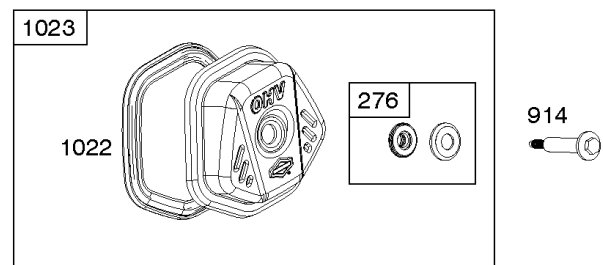

Cylinder Head, Gasket Sets

REF NO	PART NO	QTY	DESCRIPTION
3	797766		SEAL, Oil -(Magneto Side)
5	799801		HEAD, Cylinder
7	799534		GASKET, Cylinder Head
12	797789		GASKET, Crankcase
13	797791		SCREW -(Cylinder Head)
20	797766		SEAL, Oil -(PTO Side)
33	797778		VALVE, Exhaust
34	797777		VALVE, Intake
35	797780		SPRING, Valve -(Intake)
36	797780		SPRING, Valve -(Exhaust)
40	797781		RETAINER, Valve
40A	797782		RETAINER, Valve
42	797783		KEEPER, Valve
45	797786		TAPPET, Valve
51	797845		GASKET, Intake
51A	797755		GASKET, Intake
163	797756		GASKET, Air Cleaner
238	797784		CAP, Valve
276	797847		WASHER, Sealing -(Rocker Cover)
358	799952		GASKET SET, Engine
718	797792		PIN, Locating -(Cylinder Head)
830	591088		STUD, Rocker Arm -Used After Code Date 11090200
830	798954		STUD, Rocker Arm -(Rocker Arm) -Used Before Code Date 11090300
868	797854		SEAL, Valve -(Intake)
883	797770		GASKET, Exhaust
883A	799797		GASKET, Exhaust
914	797848		SCREW -(Rocker Cover)
1022	797846		GASKET, Rocker Cover
1023	799778		COVER, Rocker
1026	797785		ROD, Push -Used Before Code Date 11090300
1026	799966		ROD, Push -Used After Code Date 11090200
1029	591087		ARM, Rocker -Used After Code Date 11090200
1029	797779		ARM, Rocker -Used Before Code Date 11090300
1034	797787		GUIDE, Push Rod
1095	799953		GASKET SET, Valve