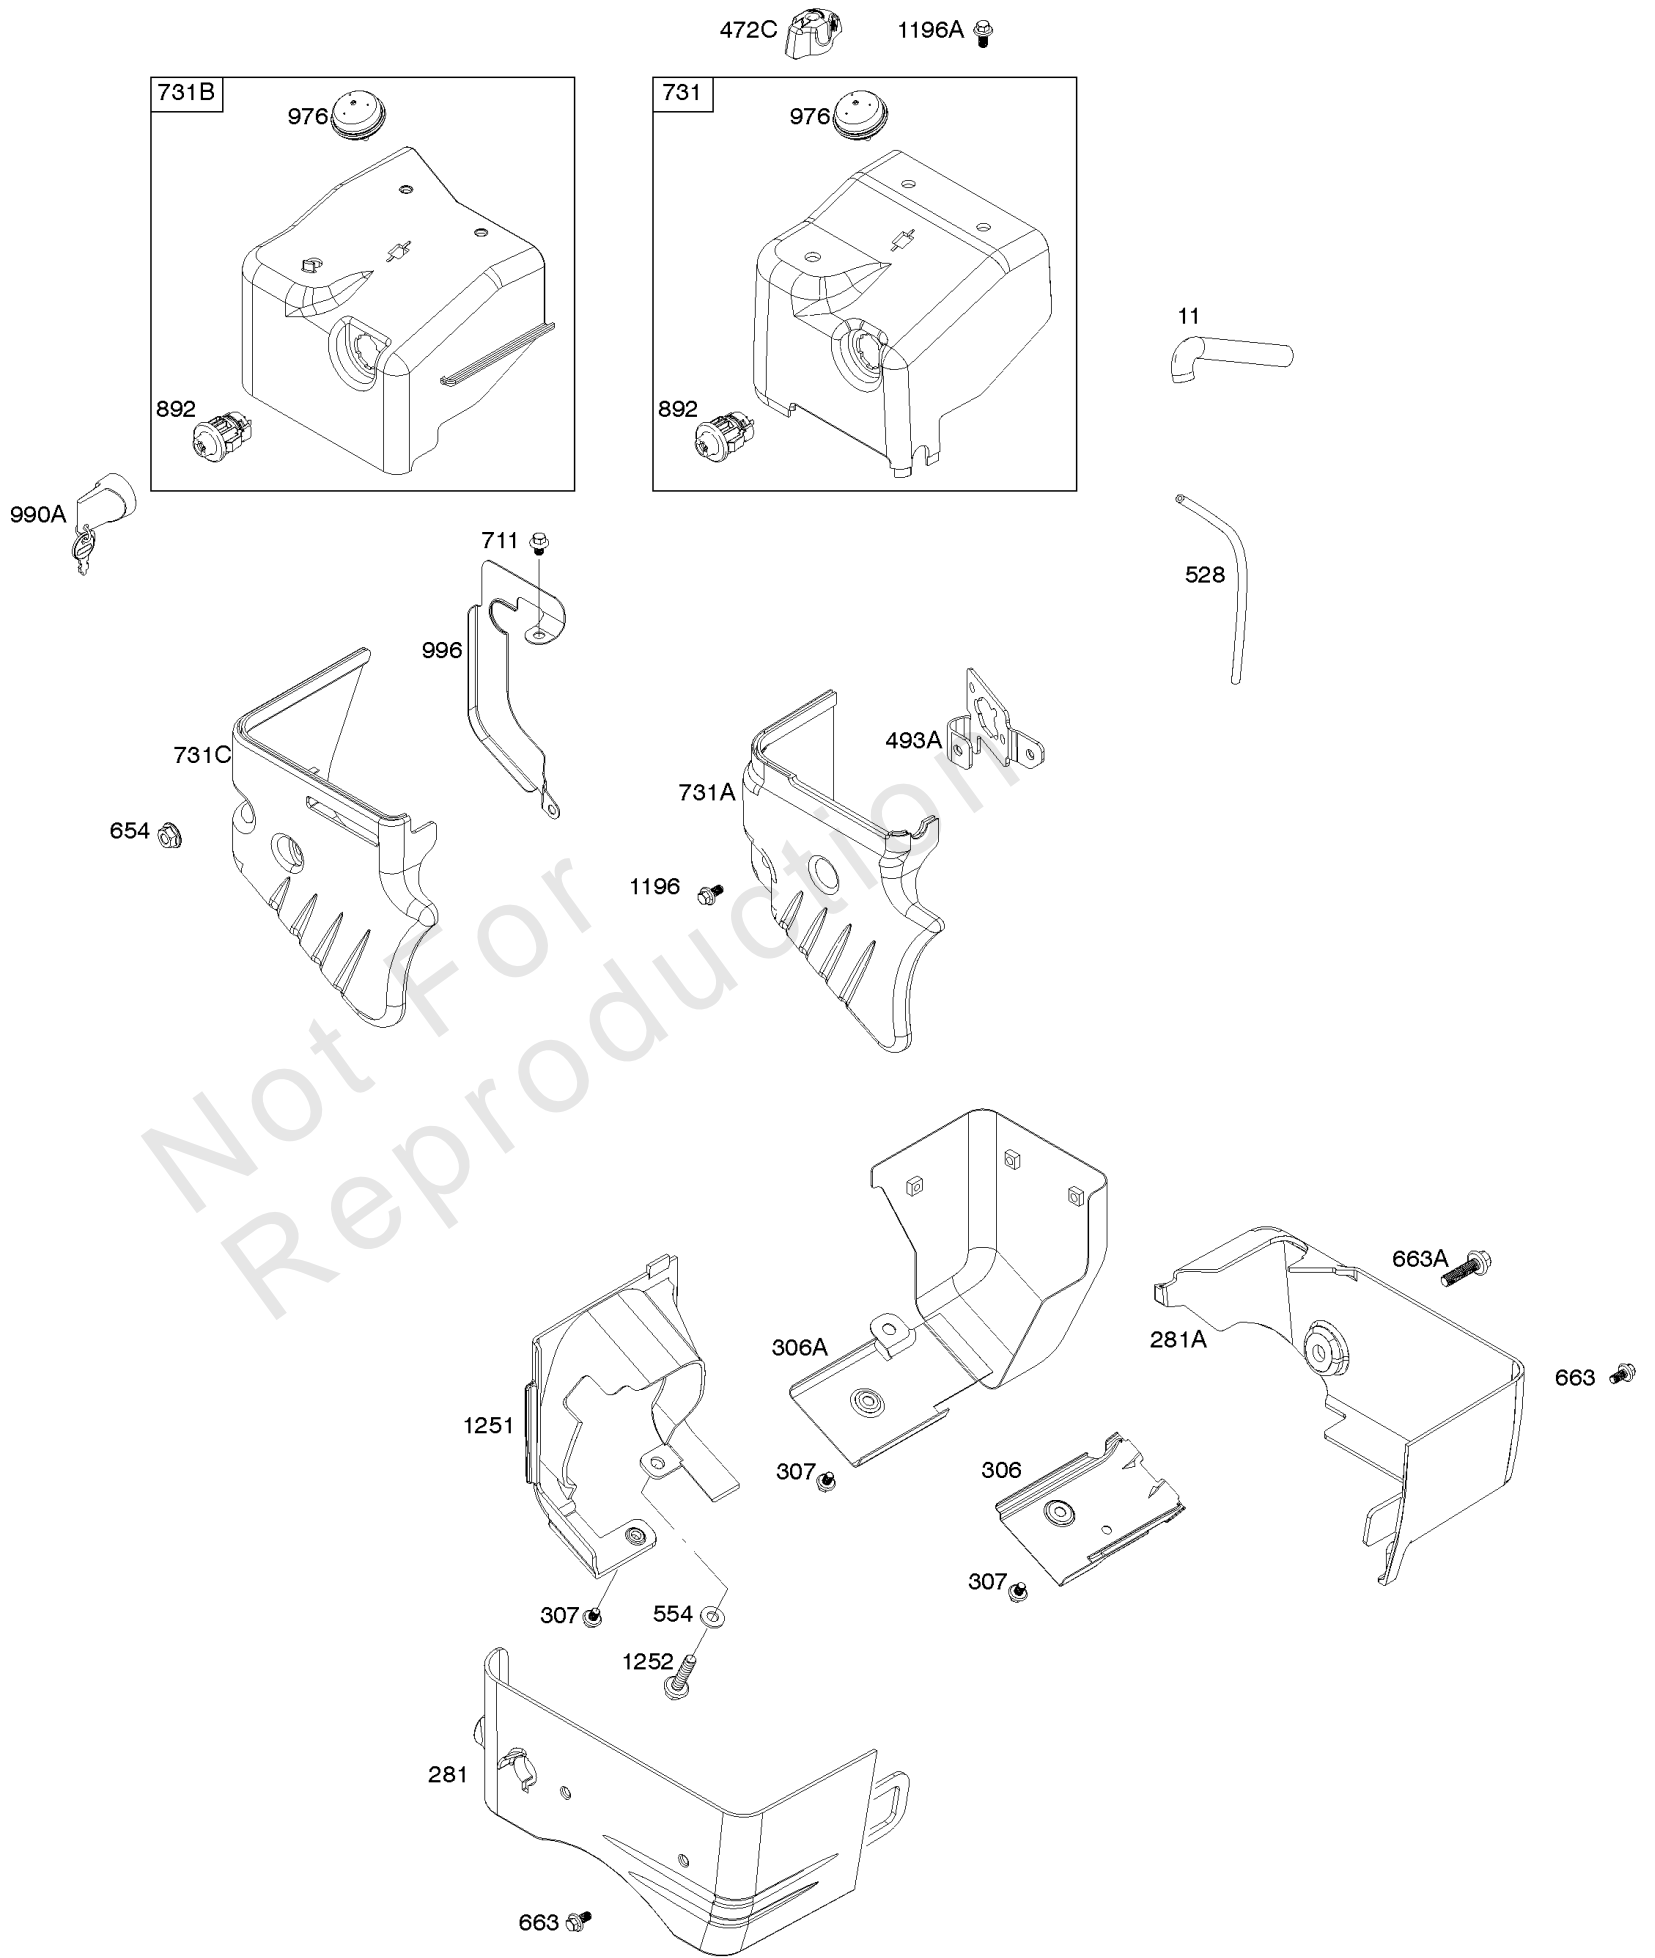

## Governor Spring, Controls

REF NO	PART NO	QTY	DESCRIPTION
98	593104		KIT, Idle Speed
188	798618		SCREW -(Control Bracket)
202	797810		LINK, Mechanical Governor
209	797843		SPRING, Governor
211	799927		SPRING, Governed Idle
222D	591857		BRACKET, Control
232	797809		SPRING, Governor Link
265	691024		CLAMP, Casing
267	699492		SCREW -(Casing Clamp)
268	691025		CASING, Control Wire -(Cut To Required Length)
269	691026		WIRE, Control -(Cut To Required Length)
270	691027		NUT -(Control Wire Casing)
271	691028		LEVER, Control
485	695755		KNOB, Control