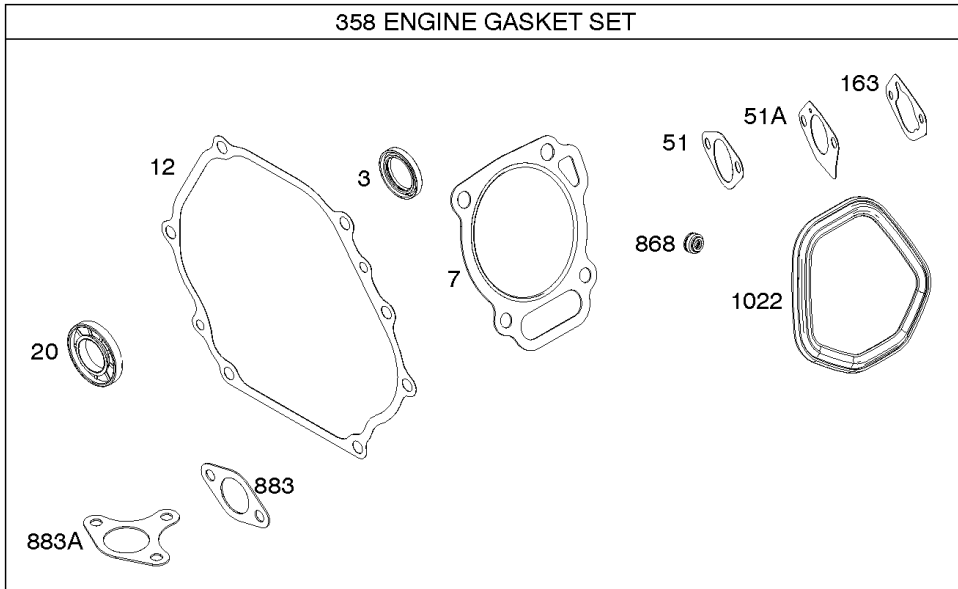

Cylinder Head, Gasket Sets

REF NO	PART NO	QTY	DESCRIPTION
3	797766		SEAL, Oil -(Magneto Side)
5	799801		HEAD, Cylinder
7	799534		GASKET, Cylinder Head
12	797789		GASKET, Crankcase
13	797791		SCREW -(Cylinder Head)
20	797766		SEAL, Oil -(PTO Side)
33	797778		VALVE, Exhaust
34	797777		VALVE, Intake
35	797780		SPRING, Valve -(Intake)
36	797780		SPRING, Valve -(Exhaust)
40	797781		RETAINER, Valve
40A	797782		RETAINER, Valve
42	797783		KEEPER, Valve
45	797786		TAPPET, Valve
51	797845		GASKET, Intake
51A	797755		GASKET, Intake
163	797756		GASKET, Air Cleaner
238	797784		CAP, Valve
276	797847		WASHER, Sealing -(Rocker Cover)
358	799952		GASKET SET, Engine
718	797792		PIN, Locating -(Cylinder Head)
830	591088		STUD, Rocker Arm -Used After Code Date 11090200
830	798954		STUD, Rocker Arm -(Rocker Arm) -Used Before Code Date 11090300
868	797854		SEAL, Valve -(Intake)
883	797770		GASKET, Exhaust
883A	799797		GASKET, Exhaust
914	797848		SCREW -(Rocker Cover)
1022	797846		GASKET, Rocker Cover
1023	799778		COVER, Rocker
1026	797785		ROD, Push -Used Before Code Date 11090300
1026	799966		ROD, Push -Used After Code Date 11090200
1029	591087		ARM, Rocker -Used After Code Date 11090200
1029	797779		ARM, Rocker -Used Before Code Date 11090300
1034	797787		GUIDE, Push Rod
1095	799953		GASKET SET, Valve