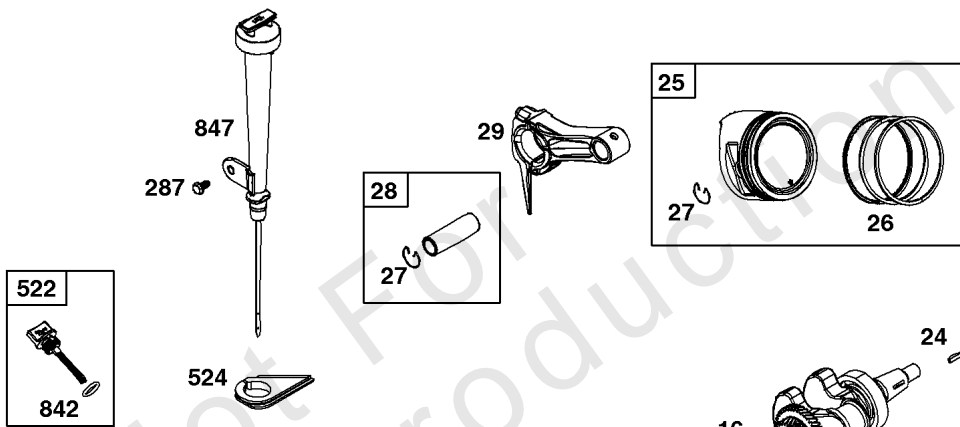

1319 WARNING LABEL

REQUIRED when replacing parts with warning labels affixed.

1319A WARNING LABEL

REQUIRED when replacing parts with warning labels affixed.

1058 OPERATOR'S MANUAL

1036 EMISSIONS LABEL

614

276A

## ***Camshaft, Crankcase Cover, Crankshaft, Cylinder, Lubrication, Operator's Manual, Piston/***

<b>REF NO</b>	<b>PART NO</b>	<b>QTY</b>	<b>DESCRIPTION</b>
718	797792		PIN, Locating -(Cylinder Head)
718A	797761		PIN, Locating -(Crankcase Cover)
729	797750		CLIP, Wire
758	797852		COUNTERWEIGHT
842	797327		SEAL, O-Ring -(Dipstick Tube)
847	799810		DIPSTICK/TUBE ASSEMBLY
998	799809		PIPE, Oil
1036	-----		Label-Emissions -(Available From A Briggs & Stratton Authorized Dealer)
1058	279903TRI		MANUAL, Operator's
1058	279903EST		MANUAL, Operator's
1058	279903WST		MANUAL, Operator's
1319	794467		LABEL, Warning
1319A	797669		LABEL, Warning