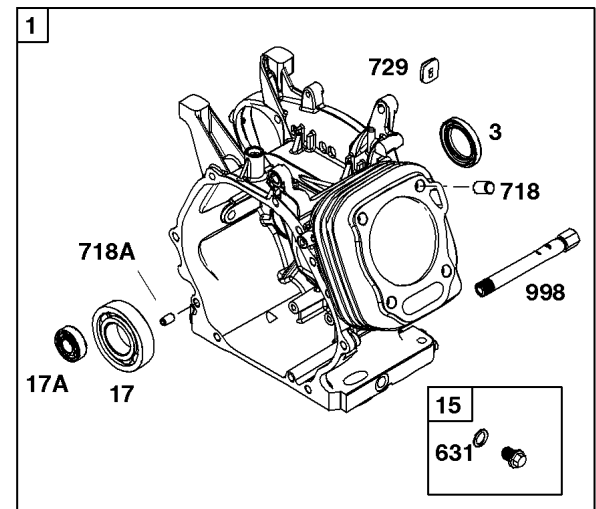

## Camshaft, Crankcase Cover, Crankshaft, Cylinder, Lubrication, Operator's Manual, Piston/

REF NO	PART NO	QTY	DESCRIPTION
1	594185		CYLINDER ASSEMBLY -Used After Code Date 13101000
1	799808		CYLINDER ASSEMBLY -Used Before Code Date 13101100
3	797766		SEAL, Oil -(Magneto Side)
12	797789		GASKET, Crankcase
15	797793		PLUG, Oil Drain
16	799842		CRANKSHAFT
17	797765		BEARING, Ball -(Crankshaft)
17A	797764		BEARING, Ball -(Counterweight)
18	799812		COVER, Crankcase -(Includes Governor Gear - Not Serviced Separately)
20	797766		SEAL, Oil -(PTO Side)
21	799857		CAP, Oil Fill
22	797795		SCREW -(Crankcase Cover/Sump)
24	797812		KEY, Flywheel
25	799536		PISTON ASSEMBLY -(.010 Oversize)
25	799537		PISTON ASSEMBLY -(.020 Oversize)
25	799535		PISTON ASSEMBLY -(Standard)
26	799538		SET, Ring -(Standard)
26	799539		SET, Ring -(.010 Oversize)
26	799540		SET, Ring -(.020 Oversize)
27	797803		LOCK, Piston Pin
28	797799		PIN, Piston
29	797804		ROD, Connecting
46	797851		CAMSHAFT
227	799924		LEVER, Governor Control
276A	797806		WASHER, Sealing -(Governor Crank)
287	798618		SCREW -(Dipstick Tube)
306	797749		SHIELD, Cylinder
307	798618		SCREW -(Cylinder Shield)
505	690939		NUT -(Governor Control Lever)
512	591863		HOSE, Oil Drain
522	799941		PLUG, Dipstick/Fill
524	597262		SEAL, O-Ring -(Dipstick Tube)
562	797230		BOLT -(Governor Control Lever)
614	797229		PIN, Cotter
616	797805		CRANK, Governor
631	797794		WASHER -(Oil Drain Plug)