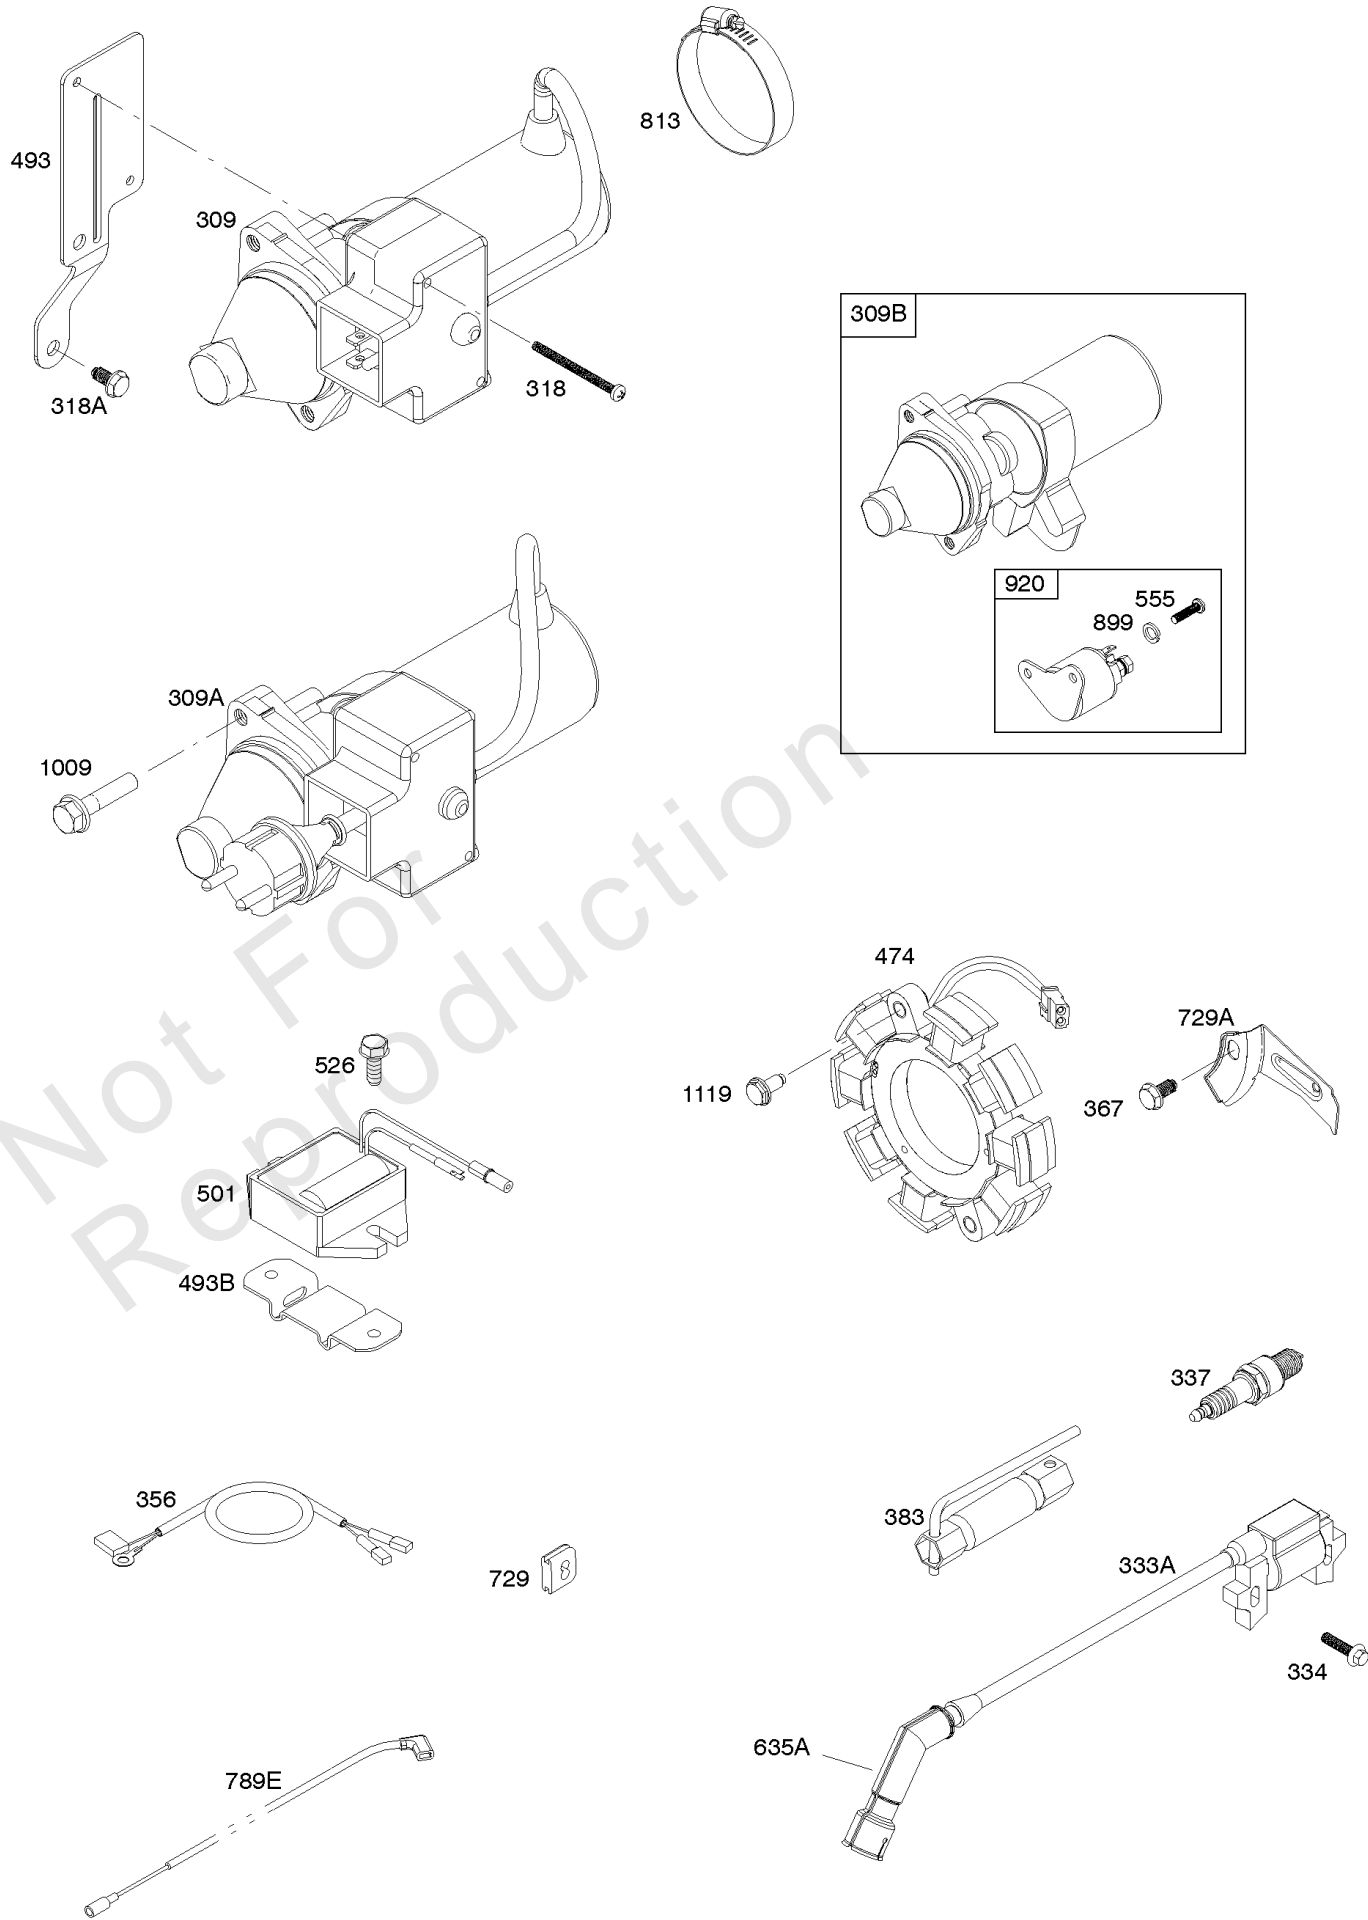

## Alternator, Electrical Starter, Ignition

REF NO	PART NO	QTY	DESCRIPTION
309A	591864		MOTOR, Starter
318	799814		SCREW -(Mounting Bracket)
318A	798618		SCREW -(Mounting Bracket)
333A	798616		ARMATURE, Magneto
334	797655		SCREW -(Magneto Armature)
337	696202		PLUG, Spark
356	799789		WIRE, Stop
367	798618		SCREW -(Wire Clip)
383	19576S		WRENCH, Spark Plug
474	799843		ALTERNATOR
493	799815		BRACKET, Mounting
493B	691177		BRACKET, Mounting
526	690297		SCREW -(Regulator)
555	799532		SCREW -(Starter Solenoid)
635A	797685		BOOT, Spark Plug
729	797750		CLIP, Wire
729A	799844		CLIP, Wire
813	590392		CLAMP
899	799642		WASHER -(Starter Solenoid)
920	799481		SOLENOID, Starter
1009	797776		SCREW -(Starter Motor)
1119	799845		SCREW -(Alternator)