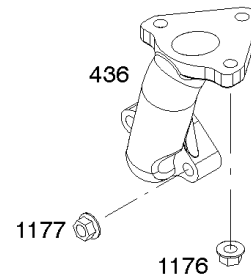

## ***Camshaft, Crankcase Cover, Crankshaft, Cylinder, Lubrication, Operator's Manual, Piston/***

<b>REF NO</b>	<b>PART NO</b>	<b>QTY</b>	<b>DESCRIPTION</b>
718	797792		PIN, Locating -(Cylinder Head)
718A	797761		PIN, Locating -(Crankcase Cover)
729	797750		CLIP, Wire
758	797852		COUNTERWEIGHT
842	797327		SEAL, O-Ring -(Dipstick Tube)
847	799810		DIPSTICK/TUBE ASSEMBLY
998	799809		PIPE, Oil
1036	-----		Label-Emissions -(Available From A Briggs & Stratton Authorized Dealer)
1058	279903TRI		MANUAL, Operator's
1058	279903EST		MANUAL, Operator's
1058	279903WST		MANUAL, Operator's
1319	794467		LABEL, Warning
1319A	797669		LABEL, Warning

## Cylinder Head, Gasket Sets

REF NO	PART NO	QTY	DESCRIPTION
3	797766		SEAL, Oil -(Magneto Side)
5	799801		HEAD, Cylinder
7	799534		GASKET, Cylinder Head
12	797789		GASKET, Crankcase
13	797791		SCREW -(Cylinder Head)
20	797766		SEAL, Oil -(PTO Side)
33	797778		VALVE, Exhaust
34	797777		VALVE, Intake
35	797780		SPRING, Valve -(Intake)
36	797780		SPRING, Valve -(Exhaust)
40	797781		RETAINER, Valve
40A	797782		RETAINER, Valve
42	797783		KEEPER, Valve
45	797786		TAPPET, Valve
51	797845		GASKET, Intake
51A	797755		GASKET, Intake
163	797756		GASKET, Air Cleaner
238	797784		CAP, Valve
276	797847		WASHER, Sealing -(Rocker Cover)
358	799952		GASKET SET, Engine
718	797792		PIN, Locating -(Cylinder Head)
830	591088		STUD, Rocker Arm -Used After Code Date 11090200
830	798954		STUD, Rocker Arm -(Rocker Arm) -Used Before Code Date 11090300
868	797854		SEAL, Valve -(Intake)
883	797770		GASKET, Exhaust
883A	799797		GASKET, Exhaust
914	797848		SCREW -(Rocker Cover)
1022	797846		GASKET, Rocker Cover
1023	799778		COVER, Rocker
1026	797785		ROD, Push -Used Before Code Date 11090300
1026	799966		ROD, Push -Used After Code Date 11090200
1029	591087		ARM, Rocker -Used After Code Date 11090200
1029	797779		ARM, Rocker -Used Before Code Date 11090300
1034	797787		GUIDE, Push Rod
1095	799953		GASKET SET, Valve