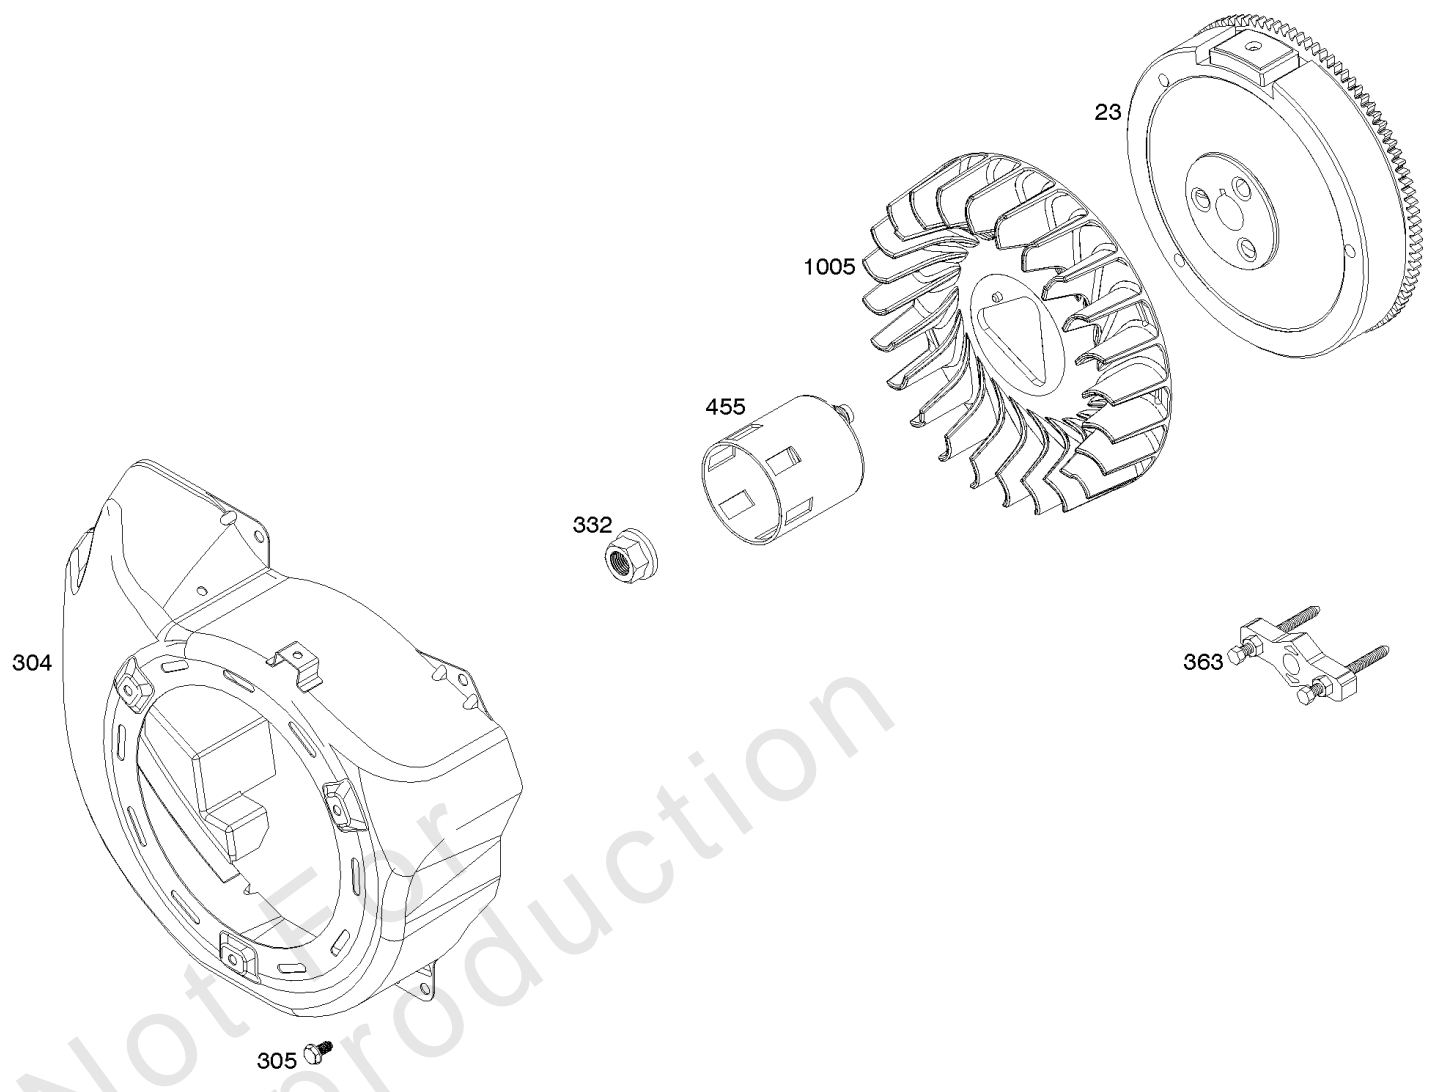

## Alternator, Electrical Starter, Ignition

REF NO	PART NO	QTY	DESCRIPTION
309A	591864		MOTOR, Starter
318	799814		SCREW -(Mounting Bracket)
318A	798618		SCREW -(Mounting Bracket)
333A	798616		ARMATURE, Magneto
334	797655		SCREW -(Magneto Armature)
337	696202		PLUG, Spark
356	799789		WIRE, Stop
367	798618		SCREW -(Wire Clip)
383	19576S		WRENCH, Spark Plug
474	799843		ALTERNATOR
493	799815		BRACKET, Mounting
493B	691177		BRACKET, Mounting
526	690297		SCREW -(Regulator)
555	799532		SCREW -(Starter Solenoid)
635A	797685		BOOT, Spark Plug
729	797750		CLIP, Wire
729A	799844		CLIP, Wire
813	590392		CLAMP
899	799642		WASHER -(Starter Solenoid)
920	799481		SOLENOID, Starter
1009	797776		SCREW -(Starter Motor)
1119	799845		SCREW -(Alternator)