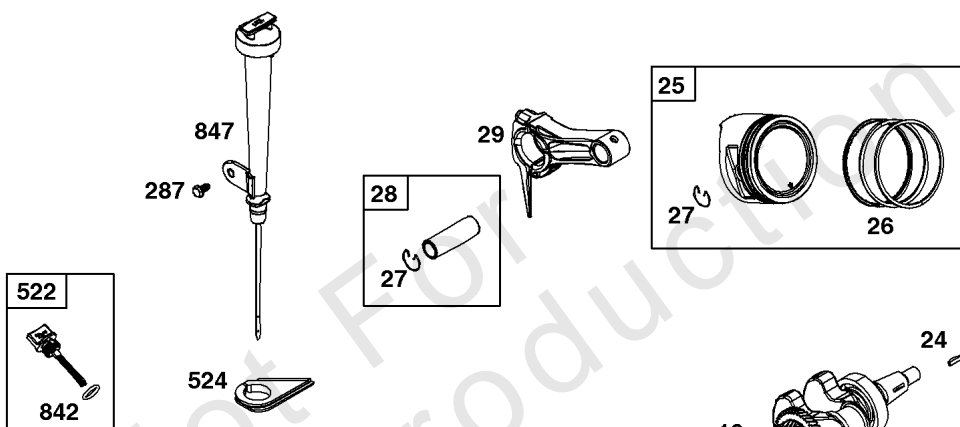

Not For Reproduction

1319 WARNING LABEL

REQUIRED when replacing parts with warning labels affixed.

1319A WARNING LABEL

REQUIRED when replacing parts with warning labels affixed.

1058 OPERATOR'S MANUAL

1036 EMISSIONS LABEL

## Camshaft, Crankcase Cover, Crankshaft, Cylinder, Lubrication, Operator's Manual, Piston/

REF NO	PART NO	QTY	DESCRIPTION
1	594185		CYLINDER ASSEMBLY -Used After Code Date 13101000
1	799808		CYLINDER ASSEMBLY -Used Before Code Date 13101100
3	797766		SEAL, Oil -(Magneto Side)
12	797789		GASKET, Crankcase
15	797793		PLUG, Oil Drain
16	799842		CRANKSHAFT
17	797765		BEARING, Ball -(Crankshaft)
17A	797764		BEARING, Ball -(Counterweight)
18	799812		COVER, Crankcase -(Includes Governor Gear - Not Serviced Separately)
20	797766		SEAL, Oil -(PTO Side)
21	799857		CAP, Oil Fill
22	797795		SCREW -(Crankcase Cover/Sump)
24	797812		KEY, Flywheel
25	799536		PISTON ASSEMBLY -(.010 Oversize)
25	799537		PISTON ASSEMBLY -(.020 Oversize)
25	799535		PISTON ASSEMBLY -(Standard)
26	799538		SET, Ring -(Standard)
26	799539		SET, Ring -(.010 Oversize)
26	799540		SET, Ring -(.020 Oversize)
27	797803		LOCK, Piston Pin
28	797799		PIN, Piston
29	797804		ROD, Connecting
46	797851		CAMSHAFT
227	799924		LEVER, Governor Control
276A	797806		WASHER, Sealing -(Governor Crank)
287	798618		SCREW -(Dipstick Tube)
306	797749		SHIELD, Cylinder
307	798618		SCREW -(Cylinder Shield)
505	690939		NUT -(Governor Control Lever)
512	591863		HOSE, Oil Drain
522	799941		PLUG, Dipstick/Fill
524	597262		SEAL, O-Ring -(Dipstick Tube)
562	797230		BOLT -(Governor Control Lever)
614	797229		PIN, Cotter
616	797805		CRANK, Governor
631	797794		WASHER -(Oil Drain Plug)