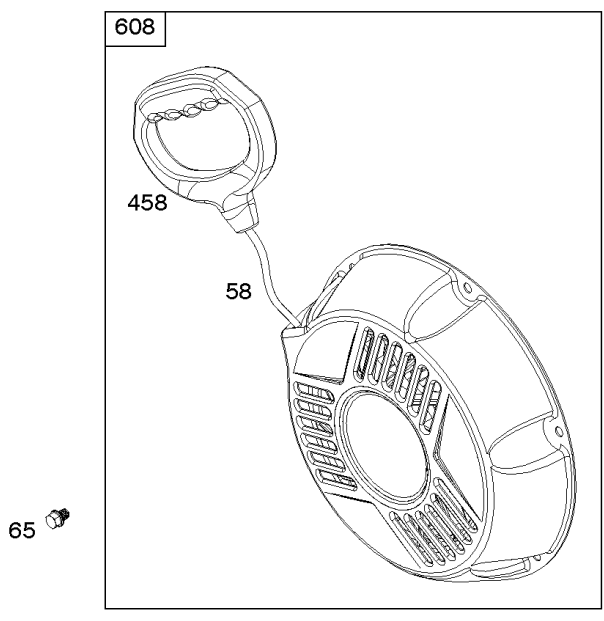

# Parts Manual

Mfg. No: 25M137-0018-H1

## Alternator, Electrical Starter, Ignition

REF NO	PART NO	QTY	DESCRIPTION
309A	591864		MOTOR, Starter
318	799814		SCREW -(Mounting Bracket)
318A	798618		SCREW -(Mounting Bracket)
333A	798616		ARMATURE, Magneto
334	797655		SCREW -(Magneto Armature)
337	696202		PLUG, Spark
356	799789		WIRE, Stop
367	798618		SCREW -(Wire Clip)
383	19576S		WRENCH, Spark Plug
474	799843		ALTERNATOR
493	799815		BRACKET, Mounting
493B	691177		BRACKET, Mounting
526	690297		SCREW -(Regulator)
555	799532		SCREW -(Starter Solenoid)
635A	797685		BOOT, Spark Plug
729	797750		CLIP, Wire
729A	799844		CLIP, Wire
813	590392		CLAMP
899	799642		WASHER -(Starter Solenoid)
920	799481		SOLENOID, Starter
1009	797776		SCREW -(Starter Motor)
1119	799845		SCREW -(Alternator)

## ***Camshaft, Crankcase Cover, Crankshaft, Cylinder, Lubrication, Operator's Manual, Piston/***

<b>REF NO</b>	<b>PART NO</b>	<b>QTY</b>	<b>DESCRIPTION</b>
718	797792		PIN, Locating -(Cylinder Head)
718A	797761		PIN, Locating -(Crankcase Cover)
729	797750		CLIP, Wire
758	797852		COUNTERWEIGHT
842	797327		SEAL, O-Ring -(Dipstick Tube)
847	799810		DIPSTICK/TUBE ASSEMBLY
998	799809		PIPE, Oil
1036	-----		Label-Emissions -(Available From A Briggs & Stratton Authorized Dealer)
1058	279903TRI		MANUAL, Operator's
1058	279903EST		MANUAL, Operator's
1058	279903WST		MANUAL, Operator's
1319	794467		LABEL, Warning
1319A	797669		LABEL, Warning