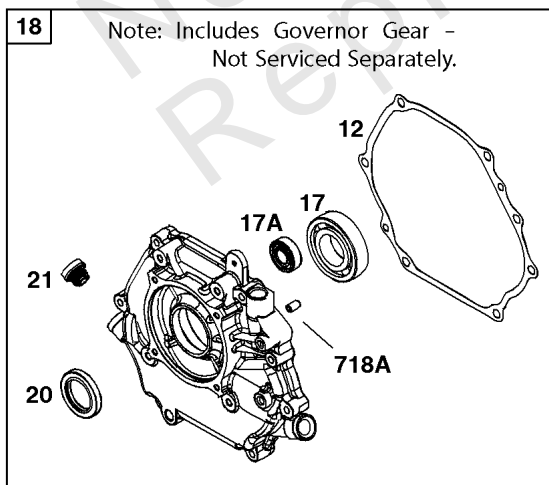

## Camshaft, Crankcase Cover, Crankshaft, Cylinder, Lubrication, Operator's Manual, Piston/

REF NO	PART NO	QTY	DESCRIPTION
1	594185		CYLINDER ASSEMBLY -Used After Code Date 13101000
1	799808		CYLINDER ASSEMBLY -Used Before Code Date 13101100
3	797766		SEAL, Oil -(Magneto Side)
12	797789		GASKET, Crankcase
15	797793		PLUG, Oil Drain
16	799842		CRANKSHAFT
17	797765		BEARING, Ball -(Crankshaft)
17A	797764		BEARING, Ball -(Counterweight)
18	799812		COVER, Crankcase -(Includes Governor Gear - Not Serviced Separately)
20	797766		SEAL, Oil -(PTO Side)
21	799857		CAP, Oil Fill
22	797795		SCREW -(Crankcase Cover/Sump)
24	797812		KEY, Flywheel
25	799536		PISTON ASSEMBLY -(.010 Oversize)
25	799537		PISTON ASSEMBLY -(.020 Oversize)
25	799535		PISTON ASSEMBLY -(Standard)
26	799538		SET, Ring -(Standard)
26	799539		SET, Ring -(.010 Oversize)
26	799540		SET, Ring -(.020 Oversize)
27	797803		LOCK, Piston Pin
28	797799		PIN, Piston
29	797804		ROD, Connecting
46	797851		CAMSHAFT
227	799924		LEVER, Governor Control
276A	797806		WASHER, Sealing -(Governor Crank)
287	798618		SCREW -(Dipstick Tube)
306	797749		SHIELD, Cylinder
307	798618		SCREW -(Cylinder Shield)
505	690939		NUT -(Governor Control Lever)
512	591863		HOSE, Oil Drain
522	799941		PLUG, Dipstick/Fill
524	597262		SEAL, O-Ring -(Dipstick Tube)
562	797230		BOLT -(Governor Control Lever)
614	797229		PIN, Cotter
616	797805		CRANK, Governor
631	797794		WASHER -(Oil Drain Plug)