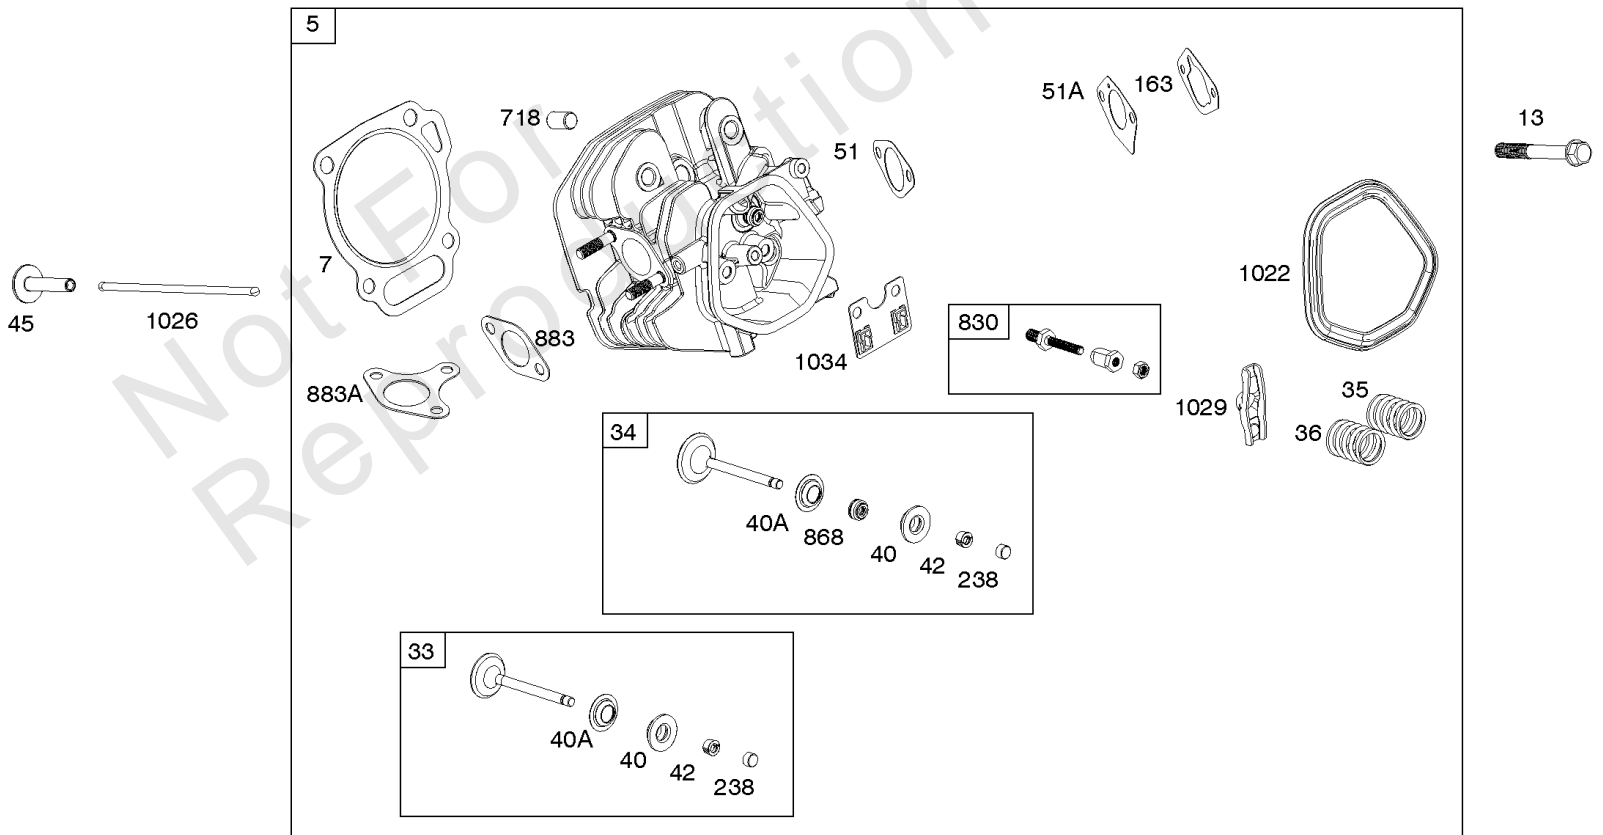

Cylinder Head, Gasket Sets

REF NO	PART NO	QTY	DESCRIPTION
3	797766		SEAL, Oil -(Magneto Side)
5	799801		HEAD, Cylinder
7	799534		GASKET, Cylinder Head
12	797789		GASKET, Crankcase
13	797791		SCREW -(Cylinder Head)
20	797766		SEAL, Oil -(PTO Side)
33	797778		VALVE, Exhaust
34	797777		VALVE, Intake
35	797780		SPRING, Valve -(Intake)
36	797780		SPRING, Valve -(Exhaust)
40	797781		RETAINER, Valve
40A	797782		RETAINER, Valve
42	797783		KEEPER, Valve
45	797786		TAPPET, Valve
51	797845		GASKET, Intake
51A	797755		GASKET, Intake
163	797756		GASKET, Air Cleaner
238	797784		CAP, Valve
276	797847		WASHER, Sealing -(Rocker Cover)
358	799952		GASKET SET, Engine
718	797792		PIN, Locating -(Cylinder Head)
830	591088		STUD, Rocker Arm -Used After Code Date 11090200
830	798954		STUD, Rocker Arm -(Rocker Arm) -Used Before Code Date 11090300
868	797854		SEAL, Valve -(Intake)
883	797770		GASKET, Exhaust
883A	799797		GASKET, Exhaust
914	797848		SCREW -(Rocker Cover)
1022	797846		GASKET, Rocker Cover
1023	799778		COVER, Rocker
1026	797785		ROD, Push -Used Before Code Date 11090300
1026	799966		ROD, Push -Used After Code Date 11090200
1029	591087		ARM, Rocker -Used After Code Date 11090200
1029	797779		ARM, Rocker -Used Before Code Date 11090300
1034	797787		GUIDE, Push Rod
1095	799953		GASKET SET, Valve