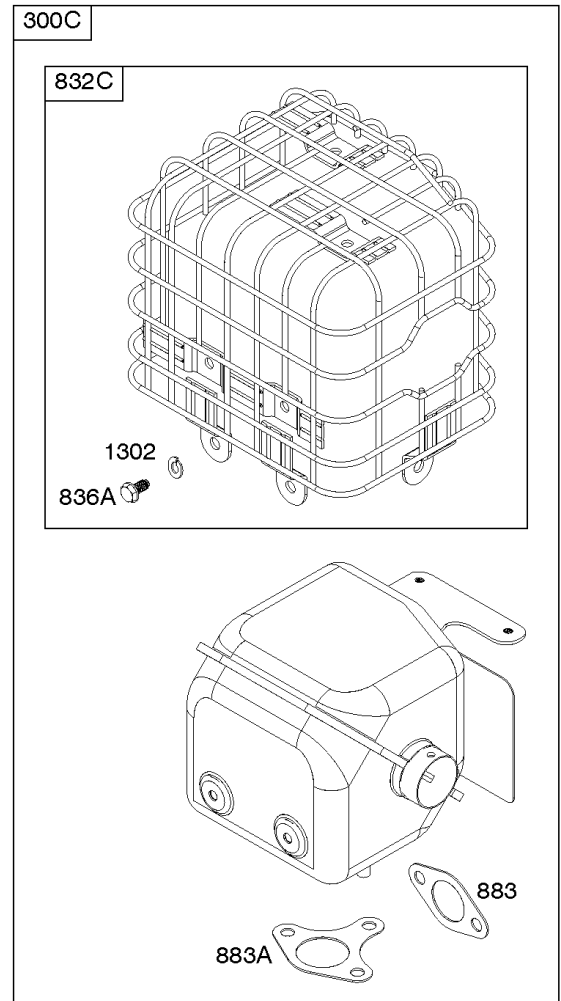

Exhaust System, Fuel Supply

REF NO	PART NO	QTY	DESCRIPTION
180B	799782		TANK, Fuel -(Metal)
181	794641		CAP, Fuel Tank -(Metal)
187	799784		LINE, Fuel -(Formed Hose)
187A	799785		LINE, Fuel -(Formed Hose)
190	590997		SCREW -(Fuel Tank)
240	797346		OUTLET, Tank
300C	591837		MUFFLER
436	799796		MANIFOLD, Exhaust
529	799933		GROMMET
601	791850		CLAMP, Hose
705	590965		NUT -(Fuel Tank)
832	799800		GUARD, Muffler
832C	591838		MUFFLER
836A	798976		SCREW -(Muffler Guard)
883	797770		GASKET, Exhaust
883A	799797		GASKET, Exhaust
958	698180		VALVE, Fuel Shut Off
1176	590965		NUT -(Exhaust Manifold)
1177	590965		NUT -(Muffler)
1302	590457		WASHER -(Muffler Guard)