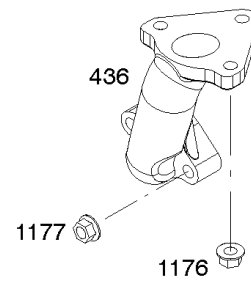

616

Camshaft, Crankcase Cover, Crankshaft, Cylinder, Lubrication, Operator's Manual, Piston/

REF NO	PART NO	QTY	DESCRIPTION
718	797792		PIN, Locating -(Cylinder Head)
718A	797761		PIN, Locating -(Crankcase Cover)
729	797750		CLIP, Wire
758	797852		COUNTERWEIGHT
842	797327		SEAL, O-Ring -(Dipstick Tube)
847	799810		DIPSTICK/TUBE ASSEMBLY
998	799809		PIPE, Oil
1036	-----		Label-Emissions -(Available From A Briggs & Stratton Authorized Dealer)
1058	279903TRI		MANUAL, Operator's
1058	279903EST		MANUAL, Operator's
1058	279903WST		MANUAL, Operator's
1319	794467		LABEL, Warning
1319A	797669		LABEL, Warning

Cylinder Head, Gasket Sets

REF NO	PART NO	QTY	DESCRIPTION
3	797766		SEAL, Oil -(Magneto Side)
5	799801		HEAD, Cylinder
7	799534		GASKET, Cylinder Head
12	797789		GASKET, Crankcase
13	797791		SCREW -(Cylinder Head)
20	797766		SEAL, Oil -(PTO Side)
33	797778		VALVE, Exhaust
34	797777		VALVE, Intake
35	797780		SPRING, Valve -(Intake)
36	797780		SPRING, Valve -(Exhaust)
40	797781		RETAINER, Valve
40A	797782		RETAINER, Valve
42	797783		KEEPER, Valve
45	797786		TAPPET, Valve
51	797845		GASKET, Intake
51A	797755		GASKET, Intake
163	797756		GASKET, Air Cleaner
238	797784		CAP, Valve
276	797847		WASHER, Sealing -(Rocker Cover)
358	799952		GASKET SET, Engine
718	797792		PIN, Locating -(Cylinder Head)
830	591088		STUD, Rocker Arm -Used After Code Date 11090200
830	798954		STUD, Rocker Arm -(Rocker Arm) -Used Before Code Date 11090300
868	797854		SEAL, Valve -(Intake)
883	797770		GASKET, Exhaust
883A	799797		GASKET, Exhaust
914	797848		SCREW -(Rocker Cover)
1022	797846		GASKET, Rocker Cover
1023	799778		COVER, Rocker
1026	797785		ROD, Push -Used Before Code Date 11090300
1026	799966		ROD, Push -Used After Code Date 11090200
1029	591087		ARM, Rocker -Used After Code Date 11090200
1029	797779		ARM, Rocker -Used Before Code Date 11090300
1034	797787		GUIDE, Push Rod
1095	799953		GASKET SET, Valve