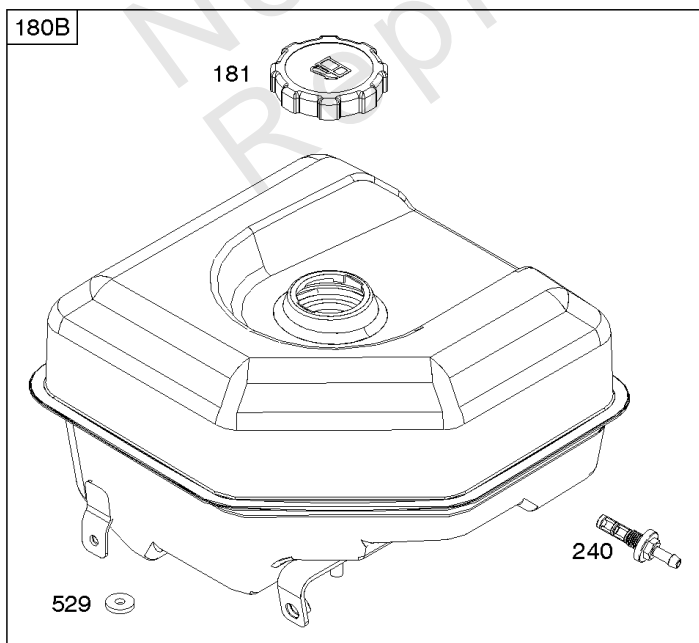

Exhaust System, Fuel Supply

REF NO	PART NO	QTY	DESCRIPTION
180B	799782		TANK, Fuel -(Metal)
181	794641		CAP, Fuel Tank -(Metal)
187	799784		LINE, Fuel -(Formed Hose)
187A	799785		LINE, Fuel -(Formed Hose)
190	590997		SCREW -(Fuel Tank)
240	797346		OUTLET, Tank
300C	591837		MUFFLER
436	799796		MANIFOLD, Exhaust
529	799933		GROMMET
601	791850		CLAMP, Hose
705	590965		NUT -(Fuel Tank)
832	799800		GUARD, Muffler
832C	591838		MUFFLER
836A	798976		SCREW -(Muffler Guard)
883	797770		GASKET, Exhaust
883A	799797		GASKET, Exhaust
958	698180		VALVE, Fuel Shut Off
1176	590965		NUT -(Exhaust Manifold)
1177	590965		NUT -(Muffler)
1302	590457		WASHER -(Muffler Guard)