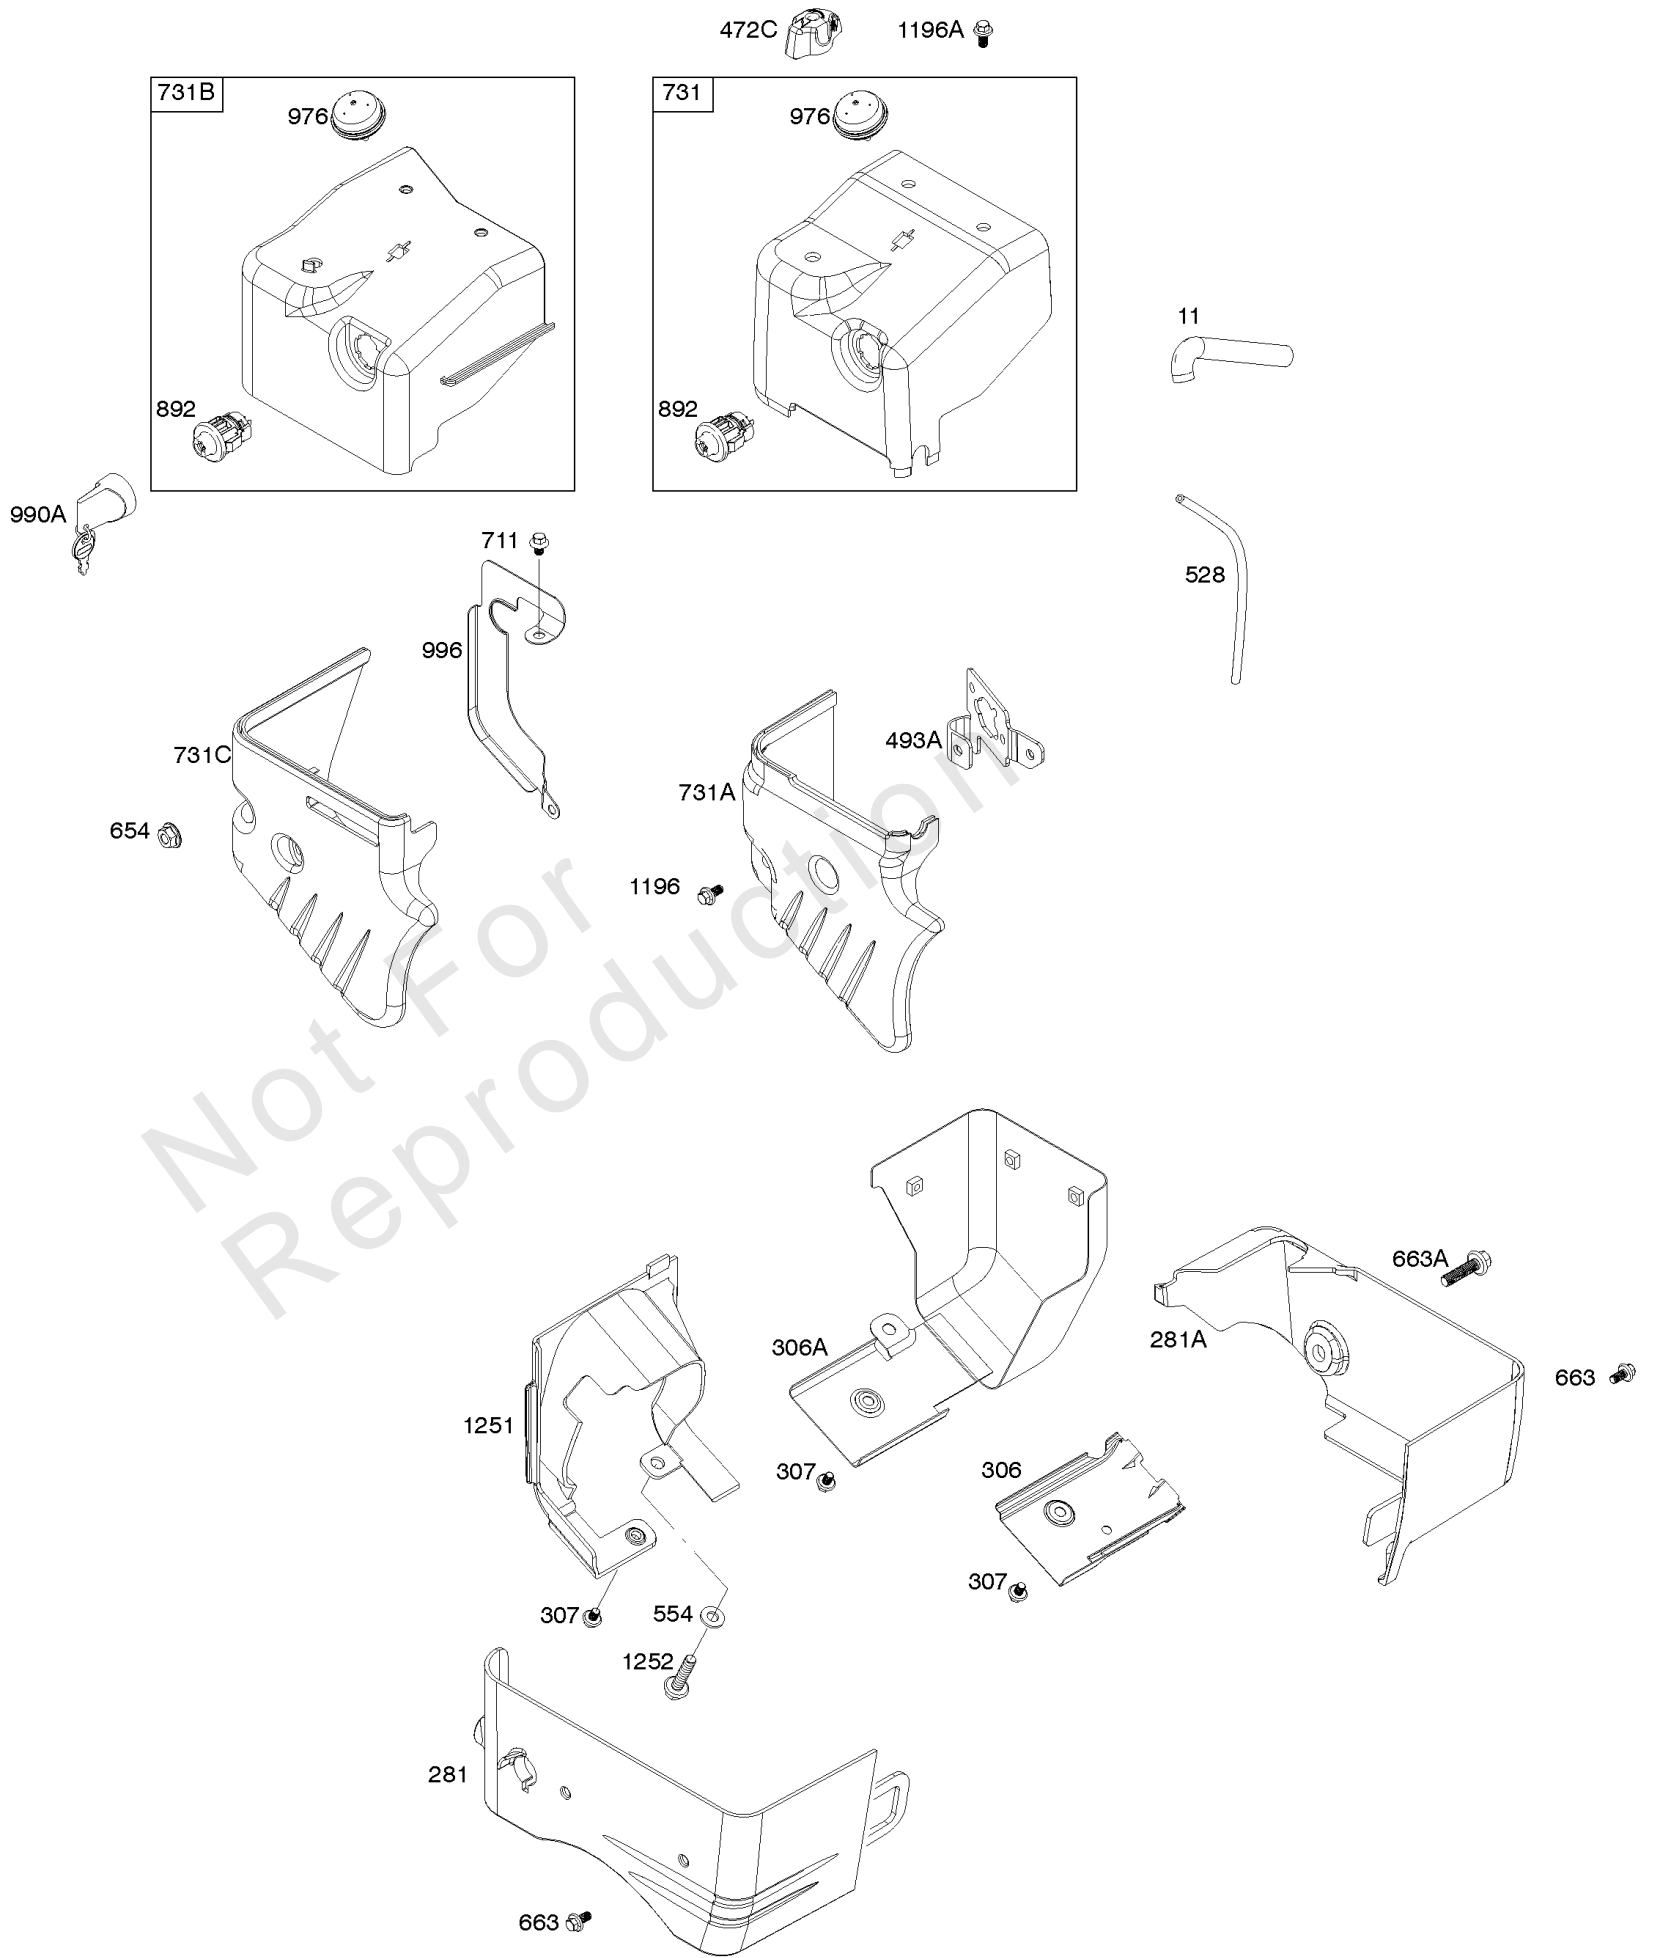

Governor Spring, Controls

REF NO	PART NO	QTY	DESCRIPTION
98	593104		KIT, Idle Speed
188	798618		SCREW -(Control Bracket)
202	797810		LINK, Mechanical Governor
209	797843		SPRING, Governor
211	799927		SPRING, Governed Idle
222D	591857		BRACKET, Control
232	797809		SPRING, Governor Link
265	691024		CLAMP, Casing
267	699492		SCREW -(Casing Clamp)
268	691025		CASING, Control Wire -(Cut To Required Length)
269	691026		WIRE, Control -(Cut To Required Length)
270	691027		NUT -(Control Wire Casing)
271	691028		LEVER, Control
485	695755		KNOB, Control