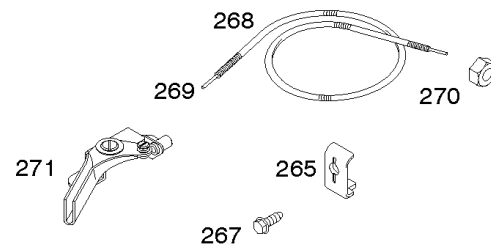

Exhaust System, Fuel Supply

REF NO	PART NO	QTY	DESCRIPTION
180B	799782		TANK, Fuel -(Metal)
181	794641		CAP, Fuel Tank -(Metal)
187	799784		LINE, Fuel -(Formed Hose)
187A	799785		LINE, Fuel -(Formed Hose)
190	590997		SCREW -(Fuel Tank)
240	797346		OUTLET, Tank
300C	591837		MUFFLER
436	799796		MANIFOLD, Exhaust
529	799933		GROMMET
601	791850		CLAMP, Hose
705	590965		NUT -(Fuel Tank)
832	799800		GUARD, Muffler
832C	591838		MUFFLER
836A	798976		SCREW -(Muffler Guard)
883	797770		GASKET, Exhaust
883A	799797		GASKET, Exhaust
958	698180		VALVE, Fuel Shut Off
1176	590965		NUT -(Exhaust Manifold)
1177	590965		NUT -(Muffler)
1302	590457		WASHER -(Muffler Guard)