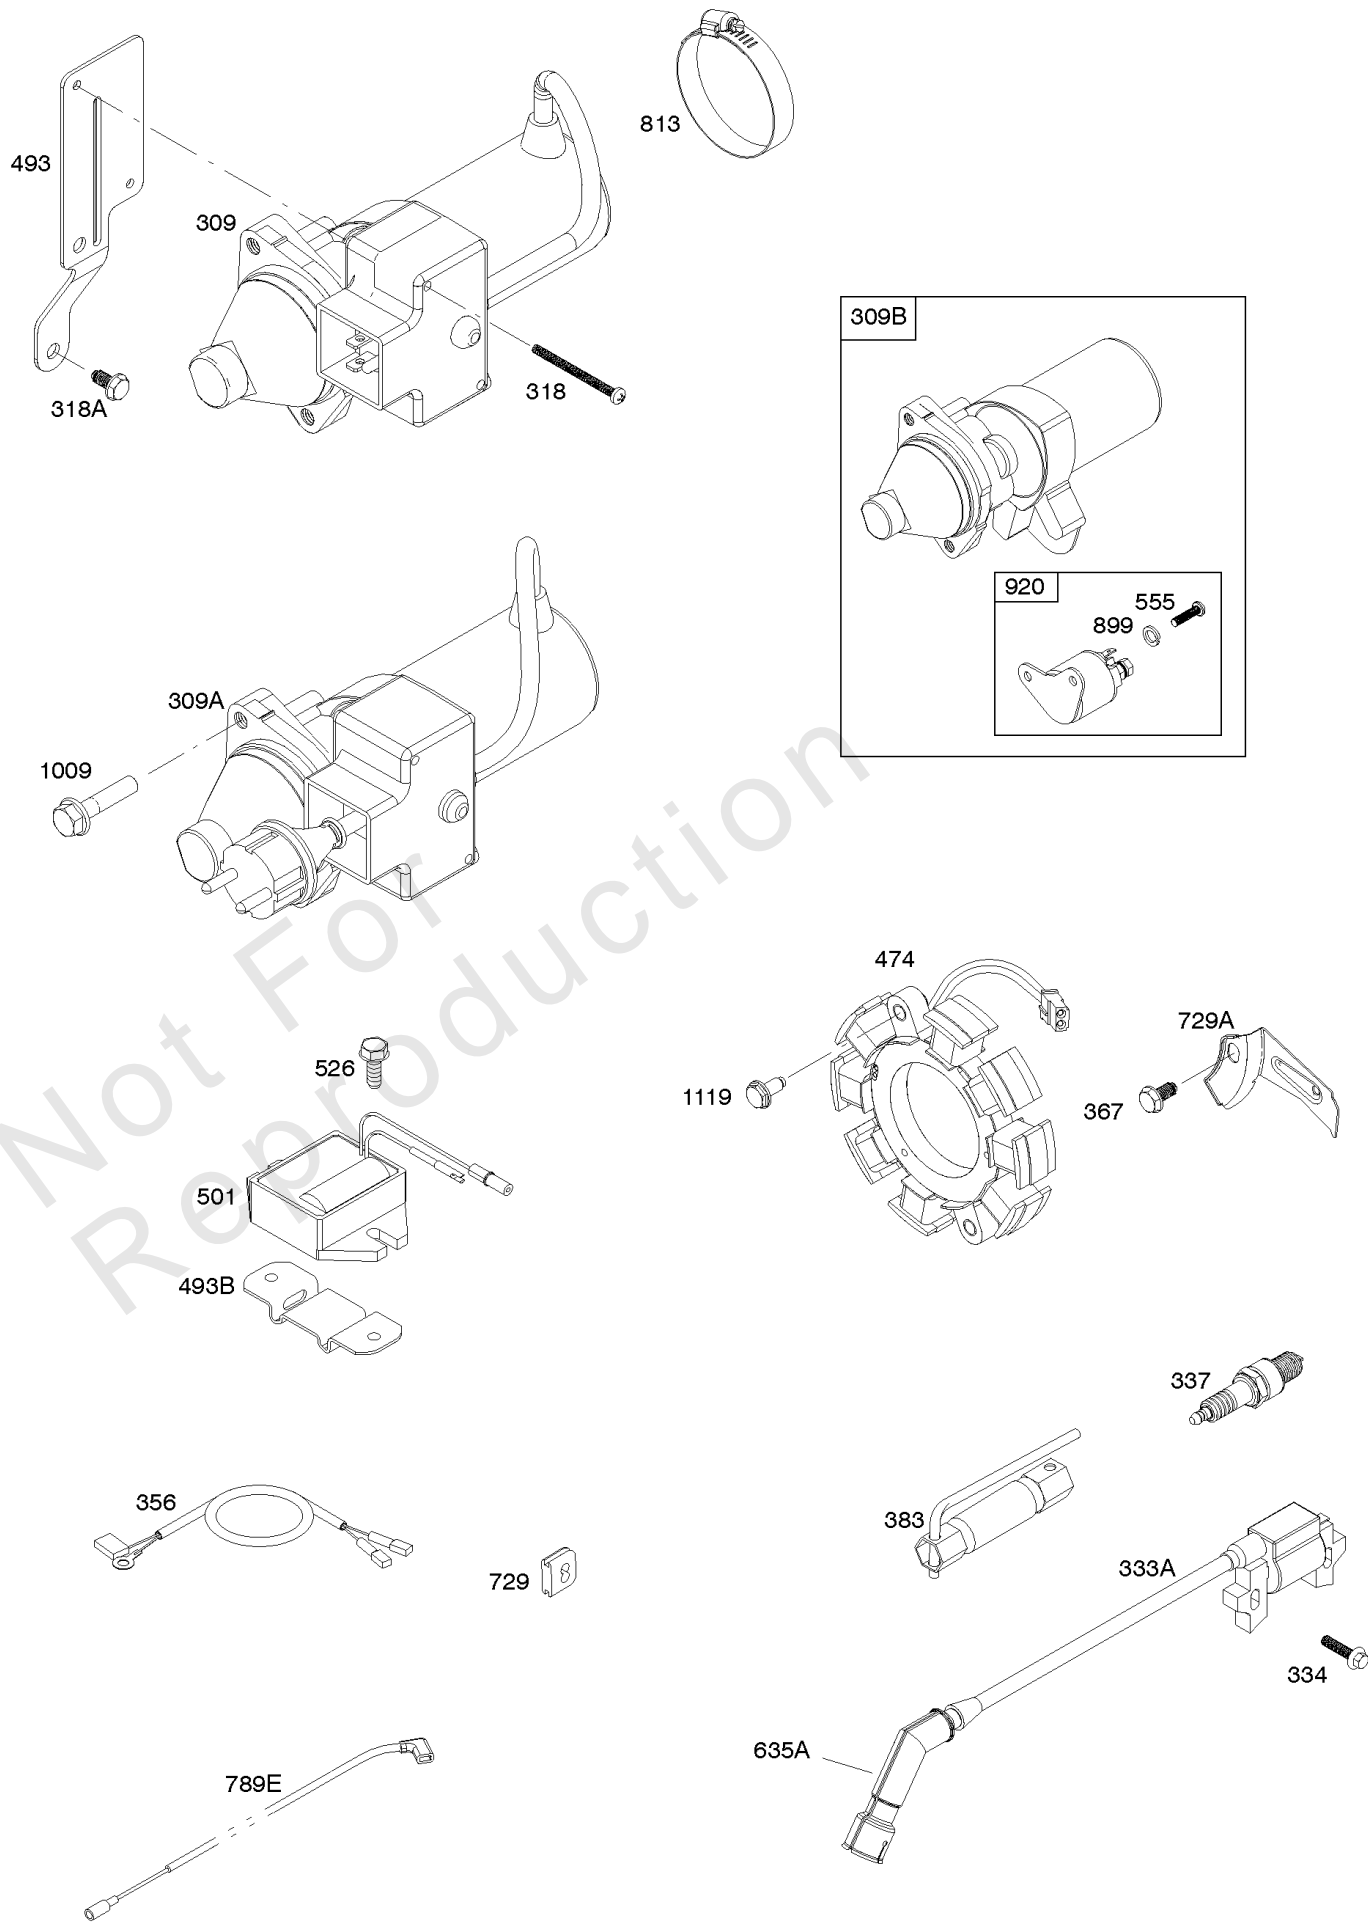

Parts Manual

Mfg. No: 25M137-0005-F1

Alternator, Electrical Starter, Ignition

REF NO	PART NO	QTY	DESCRIPTION
309	799813		MOTOR, Starter
318	799814		SCREW -(Mounting Bracket)
318A	798618		SCREW -(Mounting Bracket)
333A	798616		ARMATURE, Magneto
334	797655		SCREW -(Magneto Armature)
337	696202		PLUG, Spark
356	799789		WIRE, Stop
367	798618		SCREW -(Wire Clip)
383	19576S		WRENCH, Spark Plug
474	591094		ALTERNATOR
493	799815		BRACKET, Mounting
493B	691177		BRACKET, Mounting
501	698315		REGULATOR
526	690297		SCREW -(Regulator)
555	799532		SCREW -(Starter Solenoid)
635A	797685		BOOT, Spark Plug
729	797750		CLIP, Wire
729A	799844		CLIP, Wire
813	590392		CLAMP
899	799642		WASHER -(Starter Solenoid)
920	799481		SOLENOID, Starter
1009	797776		SCREW -(Starter Motor)
1119	799845		SCREW -(Alternator)