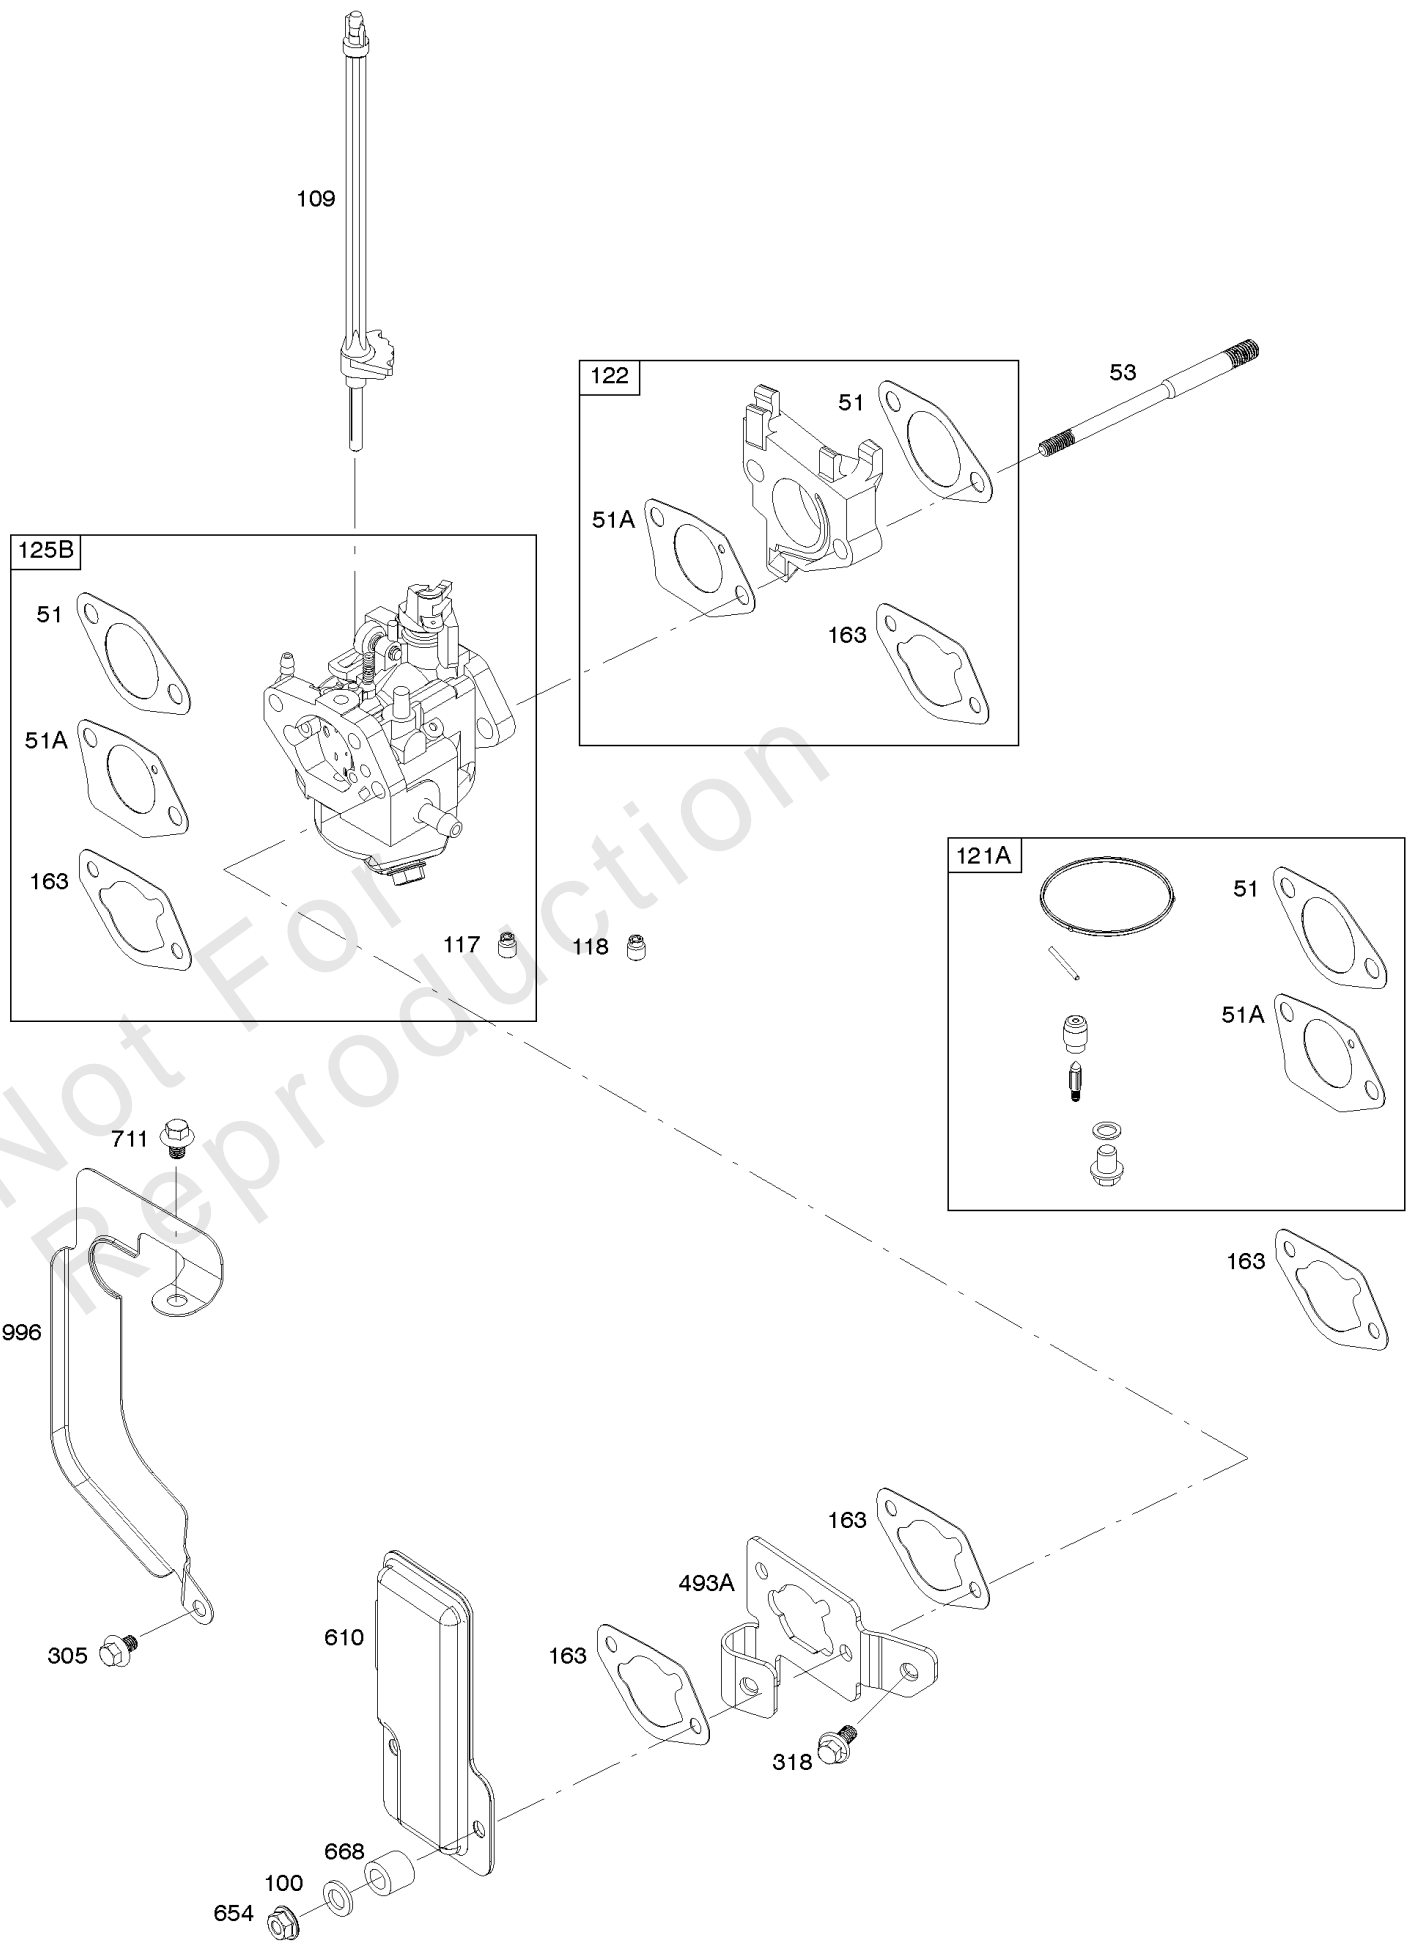

Carburetor

REF NO	PART NO	QTY	DESCRIPTION
51	797845		GASKET, Intake
51A	797755		GASKET, Intake
53	591841		STUD -(Carburetor)
100	591000		WASHER -(Carburetor)
109	799803		SHAFT, Choke
117	591553		JET, Main -(Standard) -Used Before Code Date 20011600
117	84005073		JET, Main -(Standard) -Used After Code Date 20011500
118	591554		JET, Main -(High Altitude) -Used Before Code Date 20011600
118	592231		JET, Main -(High Altitude) -Used After Code Date 20011500
121A	590453		KIT, Carburetor Overhaul
122	799961		SPACER, Carburetor
125B	799802		CARBURETOR
163	797756		GASKET, Air Cleaner
305	798618		SCREW -(Blower Housing)
318	799814		SCREW -(Mounting Bracket)
493A	799806		BRACKET, Mounting
610	799805		ARRESTOR, Intake
654	690939		NUT -(Carburetor)
668	591840		SPACER
711	798618		SCREW -(Carburetor Shield)
996	591844		SHIELD, Carburetor