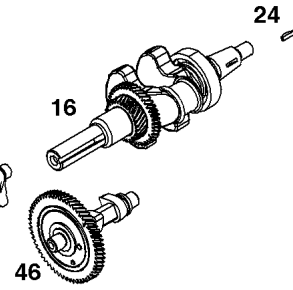

614

276A

616

Camshaft, Crankcase Cover, Crankshaft, Cylinder, Lubrication, Operator's Manual, Piston/

REF NO	PART NO	QTY	DESCRIPTION
1	594185		CYLINDER ASSEMBLY -Used After Code Date 13101000
1	799808		CYLINDER ASSEMBLY -Used Before Code Date 13101100
3	797766		SEAL, Oil -(Magneto Side)
12	797789		GASKET, Crankcase
15	797793		PLUG, Oil Drain
16	591097		CRANKSHAFT
17	797765		BEARING, Ball -(Crankshaft)
17A	797764		BEARING, Ball -(Counterweight)
18	799812		COVER, Crankcase -(Includes Governor Gear - Not Serviced Separately)
20	797766		SEAL, Oil -(PTO Side)
21	799857		CAP, Oil Fill
22	797795		SCREW -(Crankcase Cover/Sump)
24	797812		KEY, Flywheel
25	799536		PISTON ASSEMBLY -(.010 Oversize)
25	799537		PISTON ASSEMBLY -(.020 Oversize)
25	799535		PISTON ASSEMBLY -(Standard)
26	799538		SET, Ring -(Standard)
26	799539		SET, Ring -(.010 Oversize)
26	799540		SET, Ring -(.020 Oversize)
27	797803		LOCK, Piston Pin
28	797799		PIN, Piston
29	797804		ROD, Connecting
46	797851		CAMSHAFT
227	799924		LEVER, Governor Control
276A	797806		WASHER, Sealing -(Governor Crank)
287	798618		SCREW -(Dipstick Tube)
306	797749		SHIELD, Cylinder
307	798618		SCREW -(Cylinder Shield)
505	690939		NUT -(Governor Control Lever)
512	591863		HOSE, Oil Drain
522	799941		PLUG, Dipstick/Fill
524	597262		SEAL, O-Ring -(Dipstick Tube)
562	797230		BOLT -(Governor Control Lever)
614	797229		PIN, Cotter
616	797805		CRANK, Governor
631	797794		WASHER -(Oil Drain Plug)