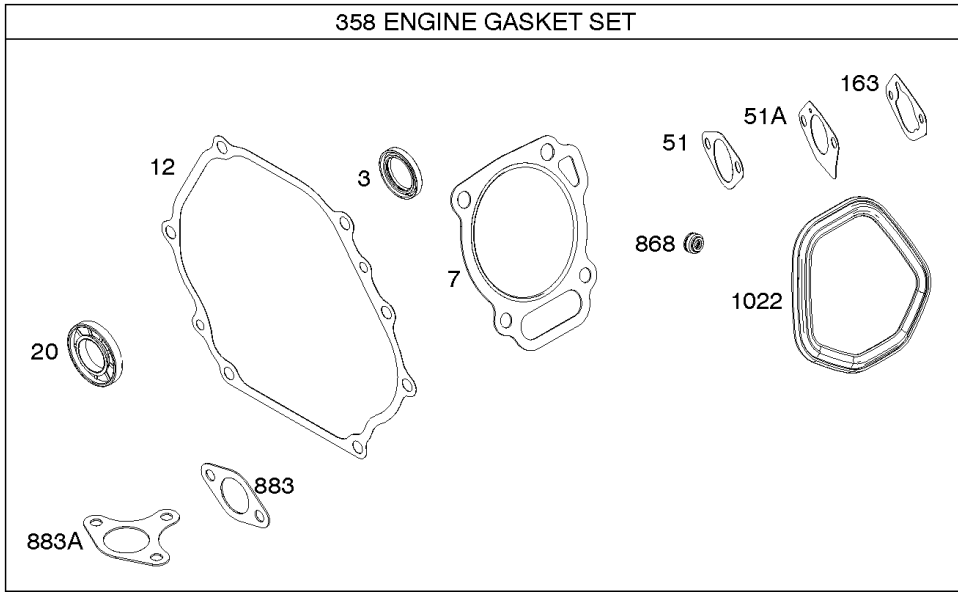

Cylinder Head, Gasket Sets

REF NO	PART NO	QTY	DESCRIPTION
3	797766		SEAL, Oil -(Magneto Side)
5	799801		HEAD, Cylinder
7	799534		GASKET, Cylinder Head
12	797789		GASKET, Crankcase
13	797791		SCREW -(Cylinder Head)
20	797766		SEAL, Oil -(PTO Side)
33	797778		VALVE, Exhaust
34	797777		VALVE, Intake
35	797780		SPRING, Valve -(Intake)
36	797780		SPRING, Valve -(Exhaust)
40	797781		RETAINER, Valve
40A	797782		RETAINER, Valve
42	797783		KEEPER, Valve
45	797786		TAPPET, Valve
51	797845		GASKET, Intake
51A	797755		GASKET, Intake
163	797756		GASKET, Air Cleaner
238	797784		CAP, Valve
276	797847		WASHER, Sealing -(Rocker Cover)
358	799952		GASKET SET, Engine
718	797792		PIN, Locating -(Cylinder Head)
830	591088		STUD, Rocker Arm -Used After Code Date 11090200
830	798954		STUD, Rocker Arm -(Rocker Arm) -Used Before Code Date 11090300
868	797854		SEAL, Valve -(Intake)
883	797770		GASKET, Exhaust
883A	799797		GASKET, Exhaust
914	797848		SCREW -(Rocker Cover)
1022	797846		GASKET, Rocker Cover
1023	799778		COVER, Rocker
1026	797785		ROD, Push -Used Before Code Date 11090300
1026	799966		ROD, Push -Used After Code Date 11090200
1029	591087		ARM, Rocker -Used After Code Date 11090200
1029	797779		ARM, Rocker -Used Before Code Date 11090300
1034	797787		GUIDE, Push Rod
1095	799953		GASKET SET, Valve