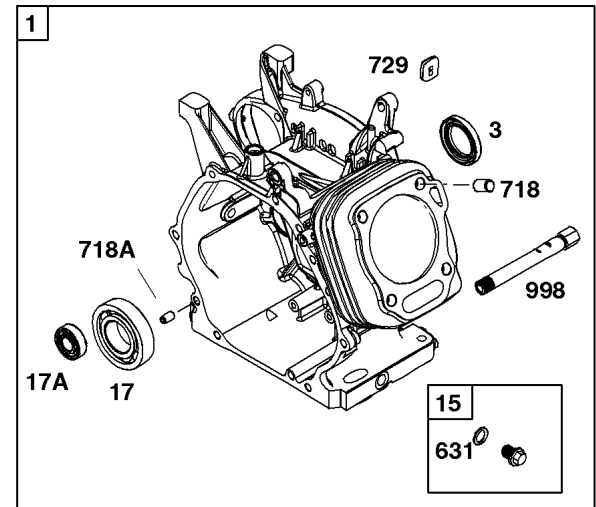

Parts Manual

Mfg. No: 25M137-0005-F1

Alternator, Electrical Starter, Ignition

REF NO	PART NO	QTY	DESCRIPTION
309	799813		MOTOR, Starter
318	799814		SCREW -(Mounting Bracket)
318A	798618		SCREW -(Mounting Bracket)
333A	798616		ARMATURE, Magneto
334	797655		SCREW -(Magneto Armature)
337	696202		PLUG, Spark
356	799789		WIRE, Stop
367	798618		SCREW -(Wire Clip)
383	19576S		WRENCH, Spark Plug
474	591094		ALTERNATOR
493	799815		BRACKET, Mounting
493B	691177		BRACKET, Mounting
501	698315		REGULATOR
526	690297		SCREW -(Regulator)
555	799532		SCREW -(Starter Solenoid)
635A	797685		BOOT, Spark Plug
729	797750		CLIP, Wire
729A	799844		CLIP, Wire
813	590392		CLAMP
899	799642		WASHER -(Starter Solenoid)
920	799481		SOLENOID, Starter
1009	797776		SCREW -(Starter Motor)
1119	799845		SCREW -(Alternator)

616

Camshaft, Crankcase Cover, Crankshaft, Cylinder, Lubrication, Operator's Manual, Piston/

REF NO	PART NO	QTY	DESCRIPTION
718	797792		PIN, Locating -(Cylinder Head)
718A	797761		PIN, Locating -(Crankcase Cover)
729	797750		CLIP, Wire
758	797852		COUNTERWEIGHT
842	797327		SEAL, O-Ring -(Dipstick Tube)
847	799810		DIPSTICK/TUBE ASSEMBLY
998	799809		PIPE, Oil
1036	-----		Label-Emissions -(Available From A Briggs & Stratton Authorized Dealer)
1058	279903TRI		MANUAL, Operator's
1058	279903EST		MANUAL, Operator's
1058	279903WST		MANUAL, Operator's
1319	794467		LABEL, Warning
1319A	797669		LABEL, Warning