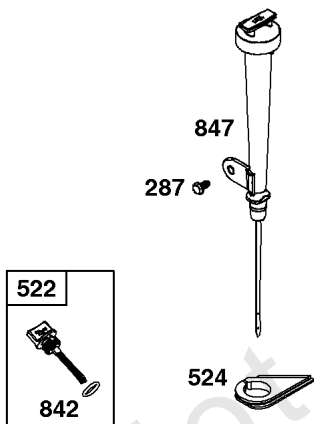

614

276A

616

Camshaft, Crankcase Cover, Crankshaft, Cylinder, Lubrication, Operator's Manual, Piston/

REF NO	PART NO	QTY	DESCRIPTION
1	594185		CYLINDER ASSEMBLY -Used After Code Date 13101000
1	799808		CYLINDER ASSEMBLY -Used Before Code Date 13101100
3	797766		SEAL, Oil -(Magneto Side)
12	797789		GASKET, Crankcase
15	797793		PLUG, Oil Drain
16	591097		CRANKSHAFT
17	797765		BEARING, Ball -(Crankshaft)
17A	797764		BEARING, Ball -(Counterweight)
18	799812		COVER, Crankcase -(Includes Governor Gear - Not Serviced Separately)
20	797766		SEAL, Oil -(PTO Side)
21	799857		CAP, Oil Fill
22	797795		SCREW -(Crankcase Cover/Sump)
24	797812		KEY, Flywheel
25	799536		PISTON ASSEMBLY -(.010 Oversize)
25	799537		PISTON ASSEMBLY -(.020 Oversize)
25	799535		PISTON ASSEMBLY -(Standard)
26	799538		SET, Ring -(Standard)
26	799539		SET, Ring -(.010 Oversize)
26	799540		SET, Ring -(.020 Oversize)
27	797803		LOCK, Piston Pin
28	797799		PIN, Piston
29	797804		ROD, Connecting
46	797851		CAMSHAFT
227	799924		LEVER, Governor Control
276A	797806		WASHER, Sealing -(Governor Crank)
287	798618		SCREW -(Dipstick Tube)
306	797749		SHIELD, Cylinder
307	798618		SCREW -(Cylinder Shield)
505	690939		NUT -(Governor Control Lever)
512	591863		HOSE, Oil Drain
522	799941		PLUG, Dipstick/Fill
524	597262		SEAL, O-Ring -(Dipstick Tube)
562	797230		BOLT -(Governor Control Lever)
614	797229		PIN, Cotter
616	797805		CRANK, Governor
631	797794		WASHER -(Oil Drain Plug)