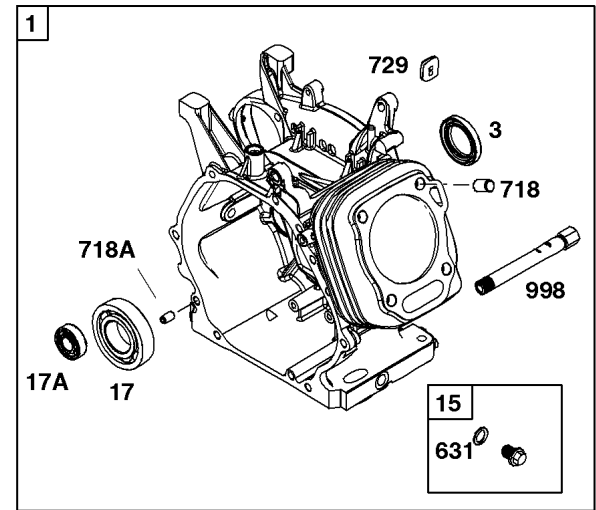

1319 WARNING LABEL

REQUIRED when replacing parts with warning labels affixed.

1319A WARNING LABEL

REQUIRED when replacing parts with warning labels affixed.

1058 OPERATOR'S MANUAL

1036 EMISSIONS LABEL

614

276A

616

Camshaft, Crankcase Cover, Crankshaft, Cylinder, Lubrication, Operator's Manual, Piston/

REF NO	PART NO	QTY	DESCRIPTION
1	594185		CYLINDER ASSEMBLY -Used After Code Date 13101000
1	799808		CYLINDER ASSEMBLY -Used Before Code Date 13101100
3	797766		SEAL, Oil -(Magneto Side)
12	797789		GASKET, Crankcase
15	797793		PLUG, Oil Drain
16	591097		CRANKSHAFT
17	797765		BEARING, Ball -(Crankshaft)
17A	797764		BEARING, Ball -(Counterweight)
18	799812		COVER, Crankcase -(Includes Governor Gear - Not Serviced Separately)
20	797766		SEAL, Oil -(PTO Side)
21	799857		CAP, Oil Fill
22	797795		SCREW -(Crankcase Cover/Sump)
24	797812		KEY, Flywheel
25	799536		PISTON ASSEMBLY -(.010 Oversize)
25	799537		PISTON ASSEMBLY -(.020 Oversize)
25	799535		PISTON ASSEMBLY -(Standard)
26	799538		SET, Ring -(Standard)
26	799539		SET, Ring -(.010 Oversize)
26	799540		SET, Ring -(.020 Oversize)
27	797803		LOCK, Piston Pin
28	797799		PIN, Piston
29	797804		ROD, Connecting
46	797851		CAMSHAFT
227	799924		LEVER, Governor Control
276A	797806		WASHER, Sealing -(Governor Crank)
287	798618		SCREW -(Dipstick Tube)
306	797749		SHIELD, Cylinder
307	798618		SCREW -(Cylinder Shield)
505	690939		NUT -(Governor Control Lever)
512	591863		HOSE, Oil Drain
522	799941		PLUG, Dipstick/Fill
524	597262		SEAL, O-Ring -(Dipstick Tube)
562	797230		BOLT -(Governor Control Lever)
614	797229		PIN, Cotter
616	797805		CRANK, Governor
631	797794		WASHER -(Oil Drain Plug)