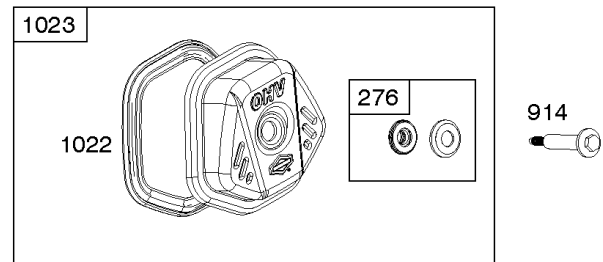

Cylinder Head, Gasket Sets

REF NO	PART NO	QTY	DESCRIPTION
3	797766		SEAL, Oil -(Magneto Side)
5	799801		HEAD, Cylinder
7	799534		GASKET, Cylinder Head
12	797789		GASKET, Crankcase
13	797791		SCREW -(Cylinder Head)
20	797766		SEAL, Oil -(PTO Side)
33	797778		VALVE, Exhaust
34	797777		VALVE, Intake
35	797780		SPRING, Valve -(Intake)
36	797780		SPRING, Valve -(Exhaust)
40	797781		RETAINER, Valve
40A	797782		RETAINER, Valve
42	797783		KEEPER, Valve
45	797786		TAPPET, Valve
51	797845		GASKET, Intake
51A	797755		GASKET, Intake
163	797756		GASKET, Air Cleaner
238	797784		CAP, Valve
276	797847		WASHER, Sealing -(Rocker Cover)
358	799952		GASKET SET, Engine
718	797792		PIN, Locating -(Cylinder Head)
830	591088		STUD, Rocker Arm -Used After Code Date 11090200
830	798954		STUD, Rocker Arm -(Rocker Arm) -Used Before Code Date 11090300
868	797854		SEAL, Valve -(Intake)
883	797770		GASKET, Exhaust
883A	799797		GASKET, Exhaust
914	797848		SCREW -(Rocker Cover)
1022	797846		GASKET, Rocker Cover
1023	799778		COVER, Rocker
1026	797785		ROD, Push -Used Before Code Date 11090300
1026	799966		ROD, Push -Used After Code Date 11090200
1029	591087		ARM, Rocker -Used After Code Date 11090200
1029	797779		ARM, Rocker -Used Before Code Date 11090300
1034	797787		GUIDE, Push Rod
1095	799953		GASKET SET, Valve