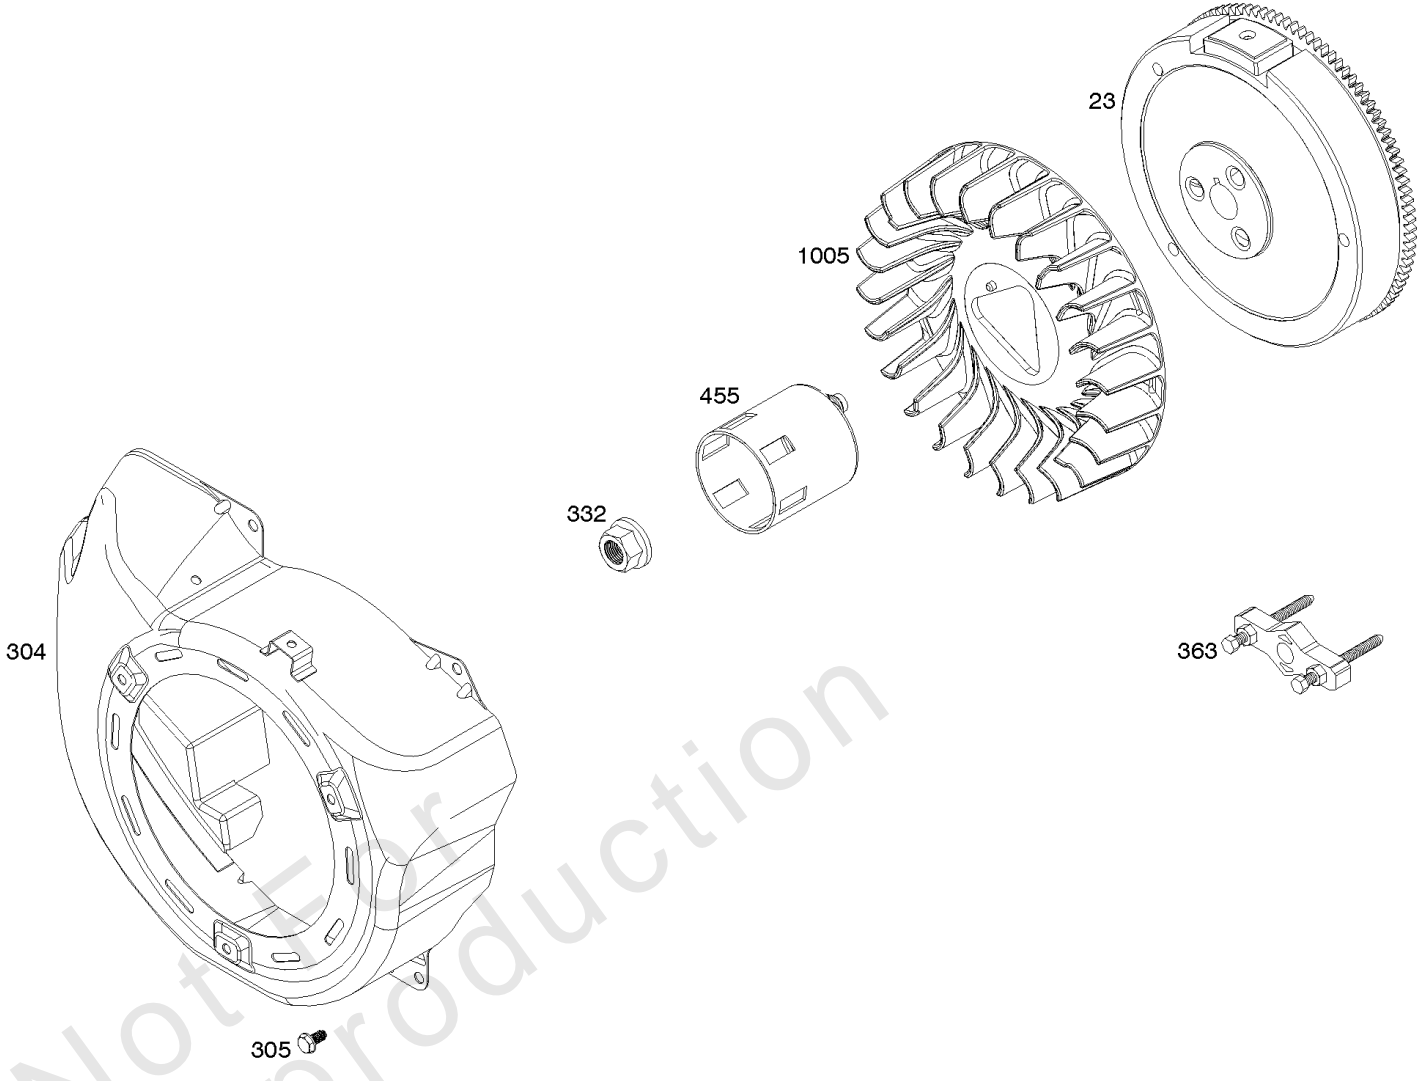

Parts Manual

Mfg. No: 25M137-0005-F1

Alternator, Electrical Starter, Ignition

REF NO	PART NO	QTY	DESCRIPTION
309	799813		MOTOR, Starter
318	799814		SCREW -(Mounting Bracket)
318A	798618		SCREW -(Mounting Bracket)
333A	798616		ARMATURE, Magneto
334	797655		SCREW -(Magneto Armature)
337	696202		PLUG, Spark
356	799789		WIRE, Stop
367	798618		SCREW -(Wire Clip)
383	19576S		WRENCH, Spark Plug
474	591094		ALTERNATOR
493	799815		BRACKET, Mounting
493B	691177		BRACKET, Mounting
501	698315		REGULATOR
526	690297		SCREW -(Regulator)
555	799532		SCREW -(Starter Solenoid)
635A	797685		BOOT, Spark Plug
729	797750		CLIP, Wire
729A	799844		CLIP, Wire
813	590392		CLAMP
899	799642		WASHER -(Starter Solenoid)
920	799481		SOLENOID, Starter
1009	797776		SCREW -(Starter Motor)
1119	799845		SCREW -(Alternator)