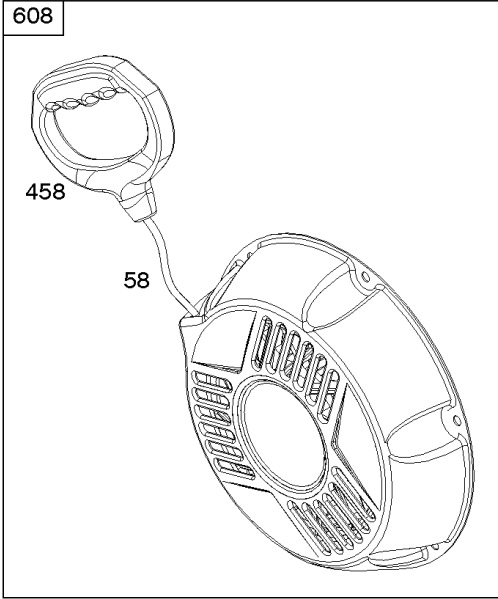

Parts Manual

Mfg. No: 25M137-0005-F1

Alternator, Electrical Starter, Ignition

REF NO	PART NO	QTY	DESCRIPTION
309	799813		MOTOR, Starter
318	799814		SCREW -(Mounting Bracket)
318A	798618		SCREW -(Mounting Bracket)
333A	798616		ARMATURE, Magneto
334	797655		SCREW -(Magneto Armature)
337	696202		PLUG, Spark
356	799789		WIRE, Stop
367	798618		SCREW -(Wire Clip)
383	19576S		WRENCH, Spark Plug
474	591094		ALTERNATOR
493	799815		BRACKET, Mounting
493B	691177		BRACKET, Mounting
501	698315		REGULATOR
526	690297		SCREW -(Regulator)
555	799532		SCREW -(Starter Solenoid)
635A	797685		BOOT, Spark Plug
729	797750		CLIP, Wire
729A	799844		CLIP, Wire
813	590392		CLAMP
899	799642		WASHER -(Starter Solenoid)
920	799481		SOLENOID, Starter
1009	797776		SCREW -(Starter Motor)
1119	799845		SCREW -(Alternator)