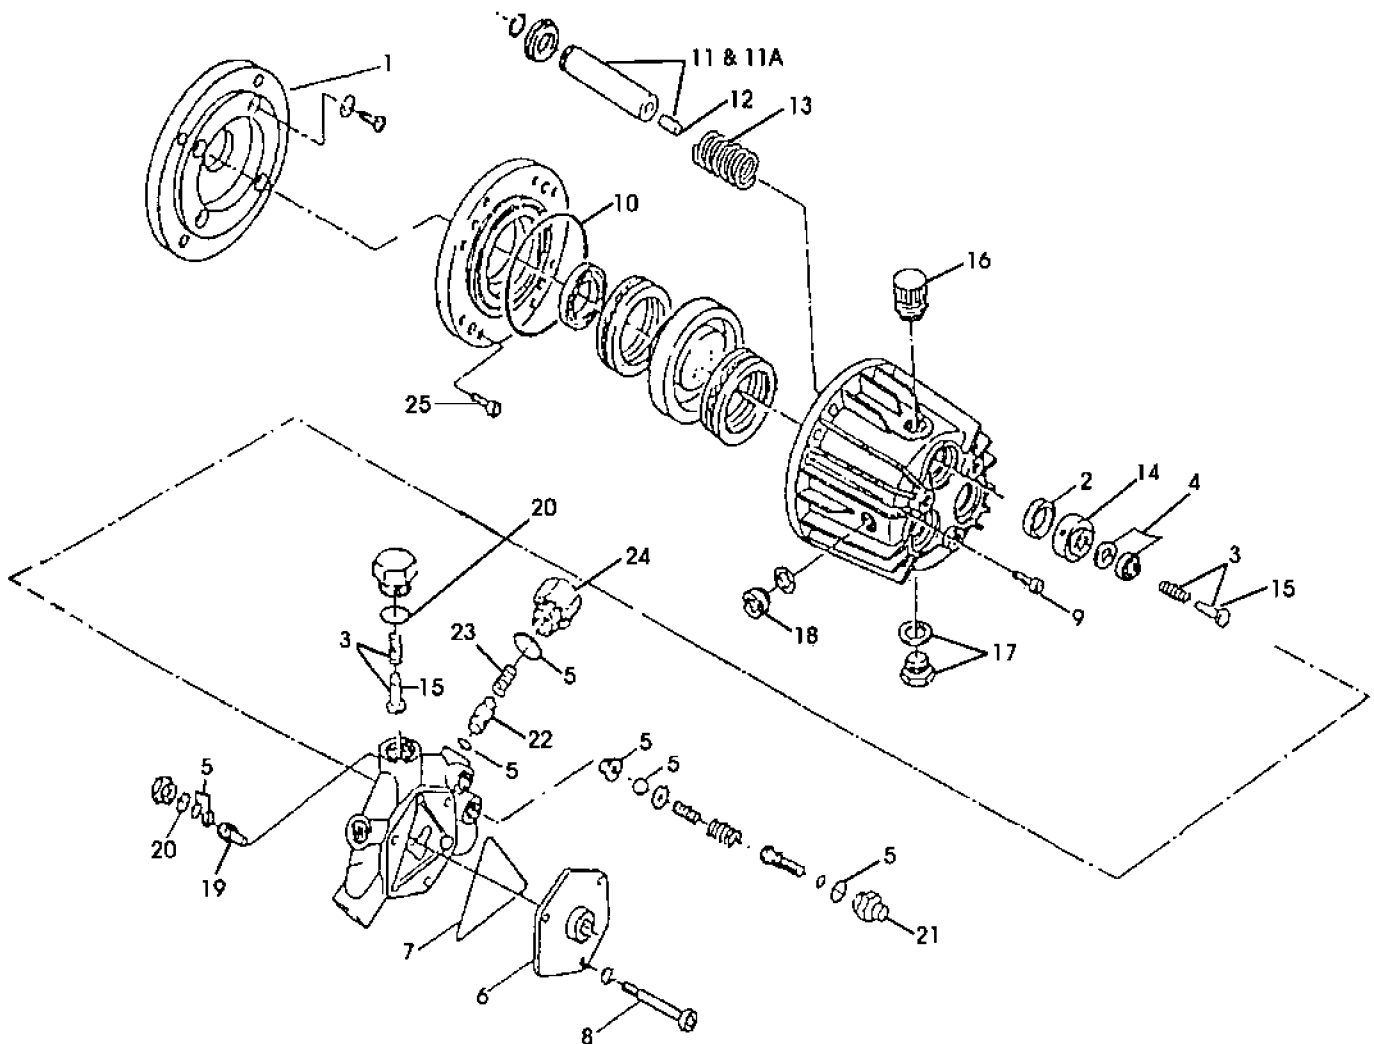

# PKHRC30 - 15033 - GIANT

When ordering a replacement pump order PKXMV3G25-A

# PKHRC30 - 15033 - GIANT PUMP REPAIR KIT

P781 Oil Seal Kit

P782 Water Seal Kit

P783 Valve Kit

P784 Unloader Kit

\* Only use the sleeves if the insert (Key #12) is damaged. Do not use the valve cones when using the sleeves.

## Parts List for 2530CWB Type 0

Item Number	Part Number	Description	Qty Required
502	H060	SWIVEL GARDENHOSE 1/	1
503	H061	NUT SWIVEL GARDENHOS	1
504	F187	SCREEN GARDEN HOSE 3	1
505	A19986	INJECTOR 1.8MM FIXED	1
506	000000-00	No Longer Available	1
507	000000-00	No Longer Available	1
508	P448	KEY	1
509	000000-00	No Longer Available	1
510	000000-00	No Longer Available	1
511	F064	SCREW .313-18X1.00 H	1
512	488860-00	FLAT WASHER	1
513	000000-00	No Longer Available	1
514	15972	CAP	2
515	000000-00	No Longer Available	2
516	N003522	WHEEL	1
517	F464	PAL NUT	2
518	000000-00	No Longer Available	5
519	16087	NUT .313-18 UNC FLAN	5
520	488860-00	FLAT WASHER	1
521	F064	SCREW .313-18X1.00 H	1
522	000000-00	No Longer Available	4
523	000000-00	No Longer Available	1
523	000000-00	No Longer Available	4
524	000000-00	No Longer Available	4
525	000000-00	No Longer Available	4
526	A14773	HIGH PRESSURE HOSE	1
527	H076	HOSE	1

## Parts List for 2530CWB Type 0

Item Number	Part Number	Description	Qty Required
528	H121	COUPLING 3/8 X 22MM	1
529	000000-00	No Longer Available	1
530	16823	LANCE ZINC HI/LOW AD	1
531	N04000	NOZZLE 0	1
532	N04015	NOZZLE 15	1
533	000000-00	No Longer Available	1
534	5140095-05	GUN	1
534	F179	ORING 1/4 QC	1
535	H140	HOSE ASSY CHEMICAL	1
856	17727	ADAPTER 22MM MALE X	1