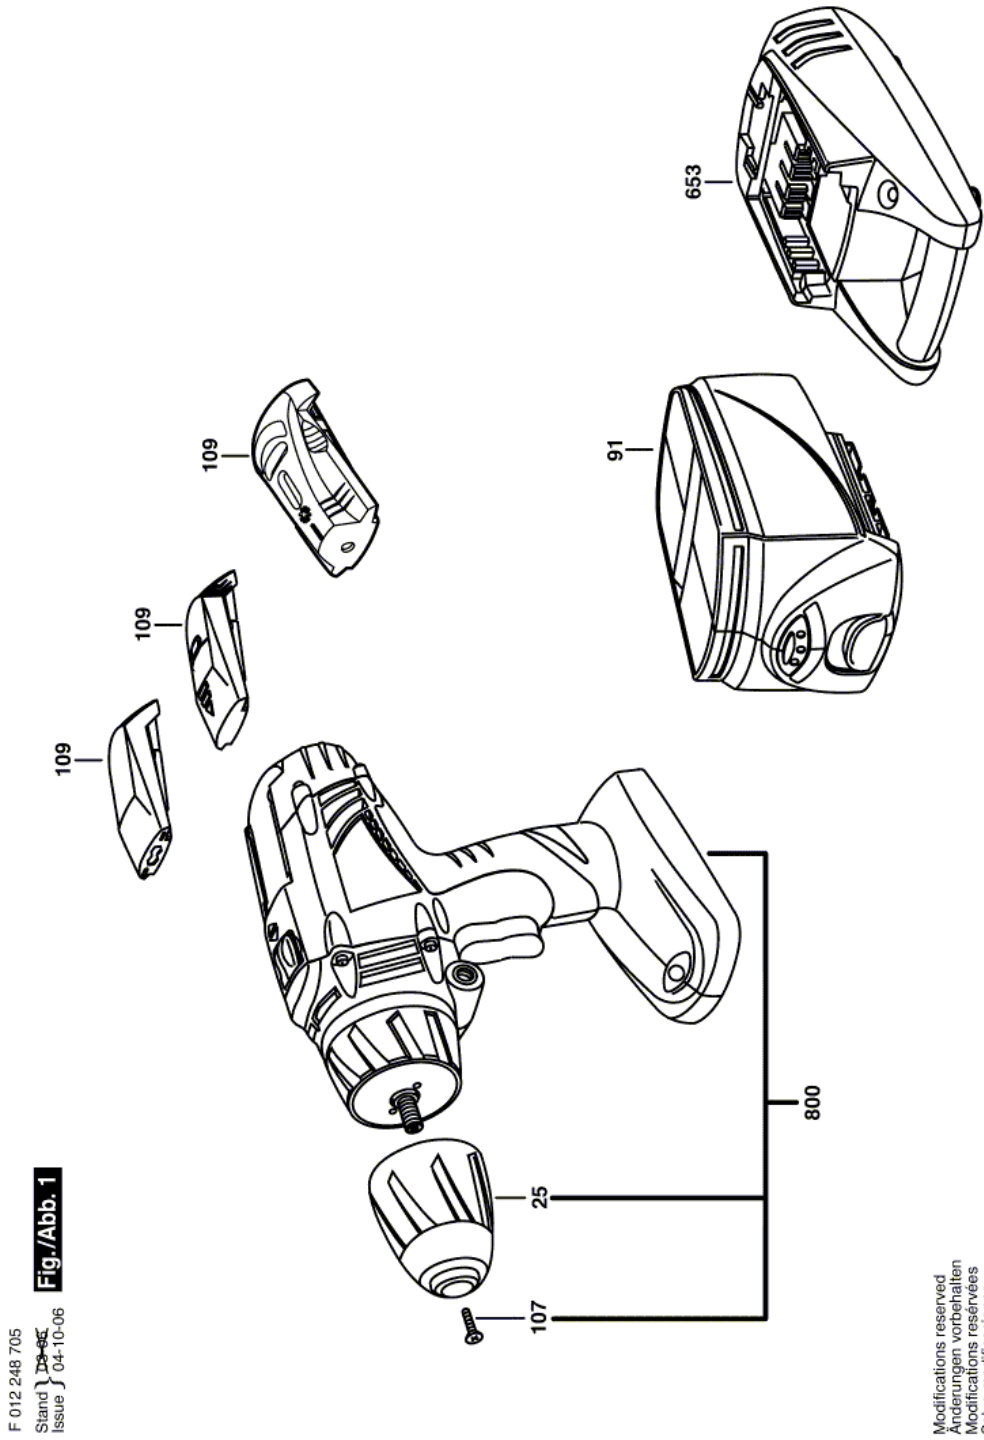

04.08.2015 |

Cordless Screw Driver - F 012 248 704 - 2487-B4

Item	Part Number	Description	Illustration	Price	Quantity	Price Group
25	2 610 920 203	Keyless Chuck	1	-,-	1	33
91	2 607 335 601	Battery Pack 12V, 1,2Ah	1	-,-	1	37
107	2 609 110 721	Countersunk-Head Screw M5x20	1	-,-	1	11
109	2 609 100 190	Bit holder	1	-,-	1	16
109	2 610 916 434	Metal Detector	1	-,-	1	35
109	2 610 924 433	Spirit Level	1	-,-	1	-
653	1 619 X07 585	Charger 120/18V, NiCd	1	-,-	1	-
800	F 012 248 705	Cordless Screw Driver 12V	1	-,-	1	-

Illustration - Type E

F 012 248 705
Stand } DE-DE
Issue } 04-10-06
Fig./Abb. 1

Modifications reserved
Änderungen vorbehalten
Modifications réservées
Salvo modificaciones

Information subject to change without further notice.