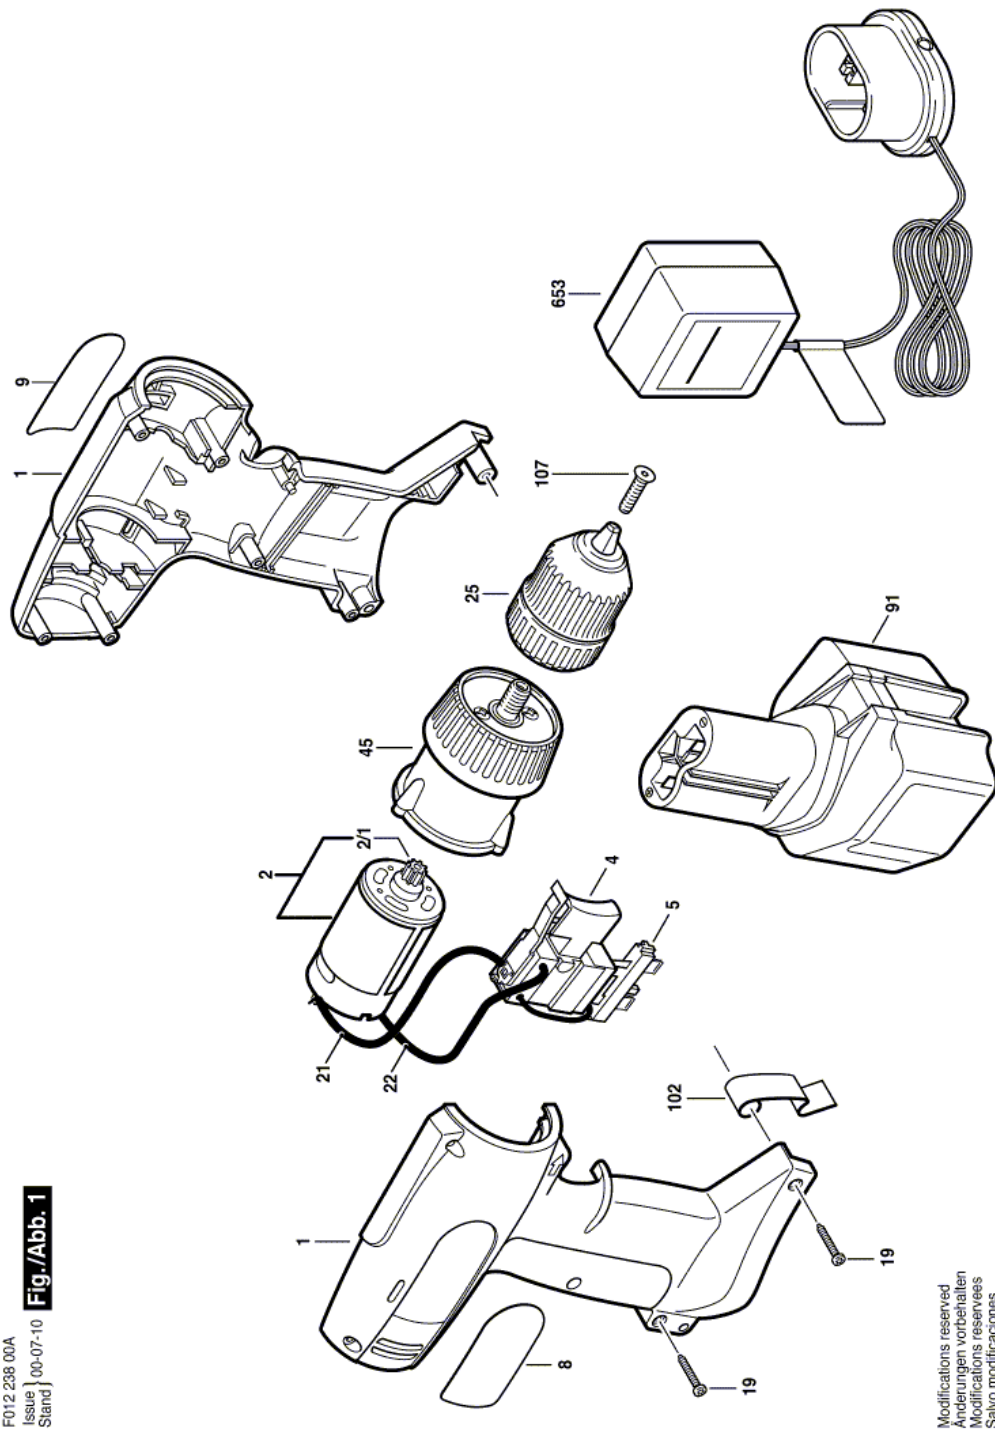

Cordless Screwdriver - F 012 238 00A - 2380

Item	Part Number	Description	Illustration	Price	Quantity	Price Group
1	2 610 967 121	Housing BLACK	1	-,-	1	20
2	2 610 967 131	Motor 9,6V	1	-,-	1	-
2/1	2 610 967 133	Pinion	1	-,-	1	11
4	2 610 995 891	Toggle Switch	1	-,-	1	-
5	2 610 967 131	Motor 9,6V	1	-,-	1	-
8	2 610 996 450	Nameplate	1	-,-	1	-
9	2 610 967 536	Label	1	-,-	1	-
19	2 610 909 719	Screw BLACK	1	-,-	7	11
21	2 610 967 129	Connecting Cable 105 MM BLACK	1	-,-	1	15
22	2 610 967 130	Connecting Cable 105 MM RED	1	-,-	1	15
25	2 610 908 303	Chuck 3/8"	1	-,-	1	32
45	2 610 967 124	Gear Housing	1	-,-	1	29
91	2 610 908 314	Battery Set 9.6V/120V	1	-,-	1	-
102	2 610 351 018	Latch	1	-,-	1	13
107	2 609 110 721	Countersunk-Head Screw M5x20	1	-,-	1	11
653	2 610 909 722	Charging Transformer USA 120/9,6V, 3h	1	-,-	1	-

Illustration - Type E

Information subject to change without further notice.