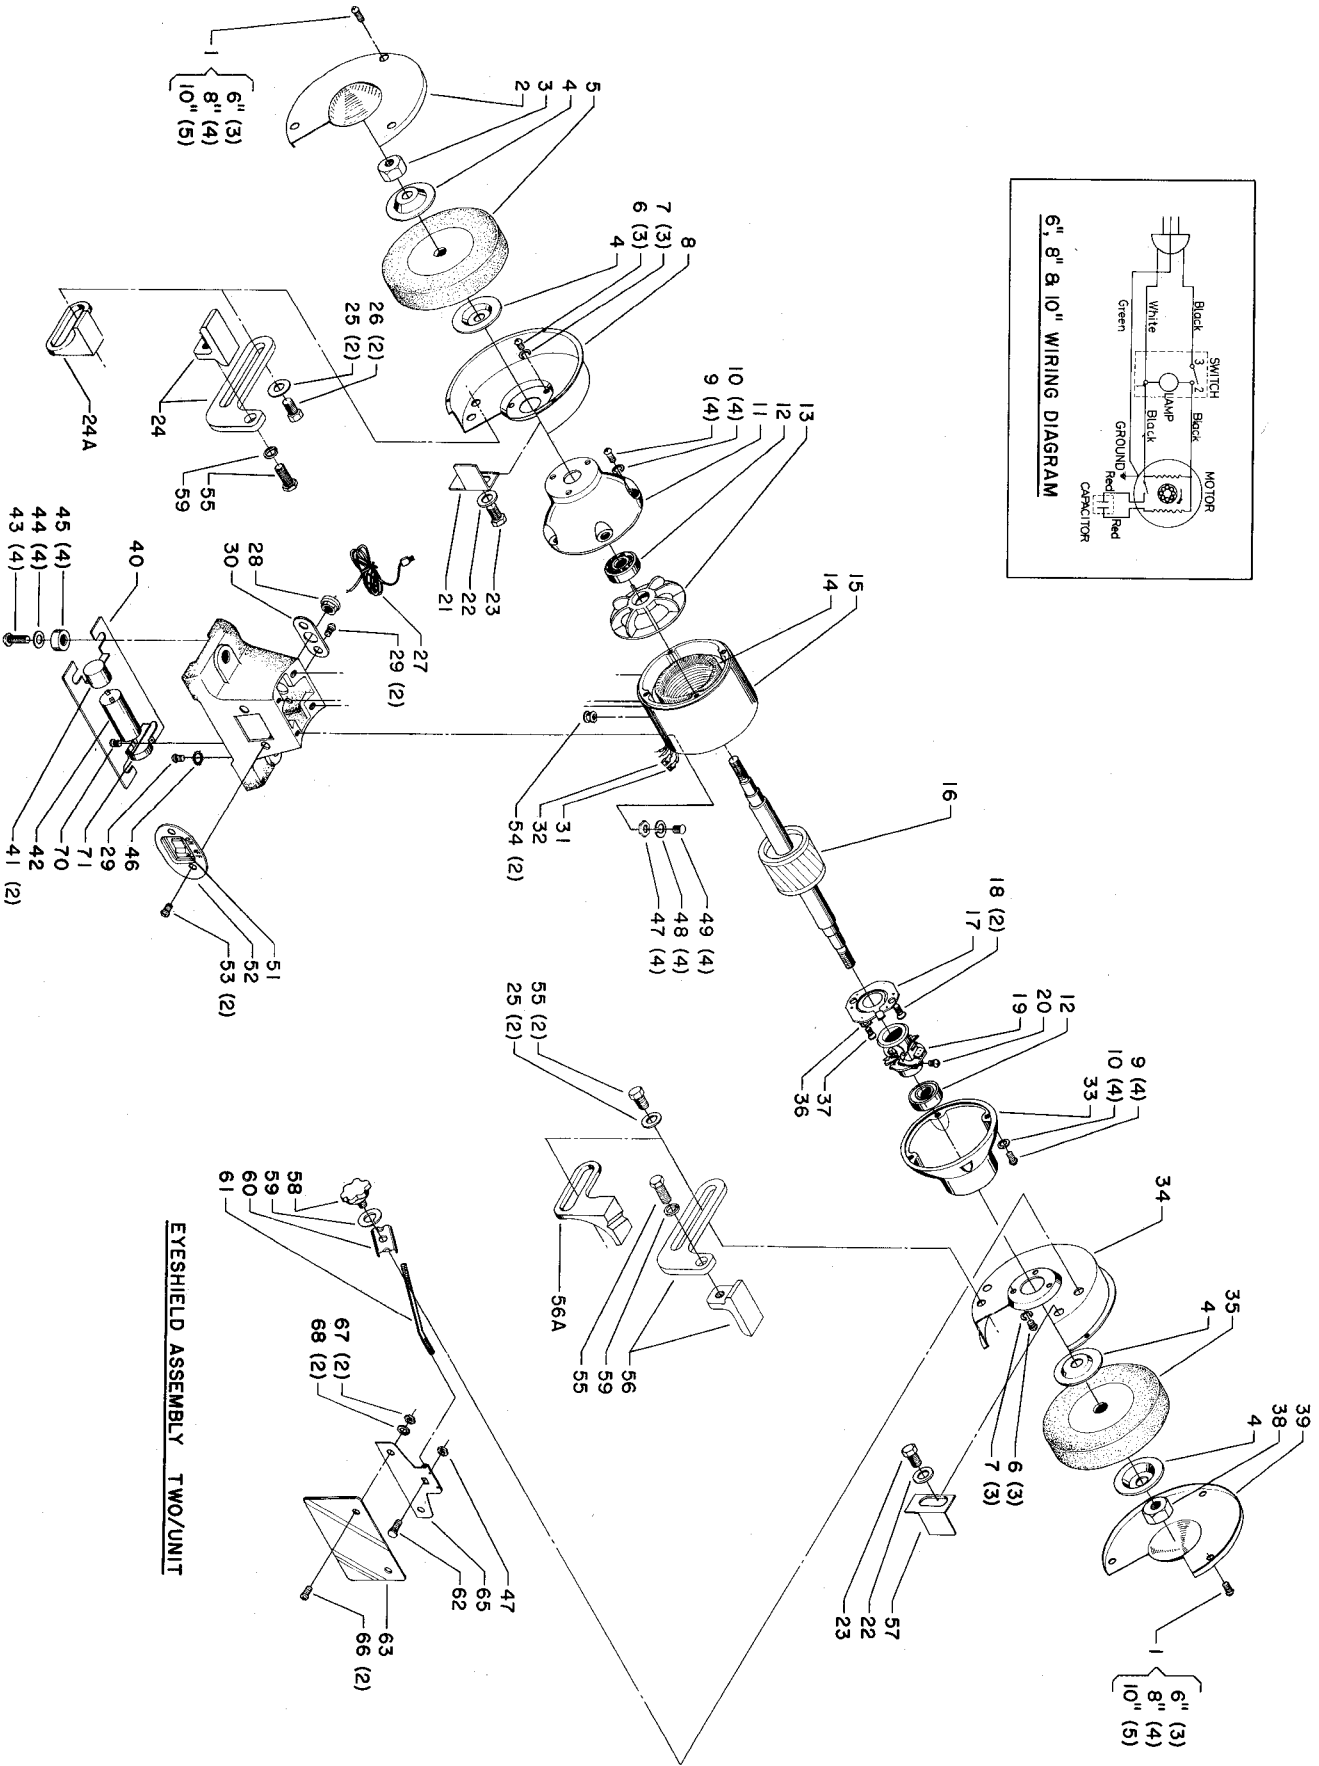

23-680 6" BENCH GRINDER
23-880 8" BENCH GRINDER
23-980 10" BENCH GRINDER
(FOR UNITS W/SER NO. P9015 & LOWER)

Part No 1320232
Revised 07-31-90

Parts List for 23-980 Type 1

Item Number	Part Number	Description	Qty Required
1	1320003	SCREW	10
2	000000-00	No Longer Available	1
3	1320079	LH NUT	1
4	1320801	FLANGE	4
5	23-983	36G/10IN GR WHL	1
6	1320005	SCREW	6
7	000000-00	No Longer Available	6
8	000000-00	No Longer Available	1
9	1320062	SCREW	8
10	491957-00	LOCK WASHER	8
11	1320804	END BELL	1
12	1320110	BEARING	2
13	1320805	FAN	1
14	000000-00	No Longer Available	1
15	000000-00	No Longer Available	1
16	000000-00	No Longer Available	1
17	000000-00	No Longer Available	1
18	1320005	SCREW	2
19	000000-00	No Longer Available	1
20	1310143	SCREW	1
21	000000-00	No Longer Available	1
22	1320090	WASHER	1
23	901010600605	CAP SCREW	2
24	1320829	TOOL REST ASSY	1
24	1320829	TOOL REST ASSY	1
25	491956-00	WASHER	4
26	489047-00	CAP SCREW	2