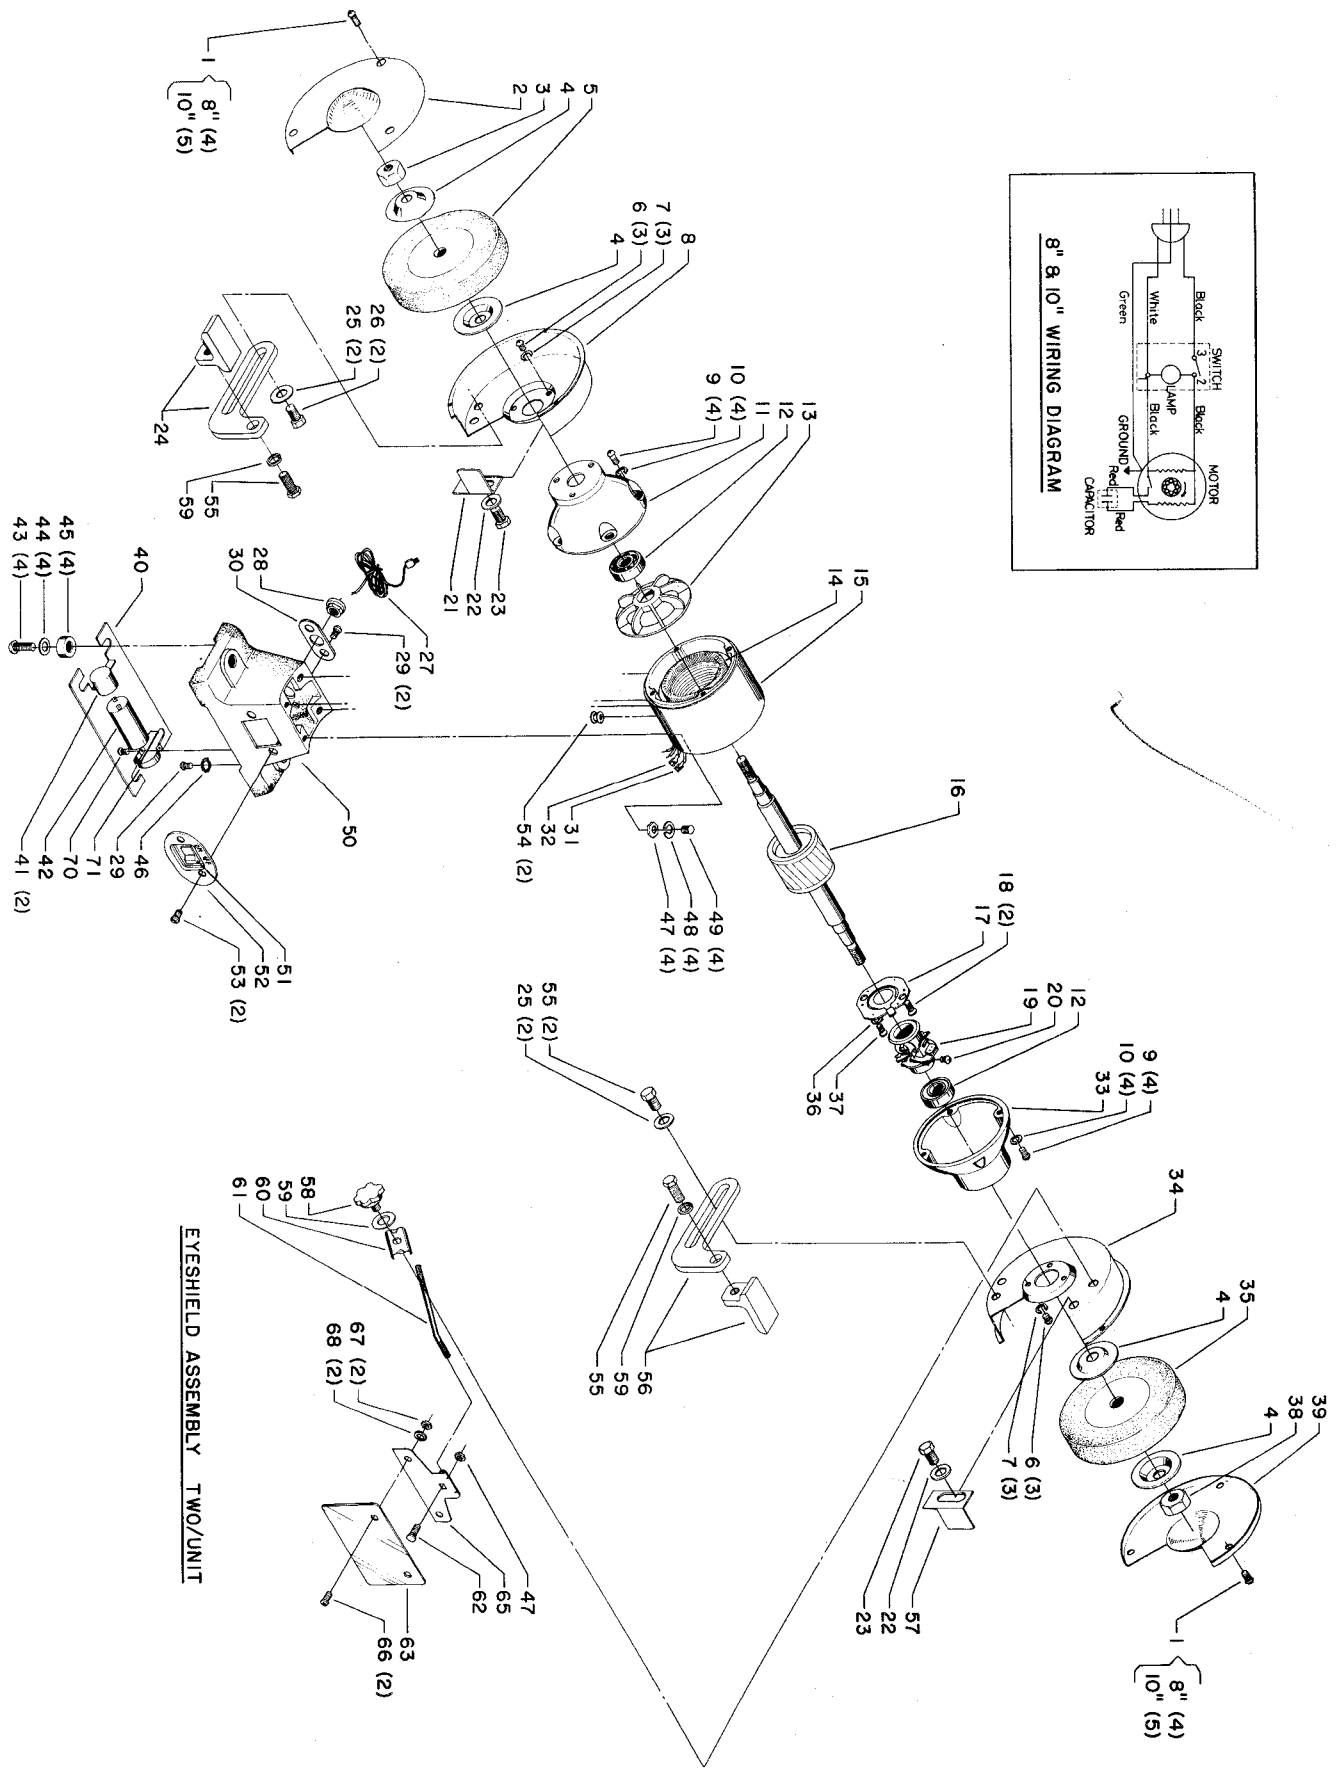

23-880 8" BENCH GRINDER
23-980 10" BENCH GRINDER

Part No 1320294
Dated 07-31-90

EYESHIELD ASSEMBLY TWO/UNIT

Parts List for 23-880 Type 2

Item Number	Part Number	Description	Qty Required
1	1320003	SCREW	8
2	1320400	COVER	1
3	1320077	LH NUT	1
4	1320401	FLANGE	4
5	23-883	8IN GRIND WHEEL/36G	1
6	1320005	SCREW	6
7	000000-00	No Longer Available	6
8	000000-00	No Longer Available	1
9	901051931196	SCREW	8
10	000000-00	No Longer Available	8
11	000000-00	No Longer Available	1
12	1320106	BEARING	1
13	000000-00	No Longer Available	1
14	000000-00	No Longer Available	1
15	000000-00	No Longer Available	1
16	000000-00	No Longer Available	1
17	000000-00	No Longer Available	1
18	1320005	SCREW	2
19	000000-00	No Longer Available	1
20	1310143	SCREW	1
21	000000-00	No Longer Available	1
22	1320090	WASHER	2
23	1340609	BOLT	2
24	1320828	TOOL REST ASSY	1
25	491956-00	WASHER	4
26	489047-00	CAP SCREW	2
27	000000-00	No Longer Available	1