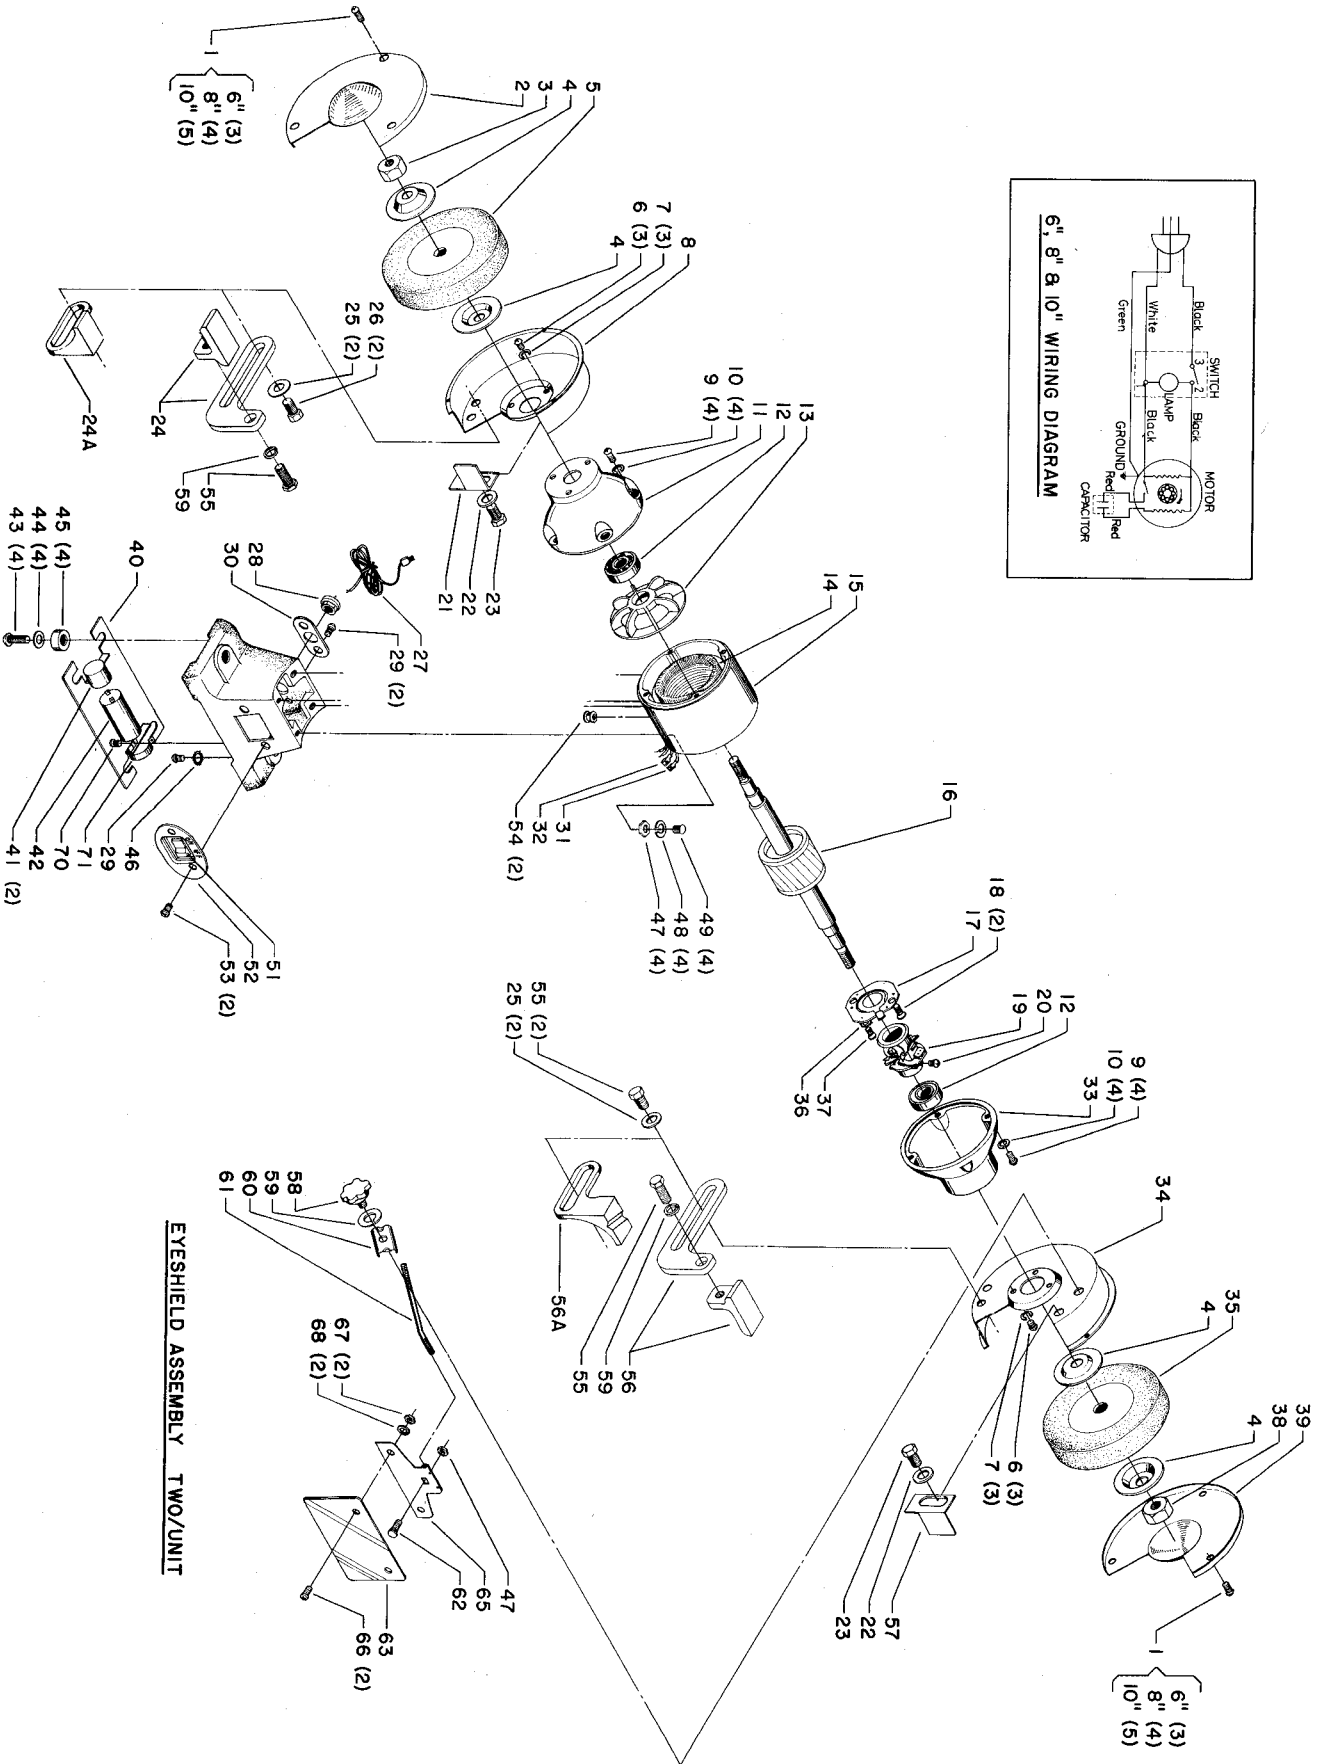

23-680 6" BENCH GRINDER
23-880 8" BENCH GRINDER
23-980 10" BENCH GRINDER
 (FOR UNITS W/SER NO. P9015 & LOWER)

Part No 1320232
 Revised 07-31-90

Parts List for 23-880 Type 1

Item Number	Part Number	Description	Qty Required
1	1320003	SCREW	8
2	1320400	COVER	1
3	1320077	LH NUT	1
4	1320401	FLANGE	4
5	23-883	8IN GRIND WHEEL/36G	1
6	1320005	SCREW	6
7	000000-00	No Longer Available	6
8	000000-00	No Longer Available	1
9	901051931196	SCREW	8
10	000000-00	No Longer Available	8
11	000000-00	No Longer Available	1
12	1320106	BEARING	2
13	000000-00	No Longer Available	1
14	000000-00	No Longer Available	1
15	000000-00	No Longer Available	1
16	000000-00	No Longer Available	1
17	000000-00	No Longer Available	1
18	1320005	SCREW	2
19	000000-00	No Longer Available	1
20	1310143	SCREW	1
21	000000-00	No Longer Available	1
22	1320090	WASHER	1
23	901010600605	CAP SCREW	2
24	1320828	TOOL REST ASSY	1
24	1320828	TOOL REST ASSY	1
25	491956-00	WASHER	4
26	489047-00	CAP SCREW	2

Parts List for 23-880 Type 1

Item Number	Part Number	Description	Qty Required
27	000000-00	No Longer Available	1
28	1320130	STRAIN RELIEF	1
29	1320005	SCREW	2
30	1320211	PLATE	1
31	000000-00	No Longer Available	1
32	000000-00	No Longer Available	1
33	000000-00	No Longer Available	1
34	000000-00	No Longer Available	1
35	23-884	8IN GRIND WHEEL/60G	1
36	1320102	LOCK WASHER	1
37	901020100569	MACHINE SCREW	1
38	852573	NUT	1
39	1320400	COVER	1
40	1320416	COVER	1
41	000000-00	No Longer Available	2
42	000000-00	No Longer Available	1
43	901023031066	SCREW	4
44	1320087	WASHER	4
45	1320217	PAD	4
46	488983-00	LOCK WASHER	1
47	489026-00	HEX NUT	4
48	491957-00	LOCK WASHER	4
49	901020100511	MACHINE SCREW	4
50	1320418	BASE	1
51	1320151	SWITCH	1
52	000000-00	No Longer Available	1
53	1320003	SCREW	2