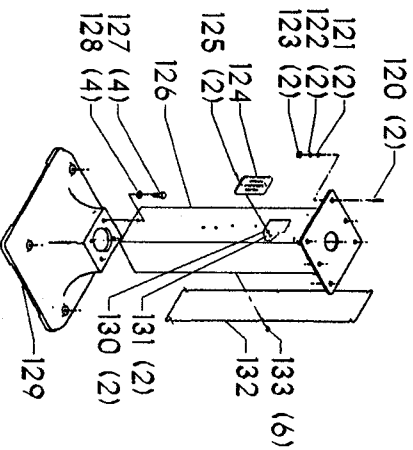

SERVICE NOTE:
B - Part Number 1349797 (STARTER ASSY) does not include an overload relay. If an overload relay is needed, then order Part Number 1349792 (OVERLOAD RELAY)

23-757 PEDESTAL
 CURRENT MODELS ONLY

23-805 PEDESTAL
 EARLY MODELS ONLY

Parts List for 23-760 Type 1

Item Number	Part Number	Description	Qty Required
1	412080315001	GUARD COVER	1
2	901061217383	SCREW	12
3	412081035001	NUT/FLANGE L H	1
4	412081035002	WHEEL FLANGE	1
5	901010600612S	CAP SCREW	6
6	901010600648S	CAP SCREW	1
7	000000-00	No Longer Available	1
8	489191-00	HEX NUT	4
9	904010101606S	STEEL WASHER	4
10	000000-00	No Longer Available	1
11	000000-00	No Longer Available	1
12	412080545001	GUARD L H	1
13	901010600623	CAP SCREW	2
14	000000-00	No Longer Available	2
15	902040101402	WING NUT	2
16	904030201667	WASHER	2
17	412080365001	SPARK BREAKER	2
18	901010600605	CAP SCREW	2
19	491956-00	WASHER	2
20	000000-00	No Longer Available	4
21	000000-00	No Longer Available	2
22	000000-00	No Longer Available	1
23	000000-00	No Longer Available	1
24	902011201216	HEX NUT	2
25	000000-00	No Longer Available	1
26	000000-00	No Longer Available	1
27	920040205384	BEARING	1