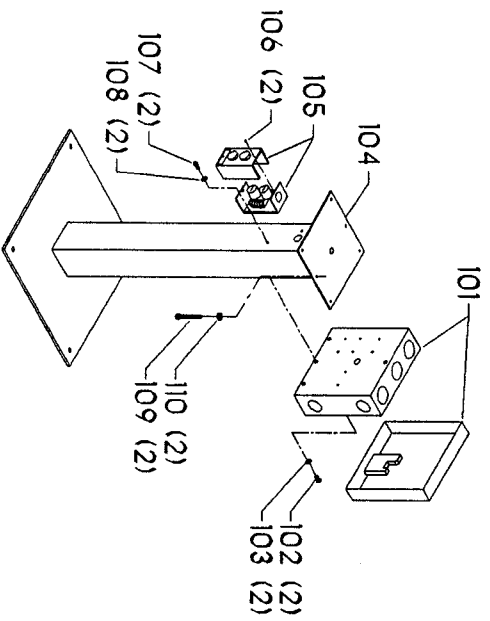

SERVICE NOTE:
B - Part Number 1349797 (STARTER ASSY) does not include an overload relay. If an overload relay is needed, then order Part Number 1349792 (OVERLOAD RELAY)

23-757 PEDESTAL
 CURRENT MODELS ONLY

23-805 PEDESTAL
 EARLY MODELS ONLY

Parts List for 23-760 Type 1

Item Number	Part Number	Description	Qty Required
1	412080315001	GUARD COVER	1
2	901061217383	SCREW	12
3	412081035001	NUT/FLANGE L H	1
4	412081035002	WHEEL FLANGE	1
5	901010600612S	CAP SCREW	6
6	901010600648S	CAP SCREW	1
7	000000-00	No Longer Available	1
8	489191-00	HEX NUT	4
9	904010101606S	STEEL WASHER	4
10	000000-00	No Longer Available	1
11	000000-00	No Longer Available	1
12	412080545001	GUARD L H	1
13	901010600623	CAP SCREW	2
14	000000-00	No Longer Available	2
15	902040101402	WING NUT	2
16	904030201667	WASHER	2
17	412080365001	SPARK BREAKER	2
18	901010600605	CAP SCREW	2
19	491956-00	WASHER	2
20	000000-00	No Longer Available	4
21	000000-00	No Longer Available	2
22	000000-00	No Longer Available	1
23	000000-00	No Longer Available	1
24	902011201216	HEX NUT	2
25	000000-00	No Longer Available	1
26	000000-00	No Longer Available	1
27	920040205384	BEARING	1