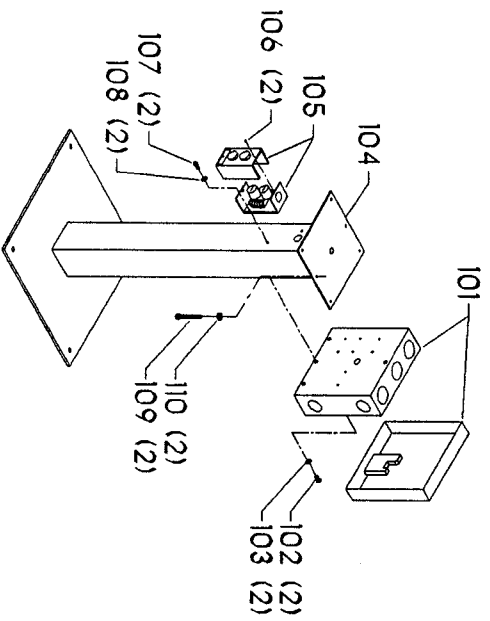

SERVICE NOTE:
B - Part Number 1349797 (STARTER ASSY) does not include an overload relay. If an overload relay is needed, then order Part Number 1349792 (OVERLOAD RELAY)

23-757 PEDESTAL
 CURRENT MODELS ONLY

23-805 PEDESTAL
 EARLY MODELS ONLY

Parts List for 23-750 Type 1

Item Number	Part Number	Description	Qty Required
1	412080315001	GUARD COVER	2
2	901061217383	SCREW	12
3	412081035001	NUT/FLANGE L H	1
4	412081035002	WHEEL FLANGE	2
5	901010600612S	CAP SCREW	6
6	901010600648S	CAP SCREW	2
7	000000-00	No Longer Available	2
8	489191-00	HEX NUT	4
9	904010101606S	STEEL WASHER	4
10	000000-00	No Longer Available	2
11	000000-00	No Longer Available	2
12	412080545001	GUARD L H	1
13	901010600623	CAP SCREW	2
14	000000-00	No Longer Available	2
15	902040101402	WING NUT	2
16	904030201667	WASHER	2
17	412080365001	SPARK BREAKER	2
18	901010600605	CAP SCREW	2
19	491956-00	WASHER	2
20	000000-00	No Longer Available	4
21	000000-00	No Longer Available	2
22	000000-00	No Longer Available	1
23	000000-00	No Longer Available	1
24	902011201216	HEX NUT	2
25	000000-00	No Longer Available	2
26	000000-00	No Longer Available	2
27	920040205384	BEARING	2

Parts List for 23-750 Type 1

Item Number	Part Number	Description	Qty Required
110	904100313810	STEEL WASHER	2
120	901010600649S	CAP SCREW	2
121	904010101620S	WASHER	2
122	904020101703S	LOCK WASHER	2
123	902010101300S	HEX NUT	2
124	402040310001S	SWITCH OPENING COVER	1
125	901020505634	FILL HD SCREW	2
126	000000-00	No Longer Available	1
126	000000-00	No Longer Available	1
127	901010600628	CAP SCREW	4
128	904020201705	LOCK WASHER	4
129	000000-00	No Longer Available	1
130	492056-00	WASHER	2
131	902011209232	HEX NUT	2
132	000000-00	No Longer Available	1
133	901030408015S	CAP SCREW	6
856	000000-00	No Longer Available	1