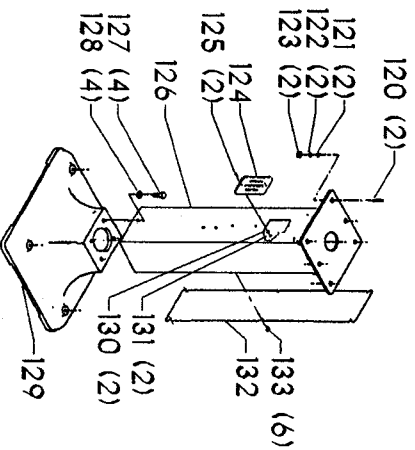

SERVICE NOTE:
B - Part Number 1349797 (STARTER ASSY) does not include an overload relay. If an overload relay is needed, then order Part Number 1349792 (OVERLOAD RELAY)

23-757 PEDESTAL
 CURRENT MODELS ONLY

23-805 PEDESTAL
 EARLY MODELS ONLY

Parts List for 23-750 Type 1

Item Number	Part Number	Description	Qty Required
1	412080315001	GUARD COVER	2
2	901061217383	SCREW	12
3	412081035001	NUT/FLANGE L H	1
4	412081035002	WHEEL FLANGE	2
5	901010600612S	CAP SCREW	6
6	901010600648S	CAP SCREW	2
7	000000-00	No Longer Available	2
8	489191-00	HEX NUT	4
9	904010101606S	STEEL WASHER	4
10	000000-00	No Longer Available	2
11	000000-00	No Longer Available	2
12	412080545001	GUARD L H	1
13	901010600623	CAP SCREW	2
14	000000-00	No Longer Available	2
15	902040101402	WING NUT	2
16	904030201667	WASHER	2
17	412080365001	SPARK BREAKER	2
18	901010600605	CAP SCREW	2
19	491956-00	WASHER	2
20	000000-00	No Longer Available	4
21	000000-00	No Longer Available	2
22	000000-00	No Longer Available	1
23	000000-00	No Longer Available	1
24	902011201216	HEX NUT	2
25	000000-00	No Longer Available	2
26	000000-00	No Longer Available	2
27	920040205384	BEARING	2

Parts List for 23-750 Type 1

Item Number	Part Number	Description	Qty Required
110	904100313810	STEEL WASHER	2
120	901010600649S	CAP SCREW	2
121	904010101620S	WASHER	2
122	904020101703S	LOCK WASHER	2
123	902010101300S	HEX NUT	2
124	402040310001S	SWITCH OPENING COVER	1
125	901020505634	FILL HD SCREW	2
126	000000-00	No Longer Available	1
126	000000-00	No Longer Available	1
127	901010600628	CAP SCREW	4
128	904020201705	LOCK WASHER	4
129	000000-00	No Longer Available	1
130	492056-00	WASHER	2
131	902011209232	HEX NUT	2
132	000000-00	No Longer Available	1
133	901030408015S	CAP SCREW	6
856	000000-00	No Longer Available	1