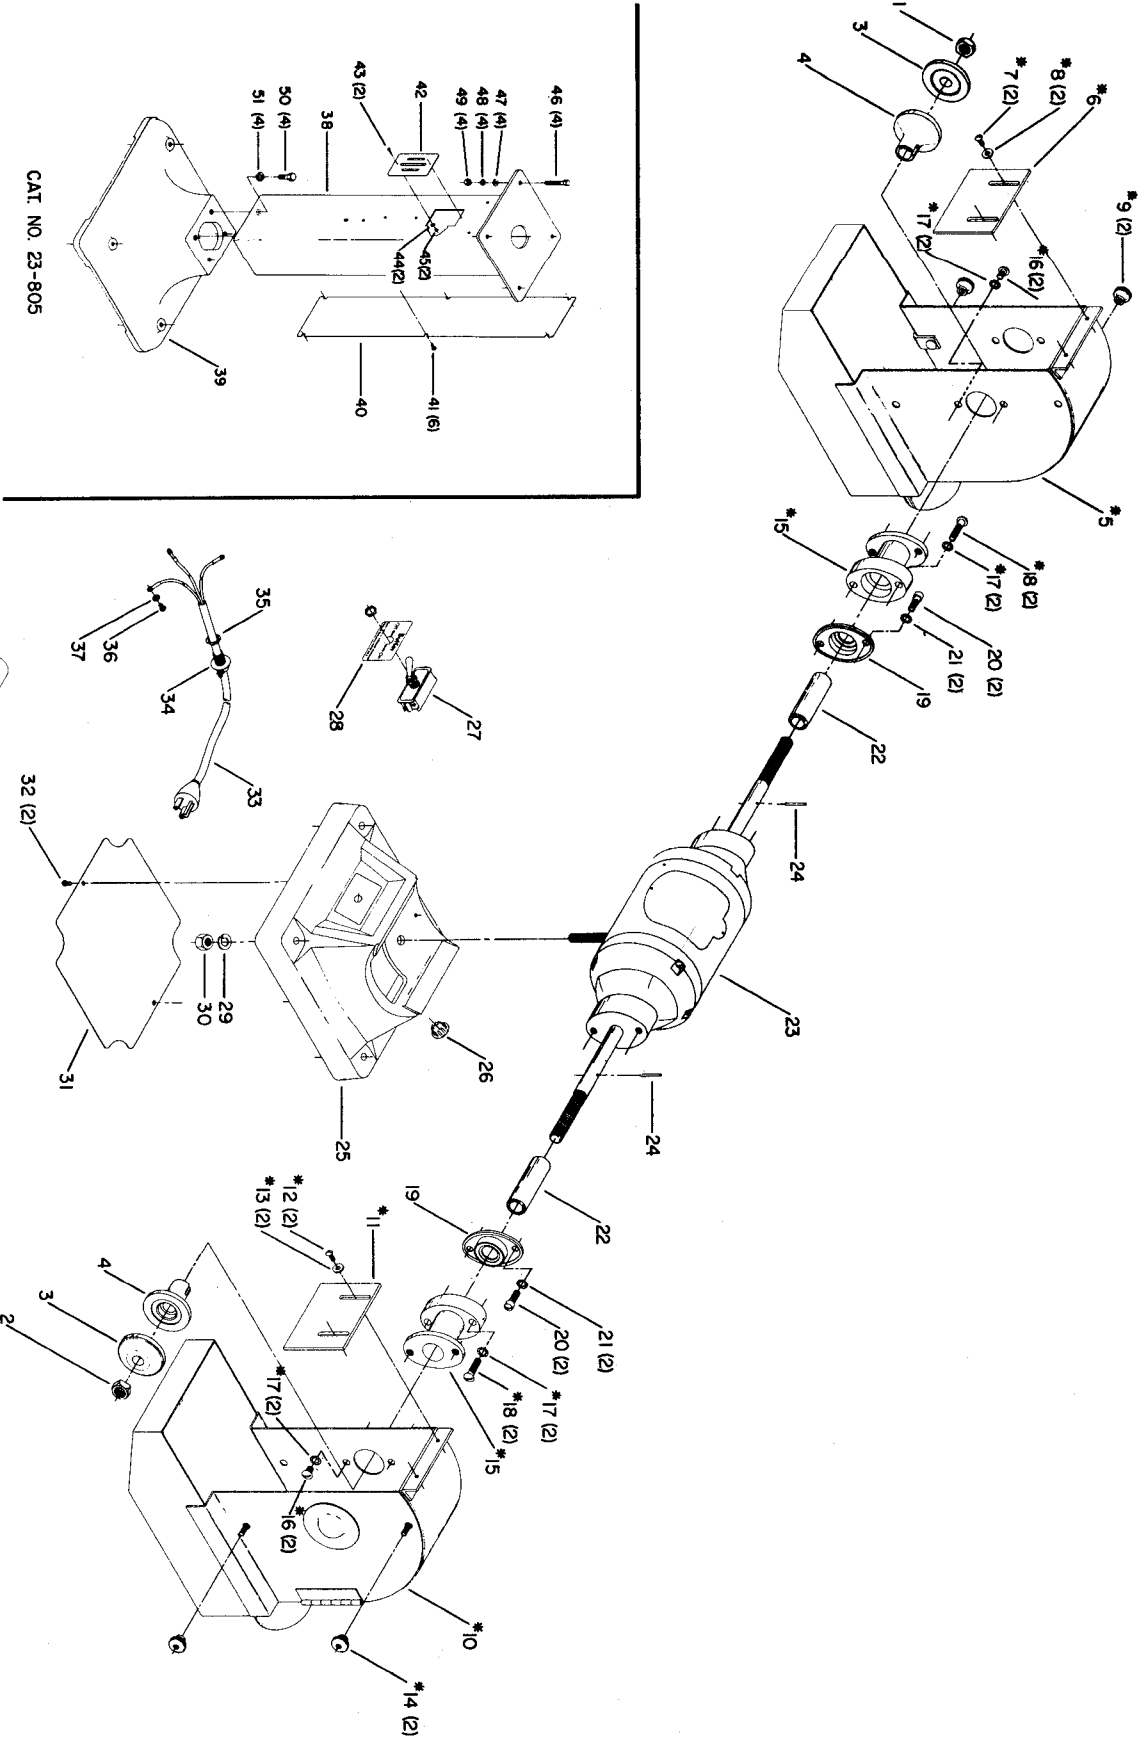

**23-233, 23-234, 23-239, 23-241,
23-242, 23-243, 23-249, 23-251,
23-261, 23-262, 23-263, 23-268
1/2 HP LONG-SHAFT BUFFER**

440-03-651-0001
Revised 10-15-85

*NOT INCLUDED WITH BASIC MACHINE

Parts List for 23-241 Type 1

Item Number	Part Number	Description	Qty Required
1	902012009848S	ARBOR NUT-LH	1
2	902012012571S	HEX NUT	1
3	424021030001	FLANGE	1
4	412011035005	FLANGE	1
5	000000-00	No Longer Available	1
7	901020100561S	MACHINE SCREW	2
8	5140010-69	WASHER	2
9	000000-00	No Longer Available	2
10	000000-00	No Longer Available	1
12	901020100561S	MACHINE SCREW	2
13	5140010-69	WASHER	2
14	000000-00	No Longer Available	2
16	901020100520	MACHINE SCREW	2
17	904030301656S	LOCK WASHER	8
18	901010600649S	CAP SCREW	4
19	412013795001	BEARING SEAL	1
20	901020500704	CAP SCREW	4
21	000000-00	No Longer Available	4
22	000000-00	No Longer Available	1
24	905010102719	ROLL PIN	1
25	000000-00	No Longer Available	1
26	961010107460	BUTTON	1
27	1225378	SWITCH	1
28	438010210246	SWITCH PLATE	1
29	904020101716	LOCK WASHER	1
30	902010101232	HEX NUT	1
31	412010315006	SHIELD PLATE	1

Parts List for 23-241 Type 1

Item Number	Part Number	Description	Qty Required
32	491948-00	SCREW	2
33	000000-00	No Longer Available	1
34	438010040007S	CLAMP	1
35	438010090001S	LOCK NUT	1
36	000000-00	No Longer Available	1
37	5140099-99	LOCK WASHER	1
39	000000-00	No Longer Available	1
41	901030408015S	CAP SCREW	6
42	402040310001S	SWITCH OPENING COVER	1
43	000000-00	No Longer Available	2
44	492056-00	WASHER	2
45	902011209232	HEX NUT	2
46	901010600635S	SCREW	4
47	904010101620S	WASHER	4
48	904020101703S	LOCK WASHER	4
49	902010101300S	HEX NUT	4
50	901010600628	CAP SCREW	4
51	904020201705	LOCK WASHER	4
52	000000-00	No Longer Available	1