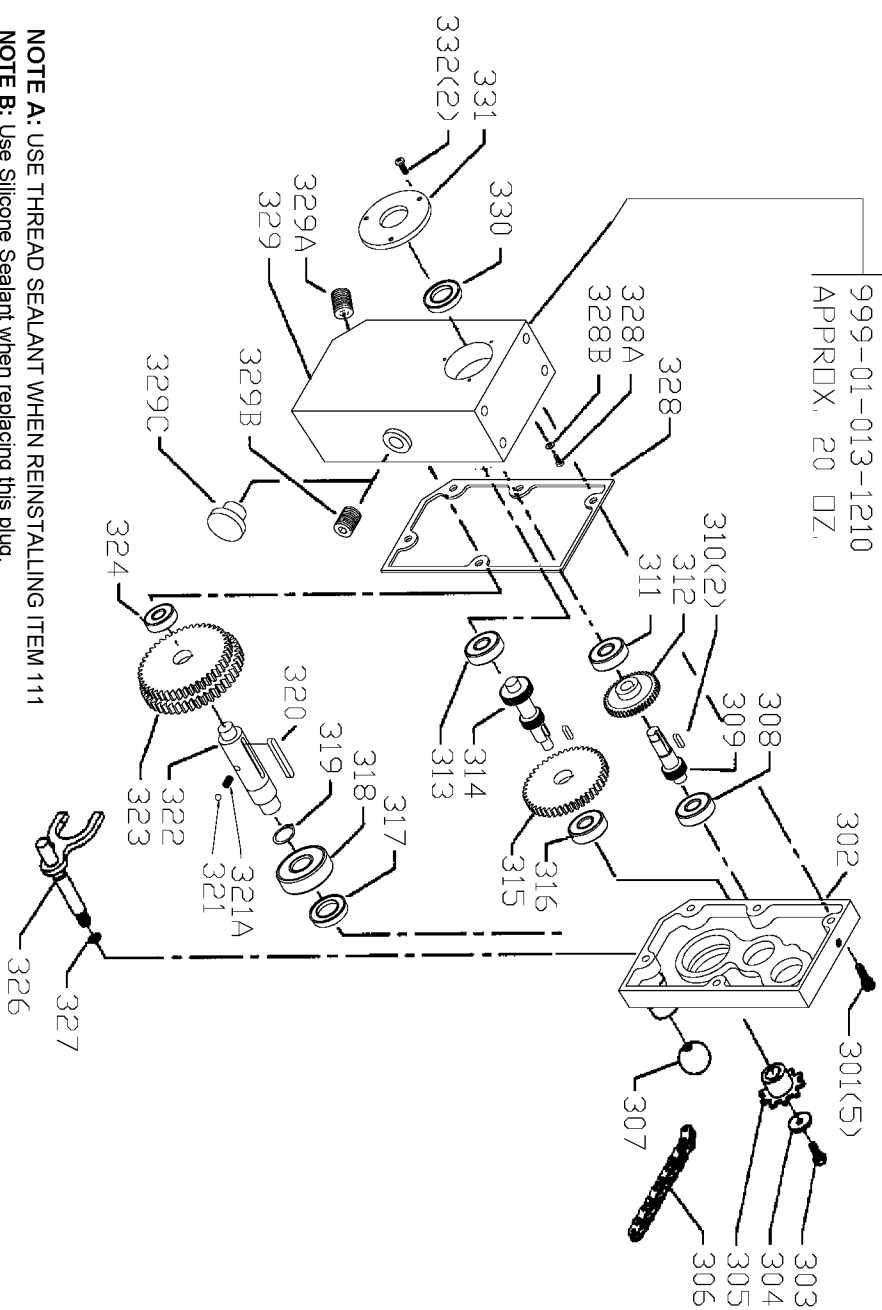

USE LUBRICANT
 999-01-013-1210
 APPRDX. 20 OZ.

NOTE A: USE THREAD SEALANT WHEN REINSTALLING ITEM 111

NOTE B: Use Silicone Sealant when replacing this plug.

NOTE C: WHEN REPLACING REF. 30A, USE ONE EA. REF. 30, 39, 51, & 52.

Parts List for 22-675 Type 1

Item Number	Part Number	Description	Qty Required
1	489177-00	HEX FLANGE SCREW	4
1	000000-00	No Longer Available	1
1	1349443	WARNING LABEL	1
2	1330682	CLAMP	1
3	1349385	SEAL	1
4	1349371	UPPER COVER	1
5	000000-00	No Longer Available	2
6	1243456	NUT	2
7	1349370	CHIP BREAKER	1
8	1349387	KEY	1
9	000000-00	No Longer Available	1
10	1349364	SWITCH BOX	1
11	1349365	CLAMP	2
12	1340406	SCREW	2
13	1340406	SCREW	6
13	1349439	FEATURE LABEL	1
13	491958-00	LOCK WASHER	6
14	905224	SWITCH	1
15	402071045007S	SPACER	2
15	902011209232	HEX NUT	2
15	904030301788	LOCKWASHER	2
15	901061431327	SCREW	2
16	1340100	SWITCH COVER ASSY	1
17	901020100567S	MACHINE SCREW	2
18	1310163	SCREW	1
19	488983-00	LOCK WASHER	1
20	1343644	BUSHING	1

Parts List for 22-675 Type 1

Item Number	Part Number	Description	Qty Required
21	1349359	POWER CORD	1
22	1349360	SWITCH PLATE	1
22	901061217383	SCREW	1
22	491958-00	LOCK WASHER	1
22	902011201216	HEX NUT	1
23	1349342	CAPACITOR 500UF	1
23	000000-00	No Longer Available	1
24	1313192	SCREW	4
25	1340637	WASHER	4
26	330015-03	NUT,HEX	4
28	1349877	HEX FLANGE SCREW	3
29	1349369	DEFLECTOR PLATE	1
30	1349375	MOTOR BRACKET (CMO)	1
30	1349362	KIT	1
31	1340637	WASHER	4
32	1246192	CAP SCREW	4
37	1330508	BUSHING	1
38	1349358	KNOB	1
39	1349377	PULLEY GUARD (CMO)	1
39	1349353	PULLEY GUARD	1
40	1349354	MOTOR PULLEY	1
41	1340637	WASHER	1
42	1246034	CAP SCREW	1
43	1349355	V-BELT (SET OF 3)	3
44	1349356	SPACER	1
45	000000-00	No Longer Available	1
46	1349877	HEX FLANGE SCREW	4