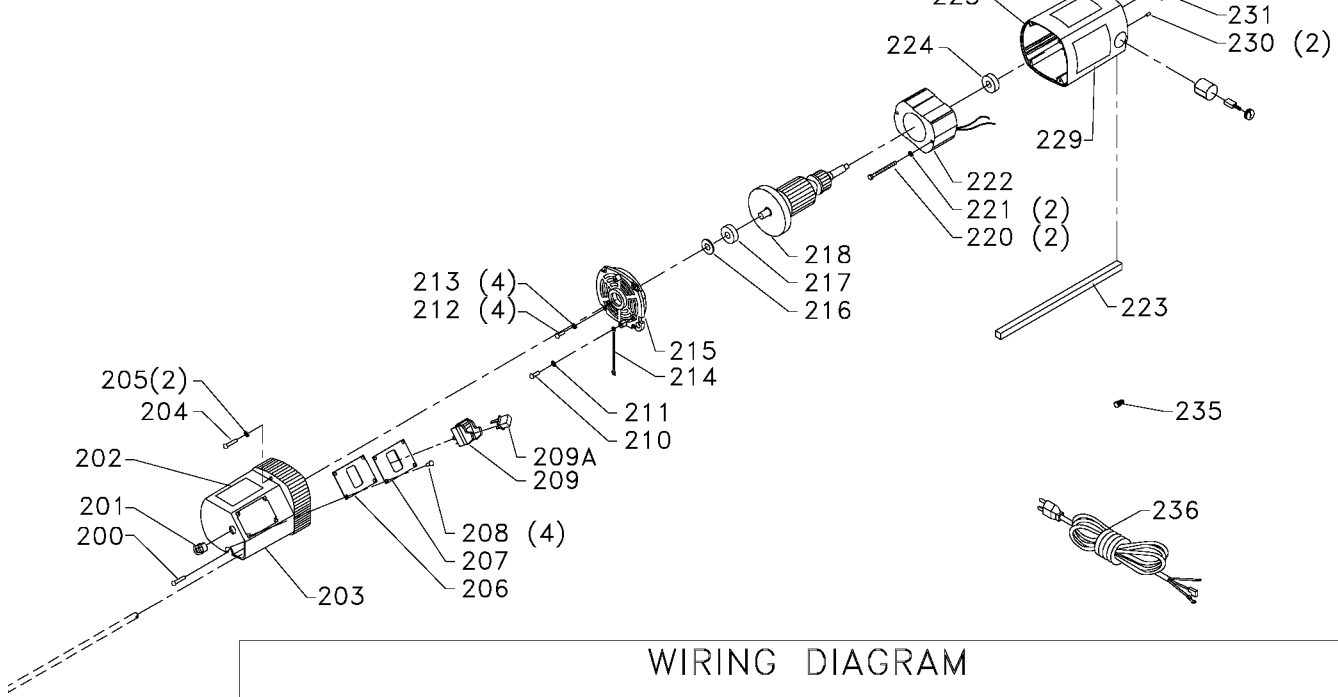

## Parts List for 22-560 Type 2

Item Number	Part Number	Description	Qty Required
1	903297	HANDLE ASSY	1
2	1344933	SCREW	1
3	000000-00	No Longer Available	1
4	1246135	SCREW	4
5	000000-00	No Longer Available	1
6	000000-00	No Longer Available	4
7	1342184	SLEEVE	1
8	1342187	HANDLE	1
9	903301	COLUMN SUPPORT	1
10	903302	BALL	1
10	1342166	STUD	1
11	5140063-29	HANDLE KIT	1
12	1342220	SPECIAL SCREW	1
13	1342206	LOCK ROD ASSY	1
13	1342222	HEAD LOCKING PLATE	1
14	903362	LABEL	1
15	1342194	SIDE COVER	1
16	903304	SCALE	1
17	1243501	SCREW	2
18	1343545	WASHER	2
19	1342196	SPRING	1
20	1342169	GUARD	1
21	1349866	RIVET	1
22	1342170	GUIDE PLATE	2
23	1313227	SCREW	6
24	1342160	HEAD LOCK SHOE	2
25	1342162	SPACER	1

## Parts List for 22-560 Type 2

Item Number	Part Number	Description	Qty Required
26	1342164	TUBE	1
26	000000-00	No Longer Available	1
26	000000-00	No Longer Available	1
27	000000-00	No Longer Available	1
27	1342163	HEAD LOCK NUT	1
28	1342217	TOOL HOLDER	1
29	1246177	SCREW	4
30	1342132	CORD WRAP	2
35	1342209	WEAR PLATE	1
36	000000-00	No Longer Available	1
37	000000-00	No Longer Available	1
38	1342146	COLUMN	4
39	1349864	WRENCH	1
40	1243501	SCREW	4
41	1342199	RIGHT GUIDE RAIL	1
42	1246015	CAP SCREW	4
43	1243456	NUT	4
44	903306	BASE	1
45	1246035	CAP SCREW	4
46	1246177	SCREW	8
47	903307	INFEED/OUTFEED TABLE	2
48	1246067	MACH SCREW	4
49	1342133	TABLE BUSHING	4
50	1342198	SPRING WASHER	4
51	903405	TABLE SUPPORT	4
53	1341072	BEARING	2
54	1342197	BEARING RETAINER	2