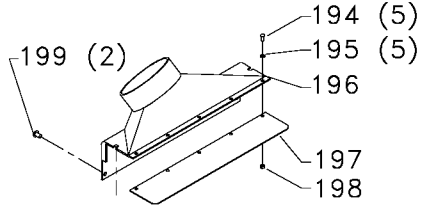

## Parts List for 22-560 Type 2

Item Number	Part Number	Description	Qty Required
1	903297	HANDLE ASSY	1
2	1344933	SCREW	1
3	000000-00	No Longer Available	1
4	1246135	SCREW	4
5	000000-00	No Longer Available	1
6	000000-00	No Longer Available	4
7	1342184	SLEEVE	1
8	1342187	HANDLE	1
9	903301	COLUMN SUPPORT	1
10	903302	BALL	1
10	1342166	STUD	1
11	5140063-29	HANDLE KIT	1
12	1342220	SPECIAL SCREW	1
13	1342206	LOCK ROD ASSY	1
13	1342222	HEAD LOCKING PLATE	1
14	903362	LABEL	1
15	1342194	SIDE COVER	1
16	903304	SCALE	1
17	1243501	SCREW	2
18	1343545	WASHER	2
19	1342196	SPRING	1
20	1342169	GUARD	1
21	1349866	RIVET	1
22	1342170	GUIDE PLATE	2
23	1313227	SCREW	6
24	1342160	HEAD LOCK SHOE	2
25	1342162	SPACER	1