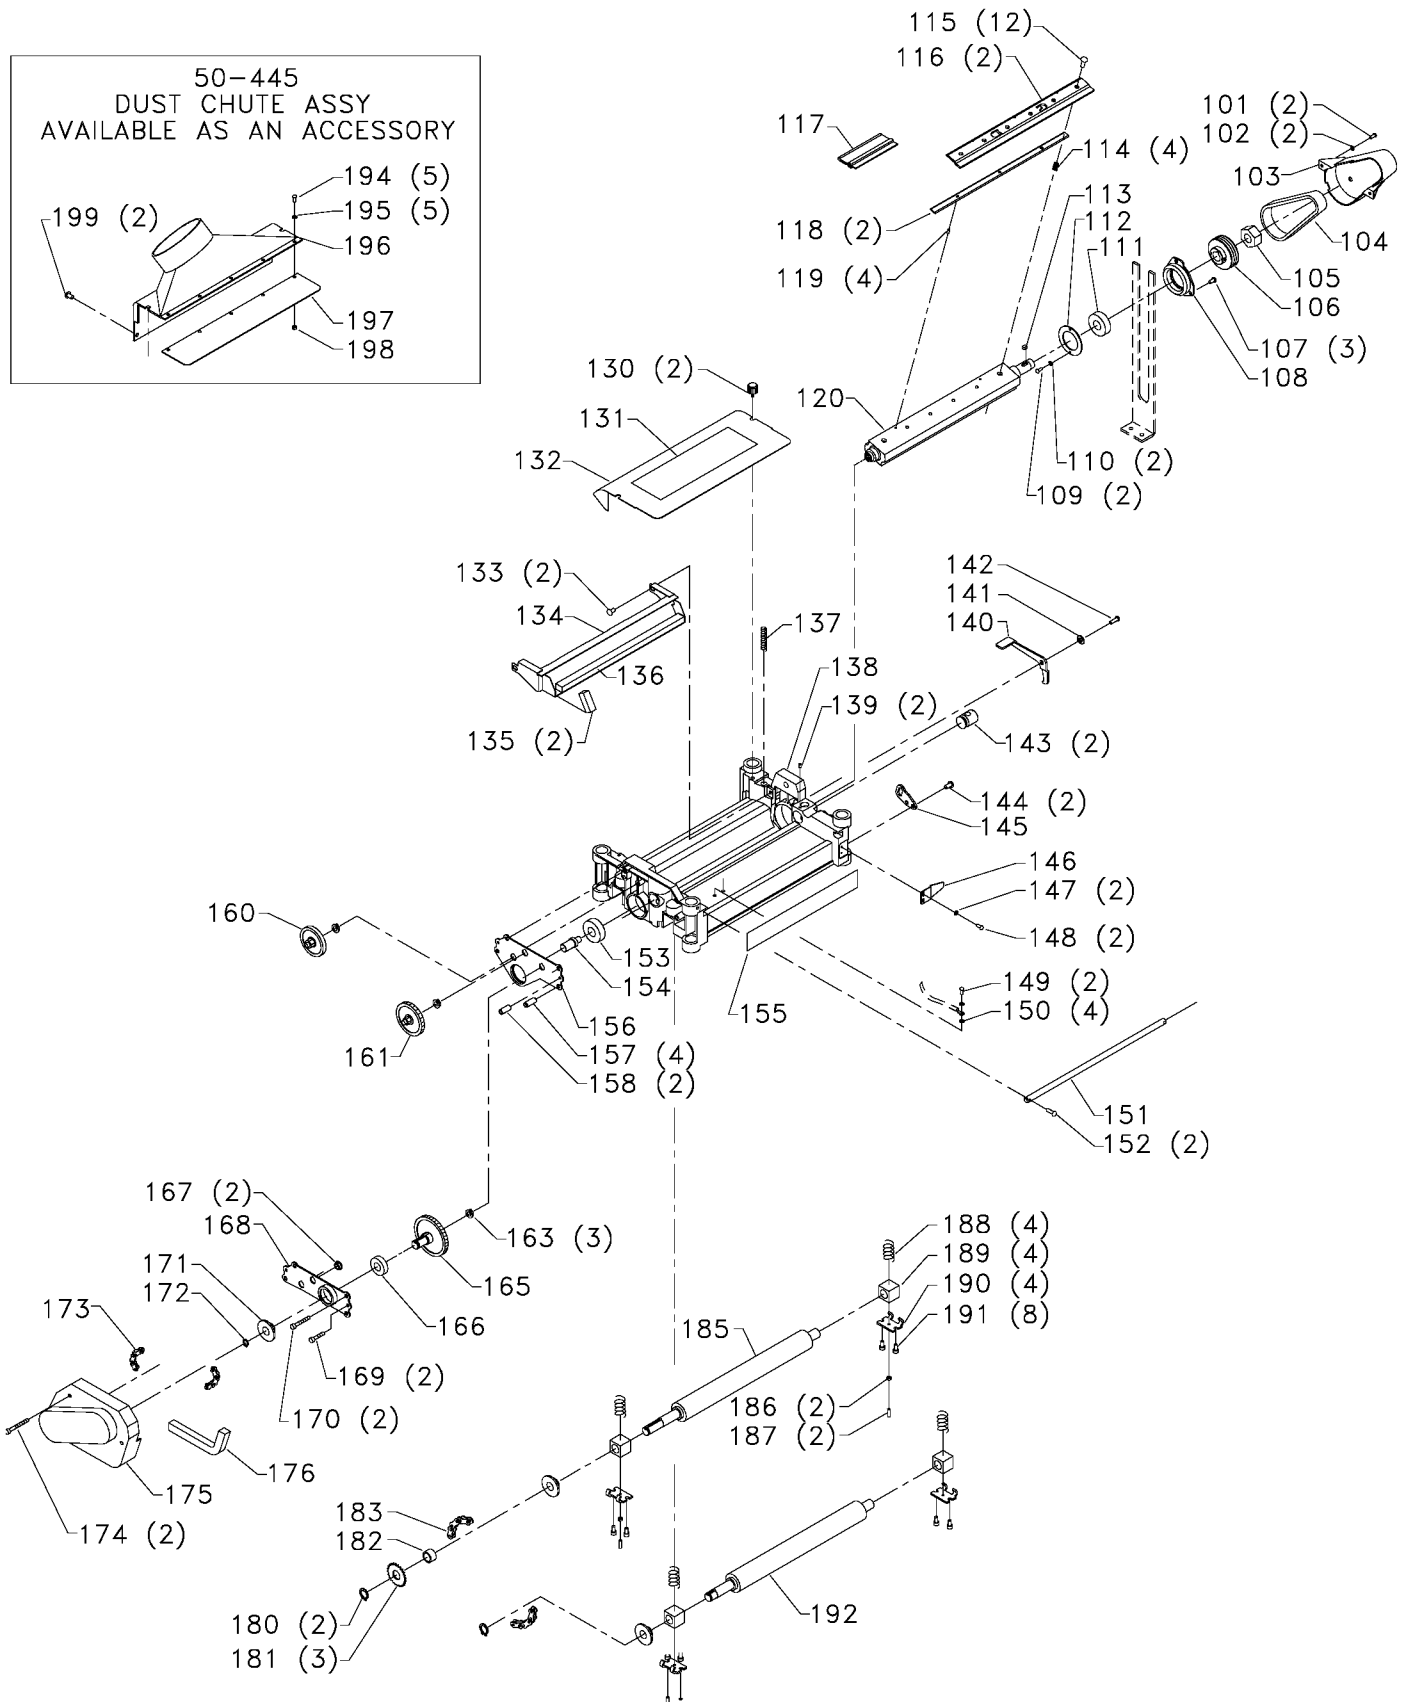

## Parts List for 22-560 Type 2

Item Number	Part Number	Description	Qty Required
1	903297	HANDLE ASSY	1
2	1344933	SCREW	1
3	000000-00	No Longer Available	1
4	1246135	SCREW	4
5	000000-00	No Longer Available	1
6	000000-00	No Longer Available	4
7	1342184	SLEEVE	1
8	1342187	HANDLE	1
9	903301	COLUMN SUPPORT	1
10	903302	BALL	1
10	1342166	STUD	1
11	5140063-29	HANDLE KIT	1
12	1342220	SPECIAL SCREW	1
13	1342206	LOCK ROD ASSY	1
13	1342222	HEAD LOCKING PLATE	1
14	903362	LABEL	1
15	1342194	SIDE COVER	1
16	903304	SCALE	1
17	1243501	SCREW	2
18	1343545	WASHER	2
19	1342196	SPRING	1
20	1342169	GUARD	1
21	1349866	RIVET	1
22	1342170	GUIDE PLATE	2
23	1313227	SCREW	6
24	1342160	HEAD LOCK SHOE	2
25	1342162	SPACER	1

## Parts List for 22-560 Type 2

Item Number	Part Number	Description	Qty Required
26	1342164	TUBE	1
26	000000-00	No Longer Available	1
26	000000-00	No Longer Available	1
27	000000-00	No Longer Available	1
27	1342163	HEAD LOCK NUT	1
28	1342217	TOOL HOLDER	1
29	1246177	SCREW	4
30	1342132	CORD WRAP	2
35	1342209	WEAR PLATE	1
36	000000-00	No Longer Available	1
37	000000-00	No Longer Available	1
38	1342146	COLUMN	4
39	1349864	WRENCH	1
40	1243501	SCREW	4
41	1342199	RIGHT GUIDE RAIL	1
42	1246015	CAP SCREW	4
43	1243456	NUT	4
44	903306	BASE	1
45	1246035	CAP SCREW	4
46	1246177	SCREW	8
47	903307	INFEED/OUTFEED TABLE	2
48	1246067	MACH SCREW	4
49	1342133	TABLE BUSHING	4
50	1342198	SPRING WASHER	4
51	903405	TABLE SUPPORT	4
53	1341072	BEARING	2
54	1342197	BEARING RETAINER	2