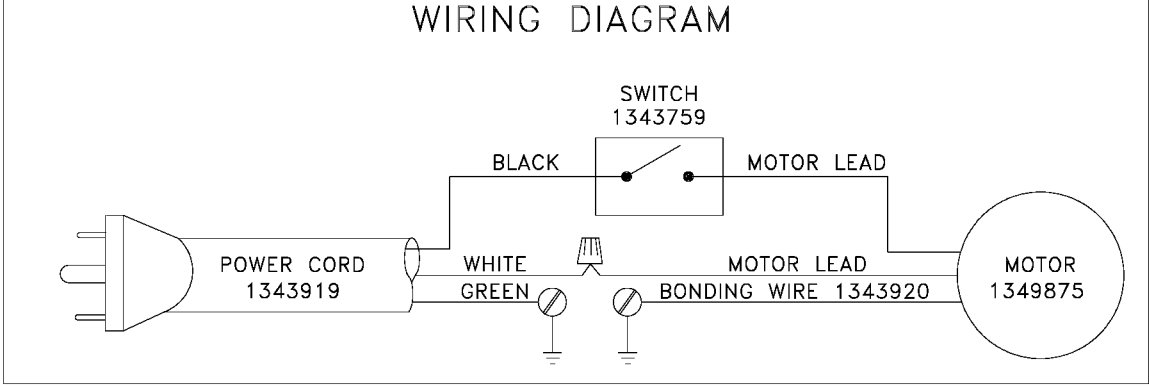

50-445  
DUST CHUTE ASSY  
AVAILABLE AS AN ACCESSORY

## Parts List for 22-560 Type 2

Item Number	Part Number	Description	Qty Required
1	903297	HANDLE ASSY	1
2	1344933	SCREW	1
3	000000-00	No Longer Available	1
4	1246135	SCREW	4
5	000000-00	No Longer Available	1
6	000000-00	No Longer Available	4
7	1342184	SLEEVE	1
8	1342187	HANDLE	1
9	903301	COLUMN SUPPORT	1
10	903302	BALL	1
10	1342166	STUD	1
11	5140063-29	HANDLE KIT	1
12	1342220	SPECIAL SCREW	1
13	1342206	LOCK ROD ASSY	1
13	1342222	HEAD LOCKING PLATE	1
14	903362	LABEL	1
15	1342194	SIDE COVER	1
16	903304	SCALE	1
17	1243501	SCREW	2
18	1343545	WASHER	2
19	1342196	SPRING	1
20	1342169	GUARD	1
21	1349866	RIVET	1
22	1342170	GUIDE PLATE	2
23	1313227	SCREW	6
24	1342160	HEAD LOCK SHOE	2
25	1342162	SPACER	1