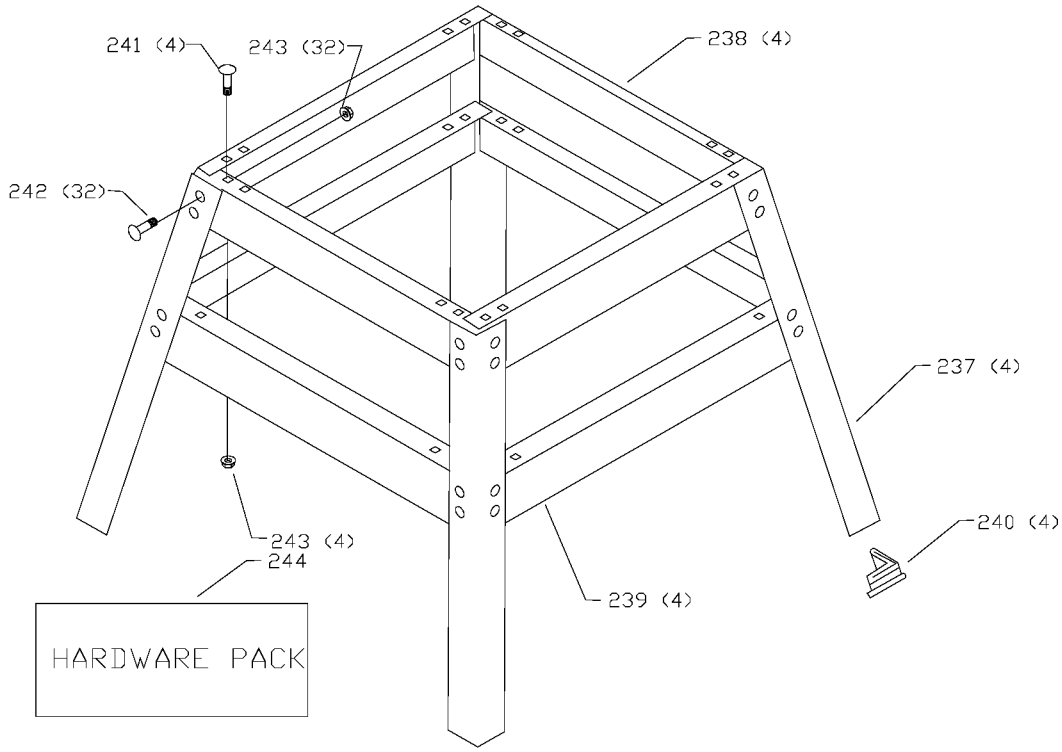

## Parts List for 22-560 Type 2

Item Number	Part Number	Description	Qty Required
1	903297	HANDLE ASSY	1
2	1344933	SCREW	1
3	000000-00	No Longer Available	1
4	1246135	SCREW	4
5	000000-00	No Longer Available	1
6	000000-00	No Longer Available	4
7	1342184	SLEEVE	1
8	1342187	HANDLE	1
9	903301	COLUMN SUPPORT	1
10	903302	BALL	1
10	1342166	STUD	1
11	5140063-29	HANDLE KIT	1
12	1342220	SPECIAL SCREW	1
13	1342206	LOCK ROD ASSY	1
13	1342222	HEAD LOCKING PLATE	1
14	903362	LABEL	1
15	1342194	SIDE COVER	1
16	903304	SCALE	1
17	1243501	SCREW	2
18	1343545	WASHER	2
19	1342196	SPRING	1
20	1342169	GUARD	1
21	1349866	RIVET	1
22	1342170	GUIDE PLATE	2
23	1313227	SCREW	6
24	1342160	HEAD LOCK SHOE	2
25	1342162	SPACER	1

## Parts List for 22-560 Type 2

Item Number	Part Number	Description	Qty Required
26	1342164	TUBE	1
26	000000-00	No Longer Available	1
26	000000-00	No Longer Available	1
27	000000-00	No Longer Available	1
27	1342163	HEAD LOCK NUT	1
28	1342217	TOOL HOLDER	1
29	1246177	SCREW	4
30	1342132	CORD WRAP	2
35	1342209	WEAR PLATE	1
36	000000-00	No Longer Available	1
37	000000-00	No Longer Available	1
38	1342146	COLUMN	4
39	1349864	WRENCH	1
40	1243501	SCREW	4
41	1342199	RIGHT GUIDE RAIL	1
42	1246015	CAP SCREW	4
43	1243456	NUT	4
44	903306	BASE	1
45	1246035	CAP SCREW	4
46	1246177	SCREW	8
47	903307	INFEED/OUTFEED TABLE	2
48	1246067	MACH SCREW	4
49	1342133	TABLE BUSHING	4
50	1342198	SPRING WASHER	4
51	903405	TABLE SUPPORT	4
53	1341072	BEARING	2
54	1342197	BEARING RETAINER	2