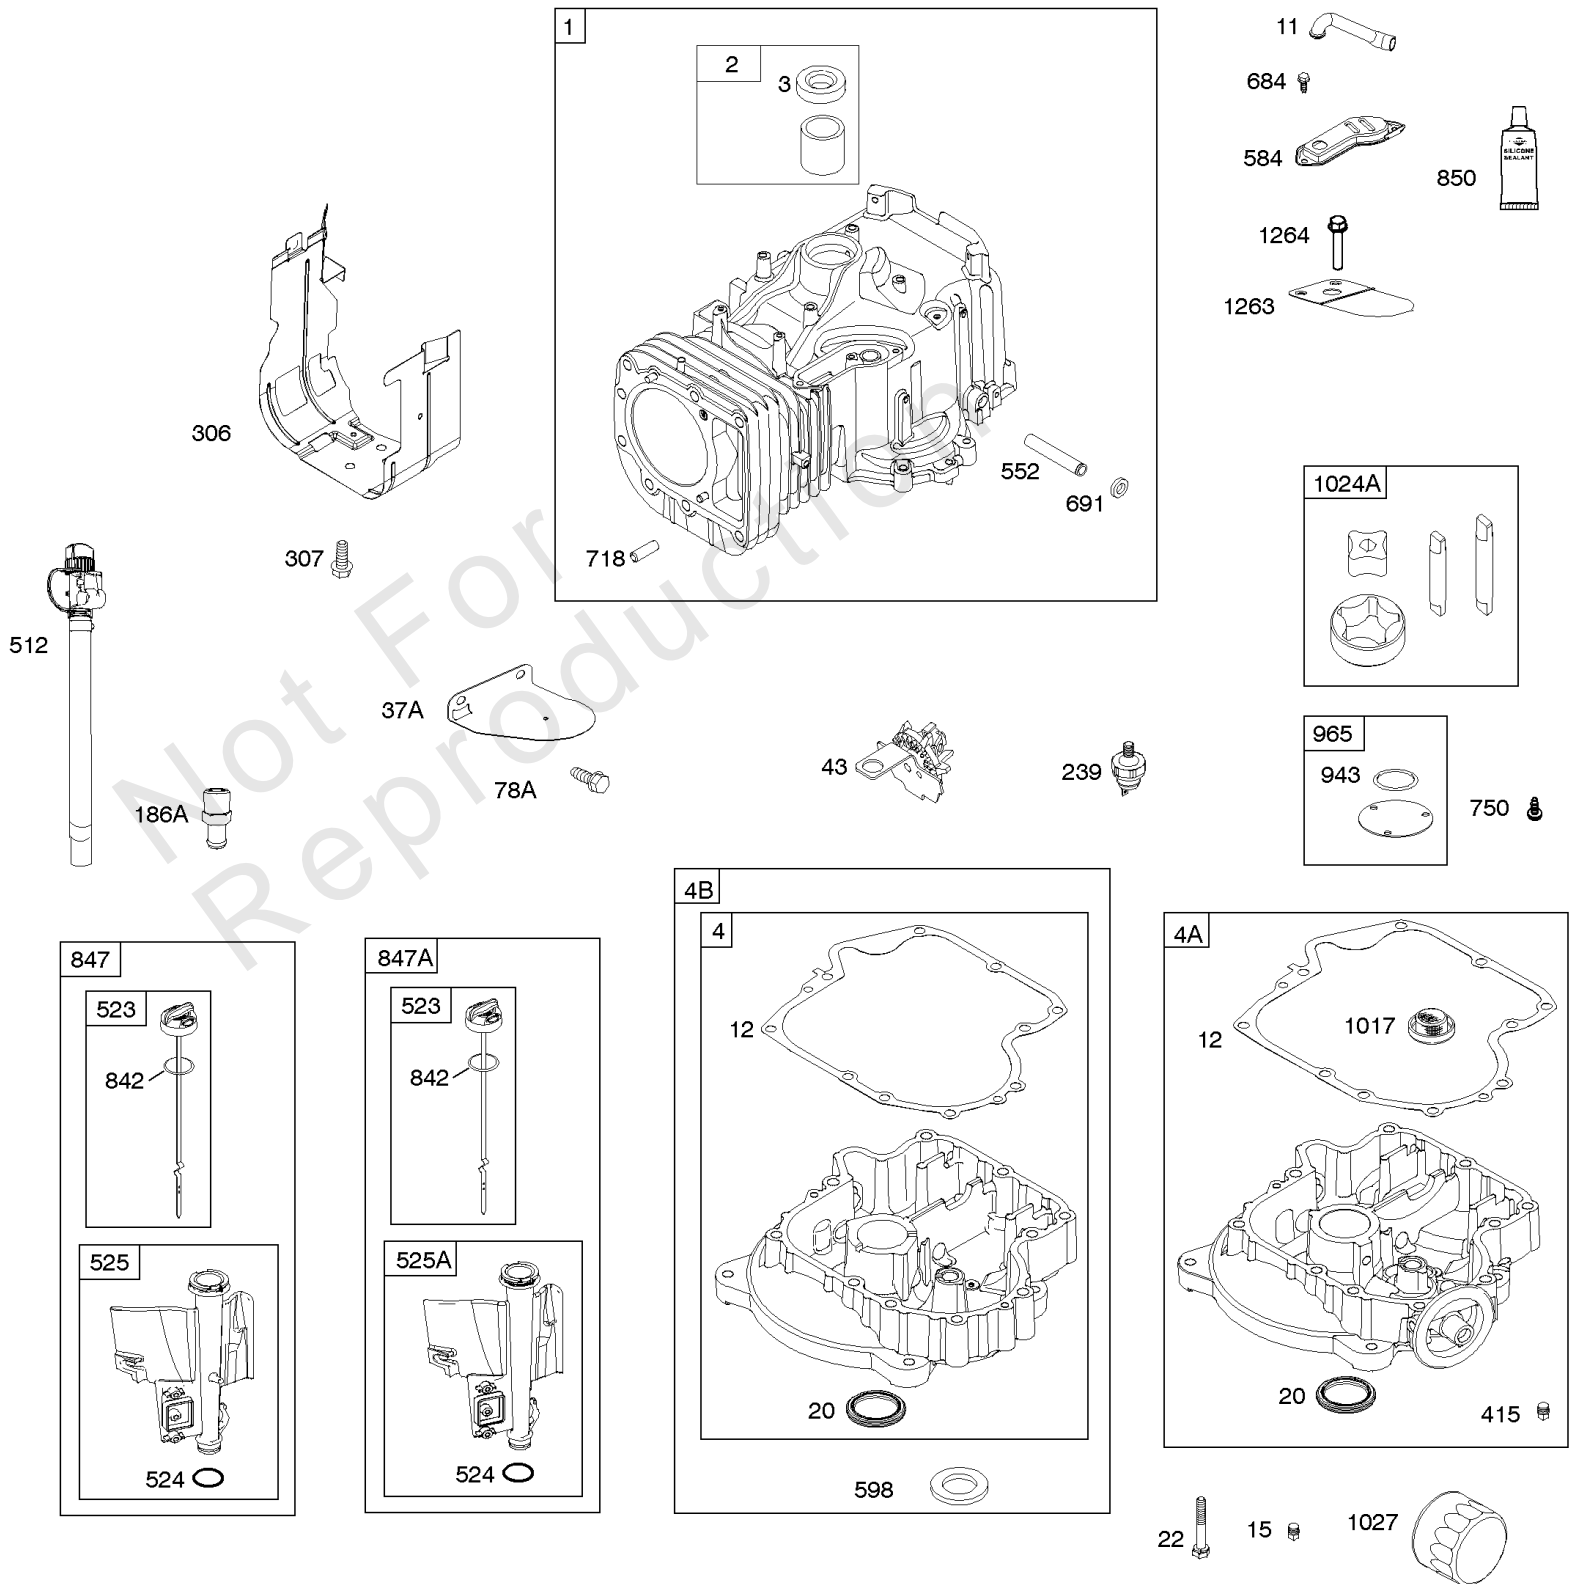

1319 WARNING LABEL

REQUIRED when replacing parts with warning labels affixed.

1319A WARNING LABEL

REQUIRED when replacing parts with warning labels affixed.

1036 EMISSIONS LABEL

Cylinder, Engine Sump, Lubrication, Oil Fill

REF NO	PART NO	QTY	DESCRIPTION
1	697377		CYLINDER ASSEMBLY
2	797673		KIT, Bushing/Seal -(Magneto Side)
3	391086S		SEAL, Oil -(Magneto Side)
4	697106		SUMP, Engine
11	794683		TUBE, Breather
12	697110		GASKET, Crankcase -(.015" Thick)(Standard)
15	690946		PLUG, Oil Drain -(3/8" Standard)
20	795387		SEAL, Oil -(PTO Side)
22	692125		SCREW -(Crankcase Cover/Sump)
37A	697626		GUARD, Flywheel
43	691968		SLINGER, Governor/Oil
78A	690364		SCREW -(Flywheel Guard)
186A	796532		CONNECTOR, Hose
239	694115		SWITCH, Oil Pressure
306	592778		SHIELD, Cylinder
307	691693		SCREW -(Cylinder Shield)
415	794903		PLUG
512	594200		HOSE, Oil Drain
523	699908		DIPSTICK
524	691032		SEAL, O-Ring -(With Side Tube Connector)
525	697085		TUBE, Dipstick -(With Side Tube Connector)
525A	697184		TUBE, Dipstick -(Standard Dipstick Tube)
552	697144		BUSHING, Governor Crank
584	794682		COVER, Breather Passage -(Use with Liquid Sealant Reference 850)
598	799739		SHIM, End Play -(Crankshaft or Camshaft Bearing)
684	697157		SCREW -(Breather Passage Cover)
691	692407		SEAL, Governor Shaft
718	690959		PIN, Locating
750	790832		SCREW -(Oil Pump Cover)
842	691031		SEAL, O-Ring -(Dipstick Tube)
847	790443		DIPSTICK/TUBE ASSEMBLY -(With Side Tube Connector)
847A	790442		DIPSTICK/TUBE ASSEMBLY -(Standard Dipstick Tube)
850	100106		SEALANT, Liquid -(Rocker Cover Gasket and Breather Gasket)
943	690589		SEAL, O-Ring -(Oil Pump Cover)
965	499613		COVER, Oil Pump
1017	796981		SCREEN, Oil Pump
1024A	794644		SHAFT, Pump