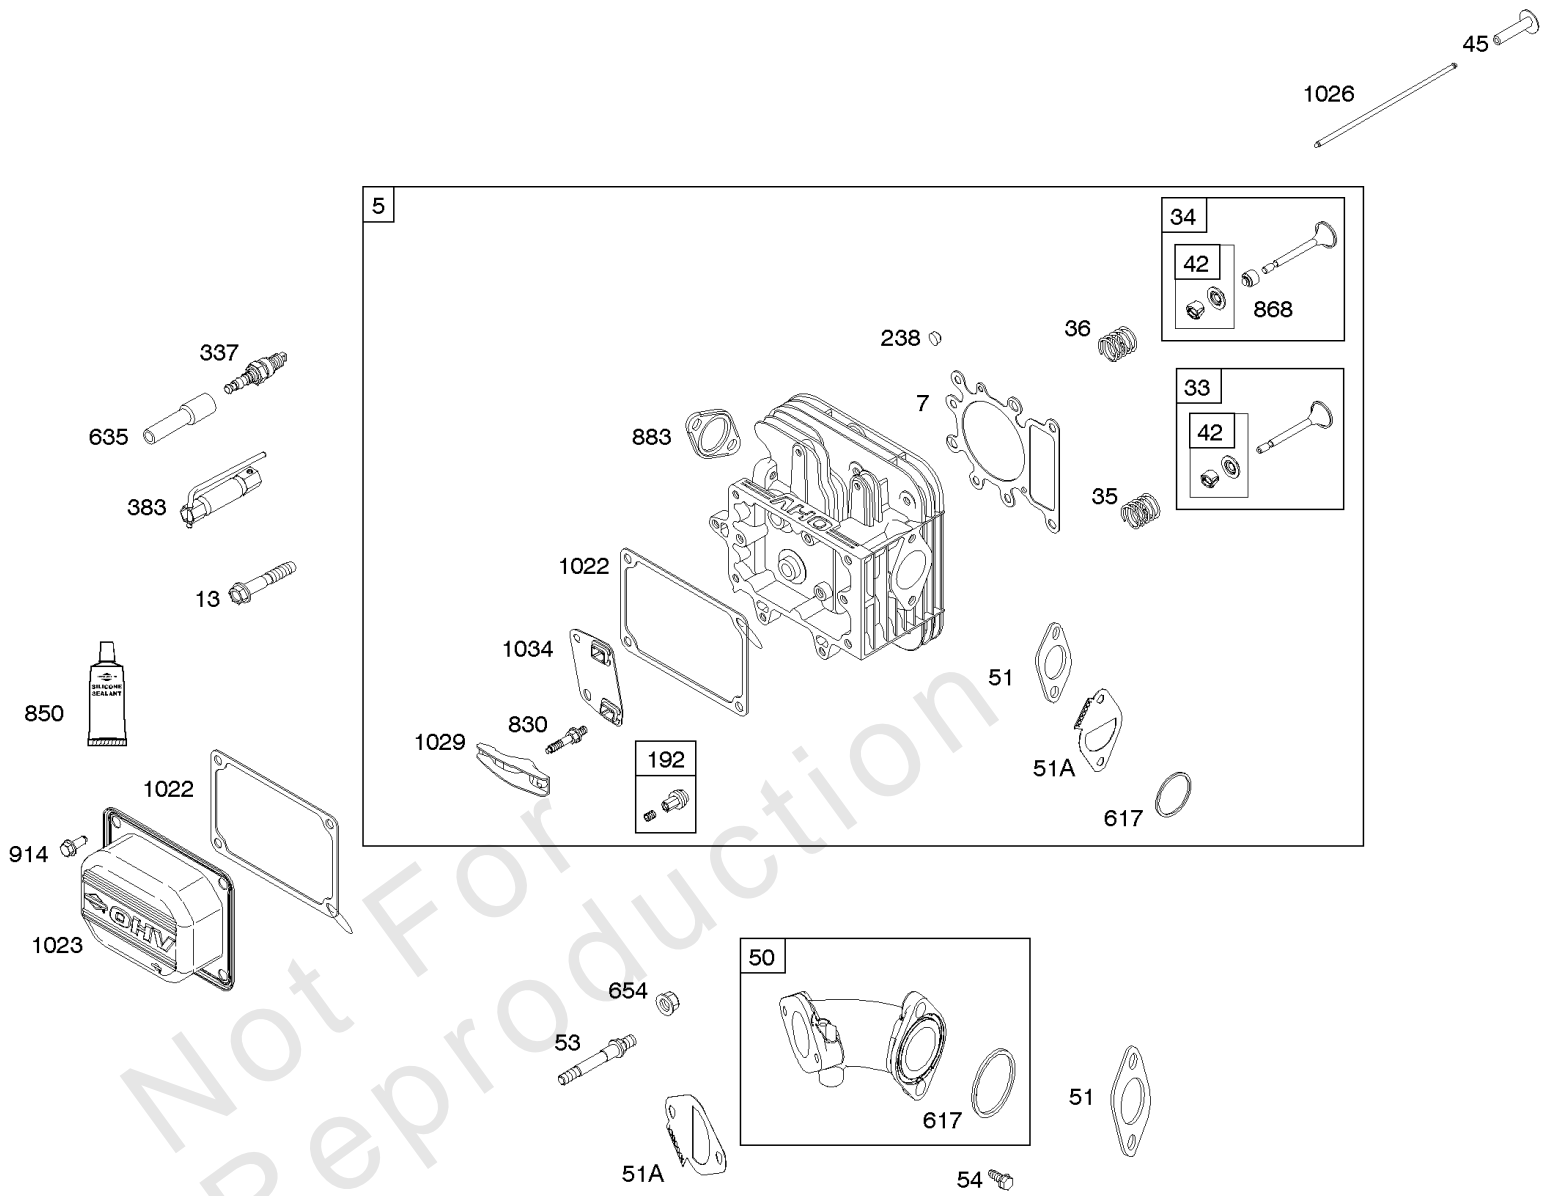

Cylinder Head, Gasket Set - Engine, Gasket Set - Valve, Intake Manifold, Valves

Mfg. No: 21R806-0031-F1

Cylinder Head, Gasket Set - Engine, Gasket Set - Valve, Intake Manifold, Valves

REF NO	PART NO	QTY	DESCRIPTION
3	391086S		SEAL, Oil -(Magneto Side)
5	796183		HEAD, Cylinder
7	273280S		GASKET, Cylinder Head
12	697110		GASKET, Crankcase -(.015" Thick)(Standard)
13	690360		SCREW -(Cylinder Head)
20	795387		SEAL, Oil -(PTO Side)
33	792868		VALVE, Exhaust -(Chrome)
34	791935		VALVE, Intake
35	691279		SPRING, Valve -(Intake)
36	691279		SPRING, Valve -(Exhaust)
42	499586		KEEPER, Valve
45	690564		TAPPET, Valve
50	592845		MANIFOLD, Intake
51	692137		GASKET, Intake
51A	796081		GASKET, Intake
53	591260		STUD -(Carburetor)
54	691148		SCREW -(Intake Manifold)
192	691986		ADJUSTER, Rocker Arm
238	691843		CAP, Valve
337	491055S		PLUG, Spark -(Resistor)
337	792015		PLUG, Spark -(Resistor EMS)
358	796181		GASKET SET, Engine
383	19576S		WRENCH, Spark Plug
524	691032		SEAL, O-Ring -(With Side Tube Connector)
617	692138		SEAL, O-Ring -(Intake Manifold)
635	691909		BOOT, Spark Plug
654	690958		NUT -(Carburetor)
691	692407		SEAL, Governor Shaft
830	691095		STUD, Rocker Arm
842	691031		SEAL, O-Ring -(Dipstick Tube)
850	100106		SEALANT, Liquid -(Rocker Cover Gasket and Breather Gasket)
868	690968		SEAL, Valve
883	692236		GASKET, Exhaust
914	691108		SCREW -(Rocker Cover)
1022	272475S		GASKET, Rocker Cover
1023	797421		COVER, Rocker
1026	794573		ROD, Push -(Exhaust)
1026	697394		ROD, Push -(Intake)