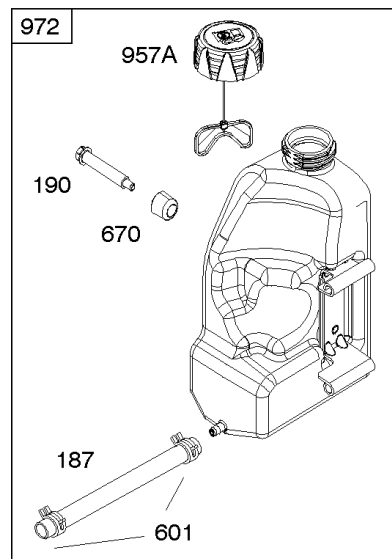

## Alternator, Controls, Governor Spring, Ignition

REF NO	PART NO	QTY	DESCRIPTION
851	692424		TERMINAL, Spark Plug
877	393456		WIRE/CONNECTOR, Alternator -(Dual Circuit)
877D	790544		WIRE/CONNECTOR, Alternator
878	398661		HARNESS, Wiring -(Dual Circuit)
920	691656		SOLENOID, Starter
1059	698516		KIT, Screw/Washer
1119	691183		SCREW -(Alternator)
1448	690260		WASHER -(Magneto Armature)

## ***Camshaft, Crankshaft, Counter Weight, Piston, Rings, Connecting Rod***

<b>REF NO</b>	<b>PART NO</b>	<b>QTY</b>	<b>DESCRIPTION</b>
16	593417		CRANKSHAFT
24	591757		KEY, Flywheel
25	595053		PISTON ASSEMBLY -(Standard)
25	595054		PISTON ASSEMBLY -(.020" Oversize)
26	792643		SET, Ring -(.020 Oversize)
26	797011		SET, Ring -(Standard)
27	698469		LOCK, Piston Pin
28	797013		PIN, Piston
29	791633		ROD, Connecting -(Standard)
32	791118		SCREW -(Connecting Rod)
43	691968		SLINGER, Governor/Oil
45	690564		TAPPET, Valve
46	793880		CAMSHAFT
357	691483		KEY, Drive Pulley
377	691639		KEY, Timing
741	697128		GEAR, Timing
757	793242		LINK, Counterweight
758	593418		COUNTERWEIGHT
759	697392		PIN, Counterweight
1270	793243		PLUG, AVS Counterweight