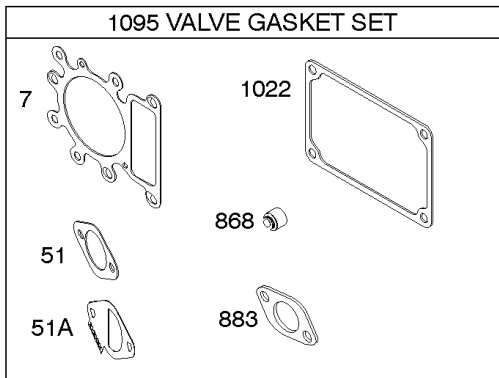

Cylinder Head, Gasket Set - Engine, Gasket Set - Valve, Intake Manifold, Valves

Mfg. No: 21R806-0031-F1

Cylinder Head, Gasket Set - Engine, Gasket Set - Valve, Intake Manifold, Valves

REF NO	PART NO	QTY	DESCRIPTION
3	391086S		SEAL, Oil -(Magneto Side)
5	796183		HEAD, Cylinder
7	273280S		GASKET, Cylinder Head
12	697110		GASKET, Crankcase -(.015" Thick)(Standard)
13	690360		SCREW -(Cylinder Head)
20	795387		SEAL, Oil -(PTO Side)
33	792868		VALVE, Exhaust -(Chrome)
34	791935		VALVE, Intake
35	691279		SPRING, Valve -(Intake)
36	691279		SPRING, Valve -(Exhaust)
42	499586		KEEPER, Valve
45	690564		TAPPET, Valve
50	592845		MANIFOLD, Intake
51	692137		GASKET, Intake
51A	796081		GASKET, Intake
53	591260		STUD -(Carburetor)
54	691148		SCREW -(Intake Manifold)
192	691986		ADJUSTER, Rocker Arm
238	691843		CAP, Valve
337	491055S		PLUG, Spark -(Resistor)
337	792015		PLUG, Spark -(Resistor EMS)
358	796181		GASKET SET, Engine
383	19576S		WRENCH, Spark Plug
524	691032		SEAL, O-Ring -(With Side Tube Connector)
617	692138		SEAL, O-Ring -(Intake Manifold)
635	691909		BOOT, Spark Plug
654	690958		NUT -(Carburetor)
691	692407		SEAL, Governor Shaft
830	691095		STUD, Rocker Arm
842	691031		SEAL, O-Ring -(Dipstick Tube)
850	100106		SEALANT, Liquid -(Rocker Cover Gasket and Breather Gasket)
868	690968		SEAL, Valve
883	692236		GASKET, Exhaust
914	691108		SCREW -(Rocker Cover)
1022	272475S		GASKET, Rocker Cover
1023	797421		COVER, Rocker
1026	794573		ROD, Push -(Exhaust)
1026	697394		ROD, Push -(Intake)