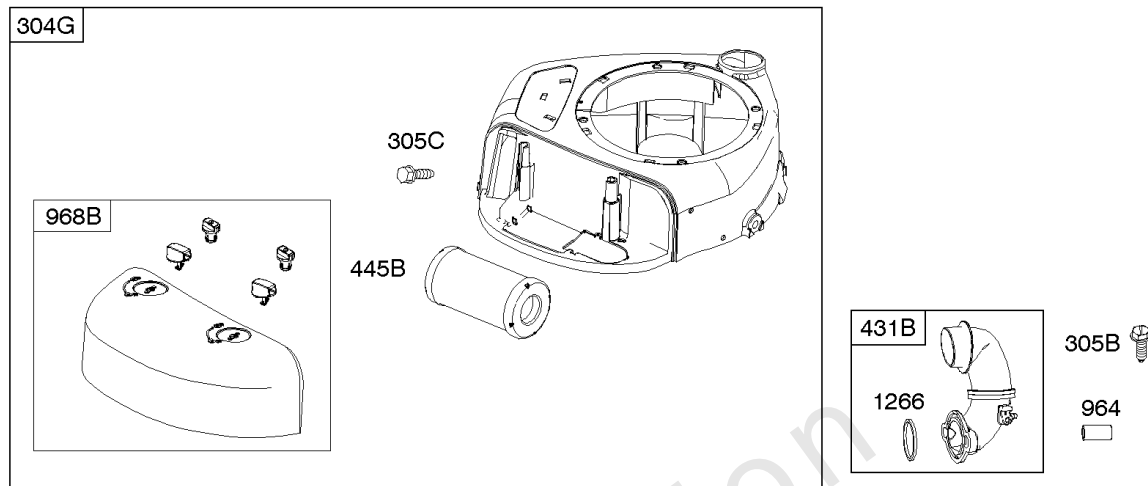

836

832A

Air Cleaner, Blower Housing, Exhaust System

REF NO	PART NO	QTY	DESCRIPTION
81	691178		LOCK, Muffler Screw
300	796000		MUFFLER
300B	795997		MUFFLER
304G	591641		HOUSING, Blower -(Black-Compatible With Canister Style Filter)
305	697102		SCREW -(Blower Housing)
305B	795891		SCREW -(Blower Housing) (Blower Housing To Intake Elbow)
305C	799370		SCREW -(Blower Housing) (Used On Grommet Style Blower Housings)
346	794845		SCREW -(Spark Arrestor)
431B	797901		ELBOW, Intake -(EVAP)
445B	591583		FILTER, A/C Cartridge -(Canister)
613	691416		SCREW -(Muffler)
613A	691678		SCREW -(Muffler)
613B	690297		SCREW -(Muffler)
676	795036		DEFLECTOR, Muffler
676A	396903		DEFLECTOR, Muffler
676B	795038		DEFLECTOR, Muffler
677	690661		SCREW -(Muffler Deflector)
823	698941		SCREW -(Muffler Adapter)
832	790244		GUARD, Muffler
832A	595029		GUARD, Muffler
836	690367		SCREW -(Muffler Guard)
864	796002		ADAPTER, Muffler -(2 1/4" Long)
883	692236		GASKET, Exhaust
964	799159		CAP, Connector -(EVAP)
968B	591646		COVER, Air Cleaner -(Black-Compatible With Canister Style Filter)
994	794945		ARRESTOR, Spark
1040	698368		PLATE, Trim
1040A	697381		PLATE, Trim
1266	691917		SEAL, O-Ring -(Intake Elbow)