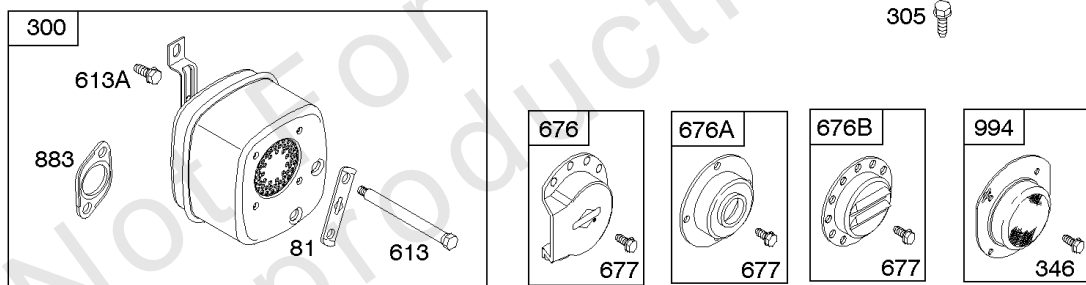

836

832A

Air Cleaner, Blower Housing, Exhaust System

REF NO	PART NO	QTY	DESCRIPTION
81	691178		LOCK, Muffler Screw
300	796000		MUFFLER
300B	795997		MUFFLER
304G	591641		HOUSING, Blower -(Black-Compatible With Canister Style Filter)
305	697102		SCREW -(Blower Housing)
305B	795891		SCREW -(Blower Housing) (Blower Housing To Intake Elbow)
305C	799370		SCREW -(Blower Housing) (Used On Grommet Style Blower Housings)
346	794845		SCREW -(Spark Arrestor)
431B	797901		ELBOW, Intake -(EVAP)
445B	591583		FILTER, A/C Cartridge -(Canister)
613	691416		SCREW -(Muffler)
613A	691678		SCREW -(Muffler)
613B	690297		SCREW -(Muffler)
676	795036		DEFLECTOR, Muffler
676A	396903		DEFLECTOR, Muffler
676B	795038		DEFLECTOR, Muffler
677	690661		SCREW -(Muffler Deflector)
823	698941		SCREW -(Muffler Adapter)
832	790244		GUARD, Muffler
832A	595029		GUARD, Muffler
836	690367		SCREW -(Muffler Guard)
864	796002		ADAPTER, Muffler -(2 1/4" Long)
883	692236		GASKET, Exhaust
964	799159		CAP, Connector -(EVAP)
968B	591646		COVER, Air Cleaner -(Black-Compatible With Canister Style Filter)
994	794945		ARRESTOR, Spark
1040	698368		PLATE, Trim
1040A	697381		PLATE, Trim
1266	691917		SEAL, O-Ring -(Intake Elbow)