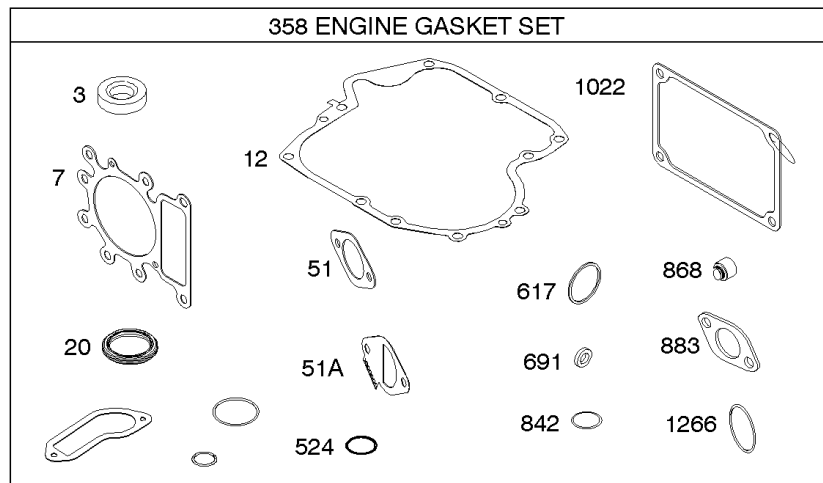

Cylinder Head, Gasket Set - Engine, Gasket Set - Valve, Intake Manifold, Valves

Mfg. No: 21R806-0031-F1

Cylinder Head, Gasket Set - Engine, Gasket Set - Valve, Intake Manifold, Valves

REF NO	PART NO	QTY	DESCRIPTION
3	391086S		SEAL, Oil -(Magneto Side)
5	796183		HEAD, Cylinder
7	273280S		GASKET, Cylinder Head
12	697110		GASKET, Crankcase -(.015" Thick)(Standard)
13	690360		SCREW -(Cylinder Head)
20	795387		SEAL, Oil -(PTO Side)
33	792868		VALVE, Exhaust -(Chrome)
34	791935		VALVE, Intake
35	691279		SPRING, Valve -(Intake)
36	691279		SPRING, Valve -(Exhaust)
42	499586		KEEPER, Valve
45	690564		TAPPET, Valve
50	592845		MANIFOLD, Intake
51	692137		GASKET, Intake
51A	796081		GASKET, Intake
53	591260		STUD -(Carburetor)
54	691148		SCREW -(Intake Manifold)
192	691986		ADJUSTER, Rocker Arm
238	691843		CAP, Valve
337	491055S		PLUG, Spark -(Resistor)
337	792015		PLUG, Spark -(Resistor EMS)
358	796181		GASKET SET, Engine
383	19576S		WRENCH, Spark Plug
524	691032		SEAL, O-Ring -(With Side Tube Connector)
617	692138		SEAL, O-Ring -(Intake Manifold)
635	691909		BOOT, Spark Plug
654	690958		NUT -(Carburetor)
691	692407		SEAL, Governor Shaft
830	691095		STUD, Rocker Arm
842	691031		SEAL, O-Ring -(Dipstick Tube)
850	100106		SEALANT, Liquid -(Rocker Cover Gasket and Breather Gasket)
868	690968		SEAL, Valve
883	692236		GASKET, Exhaust
914	691108		SCREW -(Rocker Cover)
1022	272475S		GASKET, Rocker Cover
1023	797421		COVER, Rocker
1026	794573		ROD, Push -(Exhaust)
1026	697394		ROD, Push -(Intake)