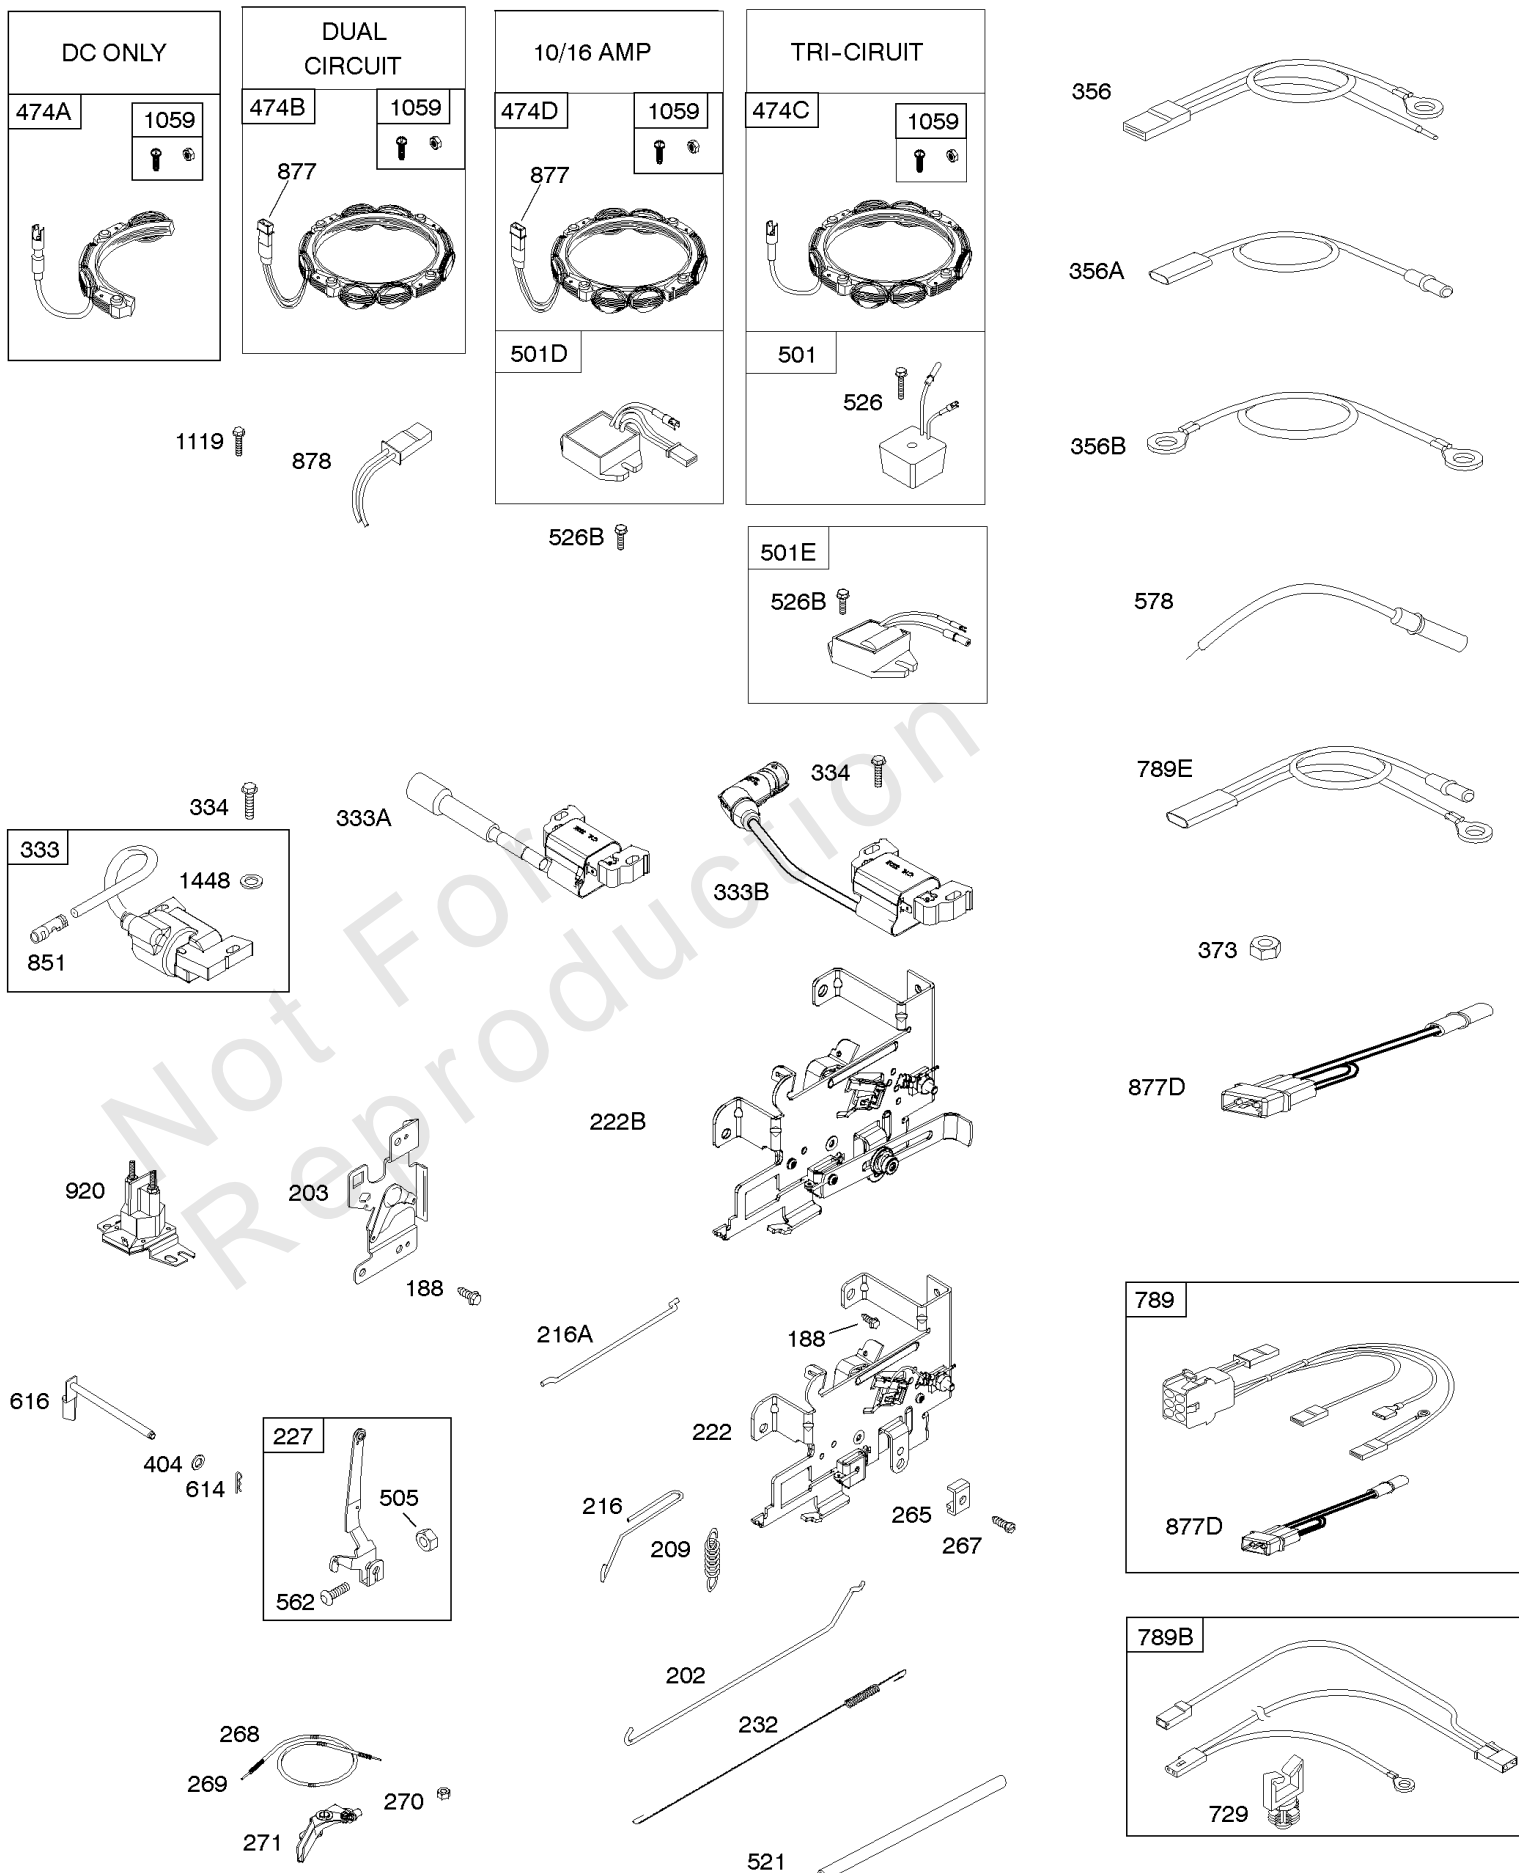

Alternator, Controls, Governor Spring, Ignition

REF NO	PART NO	QTY	DESCRIPTION
188	691693		SCREW -(Control Bracket)
202	691841		LINK, Mechanical Governor
203	691381		CRANK, Bell
209	792813		SPRING, Governor
216	691840		LINK, Choke
216A	691281		LINK, Choke
222	694042		BRACKET, Control
227	691374		LEVER, Governor Control
232	691842		SPRING, Governor Link
265	691024		CLAMP, Casing
267	794904		SCREW -(Casing Clamp)
268	691025		CASING, Control Wire -(Cut To Required Length)
269	691026		WIRE, Control -(Cut To Required Length)
270	691027		NUT -(Control Wire Casing)
271	691028		LEVER, Control
333	799650		ARMATURE, Magneto -Used Before Code Date 16080900
333A	594626		ARMATURE, Magneto -Used After Code Date 16080800 -Used Before Code Date 16100100
333B	595304		ARMATURE, Magneto -(EMC Compliant) -Used After Code Date 16093000
334	691061		SCREW -(Magneto Armature)
356	398808		WIRE, Stop -(Cut To Required Length)
356A	697397		WIRE, Stop
356B	697089		WIRE, Stop
373	691612		NUT -(Ground Terminal)
404	691691		WASHER -(Governor Crank)
474B	592831		ALTERNATOR -(Dual Circuit)
501	794360		REGULATOR
505	691251		NUT -(Governor Control Lever)
521	690581		SHIELD, Cable
526	697088		SCREW -(Regulator)
526B	697348		SCREW -(Regulator)
562	691119		BOLT -(Governor Control Lever)
578	692306		WIRE ASSEMBLY
614	691620		PIN, Cotter
616	692012		CRANK, Governor
729	691335		CLIP, Wire
789	698329		HARNESS, Wiring
789B	692037		HARNESS, Wiring
789E	594999		HARNESS, Wiring