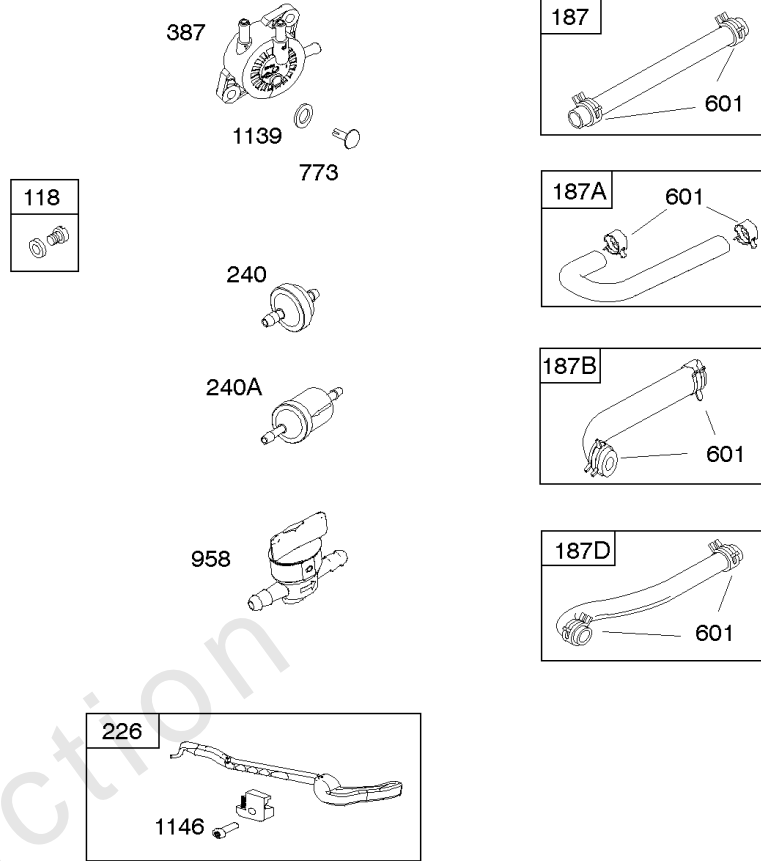

## Alternator, Controls, Governor Spring, Ignition

REF NO	PART NO	QTY	DESCRIPTION
851	692424		TERMINAL, Spark Plug
877	393456		WIRE/CONNECTOR, Alternator -(Dual Circuit)
877D	790544		WIRE/CONNECTOR, Alternator
878	398661		HARNESS, Wiring -(Dual Circuit)
920	691656		SOLENOID, Starter
1059	698516		KIT, Screw/Washer
1119	691183		SCREW -(Alternator)
1448	690260		WASHER -(Magneto Armature)

## ***Camshaft, Crankshaft, Counter Weight, Piston, Rings, Connecting Rod***

<b>REF NO</b>	<b>PART NO</b>	<b>QTY</b>	<b>DESCRIPTION</b>
16	593417		CRANKSHAFT
24	591757		KEY, Flywheel
25	595053		PISTON ASSEMBLY -(Standard)
25	595054		PISTON ASSEMBLY -(.020" Oversize)
26	792643		SET, Ring -(.020 Oversize)
26	797011		SET, Ring -(Standard)
27	698469		LOCK, Piston Pin
28	797013		PIN, Piston
29	791633		ROD, Connecting -(Standard)
32	791118		SCREW -(Connecting Rod)
43	691968		SLINGER, Governor/Oil
45	690564		TAPPET, Valve
46	793880		CAMSHAFT
357	691483		KEY, Drive Pulley
377	691639		KEY, Timing
741	697128		GEAR, Timing
757	793242		LINK, Counterweight
758	593418		COUNTERWEIGHT
759	697392		PIN, Counterweight
1270	793243		PLUG, AVS Counterweight