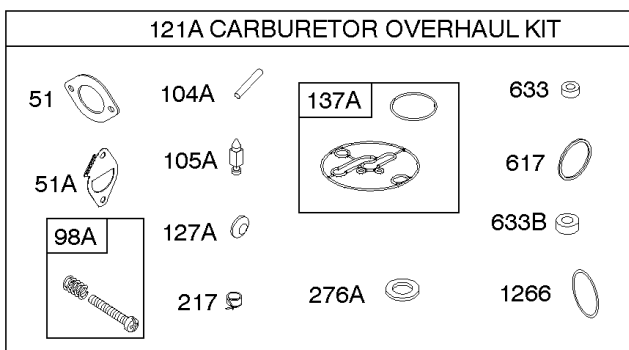

Carburetor, Fuel Supply, Kit - Carburetor Overhaul

REF NO	PART NO	QTY	DESCRIPTION
14	790560		STUD -(Cylinder Head)
51	692137		GASKET, Intake
51A	796081		GASKET, Intake
94A	793610		KIT, Idle Mixture -(Nikki)
95A	690718		SCREW -(Throttle Valve) (Nikki)
98A	695408		KIT, Idle Speed -(Nikki)
104A	694918		PIN, Float Hinge -(Nikki)
105A	696136		VALVE, Float Needle -(Nikki)
108A	698773		VALVE, Choke -(Nikki)
117	791405		JET, Main -(Standard) (Standard) -Used After Code Date 13092300
118	698788		JET, Main -(High Altitude) (5000 Feet) -Used After Code Date 13092300
121A	796184		KIT, Carburetor Overhaul -(Nikki)
125	593433		CARBURETOR -(Nikki With Solenoid) -Used After Code Date 13092300
125	590400		CARBURETOR -(Nikki With Solenoid) -Used Before Code Date 13092400
127A	690727		PLUG, Welch -(Nikki)
130A	698774		VALVE, Throttle -(Nikki)
131A	698776		KIT, Throttle Shaft -(Nikki)
133A	694914		FLOAT, Carburetor -(Nikki)
135A	796400		TUBE, Fuel Transfer
137A	698781		GASKET, Float Bowl -(Nikki)
141A	698778		KIT, Choke Shaft -(Nikki)
187	791766		LINE, Fuel -(15" Long)(Cut to Required Length)
187A	796491		LINE, Fuel -(Formed)(Cut To Required Length)
187B	791805		LINE, Fuel -(Formed)(Cut To Required Length)
187D	791744		LINE, Fuel -(Formed)(Cut To Required Length)
190	796174		SCREW -(Fuel Tank)
217	695409		SPRING, Choke Return
226	793386		KIT, Choke Shaft -(Manual Choke)
240	394358S		FILTER, Fuel -(White, 75 Microns)
240A	84001895		FILTER, Fuel
276A	695410		WASHER, Sealing