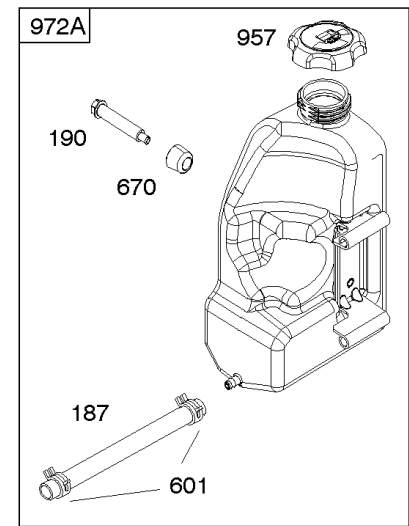

## Alternator, Controls, Governor Spring, Ignition

REF NO	PART NO	QTY	DESCRIPTION
851	692424		TERMINAL, Spark Plug
877	393456		WIRE/CONNECTOR, Alternator -(Dual Circuit)
877D	790544		WIRE/CONNECTOR, Alternator
878	398661		HARNESS, Wiring -(Dual Circuit)
920	691656		SOLENOID, Starter
1059	698516		KIT, Screw/Washer
1119	691183		SCREW -(Alternator)
1448	690260		WASHER -(Magneto Armature)

## ***Camshaft, Crankshaft, Counter Weight, Piston, Rings, Connecting Rod***

<b>REF NO</b>	<b>PART NO</b>	<b>QTY</b>	<b>DESCRIPTION</b>
16	593417		CRANKSHAFT
24	591757		KEY, Flywheel
25	595053		PISTON ASSEMBLY -(Standard)
25	595054		PISTON ASSEMBLY -(.020" Oversize)
26	792643		SET, Ring -(.020 Oversize)
26	797011		SET, Ring -(Standard)
27	698469		LOCK, Piston Pin
28	797013		PIN, Piston
29	791633		ROD, Connecting -(Standard)
32	791118		SCREW -(Connecting Rod)
43	691968		SLINGER, Governor/Oil
45	690564		TAPPET, Valve
46	793880		CAMSHAFT
357	691483		KEY, Drive Pulley
377	691639		KEY, Timing
741	697128		GEAR, Timing
757	793242		LINK, Counterweight
758	593418		COUNTERWEIGHT
759	697392		PIN, Counterweight
1270	793243		PLUG, AVS Counterweight