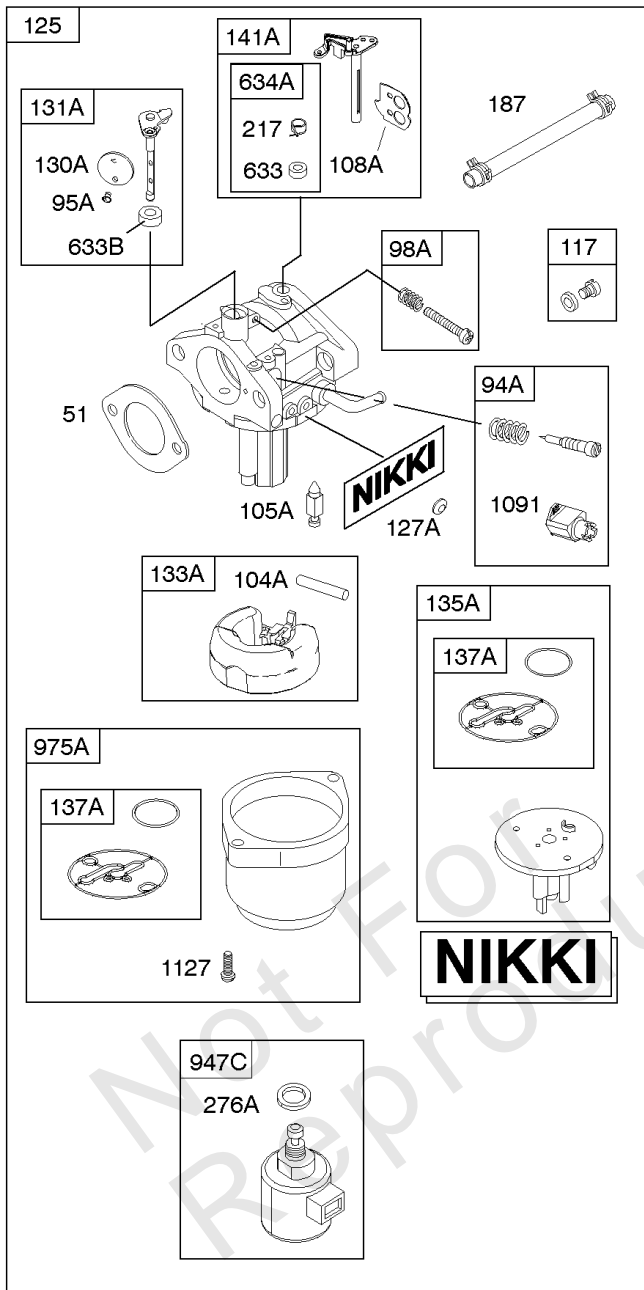

## Alternator, Controls, Governor Spring, Ignition

REF NO	PART NO	QTY	DESCRIPTION
851	692424		TERMINAL, Spark Plug
877	393456		WIRE/CONNECTOR, Alternator -(Dual Circuit)
877D	790544		WIRE/CONNECTOR, Alternator
878	398661		HARNESS, Wiring -(Dual Circuit)
920	691656		SOLENOID, Starter
1059	698516		KIT, Screw/Washer
1119	691183		SCREW -(Alternator)
1448	690260		WASHER -(Magneto Armature)

## ***Camshaft, Crankshaft, Counter Weight, Piston, Rings, Connecting Rod***

<b>REF NO</b>	<b>PART NO</b>	<b>QTY</b>	<b>DESCRIPTION</b>
16	593417		CRANKSHAFT
24	591757		KEY, Flywheel
25	595053		PISTON ASSEMBLY -(Standard)
25	595054		PISTON ASSEMBLY -(.020" Oversize)
26	792643		SET, Ring -(.020 Oversize)
26	797011		SET, Ring -(Standard)
27	698469		LOCK, Piston Pin
28	797013		PIN, Piston
29	791633		ROD, Connecting -(Standard)
32	791118		SCREW -(Connecting Rod)
43	691968		SLINGER, Governor/Oil
45	690564		TAPPET, Valve
46	793880		CAMSHAFT
357	691483		KEY, Drive Pulley
377	691639		KEY, Timing
741	697128		GEAR, Timing
757	793242		LINK, Counterweight
758	593418		COUNTERWEIGHT
759	697392		PIN, Counterweight
1270	793243		PLUG, AVS Counterweight