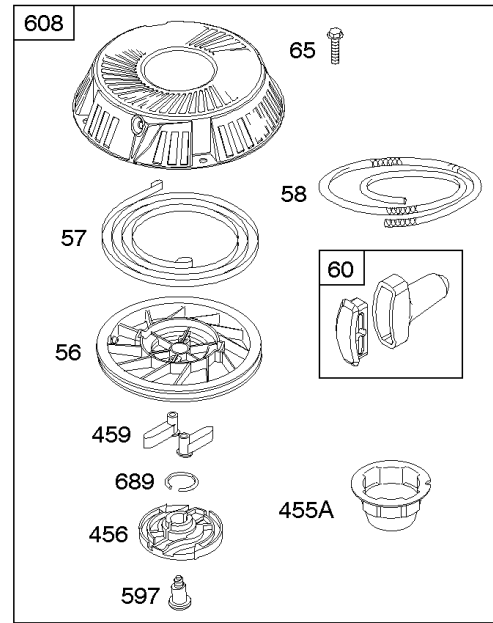

Electric & Rewind Starter, Flywheel

REF NO	PART NO	QTY	DESCRIPTION
23B	591761		FLYWHEEL
24	591757		KEY, Flywheel
37	697352		GUARD, Flywheel
37A	697626		GUARD, Flywheel
56	695129		PULLEY, Starter
57	695131		SPRING, Rewind Starter
58	695132		ROPE, Starter
60	490652		HANDLE, Starter Rope
65	690940		SCREW -(Rewind Starter)
78	691693		SCREW -(Flywheel Guard)
78A	690364		SCREW -(Flywheel Guard)
309	593934		MOTOR, Starter
310	690323		BOLT -(Starter Motor)
324	593933		SCREEN/CUP ASSEMBLY
363	19203		PULLER, Flywheel
415A	794129		COVER, Flywheel -(Cover/Retainer)
455A	796615		CUP, Flywheel -(Non Washable)
456	695128		PLATE, Pawl Friction
459	281505S		PAWL, Ratchet
462	691261		WASHER -(Starter Cable)
503	691532		STRAP, Starter
510	693699		DRIVE, Starter
513	692024		CLUTCH, Drive
563A	799359		SCREW -(Debris Screen Guard)
579	691029		NUT -(Starter Cable)
597	691696		SCREW -(Pawl Friction Plate)
608A	591606		STARTER, Rewind
689	691855		SPRING, Friction
697	791680		SCREW -(Starter Motor) (Drive Cap)
729A	691224		CLIP, Wire -(Starter Motor)
783	593935		GEAR, Pinion
797	693167		NUT -(Brush Retainer)
801	691283		CAP, Drive
802	691286		CAP, End
949A	799358		GUARD, Debris Screen
1005	796082		FAN, Flywheel
1044	698139		SCREW -(Flywheel)
1051	691265		RING, Retaining
1090	691293		RETAINER, Brush