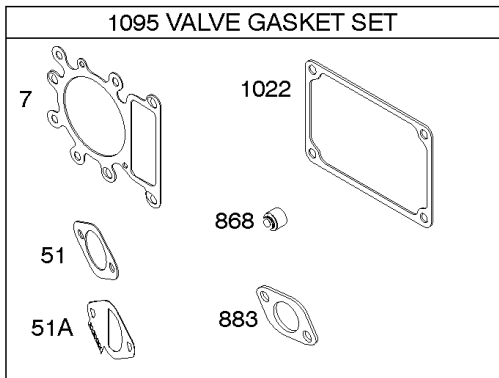

Cylinder Head, Gasket Set - Engine, Gasket Set - Valve, Intake Manifold, Valves

Mfg. No: 21R707-0063-B1

Cylinder Head, Gasket Set - Engine, Gasket Set - Valve, Intake Manifold, Valves

REF NO	PART NO	QTY	DESCRIPTION
3	391086S		SEAL, Oil -(Magneto Side)
5	796183		HEAD, Cylinder
7	273280S		GASKET, Cylinder Head
12	697110		GASKET, Crankcase -(.015" Thick)(Standard)
13	690360		SCREW -(Cylinder Head)
20	795387		SEAL, Oil -(PTO Side)
33	792868		VALVE, Exhaust -(Chrome)
34	791935		VALVE, Intake
35	691279		SPRING, Valve -(Intake)
36	691279		SPRING, Valve -(Exhaust)
42	499586		KEEPER, Valve
45	690564		TAPPET, Valve
50	592845		MANIFOLD, Intake
51	692137		GASKET, Intake
51A	796081		GASKET, Intake
53	591260		STUD -(Carburetor)
54	691148		SCREW -(Intake Manifold)
186	794873		CONNECTOR, Hose -(TEMP/MAP Sensor) (Intake Manifold)
192	691986		ADJUSTER, Rocker Arm
238	691843		CAP, Valve
337	792015		PLUG, Spark -(Resistor EMS)
337	491055S		PLUG, Spark -(Resistor)
337	691043		PLUG, Spark -(EMS)
358	796181		GASKET SET, Engine
383	19576S		WRENCH, Spark Plug
415	794903		PLUG -(TEMP/MAP Sensor) (Intake Manifold)
524	691032		SEAL, O-Ring
617	692138		SEAL, O-Ring -(Intake Manifold) (TEMP/MAP Sensor) (Intake Manifold)
635	691909		BOOT, Spark Plug
654	690958		NUT -(Carburetor)
691	692407		SEAL, Governor Shaft
830	691095		STUD, Rocker Arm
842	691031		SEAL, O-Ring -(Dipstick Tube)
850	100106		SEALANT, Liquid -(Rocker Cover Gasket and Breather Gasket)
868	690968		SEAL, Valve
883	692236		GASKET, Exhaust
914	691108		SCREW -(Rocker Cover)
1022	272475S		GASKET, Rocker Cover