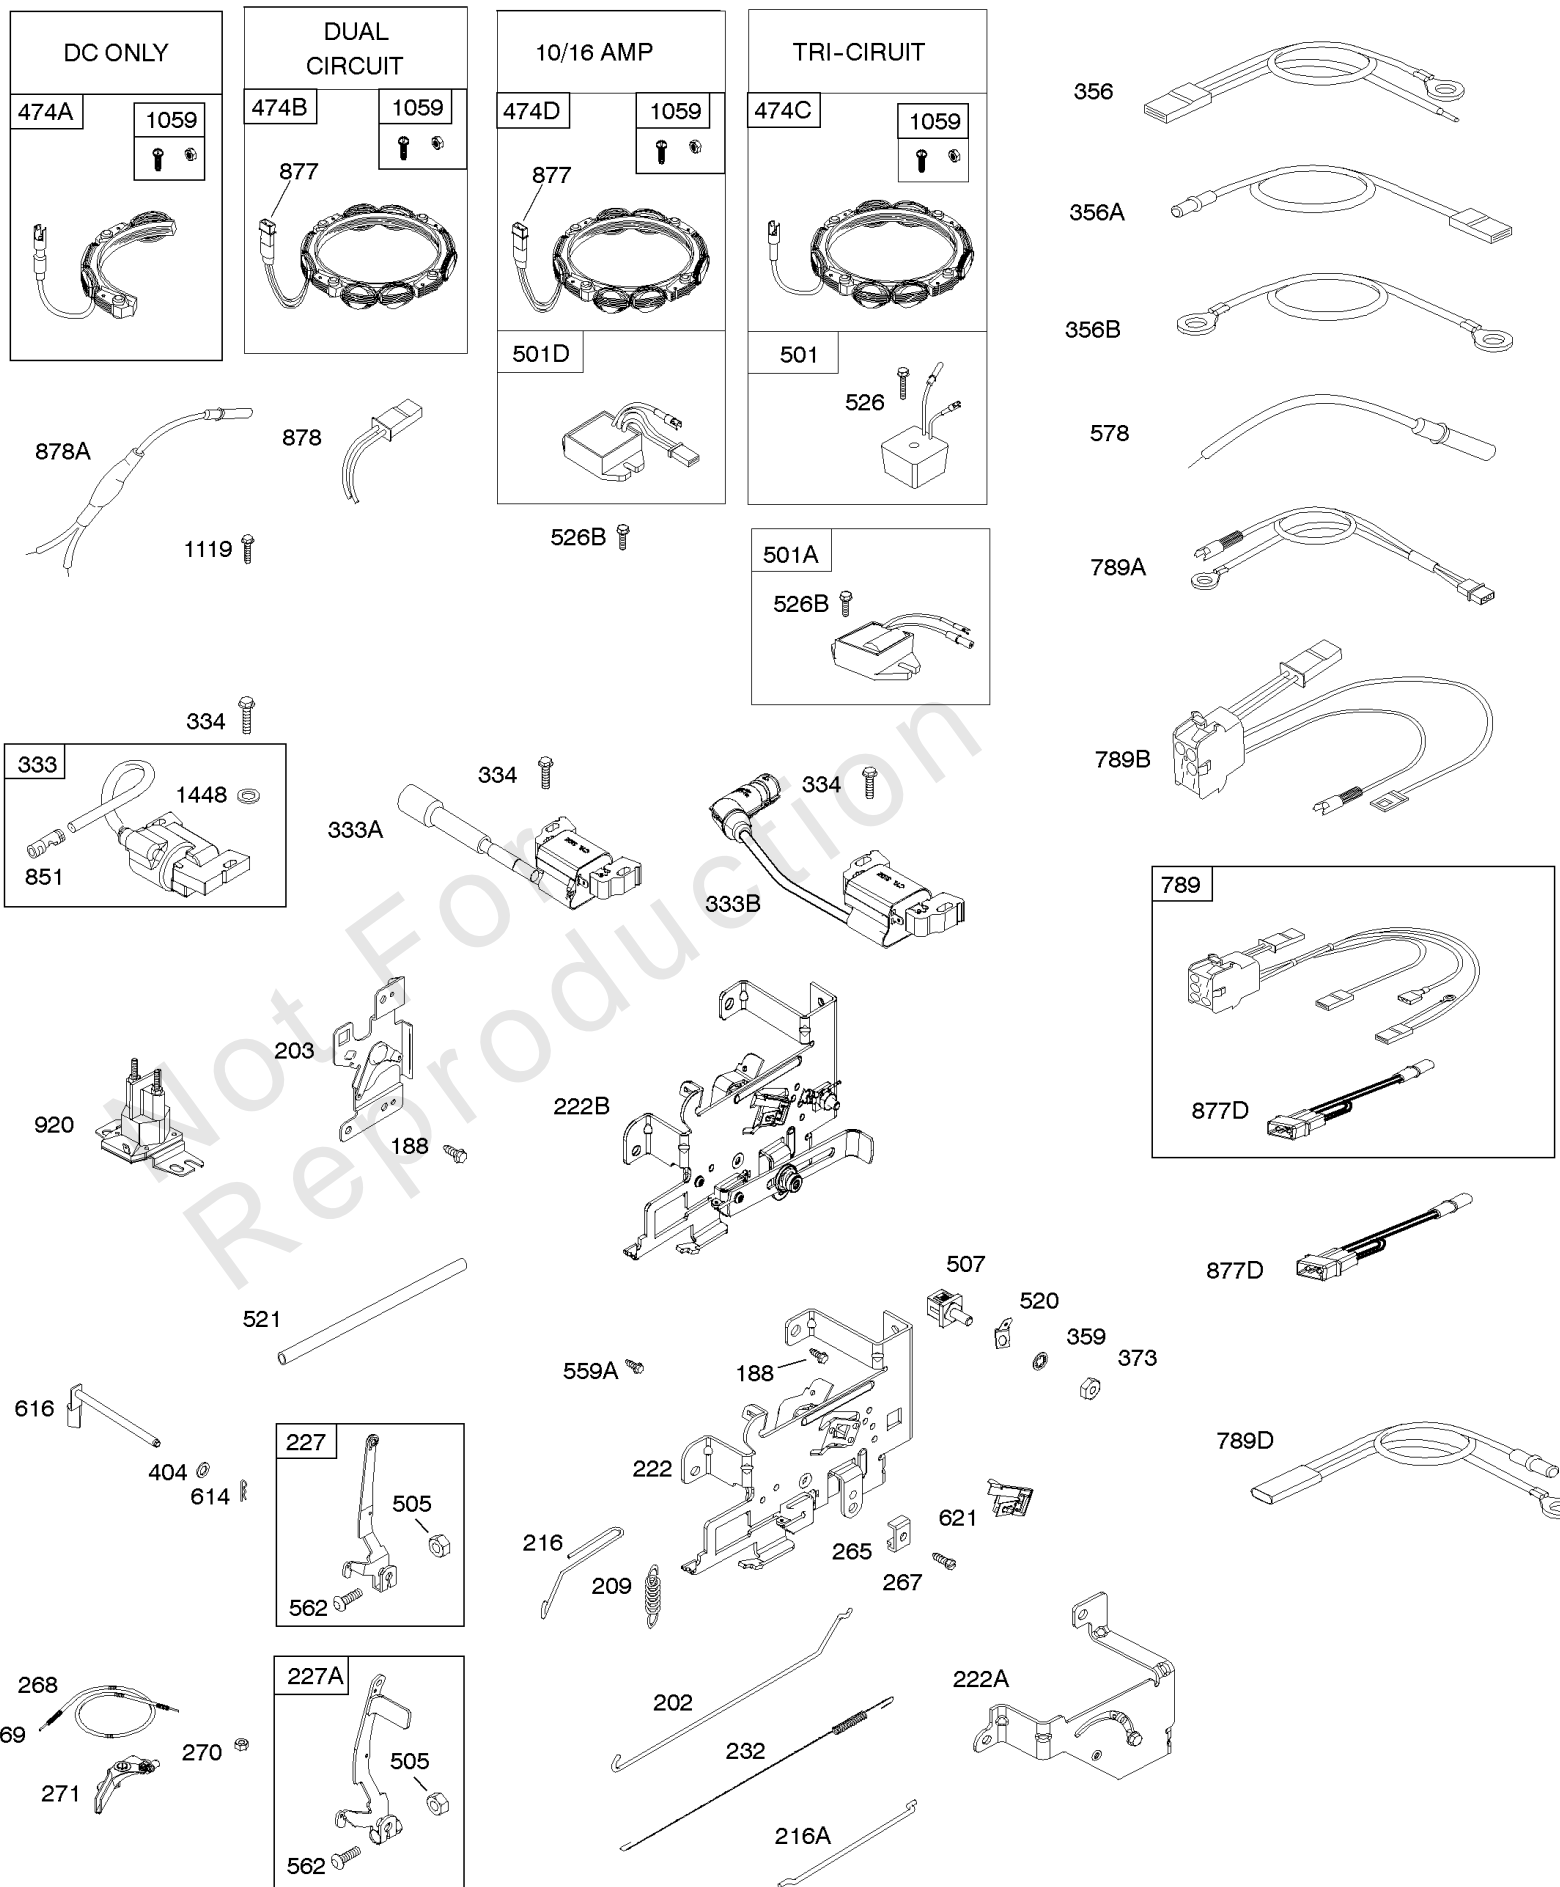

Alternator, Controls, Governor Spring, Ignition

REF NO	PART NO	QTY	DESCRIPTION
188	691693		SCREW -(Control Bracket)
202	691841		LINK, Mechanical Governor
203	691381		CRANK, Bell
209	792602		SPRING, Governor -(Red)
216	691840		LINK, Choke
216A	691281		LINK, Choke
222	694042		BRACKET, Control
227	691374		LEVER, Governor Control
232	691842		SPRING, Governor Link
265	691024		CLAMP, Casing
267	794904		SCREW -(Casing Clamp) (#10-32x.62)
267	699891		SCREW -(Casing Clamp) (#8-32x.50)
268	691025		CASING, Control Wire -(Cut To Required Length)
269	691026		WIRE, Control -(Cut To Required Length)
270	691027		NUT -(Control Wire Casing)
271	691028		LEVER, Control
333	799650		ARMATURE, Magneto -Used Before Code Date 16080900
333A	594626		ARMATURE, Magneto -Used After Code Date 16080800
334	691061		SCREW -(Magneto Armature)
356	398808		WIRE, Stop -(Cut To Required Length)
356A	697397		WIRE, Stop
356B	697089		WIRE, Stop
359	691077		WASHER -(Ground Terminal)
373	845823		NUT -(Ground Terminal)
404	691691		WASHER -(Governor Crank)
474A	592828		ALTERNATOR
501	794360		REGULATOR
505	691251		NUT -(Governor Control Lever)
507	691972		INSULATOR
520	691084		TERMINAL, Ground
521	690581		SHIELD, Cable
526	697088		SCREW -(Regulator)
526B	697348		SCREW -(Regulator)
559A	693675		SCREW -(Remote Choke Stop) (Length .419 Inches)
562	691119		BOLT -(Governor Control Lever)
578	692306		WIRE ASSEMBLY
614	691620		PIN, Cotter
616	692012		CRANK, Governor