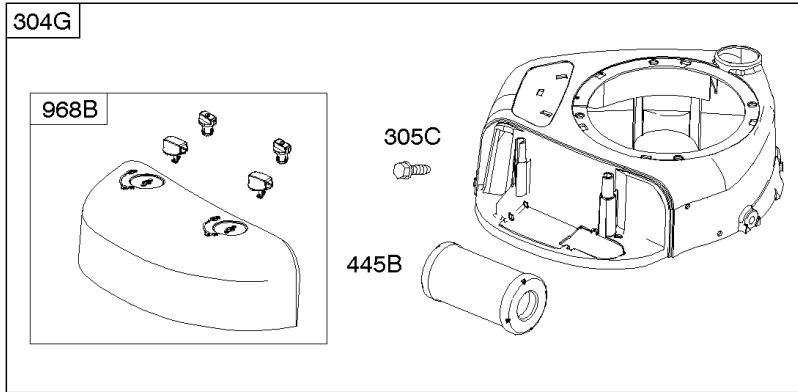

Air Cleaner, Blower Housing, Exhaust System, Fuel Supply

REF NO	PART NO	QTY	DESCRIPTION
14	790560		STUD -(Cylinder Head)
81	691178		LOCK, Muffler Screw
187	791766		LINE, Fuel -(15" Long)(Cut to Required Length)
187A	796491		LINE, Fuel -(Formed)(Cut To Required Length)
187D	791744		LINE, Fuel -(Formed)(Cut To Required Length)
187B	791805		LINE, Fuel -(Formed)(Cut To Required Length)
190	796174		SCREW -(Fuel Tank)
240	394358S		FILTER, Fuel -(White, 75 Microns)
240A	84001895		FILTER, Fuel
300A	796000		MUFFLER
300B	795997		MUFFLER
304G	591641		HOUSING, Blower -(Black-Compatible With Canister Style Filter)
305	697102		SCREW -(Blower Housing)
305B	795891		SCREW -(Blower Housing) (Blower Housing To Intake Elbow)
305C	799370		SCREW -(Blower Housing) (Used On Grommet Style Blower Housings)
346	794845		SCREW -(Spark Arrestor)
387	808656		PUMP, Fuel
431B	797901		ELBOW, Intake -(EVAP)
445B	591583		FILTER, A/C Cartridge -(Canister)
601	791850		CLAMP, Hose -(Green)
613	691416		SCREW -(Muffler)
613A	691678		SCREW -(Muffler)
613B	690297		SCREW -(Muffler)
670	796175		SPACER, Fuel Tank
676	795036		DEFLECTOR, Muffler
676A	396903		DEFLECTOR, Muffler
676B	795038		DEFLECTOR, Muffler
677	690367		SCREW -(Muffler Deflector) (#8-18 x 0.563 lg)
677	690661		SCREW -(Muffler Deflector) (#8-18 x 0.375 lg)
705	790561		NUT -(Fuel Tank)
773	796448		RETAINER
823	698941		SCREW -(Muffler Adapter)
832	790244		GUARD, Muffler
832A	595029		GUARD, Muffler
832B	706336		GUARD, Muffler
836	690367		SCREW -(Muffler Guard)