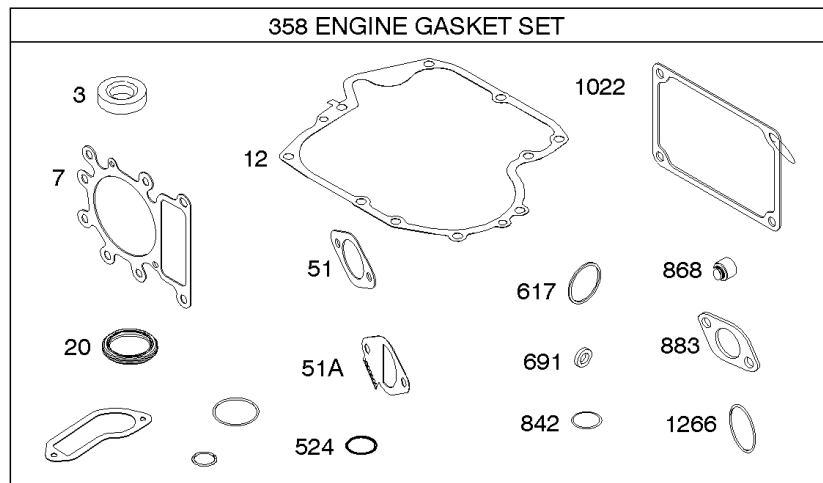

Cylinder Head, Gasket Set - Engine, Gasket Set - Valve, Intake Manifold, Valves

Mfg. No: 21R707-0063-B1

Cylinder Head, Gasket Set - Engine, Gasket Set - Valve, Intake Manifold, Valves

REF NO	PART NO	QTY	DESCRIPTION
3	391086S		SEAL, Oil -(Magneto Side)
5	796183		HEAD, Cylinder
7	273280S		GASKET, Cylinder Head
12	697110		GASKET, Crankcase -(.015" Thick)(Standard)
13	690360		SCREW -(Cylinder Head)
20	795387		SEAL, Oil -(PTO Side)
33	792868		VALVE, Exhaust -(Chrome)
34	791935		VALVE, Intake
35	691279		SPRING, Valve -(Intake)
36	691279		SPRING, Valve -(Exhaust)
42	499586		KEEPER, Valve
45	690564		TAPPET, Valve
50	592845		MANIFOLD, Intake
51	692137		GASKET, Intake
51A	796081		GASKET, Intake
53	591260		STUD -(Carburetor)
54	691148		SCREW -(Intake Manifold)
186	794873		CONNECTOR, Hose -(TEMP/MAP Sensor) (Intake Manifold)
192	691986		ADJUSTER, Rocker Arm
238	691843		CAP, Valve
337	792015		PLUG, Spark -(Resistor EMS)
337	491055S		PLUG, Spark -(Resistor)
337	691043		PLUG, Spark -(EMS)
358	796181		GASKET SET, Engine
383	19576S		WRENCH, Spark Plug
415	794903		PLUG -(TEMP/MAP Sensor) (Intake Manifold)
524	691032		SEAL, O-Ring
617	692138		SEAL, O-Ring -(Intake Manifold) (TEMP/MAP Sensor) (Intake Manifold)
635	691909		BOOT, Spark Plug
654	690958		NUT -(Carburetor)
691	692407		SEAL, Governor Shaft
830	691095		STUD, Rocker Arm
842	691031		SEAL, O-Ring -(Dipstick Tube)
850	100106		SEALANT, Liquid -(Rocker Cover Gasket and Breather Gasket)
868	690968		SEAL, Valve
883	692236		GASKET, Exhaust
914	691108		SCREW -(Rocker Cover)
1022	272475S		GASKET, Rocker Cover