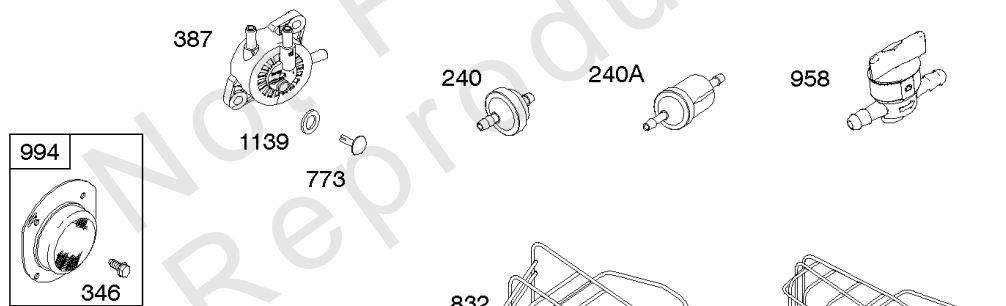

Air Cleaner, Blower Housing, Exhaust System, Fuel Supply

REF NO	PART NO	QTY	DESCRIPTION
14	790560		STUD -(Cylinder Head)
81	691178		LOCK, Muffler Screw
187	791766		LINE, Fuel -(15" Long)(Cut to Required Length)
187A	796491		LINE, Fuel -(Formed)(Cut To Required Length)
187D	791744		LINE, Fuel -(Formed)(Cut To Required Length)
187B	791805		LINE, Fuel -(Formed)(Cut To Required Length)
190	796174		SCREW -(Fuel Tank)
240	394358S		FILTER, Fuel -(White, 75 Microns)
240A	84001895		FILTER, Fuel
300A	796000		MUFFLER
300B	795997		MUFFLER
304G	591641		HOUSING, Blower -(Black-Compatible With Canister Style Filter)
305	697102		SCREW -(Blower Housing)
305B	795891		SCREW -(Blower Housing) (Blower Housing To Intake Elbow)
305C	799370		SCREW -(Blower Housing) (Used On Grommet Style Blower Housings)
346	794845		SCREW -(Spark Arrestor)
387	808656		PUMP, Fuel
431B	797901		ELBOW, Intake -(EVAP)
445B	591583		FILTER, A/C Cartridge -(Canister)
601	791850		CLAMP, Hose -(Green)
613	691416		SCREW -(Muffler)
613A	691678		SCREW -(Muffler)
613B	690297		SCREW -(Muffler)
670	796175		SPACER, Fuel Tank
676	795036		DEFLECTOR, Muffler
676A	396903		DEFLECTOR, Muffler
676B	795038		DEFLECTOR, Muffler
677	690367		SCREW -(Muffler Deflector) (#8-18 x 0.563 lg)
677	690661		SCREW -(Muffler Deflector) (#8-18 x 0.375 lg)
705	790561		NUT -(Fuel Tank)
773	796448		RETAINER
823	698941		SCREW -(Muffler Adapter)
832	790244		GUARD, Muffler
832A	595029		GUARD, Muffler
832B	706336		GUARD, Muffler
836	690367		SCREW -(Muffler Guard)