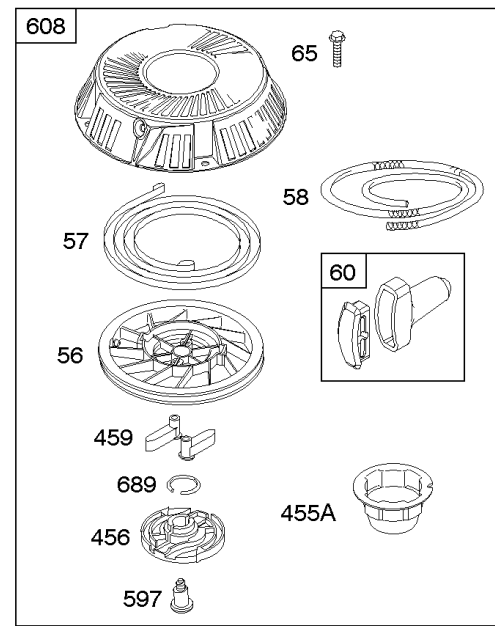

Electric & Rewind Starter, Flywheel

REF NO	PART NO	QTY	DESCRIPTION
23A	591950		FLYWHEEL
24	591757		KEY, Flywheel
37	697352		GUARD, Flywheel
37A	697626		GUARD, Flywheel
56	695129		PULLEY, Starter
57	695131		SPRING, Rewind Starter
58	695132		ROPE, Starter
60	490652		HANDLE, Starter Rope
65	690940		SCREW -(Rewind Starter)
78	691693		SCREW -(Flywheel Guard)
78A	690364		SCREW -(Flywheel Guard)
309	593934		MOTOR, Starter
310	690323		BOLT -(Starter Motor)
324	593933		SCREEN/CUP ASSEMBLY
363	19203		PULLER, Flywheel
415A	794129		COVER, Flywheel -(Cover/Retainer)
455A	796615		CUP, Flywheel -(Non Washable)
456	695128		PLATE, Pawl Friction
459	281505S		PAWL, Ratchet
462	691261		WASHER -(Starter Cable)
503	691532		STRAP, Starter
510	693699		DRIVE, Starter
513	692024		CLUTCH, Drive
563A	799359		SCREW -(Debris Screen Guard)
579	691029		NUT -(Starter Cable)
597	691696		SCREW -(Pawl Friction Plate)
608A	591606		STARTER, Rewind
689	691855		SPRING, Friction
697	791680		SCREW -(Starter Motor) (Drive Cap)
729A	691224		CLIP, Wire -(Starter Motor)
783	593935		GEAR, Pinion
797	693167		NUT -(Brush Retainer)
801	691283		CAP, Drive
802	691286		CAP, End
949A	799358		GUARD, Debris Screen
1005	796082		FAN, Flywheel
1044	698139		SCREW -(Flywheel)
1051	691265		RING, Retaining
1090	691293		RETAINER, Brush