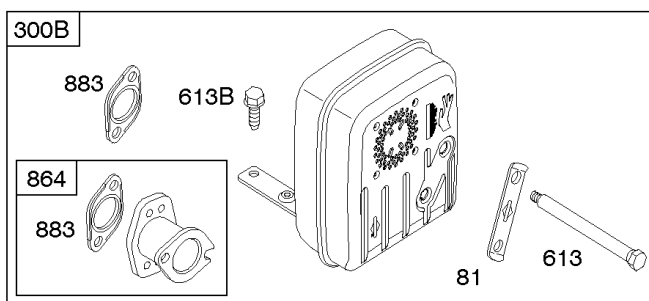

Air Cleaner, Blower Housing, Exhaust System, Fuel Supply

REF NO	PART NO	QTY	DESCRIPTION
14	790560		STUD -(Cylinder Head)
81	691178		LOCK, Muffler Screw
187	791766		LINE, Fuel -(15" Long)(Cut to Required Length)
187A	796491		LINE, Fuel -(Formed)(Cut To Required Length)
187D	791744		LINE, Fuel -(Formed)(Cut To Required Length)
187B	791805		LINE, Fuel -(Formed)(Cut To Required Length)
190	796174		SCREW -(Fuel Tank)
240	394358S		FILTER, Fuel -(White, 75 Microns)
240A	84001895		FILTER, Fuel
300A	796000		MUFFLER
300B	795997		MUFFLER
304G	591641		HOUSING, Blower -(Black-Compatible With Canister Style Filter)
305	697102		SCREW -(Blower Housing)
305B	795891		SCREW -(Blower Housing) (Blower Housing To Intake Elbow)
305C	799370		SCREW -(Blower Housing) (Used On Grommet Style Blower Housings)
346	794845		SCREW -(Spark Arrestor)
387	808656		PUMP, Fuel
431B	797901		ELBOW, Intake -(EVAP)
445B	591583		FILTER, A/C Cartridge -(Canister)
601	791850		CLAMP, Hose -(Green)
613	691416		SCREW -(Muffler)
613A	691678		SCREW -(Muffler)
613B	690297		SCREW -(Muffler)
670	796175		SPACER, Fuel Tank
676	795036		DEFLECTOR, Muffler
676A	396903		DEFLECTOR, Muffler
676B	795038		DEFLECTOR, Muffler
677	690367		SCREW -(Muffler Deflector) (#8-18 x 0.563 lg)
677	690661		SCREW -(Muffler Deflector) (#8-18 x 0.375 lg)
705	790561		NUT -(Fuel Tank)
773	796448		RETAINER
823	698941		SCREW -(Muffler Adapter)
832	790244		GUARD, Muffler
832A	595029		GUARD, Muffler
832B	706336		GUARD, Muffler
836	690367		SCREW -(Muffler Guard)