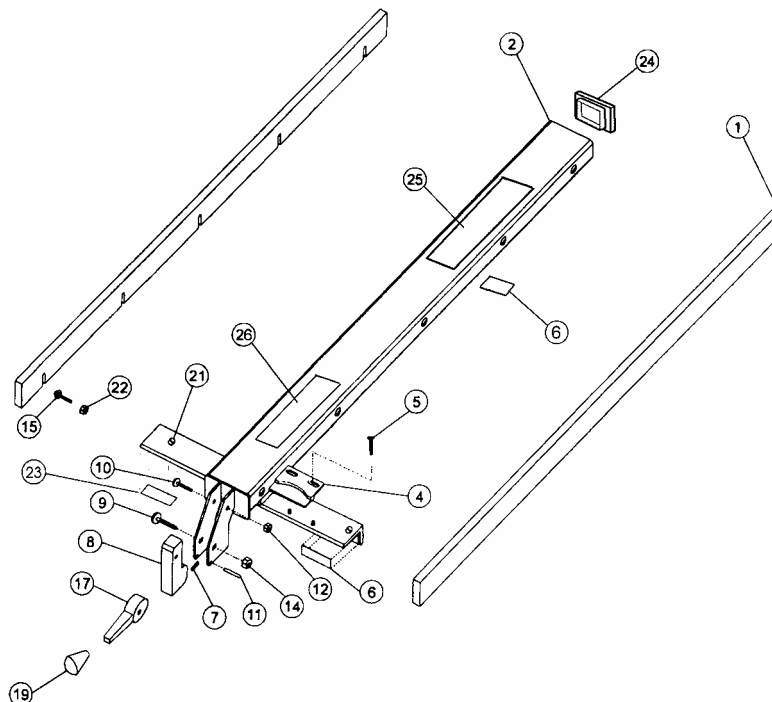

## Accu-Fence Assembly

Index No.	Part No.	Description	Size	Qty
.....	2195079	66 Basic Fence Assembly.....		1
.....	2195080	72 Basic Fence Assembly.....		1
.....	2726008	Fence Side Plate Kit (Model 66).....		1
.....		(includes two side plates & items 15, 22)		
.....	2726009	Fence Side Plate Kit (Model 72).....		1
.....		(includes two side plates & items 15, 22)		
2	2056033	Fence Body (Weld Model 66).....		1
	2056034	Fence Body (Weld Model 72).....		1
4	3312131	Clear Indicator.....		1
5	6760046	Screw.....	10-32 X 3/8	2
6	3575081	Fluoroway Pad.....		3
7	6813092	Compression Spring.....		1
8	3215301	Foot Cam.....		1
9	6715284	Screw.....	5/16-18 X 1-1/2	1
10	6714073	Screw.....	1/4-20 X 1-1/4	1
11	6626031	Spring Pin.....		1
12	6514005	Hex Nut.....	1/4	1
14	6515021	Hex Nut.....	5/16	1
15	6714264	Carriage Bolt.....	1/4-20 X 3/4 . 10 (for 66)	
.....				12 (for 72A)
17	3076232	Locking Cam.....		1
19	6430055	Knob w/ Stud.....		1
20	6626001	Spring Pin.....		1
21	6716008	Socket Set Screw.....	3/8-16 x 5/16	2
22	4000380	Lock Nut.....	1/4	10 (for 66)
.....				12 (for 72A)
23	3575080	Fluoroway pad.....		2
24	6166069	Cap Plug.....		1
25	3312341	Powermatic Logo.....		1
26	3408241	Accu-Fence Label.....		1