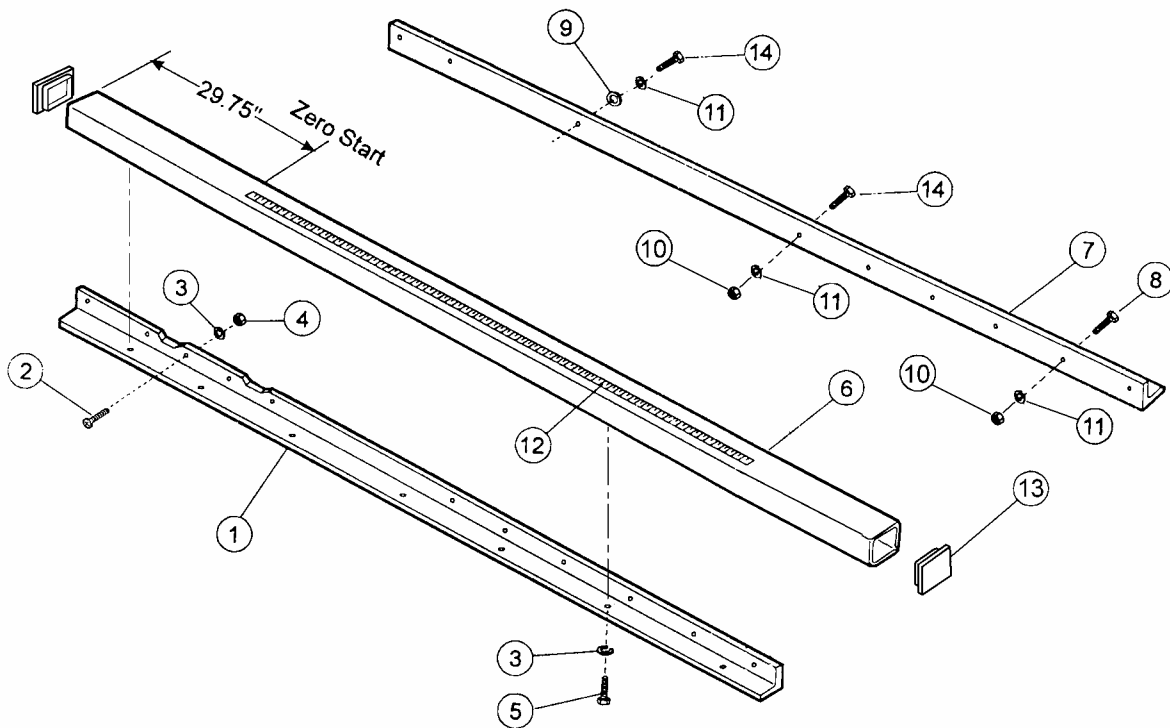

Rail Assembly

Index No.	Part No.	Description	Size	Qty
	2653031	66/72A Rail Assembly - Standard		1
	2653032	66/72A Rail Assembly - Sliding Table		1
	2653036	66/72A Rail Assembly	12L/72R	1
	2653039	66 Rail Assembly	12" left to 30" right	1
1	3653217	Front Fence Rail - Standard		1
	3653223	Front Fence Rail - Sliding Table		1
	3653237	Front Fence Rail - Short		1
2	TS-081F081	Flat Head Screw	1/4-20 X 1-1/2	10
3	TS-0720071	Lock Washer	1/4	10
4	6514005	Hex Nut	1/4	10
5	TS-0050031	Hex Cap Screw	1/4-20 X 3/4	7
6	3254010	Front Fence Guide - Standard		1
	3254015	Front Fence Guide - Sliding Table		1
	3254022	Front Fence Guide - Short		1
7	3653218	Back Fence Rail - Standard		1
	3653224	Back Fence Rail, Sliding Table		1
	3653238	Back Fence Rail - Short		1
8	6715284	Screw	5/16-18 X 1-1/4	8
9	6861205	Flat Washer	5/16	8
10	6515007	Hex Nut	5/16	8
11	6861255	Lock Washer	5/16	8
12	6687008	Scale	53" L X 3/4" W	1
	6687013	Scale	32" L x 3/4" W	1
13	6166069	Cap Plug		2
14	TS-0051041	Hex Cap Screw	5/16-18 X 7/8	2
	2405120	Hardware Kit (<i>not shown</i>)		1