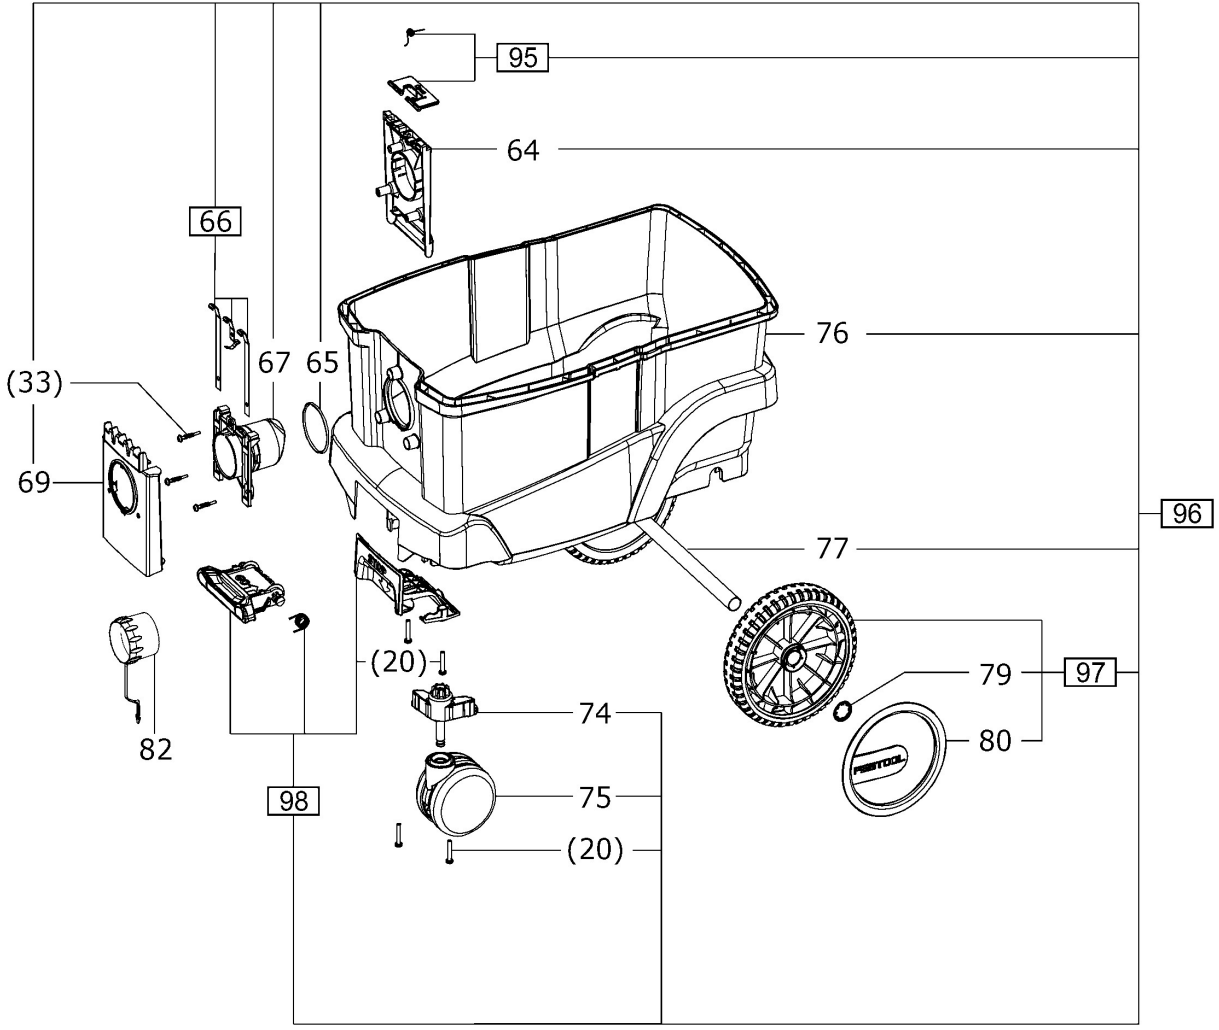

202402 - CT 48 E HEPA 120V FL

<b>Pos</b>	<b>Part No.</b>	<b>Description</b>	<b>Quantity</b>
1	452450	Raised-head screw 3,5 x 14 mm	4
2	704570	Socket USA	1
3	499491	Cable harness	1
4	476004	Cheese head screw	2
5	496234	Cover	1
7	496249	Rotary knob CT/CTL/CTM/CTH	2
9	496247	Rotary knob auto/man/off	1
10	452051	O-ring	1
11	452452	Flat head screw M4 x 8	2
12	496297	Screen CTL	1
13	201792	Conversion kit CT 26/36	1
14	200599	Board segment	3
15	200628	Cable harness	1
16	202317	Electronic 120V	1
17	496236	Clamp	1
18	204040	Hood	1
19	474911	Cheese head screw	5
20	452447	Raised-head screw 5,0 x 30 mm	20
21	477819	Protective grating USA	1
22	496238	Housing insert	1
23	496244	Grip	1
24	496243	Housing	1
25	203722	Cable holder	1
26	476795	Raised-head screw	2
27	200857	Cable with plug	1
28	200590	Inlet bush	1
29	200586	Cable clamp	1
30	496250	Suction hood	1
31	496252	Cable harness CT/CTL	1
32	496773	Flexible lead pack AUS / USA	1
33	467456	Raised-head screw	6
34	201007	Container seal	1
35	496255	Filter holder	1
36	201875	Filter housing	1
37	201975	Cover	1
38	496258	Noise insulation	1
39	200584	Cable bushing	1
40	200822	Cable harness	1
41	496262	Clamp	2
44	496270	Turbine 120V	1
45	496269	Carbon set 100-120V	1
46	496256	Seal kit	1
51	200889	Cable harness	1
52	200855	Holder	1
52	200887	Holder	1
53	200854	Dampening ring	1
54	200874	Solenoid	1
55	200853	Magnetic holder	1
56	201004	Spring	1