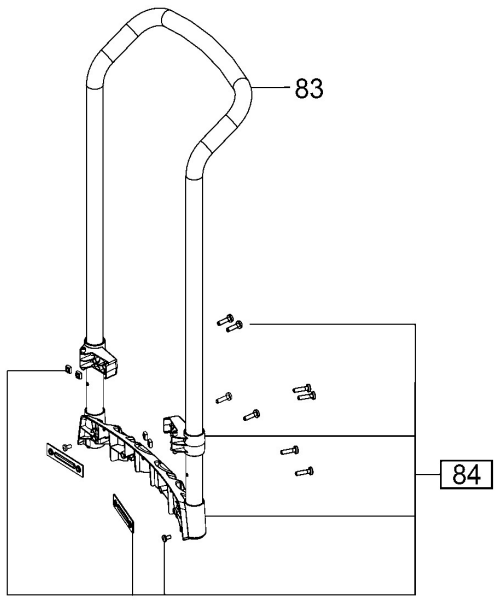

202402 - CT 48 E HEPA 120V FL

<b>Pos</b>	<b>Part No.</b>	<b>Description</b>	<b>Quantity</b>
1	452450	Raised-head screw 3,5 x 14 mm	4
2	704570	Socket USA	1
3	499491	Cable harness	1
4	476004	Cheese head screw	2
5	496234	Cover	1
7	496249	Rotary knob CT/CTL/CTM/CTH	2
9	496247	Rotary knob auto/man/off	1
10	452051	O-ring	1
11	452452	Flat head screw M4 x 8	2
12	496297	Screen CTL	1
13	201792	Conversion kit CT 26/36	1
14	200599	Board segment	3
15	200628	Cable harness	1
16	202317	Electronic 120V	1
17	496236	Clamp	1
18	204040	Hood	1
19	474911	Cheese head screw	5
20	452447	Raised-head screw 5,0 x 30 mm	20
21	477819	Protective grating USA	1
22	496238	Housing insert	1
23	496244	Grip	1
24	496243	Housing	1
25	203722	Cable holder	1
26	476795	Raised-head screw	2
27	200857	Cable with plug	1
28	200590	Inlet bush	1
29	200586	Cable clamp	1
30	496250	Suction hood	1
31	496252	Cable harness CT/CTL	1
32	496773	Flexible lead pack AUS / USA	1
33	467456	Raised-head screw	6
34	201007	Container seal	1
35	496255	Filter holder	1
36	201875	Filter housing	1
37	201975	Cover	1
38	496258	Noise insulation	1
39	200584	Cable bushing	1
40	200822	Cable harness	1
41	496262	Clamp	2
44	496270	Turbine 120V	1
45	496269	Carbon set 100-120V	1
46	496256	Seal kit	1
51	200889	Cable harness	1
52	200855	Holder	1
52	200887	Holder	1
53	200854	Dampening ring	1
54	200874	Solenoid	1
55	200853	Magnetic holder	1
56	201004	Spring	1