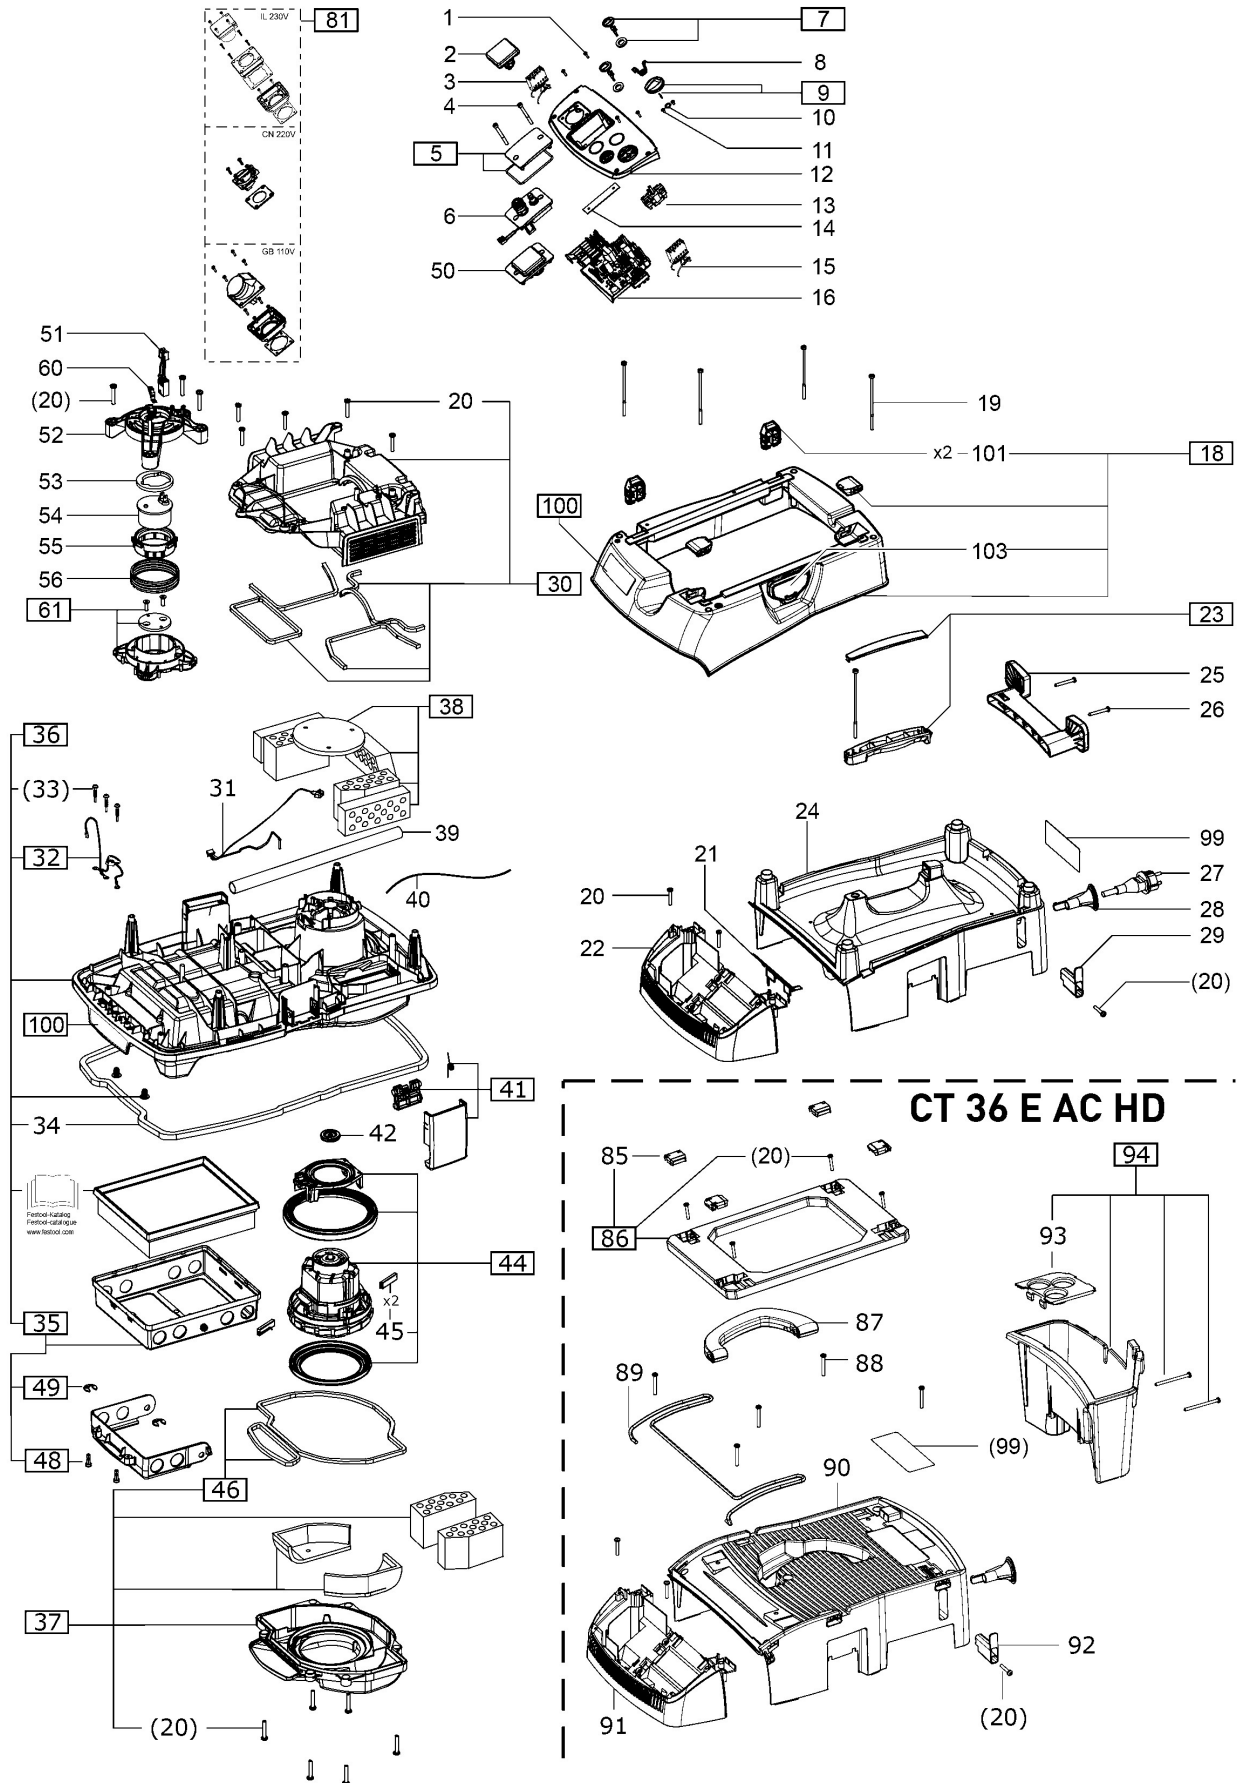

202402 - CT 48 E HEPA 120V FL

<b>Pos</b>	<b>Part No.</b>	<b>Description</b>	<b>Quantity</b>
1	452450	Raised-head screw 3,5 x 14 mm	4
2	704570	Socket USA	1
3	499491	Cable harness	1
4	476004	Cheese head screw	2
5	496234	Cover	1
7	496249	Rotary knob CT/CTL/CTM/CTH	2
9	496247	Rotary knob auto/man/off	1
10	452051	O-ring	1
11	452452	Flat head screw M4 x 8	2
12	496297	Screen CTL	1
13	201792	Conversion kit CT 26/36	1
14	200599	Board segment	3
15	200628	Cable harness	1
16	202317	Electronic 120V	1
17	496236	Clamp	1
18	204040	Hood	1
19	474911	Cheese head screw	5
20	452447	Raised-head screw 5,0 x 30 mm	20
21	477819	Protective grating USA	1
22	496238	Housing insert	1
23	496244	Grip	1
24	496243	Housing	1
25	203722	Cable holder	1
26	476795	Raised-head screw	2
27	200857	Cable with plug	1
28	200590	Inlet bush	1
29	200586	Cable clamp	1
30	496250	Suction hood	1
31	496252	Cable harness CT/CTL	1
32	496773	Flexible lead pack AUS / USA	1
33	467456	Raised-head screw	6
34	201007	Container seal	1
35	496255	Filter holder	1
36	201875	Filter housing	1
37	201975	Cover	1
38	496258	Noise insulation	1
39	200584	Cable bushing	1
40	200822	Cable harness	1
41	496262	Clamp	2
44	496270	Turbine 120V	1
45	496269	Carbon set 100-120V	1
46	496256	Seal kit	1
51	200889	Cable harness	1
52	200855	Holder	1
52	200887	Holder	1
53	200854	Dampening ring	1
54	200874	Solenoid	1
55	200853	Magnetic holder	1
56	201004	Spring	1