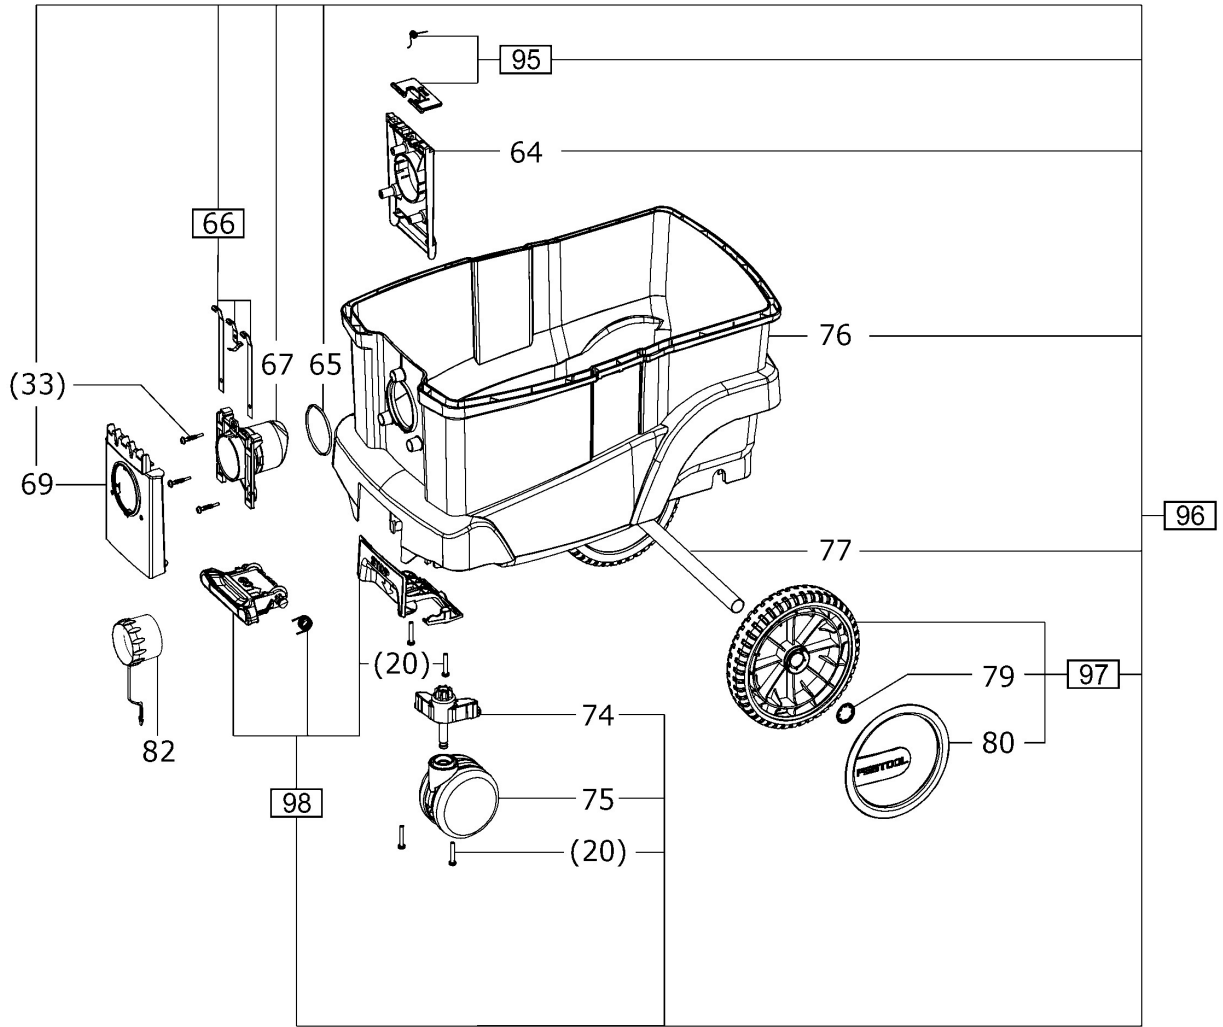

202399 - CT 36 E HEPA 120V FL

Pos	Part No.	Description	Quantity
1	452450	Raised-head screw 3,5 x 14 mm	4
2	704570	Socket USA	1
3	499491	Cable harness	1
4	476004	Cheese head screw	2
5	496234	Cover	1
7	496249	Rotary knob CT/CTL/CTM/CTH	2
8	201005	Catch spring	1
9	496247	Rotary knob auto/man/off	1
10	452051	O-ring	1
11	452452	Flat head screw M4 x 8	2
12	496297	Screen CTL	1
13	201792	Conversion kit CT 26/36	1
14	200599	Board segment	3
15	200628	Cable harness	1
16	202317	Electronic 120V	1
17	496236	Clamp	1
18	204040	Hood	1
19	474911	Cheese head screw	5
20	452447	Raised-head screw 5,0 x 30 mm	20
21	477819	Protective grating USA	1
22	496238	Housing insert	1
23	496244	Grip	1
24	496243	Housing	1
25	203722	Cable holder	1
26	476795	Raised-head screw	2
27	200857	Cable with plug	1
28	200590	Inlet bush	1
29	200586	Cable clamp	1
30	496250	Suction hood	1
31	496252	Cable harness CT/CTL	1
32	496773	Flexible lead pack AUS / USA	1
33	467456	Raised-head screw	6
34	201007	Container seal	1
35	496255	Filter holder	1
36	201875	Filter housing	1
37	201975	Cover	1
38	496258	Noise insulation	1
39	200584	Cable bushing	1
40	200822	Cable harness	1
41	496262	Clamp	2
44	496270	Turbine 120V	1
45	496269	Carbon set 100-120V	1
46	496256	Seal kit	1
51	200889	Cable harness	1
52	200855	Holder	1
52	200887	Holder	1
53	200854	Dampening ring	1
54	200874	Solenoid	1
55	200853	Magnetic holder	1