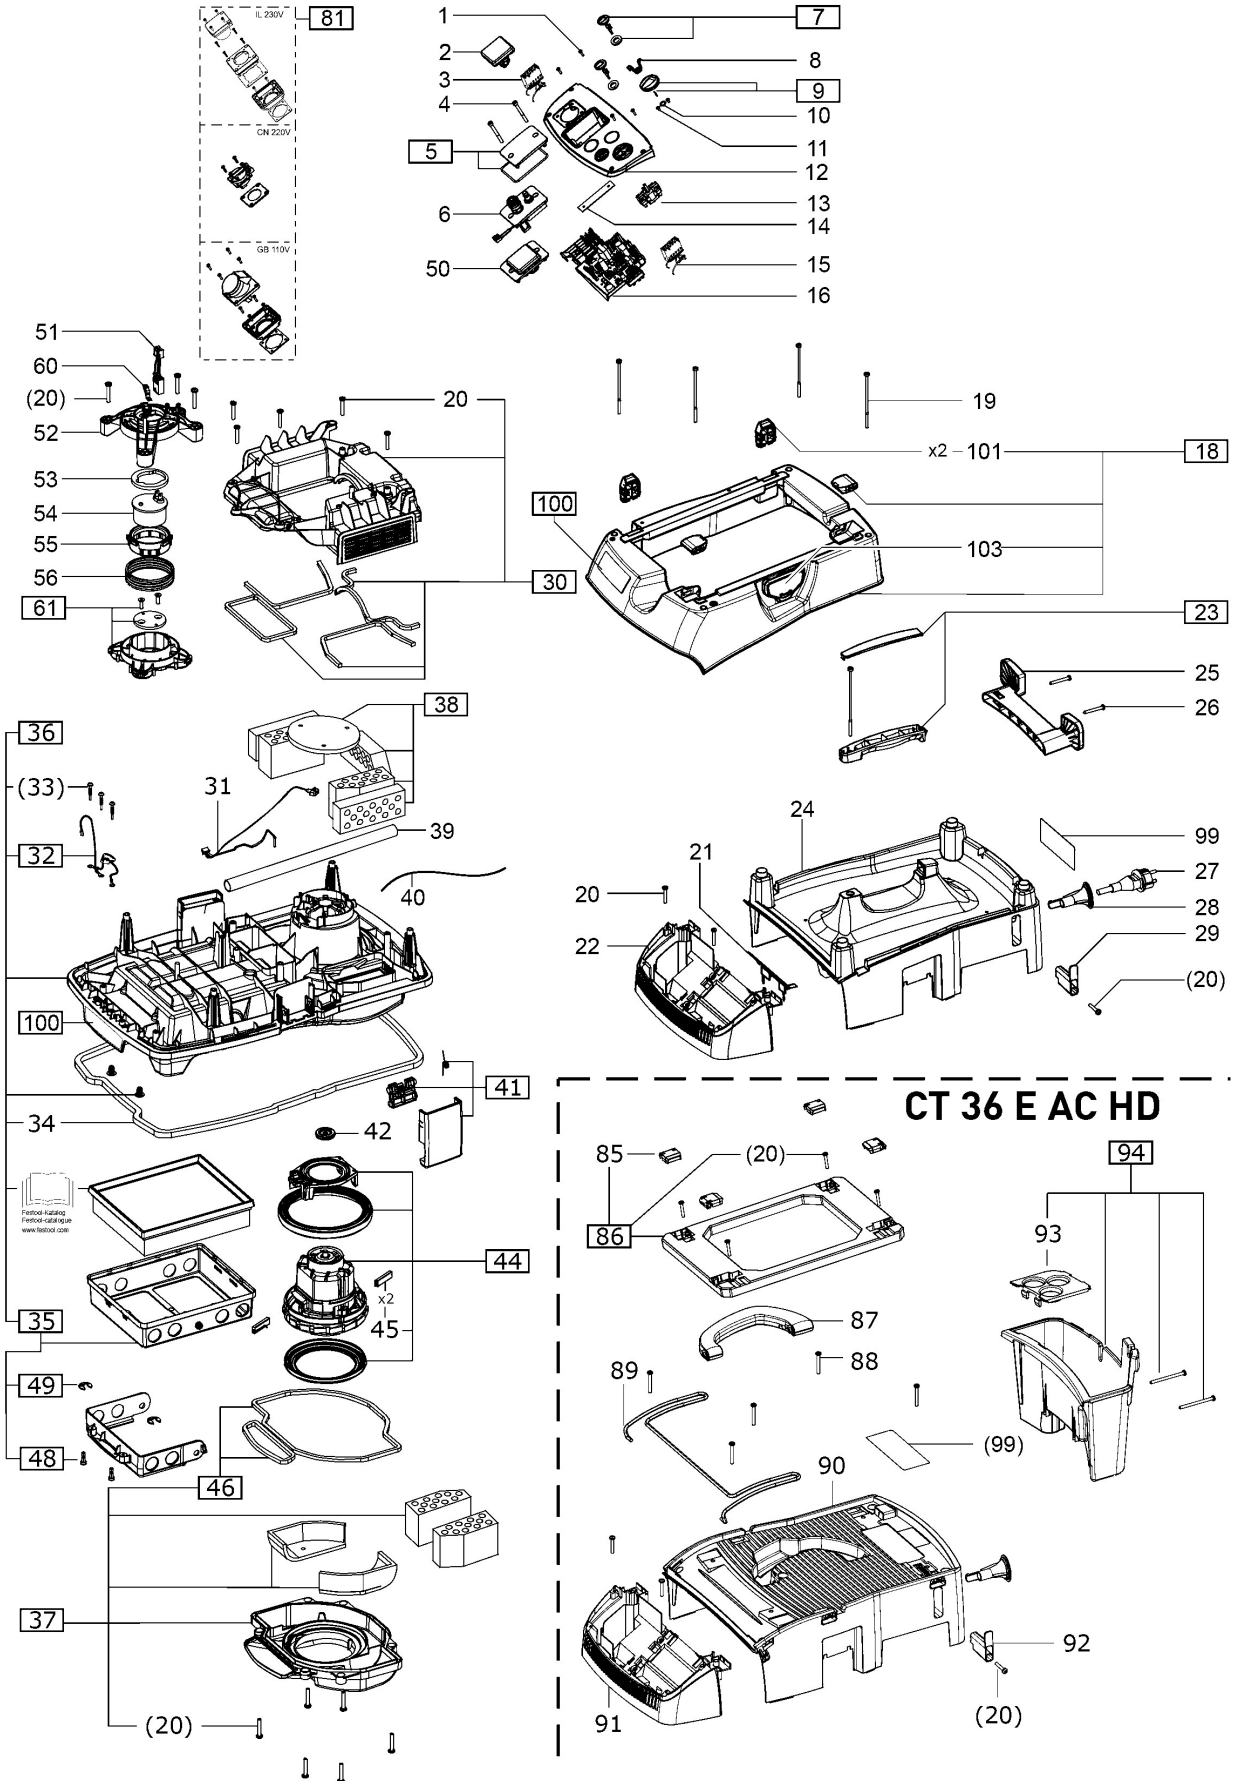

202399 - CT 36 E HEPA 120V FL

Pos	Part No.	Description	Quantity
1	452450	Raised-head screw 3,5 x 14 mm	4
2	704570	Socket USA	1
3	499491	Cable harness	1
4	476004	Cheese head screw	2
5	496234	Cover	1
7	496249	Rotary knob CT/CTL/CTM/CTH	2
8	201005	Catch spring	1
9	496247	Rotary knob auto/man/off	1
10	452051	O-ring	1
11	452452	Flat head screw M4 x 8	2
12	496297	Screen CTL	1
13	201792	Conversion kit CT 26/36	1
14	200599	Board segment	3
15	200628	Cable harness	1
16	202317	Electronic 120V	1
17	496236	Clamp	1
18	204040	Hood	1
19	474911	Cheese head screw	5
20	452447	Raised-head screw 5,0 x 30 mm	20
21	477819	Protective grating USA	1
22	496238	Housing insert	1
23	496244	Grip	1
24	496243	Housing	1
25	203722	Cable holder	1
26	476795	Raised-head screw	2
27	200857	Cable with plug	1
28	200590	Inlet bush	1
29	200586	Cable clamp	1
30	496250	Suction hood	1
31	496252	Cable harness CT/CTL	1
32	496773	Flexible lead pack AUS / USA	1
33	467456	Raised-head screw	6
34	201007	Container seal	1
35	496255	Filter holder	1
36	201875	Filter housing	1
37	201975	Cover	1
38	496258	Noise insulation	1
39	200584	Cable bushing	1
40	200822	Cable harness	1
41	496262	Clamp	2
44	496270	Turbine 120V	1
45	496269	Carbon set 100-120V	1
46	496256	Seal kit	1
51	200889	Cable harness	1
52	200855	Holder	1
52	200887	Holder	1
53	200854	Dampening ring	1
54	200874	Solenoid	1
55	200853	Magnetic holder	1