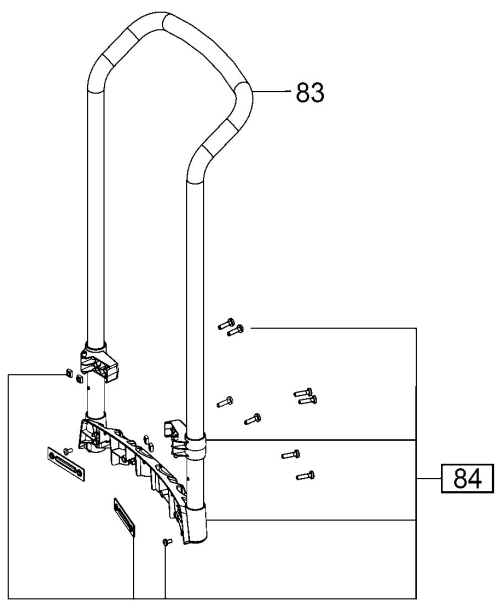

202399 - CT 36 E HEPA 120V FL

Pos	Part No.	Description	Quantity
1	452450	Raised-head screw 3,5 x 14 mm	4
2	704570	Socket USA	1
3	499491	Cable harness	1
4	476004	Cheese head screw	2
5	496234	Cover	1
7	496249	Rotary knob CT/CTL/CTM/CTH	2
8	201005	Catch spring	1
9	496247	Rotary knob auto/man/off	1
10	452051	O-ring	1
11	452452	Flat head screw M4 x 8	2
12	496297	Screen CTL	1
13	201792	Conversion kit CT 26/36	1
14	200599	Board segment	3
15	200628	Cable harness	1
16	202317	Electronic 120V	1
17	496236	Clamp	1
18	204040	Hood	1
19	474911	Cheese head screw	5
20	452447	Raised-head screw 5,0 x 30 mm	20
21	477819	Protective grating USA	1
22	496238	Housing insert	1
23	496244	Grip	1
24	496243	Housing	1
25	203722	Cable holder	1
26	476795	Raised-head screw	2
27	200857	Cable with plug	1
28	200590	Inlet bush	1
29	200586	Cable clamp	1
30	496250	Suction hood	1
31	496252	Cable harness CT/CTL	1
32	496773	Flexible lead pack AUS / USA	1
33	467456	Raised-head screw	6
34	201007	Container seal	1
35	496255	Filter holder	1
36	201875	Filter housing	1
37	201975	Cover	1
38	496258	Noise insulation	1
39	200584	Cable bushing	1
40	200822	Cable harness	1
41	496262	Clamp	2
44	496270	Turbine 120V	1
45	496269	Carbon set 100-120V	1
46	496256	Seal kit	1
51	200889	Cable harness	1
52	200855	Holder	1
52	200887	Holder	1
53	200854	Dampening ring	1
54	200874	Solenoid	1
55	200853	Magnetic holder	1