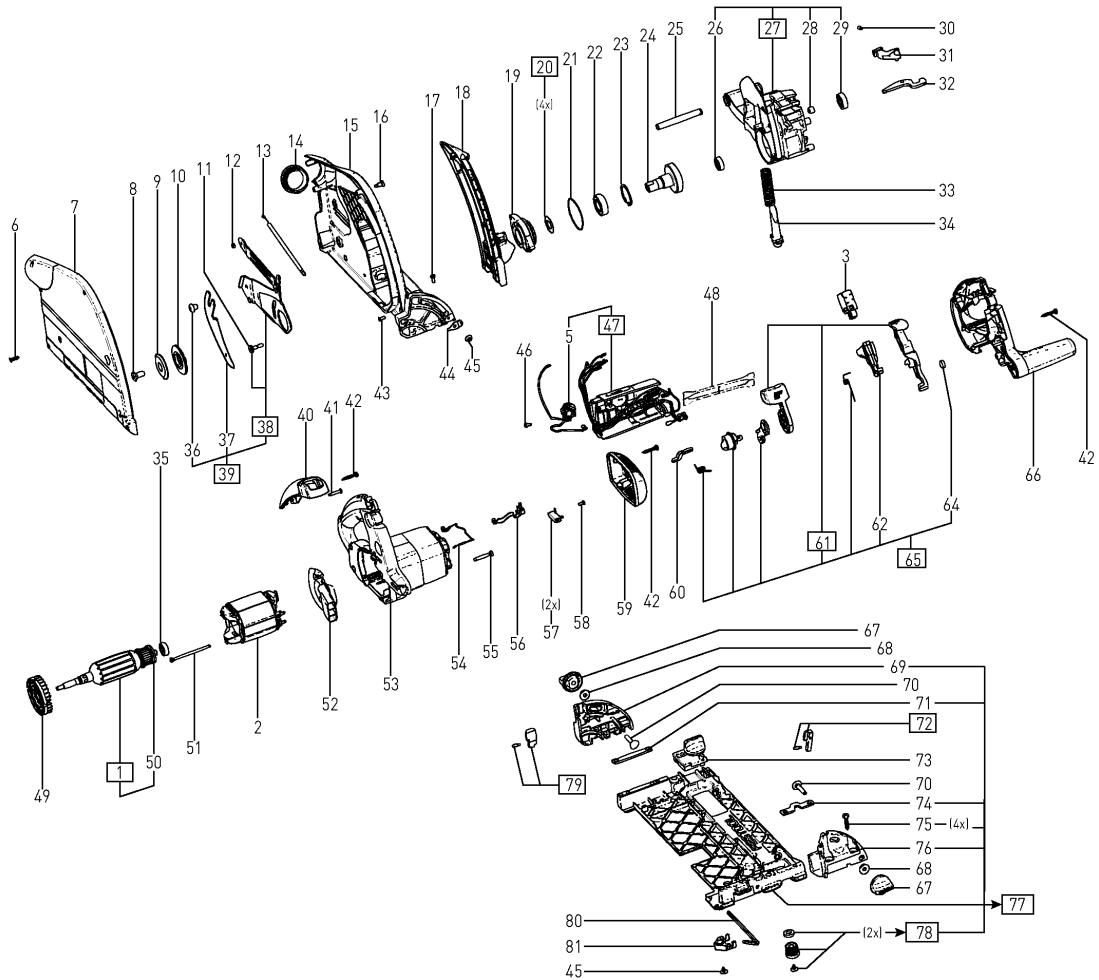

201151 - TS 75 EQ-F 120V

Pos	Part No.	Description	Quantity
1	493244	Armature 110-120V	1
2	493245	Field assembly	1
3	491703	Switch 230 V	1
5	491725	Socket housing 120V	1
6	400710	Screw 4,0 x 15 mm	5
7	493251	Cover	1
8	459186	Flat head screw M8 x 18	1
9	492216	Counter flange	1
10	492217	Clamping flange	1
11	477276	Flange bolt	2
12	200715	Hexagon nut M4	1
13	467673	Draw spring	1
14	202096	Angle piece CLEANTEC	1
15	706465	Protective cover	1
16	464228	Flange bolt	1
17	400691	Raised-head screw 4,0 x 12 mm	2
18	10019595	Depth adjuster	1
19	464226	Bearing flange	1
20	493254	Spring washer	1
21	464227	O-ring 52 x 1,5 mm	1
22	203775	Ball bearing	1
23	771483	Snap ring	1
24	496042	Gear	1
25	464215	Bolt	1
26	228715	Ball bearing	1
27	493255	Gear housing	1
28	469074	Needle sleeve	1
29	228798	Ball bearing	1
30	459225	Pressure spring	1
31	464238	Detent lever	1
32	464239	Lever	1
33	464216	Pressure spring	1
34	464217	Mandrel	1
35	401525	Ball bearing	1
36	400607	Raised-head screw M8 x 8	1
37	464232	Spacer wedge	1
38	496038	Holder	1
39	496039	Holder	1
40	459226	Soft handle	1
41	228567	Raised-head screw 4,0 x 20 mm	1
42	400695	Raised-head screw 4,0 x 25 mm	8
43	400014	Flat head screw 4,0 x 10 mm	6
44	459215	Indicator	1
45	400688	Raised-head screw 3,5 x 8 mm	2
46	219031	Raised-head screw 3,5 x 10 mm	2
47	492773	Electronic 120V	1
48	492775	Set of flexible leads 120V	1
49	465072	Fan	1
50	488965	Solenoid ring	1