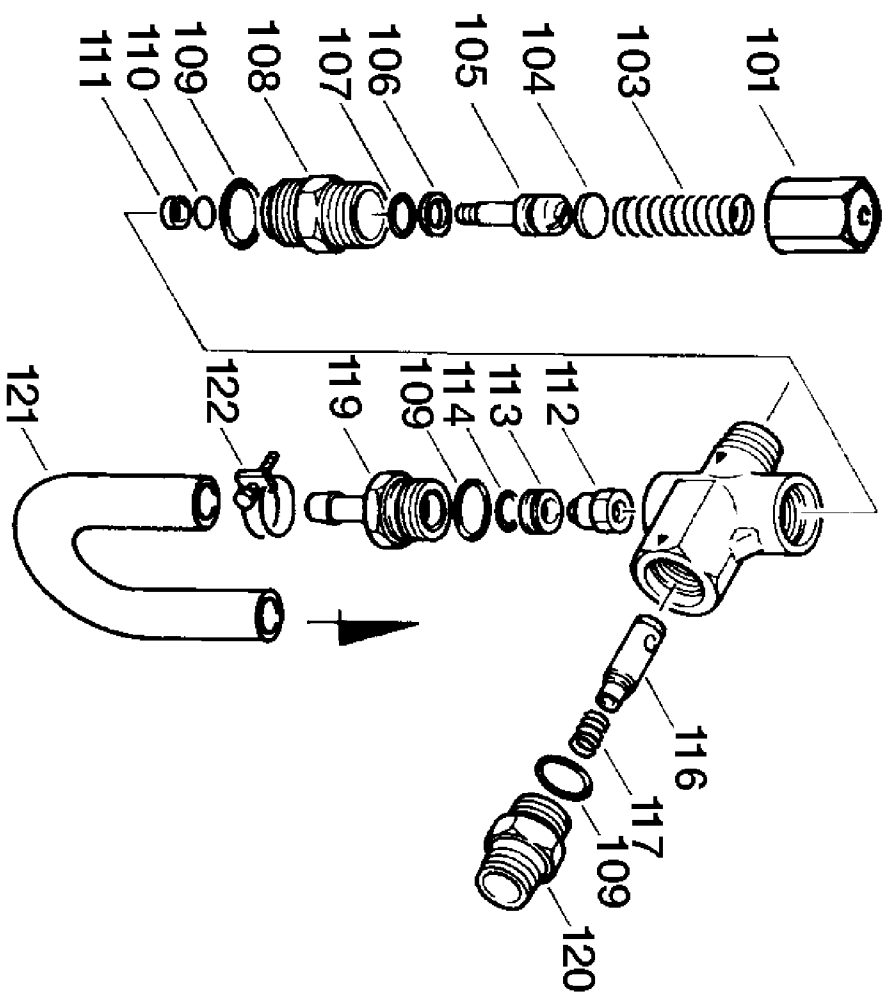

15667 Seal Kit

Note: The cotter pins in this kit are optional.

P142

15048 Inlet Valve Kit

Note: The cotter pins in this kit are optional.

Parts List for 2004CWHG Type 0

Item Number	Part Number	Description	Qty Required
1	15667	KIT SEAL	1
2	P142	KIT VALVE CAT 34052	1
3	000000-00	No Longer Available	1
4	000000-00	No Longer Available	1
4	V131	UNLOADER CAT 7500XS	1
5	P260	CAP OIL CAT 45690	1
6	P186	ORING CAT 14179	1
7	A03527	PLUG DRAIN CAT 44842	1
8	000000-00	No Longer Available	1
9	000000-00	No Longer Available	1
10	000000-00	No Longer Available	1
11	P262	SEAL SIGHTGLASS OIL	1
12	92241	GAUGE	1
13	15670	ROD CONNECTING CAT	1
14	000000-00	No Longer Available	1
15	000000-00	No Longer Available	1
16	000000-00	No Longer Available	1
17	000000-00	No Longer Available	1
18	000000-00	No Longer Available	1
19	000000-00	No Longer Available	1
20	000000-00	No Longer Available	1
21	000000-00	No Longer Available	1
22	000000-00	No Longer Available	1
23	000000-00	No Longer Available	1
24	000000-00	No Longer Available	1
25	000000-00	No Longer Available	1
26	000000-00	No Longer Available	1