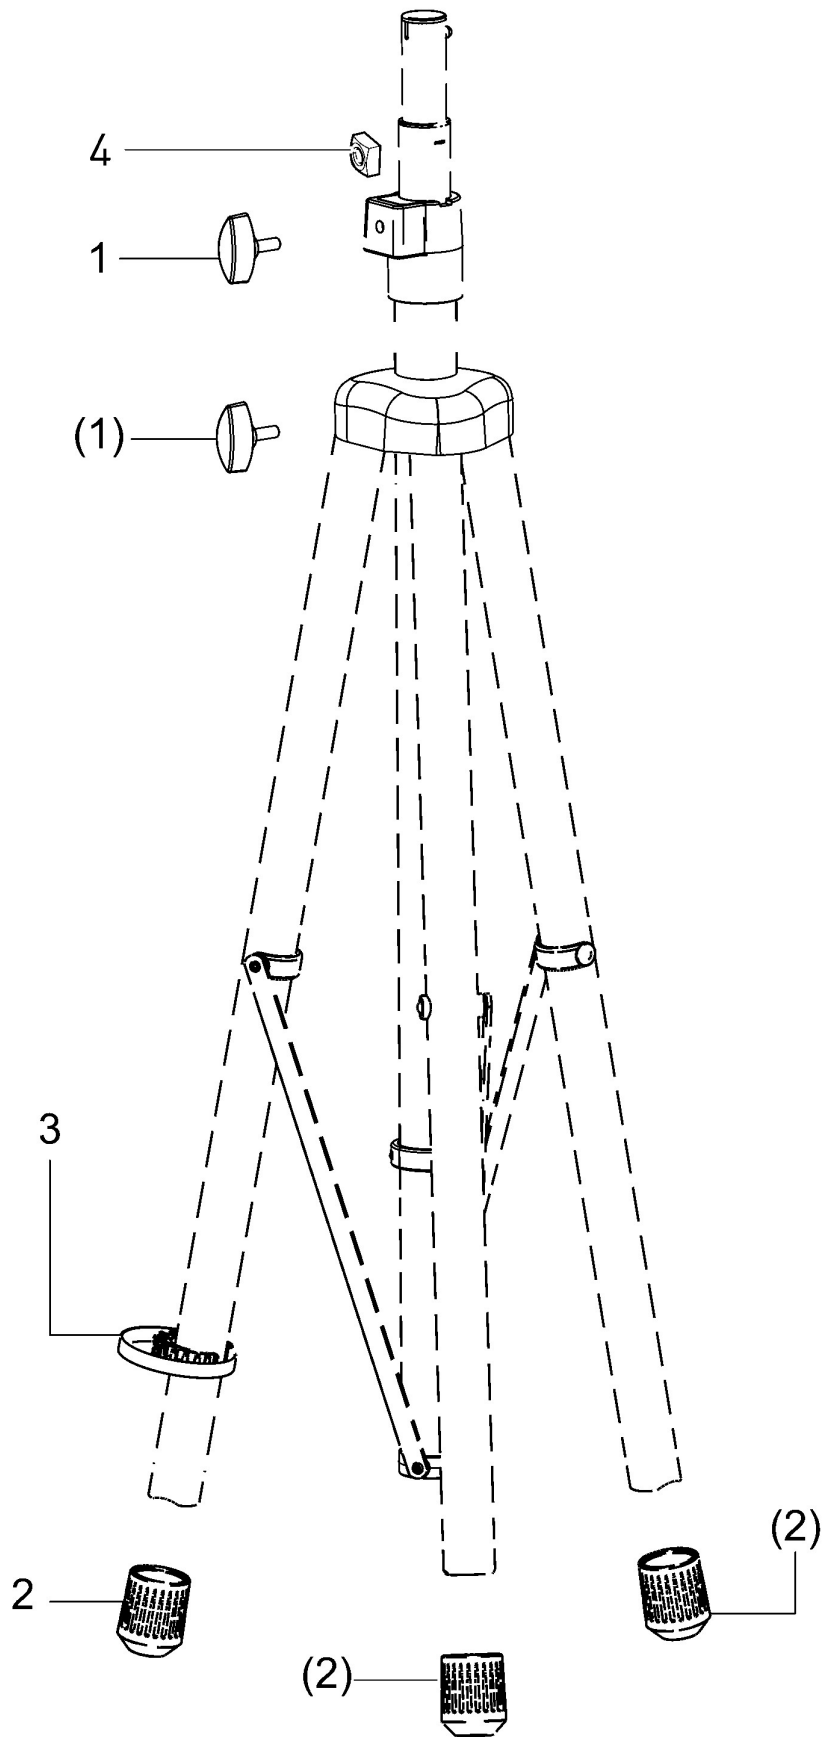

200038 - Tripod

| Pos | Part No. | Description | Quantity |
|------------|-----------------|--------------------|-----------------|
| 1 | 707855 | Rotary knob | 2 |
| 2 | 707857 | Rubber pedal | 3 |
| 3 | 708143 | Terminal | 1 |
| 4 | 722011 | Square nut | 1 |