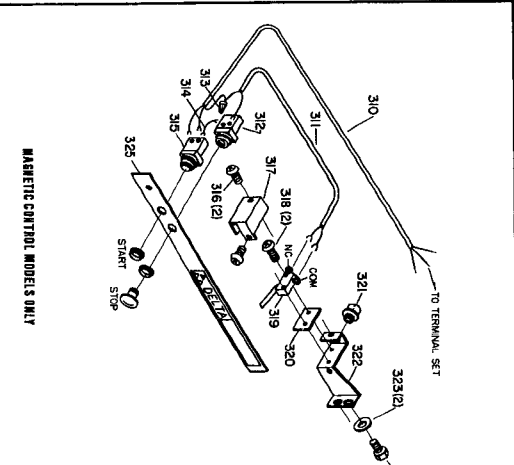

**8" X 14"
HORIZONTAL BANDSAW**

HBS-6
Part No. 1340231
Revised: 12/15/97

SERVICE PARTS FOR 20-707 ELECTRICAL KIT (230 VOLT, SINGLE PHASE LVC)	
BAND SAW DRIVE MOTOR	82-040
COOLANT PUMP	20-711
MOTOR STARTER	52-704
HEATER	587-00-001-0333
START SWITCH	1341187
STOP SWITCH	1341189
LIMIT SWITCH	1341194

	SERVICE PARTS FOR 20-709 ELECTRICAL KIT (200 VOLTS, THREE PHASE)	SERVICE PARTS FOR 20-718 ELECTRICAL KIT (480 VOLTS, THREE PHASE)	SERVICE PARTS FOR 20-708 ELECTRICAL KIT (230 VOLTS, THREE PHASE)
BAND SAW DRIVE MOTOR	86-047	86-040	86-040
COOLANT PUMP	20-711	20-712	20-711
COOLANT PUMP TRANSFORMER	NONE	1201943	NONE
MOTOR STARTER	52-702	52-702	52-702
HEATER	587-00-001-0331	587-00-001-0321	587-00-001-0329
START SWITCH	1341187	1341187	1341187
STOP SWITCH	1341189	1341189	1341189
LIMIT SWITCH	1341194	1341194	1341194

SERVICE PARTS FOR 20-719 ELECTRICAL KIT	
BAND SAW DRIVE MOTOR	1341236
COOLANT PUMP	20-711
TOGGLE SWITCH	438-01-017-0176
DUPLEX OUTLET	1341203
CIRCUIT BREAKER	1341257

MAGNETIC CONTROL MODELS ONLY

MANUAL CONTROL MODELS ONLY

Parts List for 20-716 Type 1

Item Number	Part Number	Description	Qty Required
232	000000-00	No Longer Available	1
233	1246014	CAP SCREW	3
234	1340991	OUTPUT SHAFT	1
235	1341043	KNOB	1
236	1341248	NUT	1
237	491956-00	WASHER	1
238	1341053	PULLEY COVER ASSY	1
239	1341224	LABEL	1
240	000000-00	No Longer Available	3
241	000000-00	No Longer Available	1
241	000000-00	No Longer Available	1
242	1341011	SCREW	1
243	1341269	DRIVEN PULLEY	1
244	1341011	SCREW	1
245	000000-00	No Longer Available	1
246	000000-00	No Longer Available	1
248	1341052	KEY	1
250	1341271	DASH POT ASSY	1
251	1341141	OIL SEAL	1
252	000000-00	No Longer Available	2
253	000000-00	No Longer Available	1
254	000000-00	No Longer Available	1
255	000000-00	No Longer Available	1
256	000000-00	No Longer Available	1
257	1341146	PISTON	1
258	1341147	OIL SEAL	1
259	1341148	SEAL	1