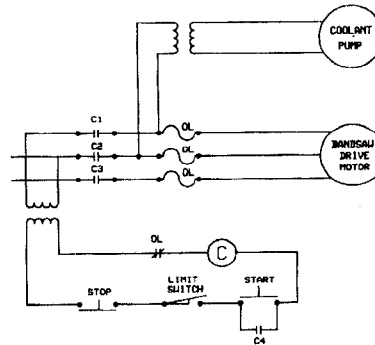

**8" X 14"
HORIZONTAL BANDSAW**

HBS-6
Part No. 1340231
Revised: 12/15/97

SERVICE PARTS FOR 20-707 ELECTRICAL KIT (230 VOLT, SINGLE PHASE LVC)	
BAND SAW DRIVE MOTOR	82-040
COOLANT PUMP	20-711
MOTOR STARTER	52-704
HEATER	587-00-001-0333
START SWITCH	1341187
STOP SWITCH	1341189
LIMIT SWITCH	1341194

	SERVICE PARTS FOR 20-709 ELECTRICAL KIT (200 VOLTS, THREE PHASE)	SERVICE PARTS FOR 20-718 ELECTRICAL KIT (480 VOLTS, THREE PHASE)	SERVICE PARTS FOR 20-708 ELECTRICAL KIT (230 VOLTS, THREE PHASE)
BAND SAW DRIVE MOTOR	86-047	86-040	86-040
COOLANT PUMP	20-711	20-712	20-711
COOLANT PUMP TRANSFORMER	NONE	1201943	NONE
MOTOR STARTER	52-702	52-702	52-702
HEATER	587-00-001-0331	587-00-001-0321	587-00-001-0329
START SWITCH	1341187	1341187	1341187
STOP SWITCH	1341189	1341189	1341189
LIMIT SWITCH	1341194	1341194	1341194