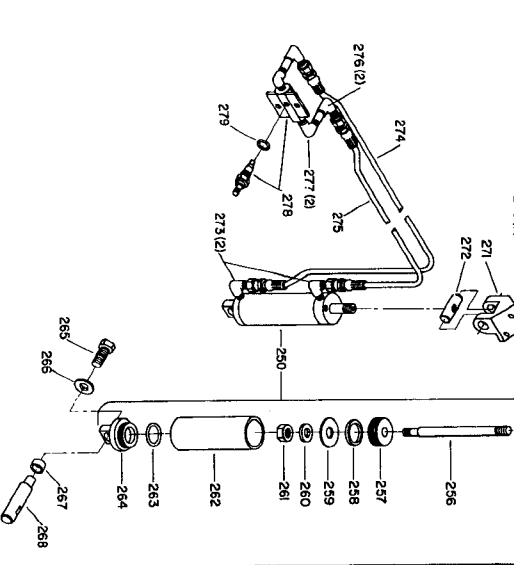

**8" X 14"
HORIZONTAL BANDSAW**

HBS-6
Part No. 1340231
Revised: 12/15/97

SERVICE PARTS FOR 20-707 ELECTRICAL KIT (230 VOLT, SINGLE PHASE LVC)	
BAND SAW DRIVE MOTOR	82-040
COOLANT PUMP	20-711
MOTOR STARTER	52-704
HEATER	587-00-001-0333
START SWITCH	1341187
STOP SWITCH	1341189
LIMIT SWITCH	1341194

	SERVICE PARTS FOR 20-709 ELECTRICAL KIT (200 VOLTS, THREE PHASE)	SERVICE PARTS FOR 20-718 ELECTRICAL KIT (480 VOLTS, THREE PHASE)	SERVICE PARTS FOR 20-708 ELECTRICAL KIT (230 VOLTS, THREE PHASE)
BAND SAW DRIVE MOTOR	86-047	86-040	86-040
COOLANT PUMP	20-711	20-712	20-711
COOLANT PUMP TRANSFORMER	NONE	1201943	NONE
MOTOR STARTER	52-702	52-702	52-702
HEATER	587-00-001-0331	587-00-001-0321	587-00-001-0329
START SWITCH	1341187	1341187	1341187
STOP SWITCH	1341189	1341189	1341189
LIMIT SWITCH	1341194	1341194	1341194

SERVICE PARTS FOR 20-719 ELECTRICAL KIT	
BAND SAW DRIVE MOTOR	1341236
COOLANT PUMP	20-711
TOGGLE SWITCH	438-01-017-0176
DUPLEX OUTLET	1341203
CIRCUIT BREAKER	1341257

MAGNETIC CONTROL MODELS ONLY

MANUAL CONTROL MODELS ONLY

Parts List for 20-716 Type 1

Item Number	Part Number	Description	Qty Required
27	1246174	CAP SCREW	3
28	000000-00	No Longer Available	1
29	1310016	DR. SCREW	4
30	000000-00	No Longer Available	1
31	1341026	BRACKET	2
32	1246045	MACH SCREW	4
33	000000-00	No Longer Available	3
34	1340988	SPACER	1
35	1340983	IDLER WHEEL ASSY	1
36	1340984	RET RING	2
37	1340986	BEARING	2
38	1340987	SPECIAL WASHER	1
39	904010101606S	STEEL WASHER	1
40	1246174	CAP SCREW	1
41	1348784	IDLER WHL COVER ASSY	1
42	1341065	COVER HANDLE	1
42	000000-00	No Longer Available	2
42	901051631126S	SCREW	2
43	1348785	COVER HANDLE	1
43	488813-00	LOCK WASHER	2
43	491964-00	NUT	2
45	1246045	MACH SCREW	12
46	1341251	CLAMP	1
47	000000-00	No Longer Available	1
48	000000-00	No Longer Available	1
48	000000-00	No Longer Available	1
49	904010101606S	STEEL WASHER	2