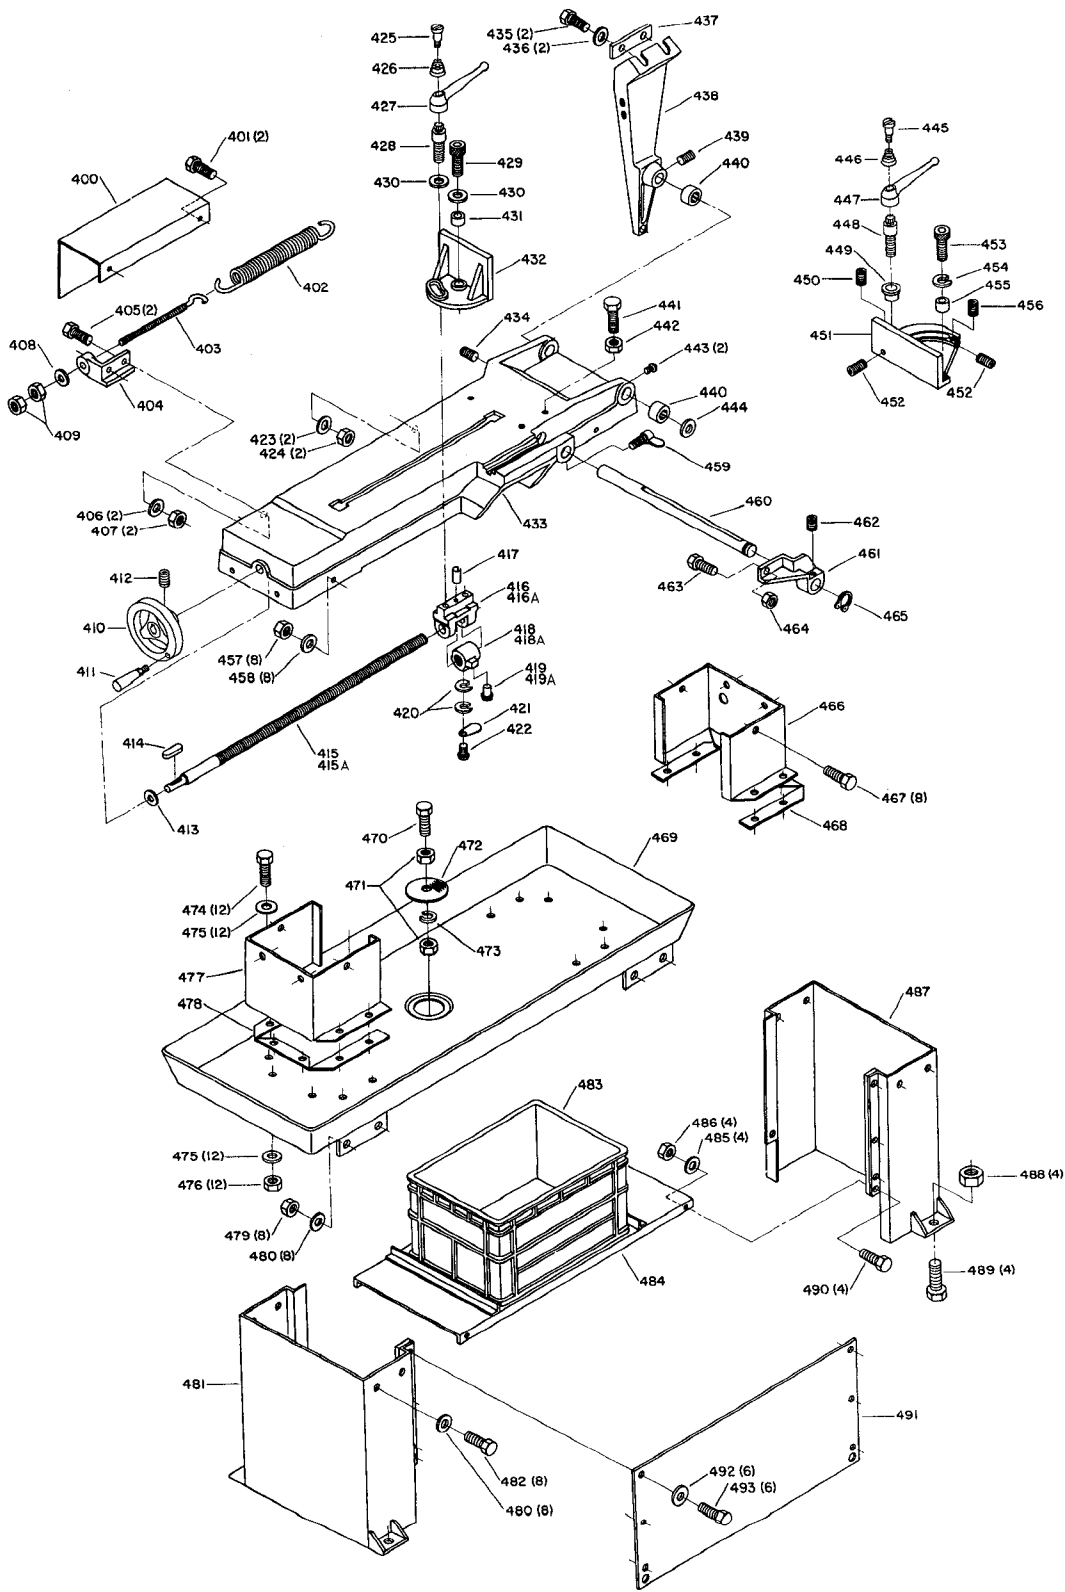

**8" X 14"
HORIZONTAL BANDSAW**

HBS-6
Part No. 1340231
Revised: 12/15/97

SERVICE PARTS FOR 20-707 ELECTRICAL KIT (230 VOLT, SINGLE PHASE LVC)	
BAND SAW DRIVE MOTOR	82-040
COOLANT PUMP	20-711
MOTOR STARTER	52-704
HEATER	587-00-001-0333
START SWITCH	1341187
STOP SWITCH	1341189
LIMIT SWITCH	1341194

	SERVICE PARTS FOR 20-709 ELECTRICAL KIT (200 VOLTS, THREE PHASE)	SERVICE PARTS FOR 20-718 ELECTRICAL KIT (480 VOLTS, THREE PHASE)	SERVICE PARTS FOR 20-708 ELECTRICAL KIT (230 VOLTS, THREE PHASE)
BAND SAW DRIVE MOTOR	86-047	86-040	86-040
COOLANT PUMP	20-711	20-712	20-711
COOLANT PUMP TRANSFORMER	NONE	1201943	NONE
MOTOR STARTER	52-702	52-702	52-702
HEATER	587-00-001-0331	587-00-001-0321	587-00-001-0329
START SWITCH	1341187	1341187	1341187
STOP SWITCH	1341189	1341189	1341189
LIMIT SWITCH	1341194	1341194	1341194

SERVICE PARTS FOR 20-719 ELECTRICAL KIT	
BAND SAW DRIVE MOTOR	1341236
COOLANT PUMP	20-711
TOGGLE SWITCH	438-01-017-0176
DUPLEX OUTLET	1341203
CIRCUIT BREAKER	1341257

MAGNETIC CONTROL MODELS ONLY

MANUAL CONTROL MODELS ONLY

Parts List for 20-716 Type 1

Item Number	Part Number	Description	Qty Required
1	000000-00	No Longer Available	1
1	1340965	SLIDE	1
2	1243476	NUT	2
3	1340966	SPECIAL SET SCREW	2
4	904010101606S	STEEL WASHER	1
5	000000-00	No Longer Available	14
6	000000-00	No Longer Available	1
7	1340969	INDICATOR DIAL	1
8	000000-00	No Longer Available	1
9	904010101608	STEEL WASHER	1
10	000000-00	No Longer Available	1
11	000000-00	No Longer Available	1
12	1246088	MACH SCREW	1
13	000000-00	No Longer Available	1
14	000000-00	No Longer Available	1
15	1341262	HANDWHEEL ASSY	1
16	1243321	SCREW	1
17	000000-00	No Longer Available	1
18	1340958	KEY	1
19	000000-00	No Longer Available	1
20	1341226	PIN	1
21	1246018	CAP SCREW	4
22	904020201704S	LOCK WASHER	4
23	000000-00	No Longer Available	2
24	000000-00	No Longer Available	1
25	1246074	HEX HD CAP SCR	2
26	904020201704S	LOCK WASHER	2