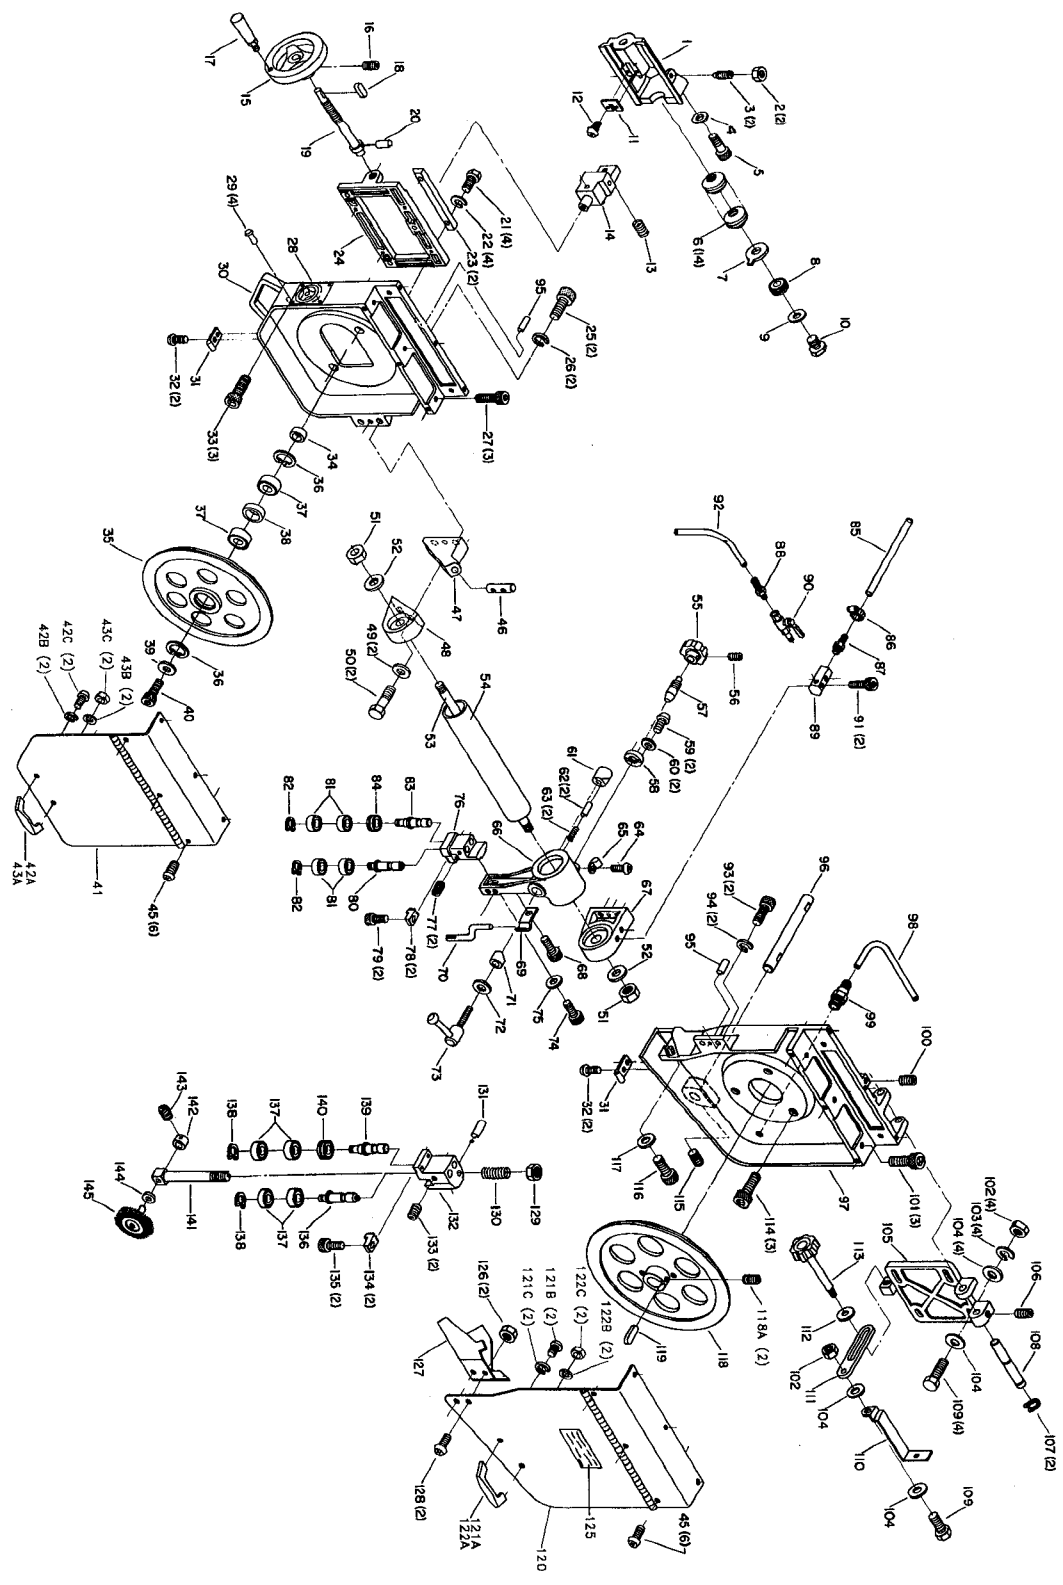

**8" X 14"
HORIZONTAL BANDSAW**

HBS-6
Part No. 1340231
Revised: 12/15/97

SERVICE PARTS FOR 20-707 ELECTRICAL KIT (230 VOLT, SINGLE PHASE LVC)	
BAND SAW DRIVE MOTOR	82-040
COOLANT PUMP	20-711
MOTOR STARTER	52-704
HEATER	587-00-001-0333
START SWITCH	1341187
STOP SWITCH	1341189
LIMIT SWITCH	1341194

Parts List for 20-716 Type 1

Item Number	Part Number	Description	Qty Required
1	000000-00	No Longer Available	1
1	1340965	SLIDE	1
2	1243476	NUT	2
3	1340966	SPECIAL SET SCREW	2
4	904010101606S	STEEL WASHER	1
5	000000-00	No Longer Available	14
6	000000-00	No Longer Available	1
7	1340969	INDICATOR DIAL	1
8	000000-00	No Longer Available	1
9	904010101608	STEEL WASHER	1
10	000000-00	No Longer Available	1
11	000000-00	No Longer Available	1
12	1246088	MACH SCREW	1
13	000000-00	No Longer Available	1
14	000000-00	No Longer Available	1
15	1341262	HANDWHEEL ASSY	1
16	1243321	SCREW	1
17	000000-00	No Longer Available	1
18	1340958	KEY	1
19	000000-00	No Longer Available	1
20	1341226	PIN	1
21	1246018	CAP SCREW	4
22	904020201704S	LOCK WASHER	4
23	000000-00	No Longer Available	2
24	000000-00	No Longer Available	1
25	1246074	HEX HD CAP SCR	2
26	904020201704S	LOCK WASHER	2

Parts List for 20-716 Type 1

Item Number	Part Number	Description	Qty Required
27	1246174	CAP SCREW	3
28	000000-00	No Longer Available	1
29	1310016	DR. SCREW	4
30	000000-00	No Longer Available	1
31	1341026	BRACKET	2
32	1246045	MACH SCREW	4
33	000000-00	No Longer Available	3
34	1340988	SPACER	1
35	1340983	IDLER WHEEL ASSY	1
36	1340984	RET RING	2
37	1340986	BEARING	2
38	1340987	SPECIAL WASHER	1
39	904010101606S	STEEL WASHER	1
40	1246174	CAP SCREW	1
41	1348784	IDLER WHL COVER ASSY	1
42	1341065	COVER HANDLE	1
42	000000-00	No Longer Available	2
42	901051631126S	SCREW	2
43	1348785	COVER HANDLE	1
43	488813-00	LOCK WASHER	2
43	491964-00	NUT	2
45	1246045	MACH SCREW	12
46	1341251	CLAMP	1
47	000000-00	No Longer Available	1
48	000000-00	No Longer Available	1
48	000000-00	No Longer Available	1
49	904010101606S	STEEL WASHER	2