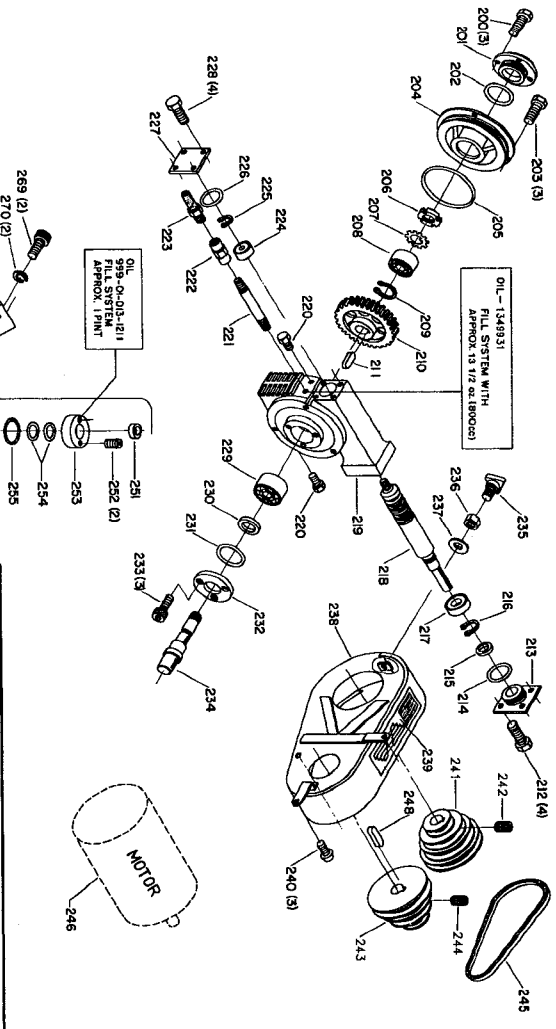

**8" X 14"
HORIZONTAL BANDSAW**

HBS-6
Part No. 1340231
Revised: 12/15/97

SERVICE PARTS FOR 20-707 ELECTRICAL KIT (230 VOLT, SINGLE PHASE LVC)	
BAND SAW DRIVE MOTOR	82-040
COOLANT PUMP	20-711
MOTOR STARTER	52-704
HEATER	587-00-001-0333
START SWITCH	1341187
STOP SWITCH	1341189
LIMIT SWITCH	1341194

	SERVICE PARTS FOR 20-709 ELECTRICAL KIT (200 VOLTS, THREE PHASE)	SERVICE PARTS FOR 20-718 ELECTRICAL KIT (480 VOLTS, THREE PHASE)	SERVICE PARTS FOR 20-708 ELECTRICAL KIT (230 VOLTS, THREE PHASE)
BAND SAW DRIVE MOTOR	86-047	86-040	86-040
COOLANT PUMP	20-711	20-712	20-711
COOLANT PUMP TRANSFORMER	NONE	1201943	NONE
MOTOR STARTER	52-702	52-702	52-702
HEATER	587-00-001-0331	587-00-001-0321	587-00-001-0329
START SWITCH	1341187	1341187	1341187
STOP SWITCH	1341189	1341189	1341189
LIMIT SWITCH	1341194	1341194	1341194

SERVICE PARTS FOR 20-719 ELECTRICAL KIT	
BAND SAW DRIVE MOTOR	1341236
COOLANT PUMP	20-711
TOGGLE SWITCH	438-01-017-0176
DUPLEX OUTLET	1341203
CIRCUIT BREAKER	1341257

MAGNETIC CONTROL MODELS ONLY

MANUAL CONTROL MODELS ONLY

Parts List for 20-716 Type 1

Item Number	Part Number	Description	Qty Required
1	000000-00	No Longer Available	1
1	1340965	SLIDE	1
2	1243476	NUT	2
3	1340966	SPECIAL SET SCREW	2
4	904010101606S	STEEL WASHER	1
5	000000-00	No Longer Available	14
6	000000-00	No Longer Available	1
7	1340969	INDICATOR DIAL	1
8	000000-00	No Longer Available	1
9	904010101608	STEEL WASHER	1
10	000000-00	No Longer Available	1
11	000000-00	No Longer Available	1
12	1246088	MACH SCREW	1
13	000000-00	No Longer Available	1
14	000000-00	No Longer Available	1
15	1341262	HANDWHEEL ASSY	1
16	1243321	SCREW	1
17	000000-00	No Longer Available	1
18	1340958	KEY	1
19	000000-00	No Longer Available	1
20	1341226	PIN	1
21	1246018	CAP SCREW	4
22	904020201704S	LOCK WASHER	4
23	000000-00	No Longer Available	2
24	000000-00	No Longer Available	1
25	1246074	HEX HD CAP SCR	2
26	904020201704S	LOCK WASHER	2