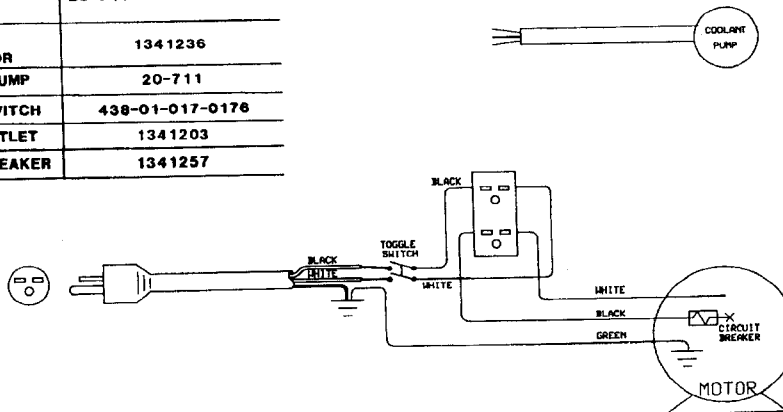

**8" X 14"
HORIZONTAL BANDSAW**

HBS-6
Part No. 1340231
Revised: 12/15/97

SERVICE PARTS FOR 20-707 ELECTRICAL KIT (230 VOLT, SINGLE PHASE LVC)	
BAND SAW DRIVE MOTOR	82-040
COOLANT PUMP	20-711
MOTOR STARTER	52-704
HEATER	587-00-001-0333
START SWITCH	1341187
STOP SWITCH	1341189
LIMIT SWITCH	1341194

	SERVICE PARTS FOR 20-709 ELECTRICAL KIT (200 VOLTS, THREE PHASE)	SERVICE PARTS FOR 20-718 ELECTRICAL KIT (480 VOLTS, THREE PHASE)	SERVICE PARTS FOR 20-708 ELECTRICAL KIT (230 VOLTS, THREE PHASE)
BAND SAW DRIVE MOTOR	86-047	86-040	86-040
COOLANT PUMP	20-711	20-712	20-711
COOLANT PUMP TRANSFORMER	NONE	1201943	NONE
MOTOR STARTER	52-702	52-702	52-702
HEATER	587-00-001-0331	587-00-001-0321	587-00-001-0329
START SWITCH	1341187	1341187	1341187
STOP SWITCH	1341189	1341189	1341189
LIMIT SWITCH	1341194	1341194	1341194

SERVICE PARTS FOR 20-719 ELECTRICAL KIT	
BAND SAW DRIVE MOTOR	1341236
COOLANT PUMP	20-711
TOGGLE SWITCH	438-01-017-0176
DUPLEX OUTLET	1341203
CIRCUIT BREAKER	1341257

MAGNETIC CONTROL MODELS ONLY

MANUAL CONTROL MODELS ONLY