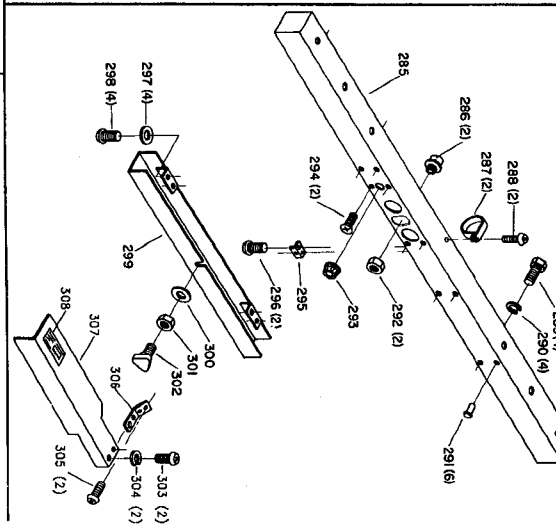

**8" X 14"
HORIZONTAL BANDSAW**

HBS-6
Part No. 1340231
Revised: 12/15/97

SERVICE PARTS FOR 20-707 ELECTRICAL KIT (230 VOLT, SINGLE PHASE LVC)	
BAND SAW DRIVE MOTOR	82-040
COOLANT PUMP	20-711
MOTOR STARTER	52-704
HEATER	587-00-001-0333
START SWITCH	1341187
STOP SWITCH	1341189
LIMIT SWITCH	1341194

	SERVICE PARTS FOR 20-709 ELECTRICAL KIT (200 VOLTS, THREE PHASE)	SERVICE PARTS FOR 20-718 ELECTRICAL KIT (480 VOLTS, THREE PHASE)	SERVICE PARTS FOR 20-708 ELECTRICAL KIT (230 VOLTS, THREE PHASE)
BAND SAW DRIVE MOTOR	86-047	86-040	86-040
COOLANT PUMP	20-711	20-712	20-711
COOLANT PUMP TRANSFORMER	NONE	1201943	NONE
MOTOR STARTER	52-702	52-702	52-702
HEATER	587-00-001-0331	587-00-001-0321	587-00-001-0329
START SWITCH	1341187	1341187	1341187
STOP SWITCH	1341189	1341189	1341189
LIMIT SWITCH	1341194	1341194	1341194

SERVICE PARTS FOR 20-719 ELECTRICAL KIT	
BAND SAW DRIVE MOTOR	1341236
COOLANT PUMP	20-711
TOGGLE SWITCH	438-01-017-0176
DUPLEX OUTLET	1341203
CIRCUIT BREAKER	1341257

MAGNETIC CONTROL MODELS ONLY

MANUAL CONTROL MODELS ONLY

Parts List for 20-716 Type 1

Item Number	Part Number	Description	Qty Required
1	000000-00	No Longer Available	1
1	1340965	SLIDE	1
2	1243476	NUT	2
3	1340966	SPECIAL SET SCREW	2
4	904010101606S	STEEL WASHER	1
5	000000-00	No Longer Available	14
6	000000-00	No Longer Available	1
7	1340969	INDICATOR DIAL	1
8	000000-00	No Longer Available	1
9	904010101608	STEEL WASHER	1
10	000000-00	No Longer Available	1
11	000000-00	No Longer Available	1
12	1246088	MACH SCREW	1
13	000000-00	No Longer Available	1
14	000000-00	No Longer Available	1
15	1341262	HANDWHEEL ASSY	1
16	1243321	SCREW	1
17	000000-00	No Longer Available	1
18	1340958	KEY	1
19	000000-00	No Longer Available	1
20	1341226	PIN	1
21	1246018	CAP SCREW	4
22	904020201704S	LOCK WASHER	4
23	000000-00	No Longer Available	2
24	000000-00	No Longer Available	1
25	1246074	HEX HD CAP SCR	2
26	904020201704S	LOCK WASHER	2