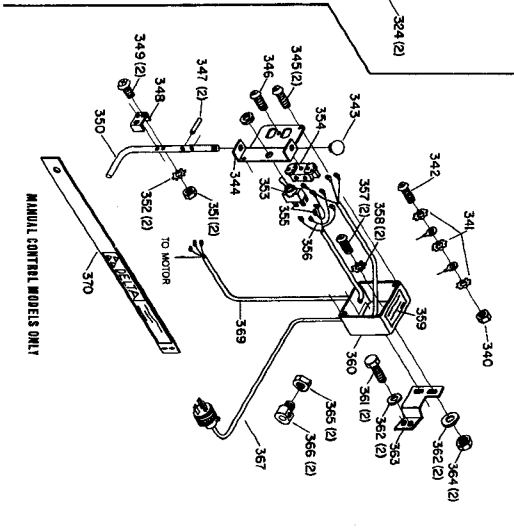

**8" X 14"
HORIZONTAL BANDSAW**

HBS-6
Part No. 1340231
Revised: 12/15/97

SERVICE PARTS FOR 20-707 ELECTRICAL KIT (230 VOLT, SINGLE PHASE LVC)	
BAND SAW DRIVE MOTOR	82-040
COOLANT PUMP	20-711
MOTOR STARTER	52-704
HEATER	587-00-001-0333
START SWITCH	1341187
STOP SWITCH	1341189
LIMIT SWITCH	1341194

	SERVICE PARTS FOR 20-709 ELECTRICAL KIT (200 VOLTS, THREE PHASE)	SERVICE PARTS FOR 20-718 ELECTRICAL KIT (480 VOLTS, THREE PHASE)	SERVICE PARTS FOR 20-708 ELECTRICAL KIT (230 VOLTS, THREE PHASE)
BAND SAW DRIVE MOTOR	86-047	86-040	86-040
COOLANT PUMP	20-711	20-712	20-711
COOLANT PUMP TRANSFORMER	NONE	1201943	NONE
MOTOR STARTER	52-702	52-702	52-702
HEATER	587-00-001-0331	587-00-001-0321	587-00-001-0329
START SWITCH	1341187	1341187	1341187
STOP SWITCH	1341189	1341189	1341189
LIMIT SWITCH	1341194	1341194	1341194

SERVICE PARTS FOR 20-719 ELECTRICAL KIT	
BAND SAW DRIVE MOTOR	1341236
COOLANT PUMP	20-711
TOGGLE SWITCH	438-01-017-0176
DUPLEX OUTLET	1341203
CIRCUIT BREAKER	1341257

MAGNETIC CONTROL MODELS ONLY

MANUAL CONTROL MODELS ONLY

Parts List for 20-716 Type 1

Item Number	Part Number	Description	Qty Required
232	000000-00	No Longer Available	1
233	1246014	CAP SCREW	3
234	1340991	OUTPUT SHAFT	1
235	1341043	KNOB	1
236	1341248	NUT	1
237	491956-00	WASHER	1
238	1341053	PULLEY COVER ASSY	1
239	1341224	LABEL	1
240	000000-00	No Longer Available	3
241	000000-00	No Longer Available	1
241	000000-00	No Longer Available	1
242	1341011	SCREW	1
243	1341269	DRIVEN PULLEY	1
244	1341011	SCREW	1
245	000000-00	No Longer Available	1
246	000000-00	No Longer Available	1
248	1341052	KEY	1
250	1341271	DASH POT ASSY	1
251	1341141	OIL SEAL	1
252	000000-00	No Longer Available	2
253	000000-00	No Longer Available	1
254	000000-00	No Longer Available	1
255	000000-00	No Longer Available	1
256	000000-00	No Longer Available	1
257	1341146	PISTON	1
258	1341147	OIL SEAL	1
259	1341148	SEAL	1