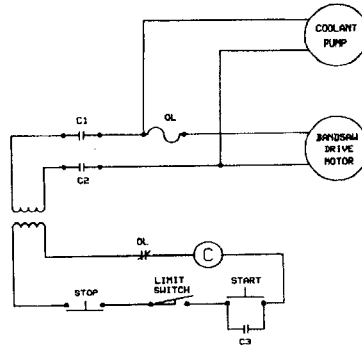

**8" X 14"
HORIZONTAL BANDSAW**

HBS-6
Part No. 1340231
Revised: 12/15/97

SERVICE PARTS FOR 20-707 ELECTRICAL KIT (230 VOLT, SINGLE PHASE LVC)	
BAND SAW DRIVE MOTOR	82-040
COOLANT PUMP	20-711
MOTOR STARTER	52-704
HEATER	587-00-001-0333
START SWITCH	1341187
STOP SWITCH	1341189
LIMIT SWITCH	1341194

	SERVICE PARTS FOR 20-709 ELECTRICAL KIT (200 VOLTS, THREE PHASE)	SERVICE PARTS FOR 20-718 ELECTRICAL KIT (480 VOLTS, THREE PHASE)	SERVICE PARTS FOR 20-708 ELECTRICAL KIT (230 VOLTS, THREE PHASE)
BAND SAW DRIVE MOTOR	86-047	86-040	86-040
COOLANT PUMP	20-711	20-712	20-711
COOLANT PUMP TRANSFORMER	NONE	1201943	NONE
MOTOR STARTER	52-702	52-702	52-702
HEATER	587-00-001-0331	587-00-001-0321	587-00-001-0329
START SWITCH	1341187	1341187	1341187
STOP SWITCH	1341189	1341189	1341189
LIMIT SWITCH	1341194	1341194	1341194