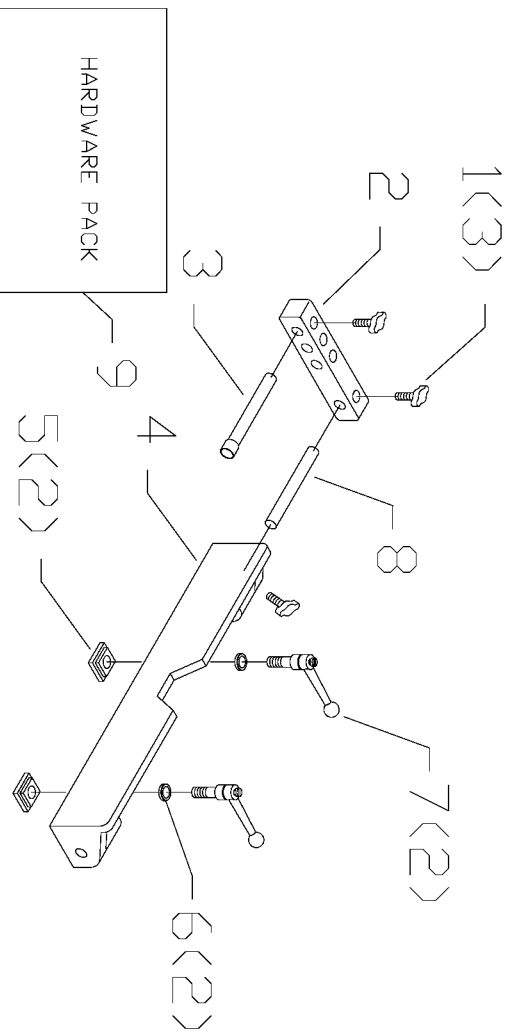

20-603
UNIVERSAL DRILL
PRESS FENCE

A372
PARTS LIST NO. 904402
Date 2/27/03

Parts List for 20-603 Type 1

Item Number	Part Number	Description	Qty Required
1	1340635	KNOB W/STUD	1
2	000000-00	No Longer Available	1
3	000000-00	No Longer Available	1
4	000000-00	No Longer Available	1
5	1343730	T-NUT	1
6	904010315655	WASHER	1
7	1343727	LEVER	1
8	000000-00	No Longer Available	1
9	000000-00	No Longer Available	1