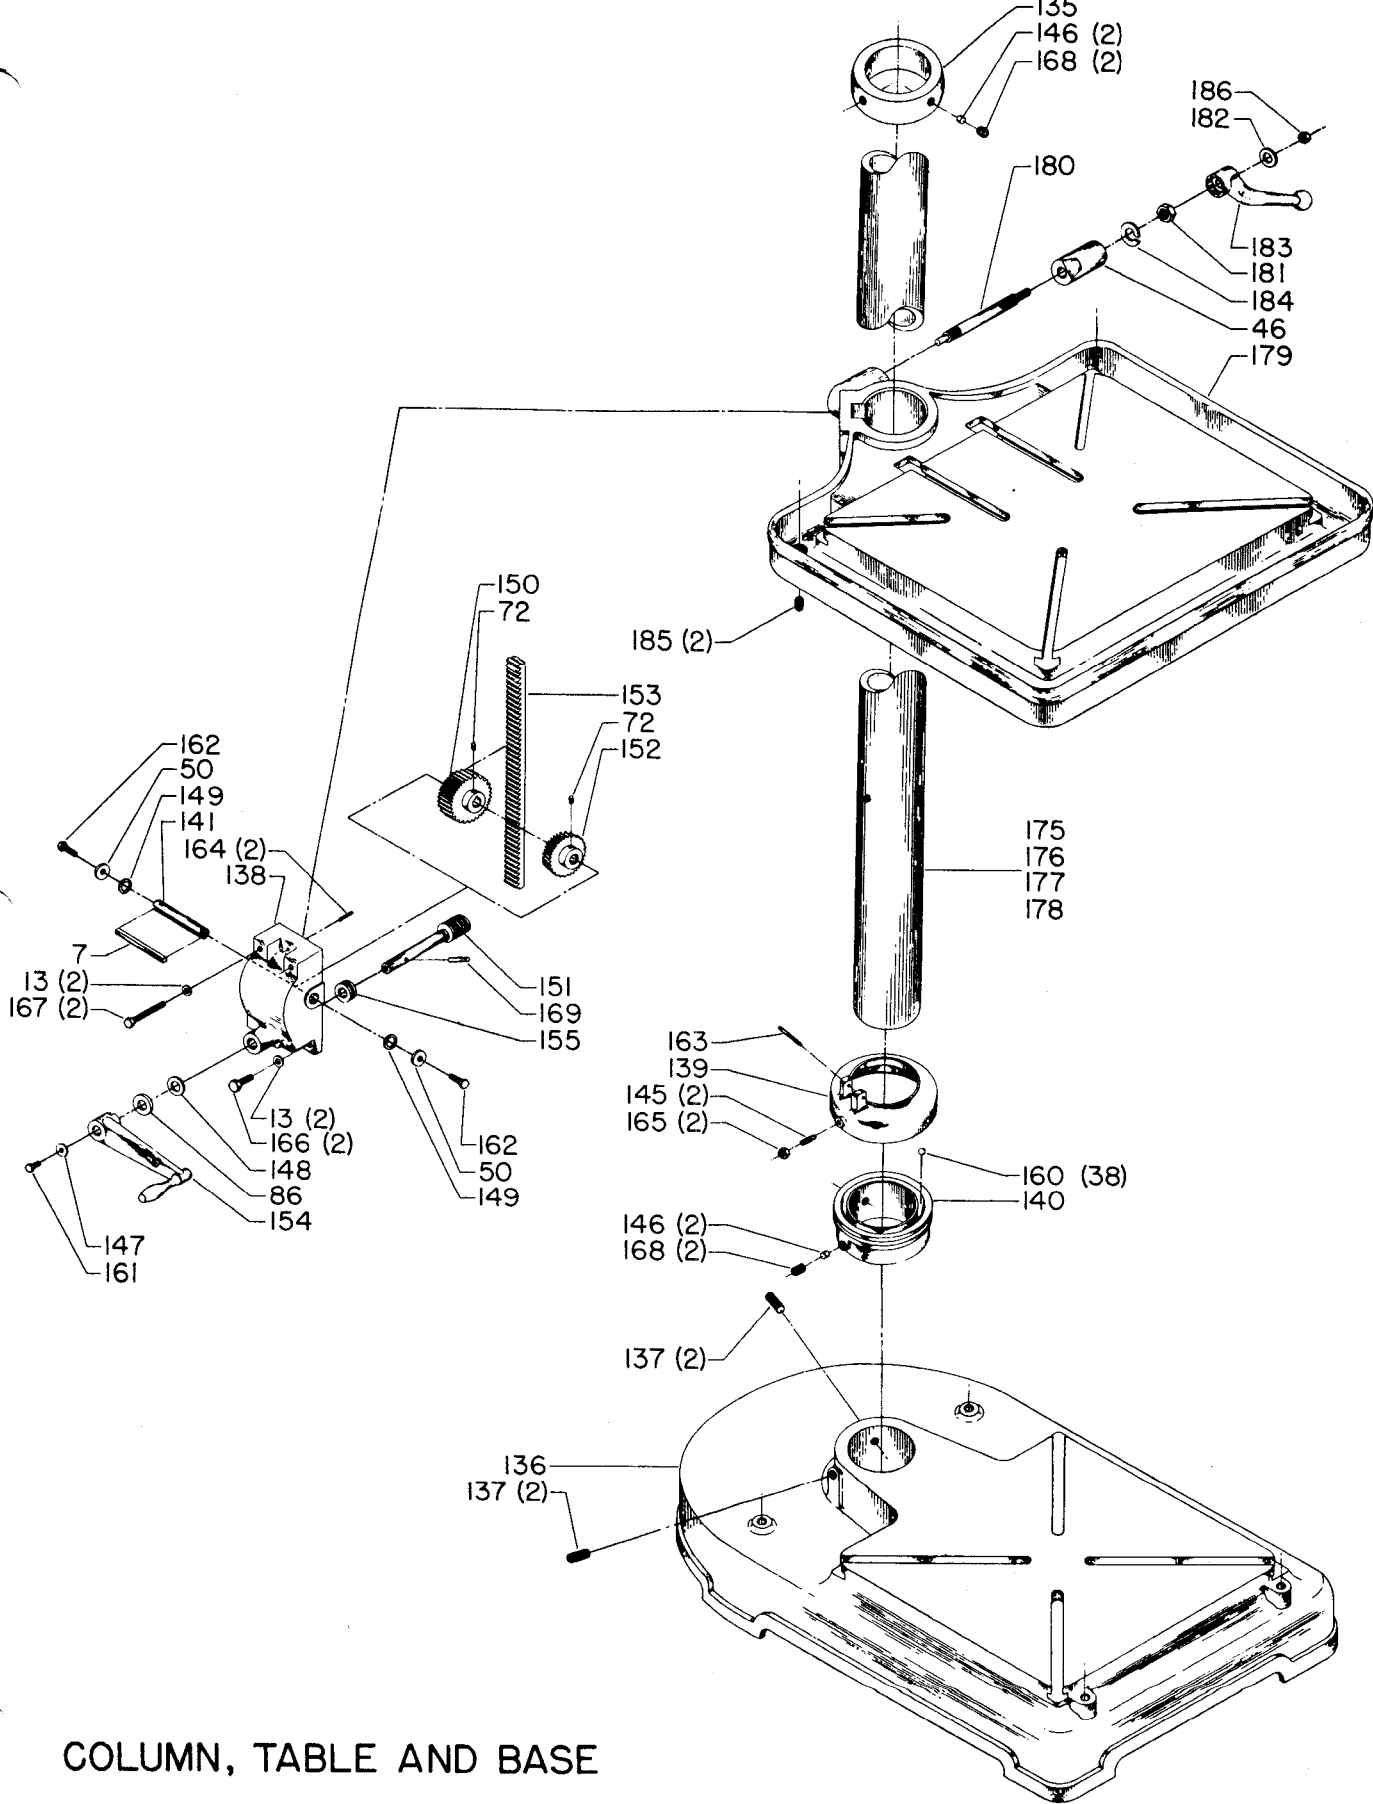

COLUMN, TABLE AND BASE

Parts List for 20-528 Type 1

Item Number	Part Number	Description	Qty Required
1	000000-00	No Longer Available	1
2	000000-00	No Longer Available	1
3	000000-00	No Longer Available	1
4	401041065004	SHAFT	1
5	000000-00	No Longer Available	1
6	901041500217	SET SCREW	2
7	927030102668	KEY	1
8	920040205360	BEARING	1
9	905010106714	ROLL PIN	1
10	000000-00	No Longer Available	1
11	000000-00	No Longer Available	1
12	902010101300S	HEX NUT	1
13	904010101620S	WASHER	8
17	000000-00	No Longer Available	1
18	000000-00	No Longer Available	1
19	000000-00	No Longer Available	1
22	000000-00	No Longer Available	2
23	000000-00	No Longer Available	1
25	401040365001	FLINGER COLLAR	1
26	401040315005	COVER PLATE	1
27	000000-00	No Longer Available	1
28	000000-00	No Longer Available	1
29	000000-00	No Longer Available	1
30	000000-00	No Longer Available	1
31	000000-00	No Longer Available	1
32	000000-00	No Longer Available	1
33	000000-00	No Longer Available	1