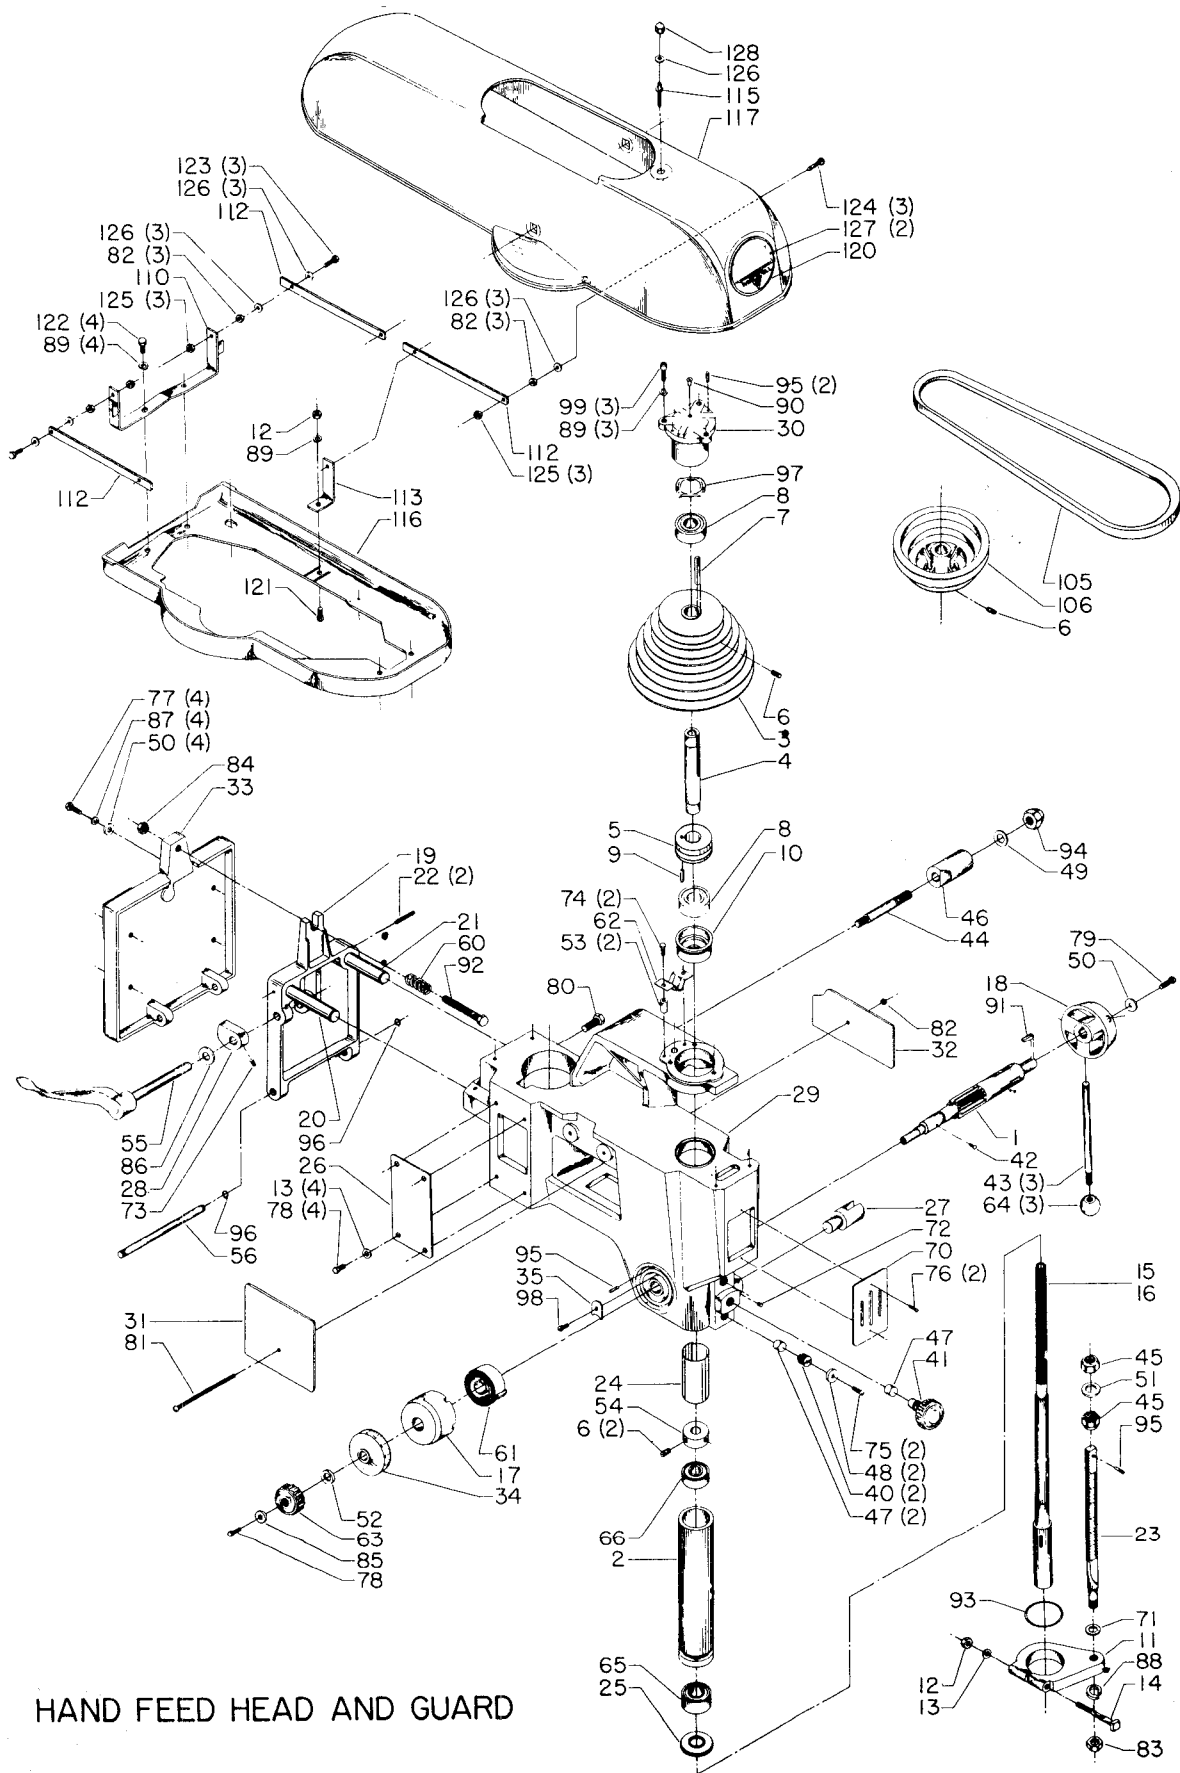

20" DRILL PRESS (old style)

HAND FEED HEAD AND GUARD