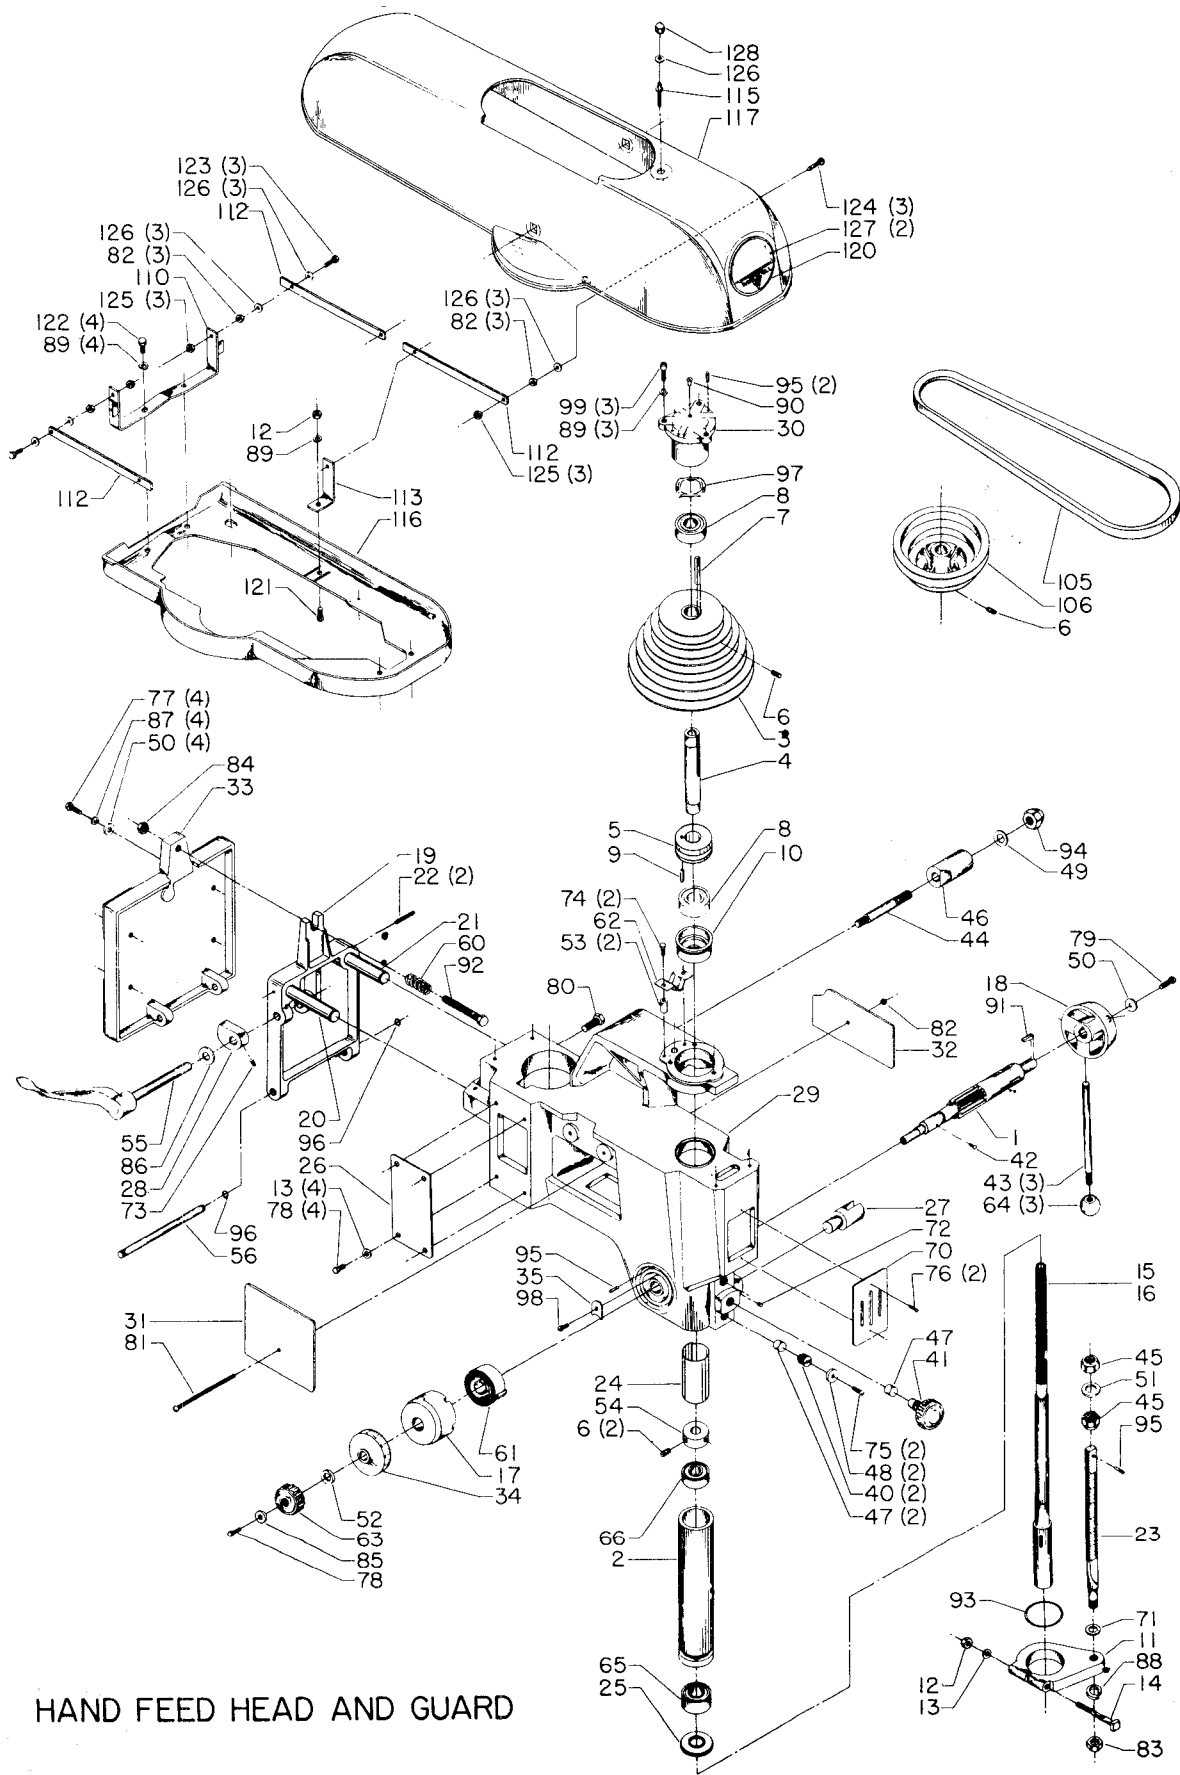

# 20" DRILL PRESS (old style)

HAND FEED HEAD AND GUARD

COLUMN, TABLE AND BASE

## Parts List for 20-525 Type 1

Item Number	Part Number	Description	Qty Required
1	000000-00	No Longer Available	1
2	000000-00	No Longer Available	1
3	000000-00	No Longer Available	1
4	401041065004	SHAFT	1
5	000000-00	No Longer Available	1
6	901041500217	SET SCREW	2
7	927030102668	KEY	1
8	920040205360	BEARING	1
9	905010106714	ROLL PIN	1
10	000000-00	No Longer Available	1
11	000000-00	No Longer Available	1
12	902010101300S	HEX NUT	1
13	904010101620S	WASHER	8
17	000000-00	No Longer Available	1
18	000000-00	No Longer Available	1
19	000000-00	No Longer Available	1
22	000000-00	No Longer Available	2
23	000000-00	No Longer Available	1
25	401040365001	FLINGER COLLAR	1
26	401040315005	COVER PLATE	1
27	000000-00	No Longer Available	1
28	000000-00	No Longer Available	1
29	000000-00	No Longer Available	1
30	000000-00	No Longer Available	1
31	000000-00	No Longer Available	1
32	000000-00	No Longer Available	1
33	000000-00	No Longer Available	1

## Parts List for 20-525 Type 1

Item Number	Part Number	Description	Qty Required
34	000000-00	No Longer Available	1
35	000000-00	No Longer Available	1
40	000000-00	No Longer Available	2
42	952011213274	SPRING PIN	1
43	000000-00	No Longer Available	1
44	000000-00	No Longer Available	1
45	000000-00	No Longer Available	1
47	000000-00	No Longer Available	2
49	000000-00	No Longer Available	1
50	904100315381	WASHER	4
51	000000-00	No Longer Available	1
52	000000-00	No Longer Available	1
54	904101812409	COLLAR	1
55	000000-00	No Longer Available	1
56	000000-00	No Longer Available	1
60	000000-00	No Longer Available	1
61	928080121766	RETURN SPRING	1
63	000000-00	No Longer Available	1
64	931010114796	KNOB - SCREW ON	3
70	402040310001S	SWITCH OPENING COVER	1
71	000000-00	No Longer Available	1
72	491950-00	SET SCREW	1
73	901041500231S	SET SCREW	1
74	901020100501	MACHINE SCREW	2
75	901020100503	MACHINE SCREW	2
77	901010600602	CAP SCREW	4
78	901010600605	CAP SCREW	4