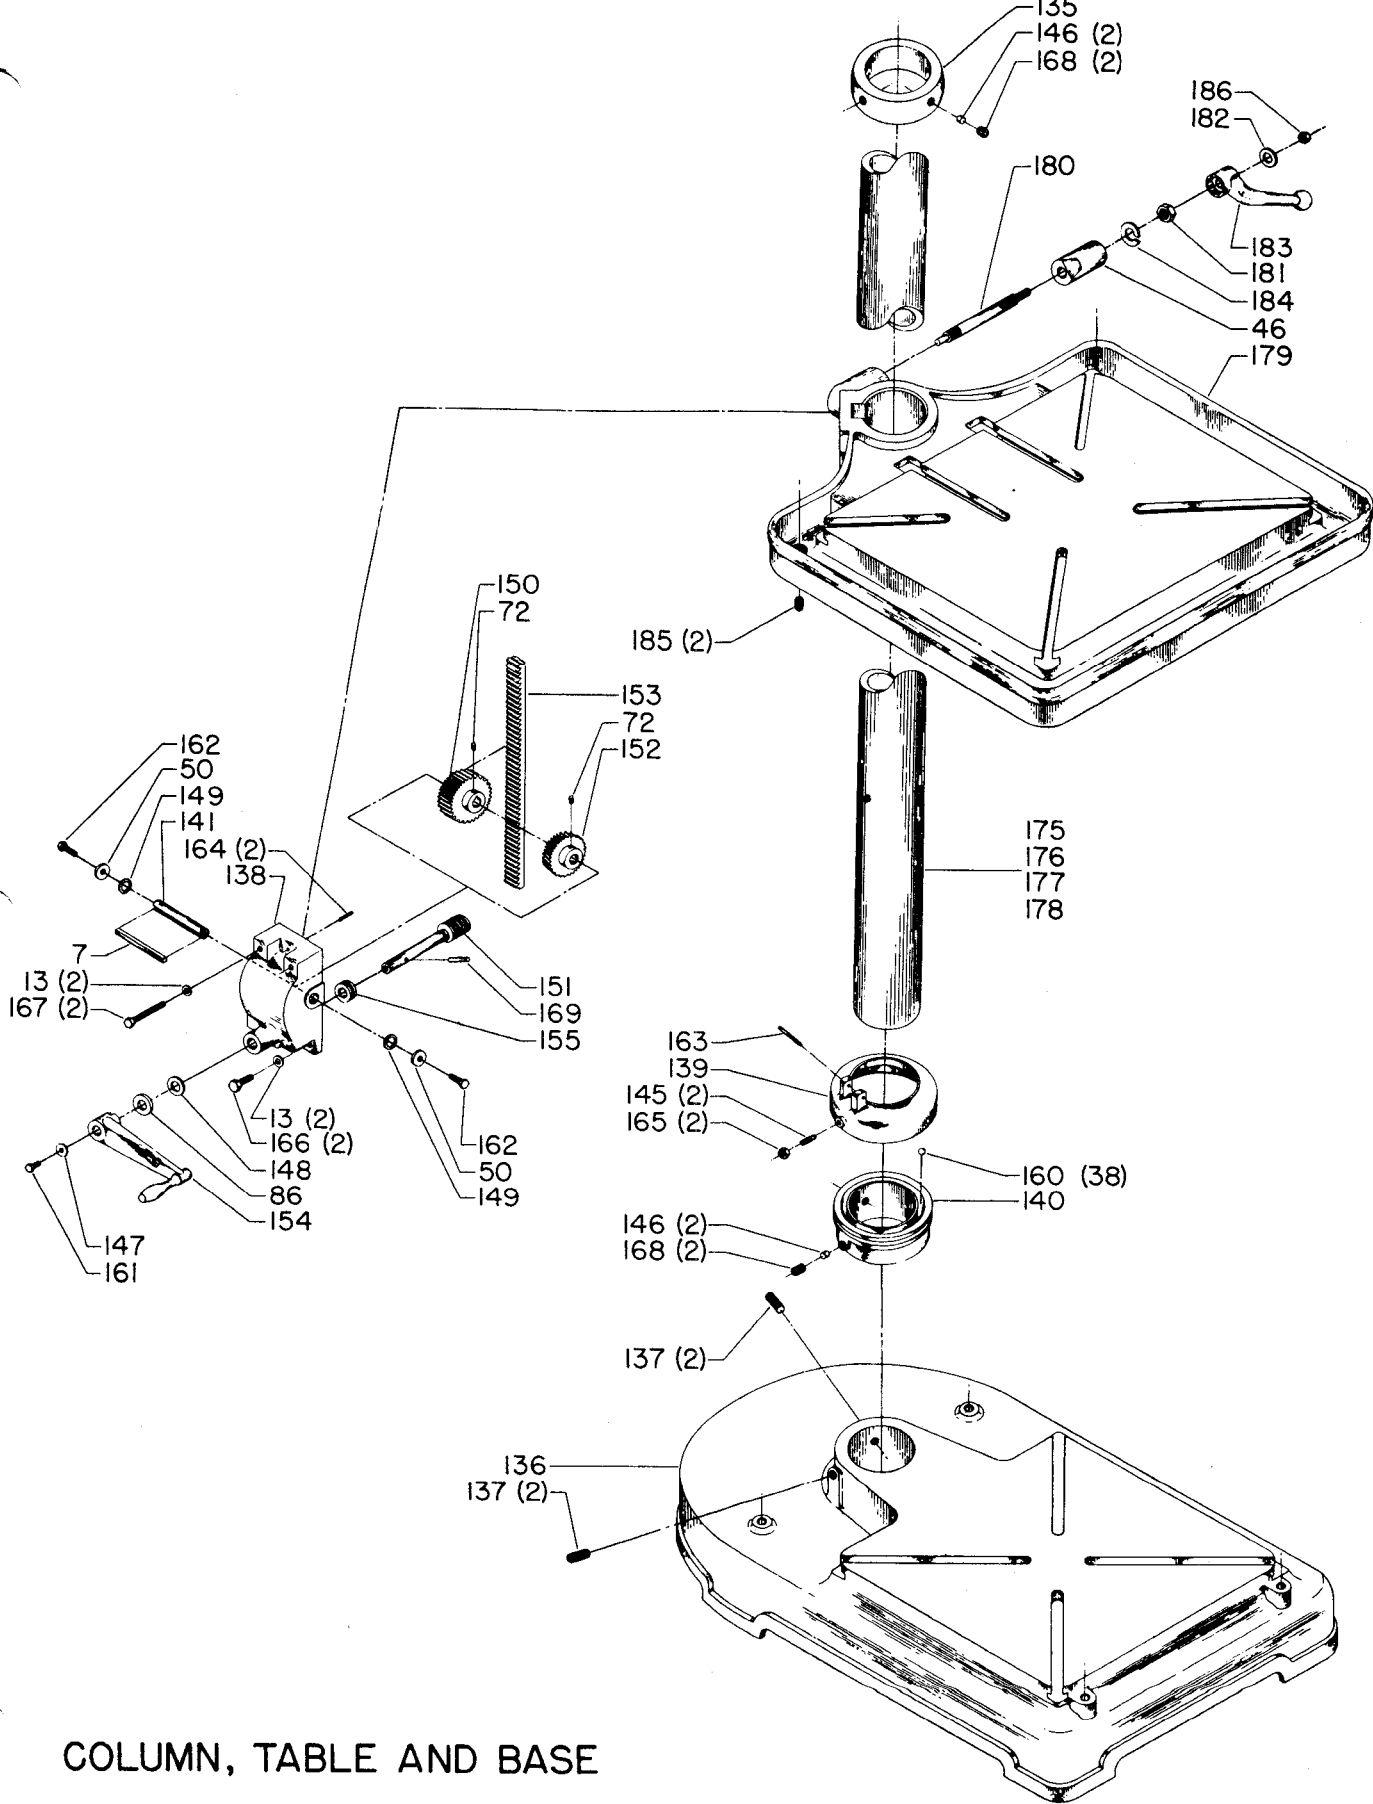

# 20" DRILL PRESS (old style)

HAND FEED HEAD AND GUARD

COLUMN, TABLE AND BASE

## Parts List for 20-525 Type 1

Item Number	Part Number	Description	Qty Required
1	000000-00	No Longer Available	1
2	000000-00	No Longer Available	1
3	000000-00	No Longer Available	1
4	401041065004	SHAFT	1
5	000000-00	No Longer Available	1
6	901041500217	SET SCREW	2
7	927030102668	KEY	1
8	920040205360	BEARING	1
9	905010106714	ROLL PIN	1
10	000000-00	No Longer Available	1
11	000000-00	No Longer Available	1
12	902010101300S	HEX NUT	1
13	904010101620S	WASHER	8
17	000000-00	No Longer Available	1
18	000000-00	No Longer Available	1
19	000000-00	No Longer Available	1
22	000000-00	No Longer Available	2
23	000000-00	No Longer Available	1
25	401040365001	FLINGER COLLAR	1
26	401040315005	COVER PLATE	1
27	000000-00	No Longer Available	1
28	000000-00	No Longer Available	1
29	000000-00	No Longer Available	1
30	000000-00	No Longer Available	1
31	000000-00	No Longer Available	1
32	000000-00	No Longer Available	1
33	000000-00	No Longer Available	1

## Parts List for 20-525 Type 1

Item Number	Part Number	Description	Qty Required
34	000000-00	No Longer Available	1
35	000000-00	No Longer Available	1
40	000000-00	No Longer Available	2
42	952011213274	SPRING PIN	1
43	000000-00	No Longer Available	1
44	000000-00	No Longer Available	1
45	000000-00	No Longer Available	1
47	000000-00	No Longer Available	2
49	000000-00	No Longer Available	1
50	904100315381	WASHER	4
51	000000-00	No Longer Available	1
52	000000-00	No Longer Available	1
54	904101812409	COLLAR	1
55	000000-00	No Longer Available	1
56	000000-00	No Longer Available	1
60	000000-00	No Longer Available	1
61	928080121766	RETURN SPRING	1
63	000000-00	No Longer Available	1
64	931010114796	KNOB - SCREW ON	3
70	402040310001S	SWITCH OPENING COVER	1
71	000000-00	No Longer Available	1
72	491950-00	SET SCREW	1
73	901041500231S	SET SCREW	1
74	901020100501	MACHINE SCREW	2
75	901020100503	MACHINE SCREW	2
77	901010600602	CAP SCREW	4
78	901010600605	CAP SCREW	4